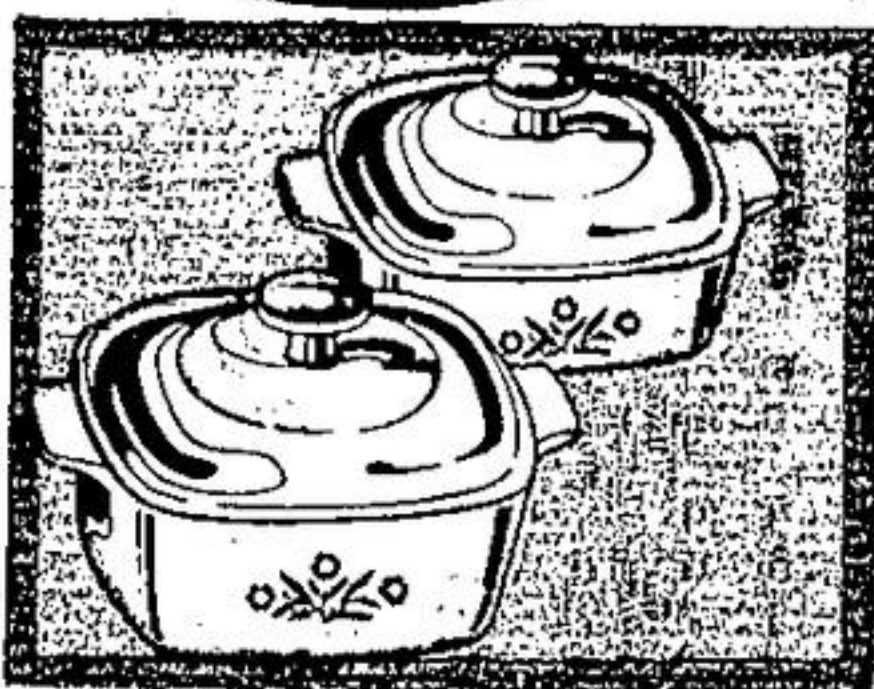

Twin Corning Ware Saucepan Set

Includes 32 oz. and 48 oz. saucepans and covers. Famous cornflower design. Mom will love them. 4078-232-1

21.88 Our reg. Price 29.44