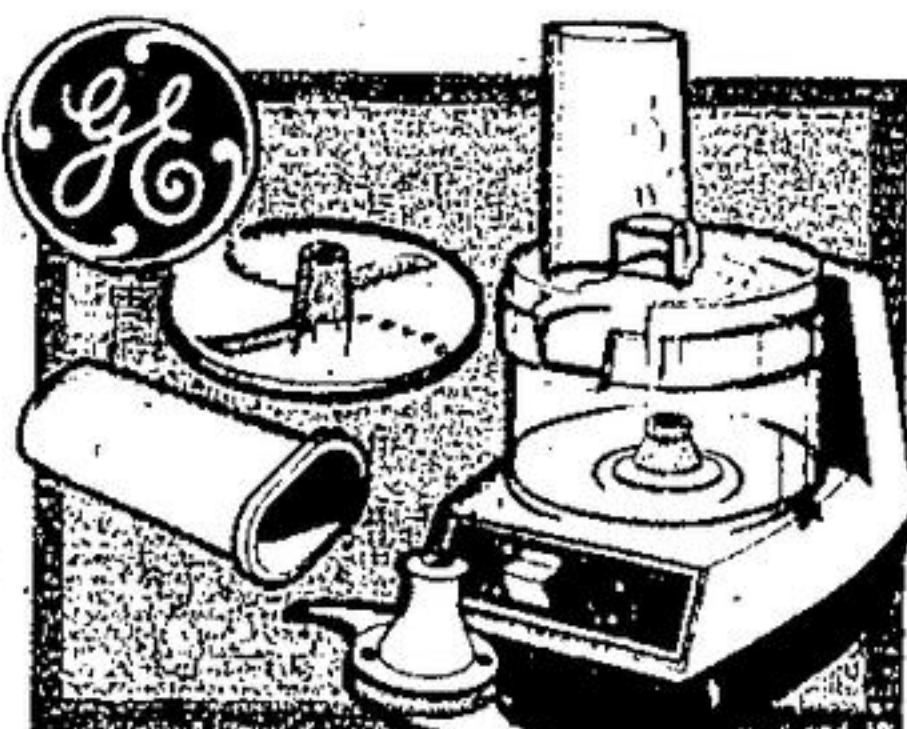

Food Machine Processeur

It slices, shreds, grates, blends, mixes and also makes peanut butter, pastry pie dough and cole slaw. 3832-552-1

74.95 Our reg. Price 79.95