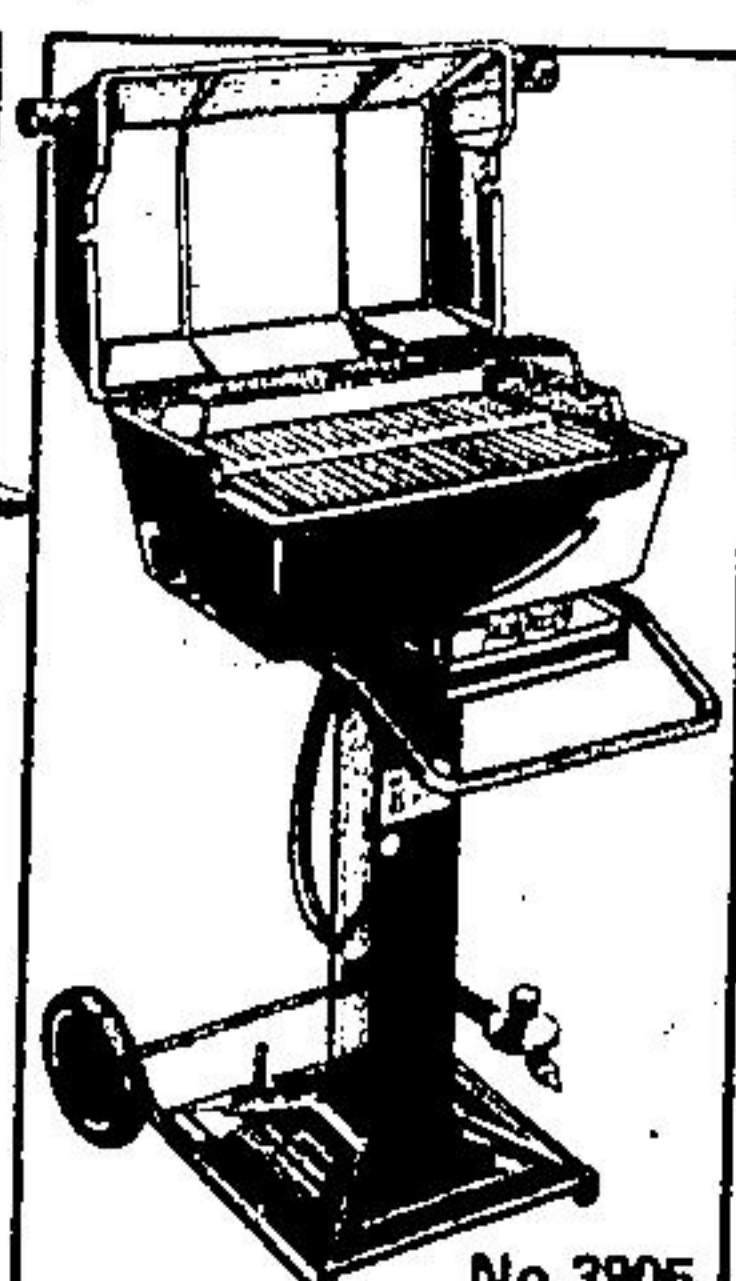

Indoor Summer Fun — Has What You Need!

17" Kettle Barbecue

Hand kettle type barbecue. Complete with an 18" bowl, adjustable grill and sturdy minimum legs.

34⁹³

Smoker Barbecue

Handy cutting board, electric rotisserie kit and an adjustable firepan; for easy ash removal, included with each unit.

84⁸⁸

Turco Propane Deluxe BBQ

Twin burner, with 550sq. in. cooking surface, including warming rack. 40,000 BTU. Up front controls with Turcolite starter. Tank extra.

299⁹⁵

Turco Propane Barbecue

A great value, 30,000 BTU double burner unit. Has 407sq. in. cooking area, plus a U shaped handle for easy portability with Turcolite starter. Tank not included.