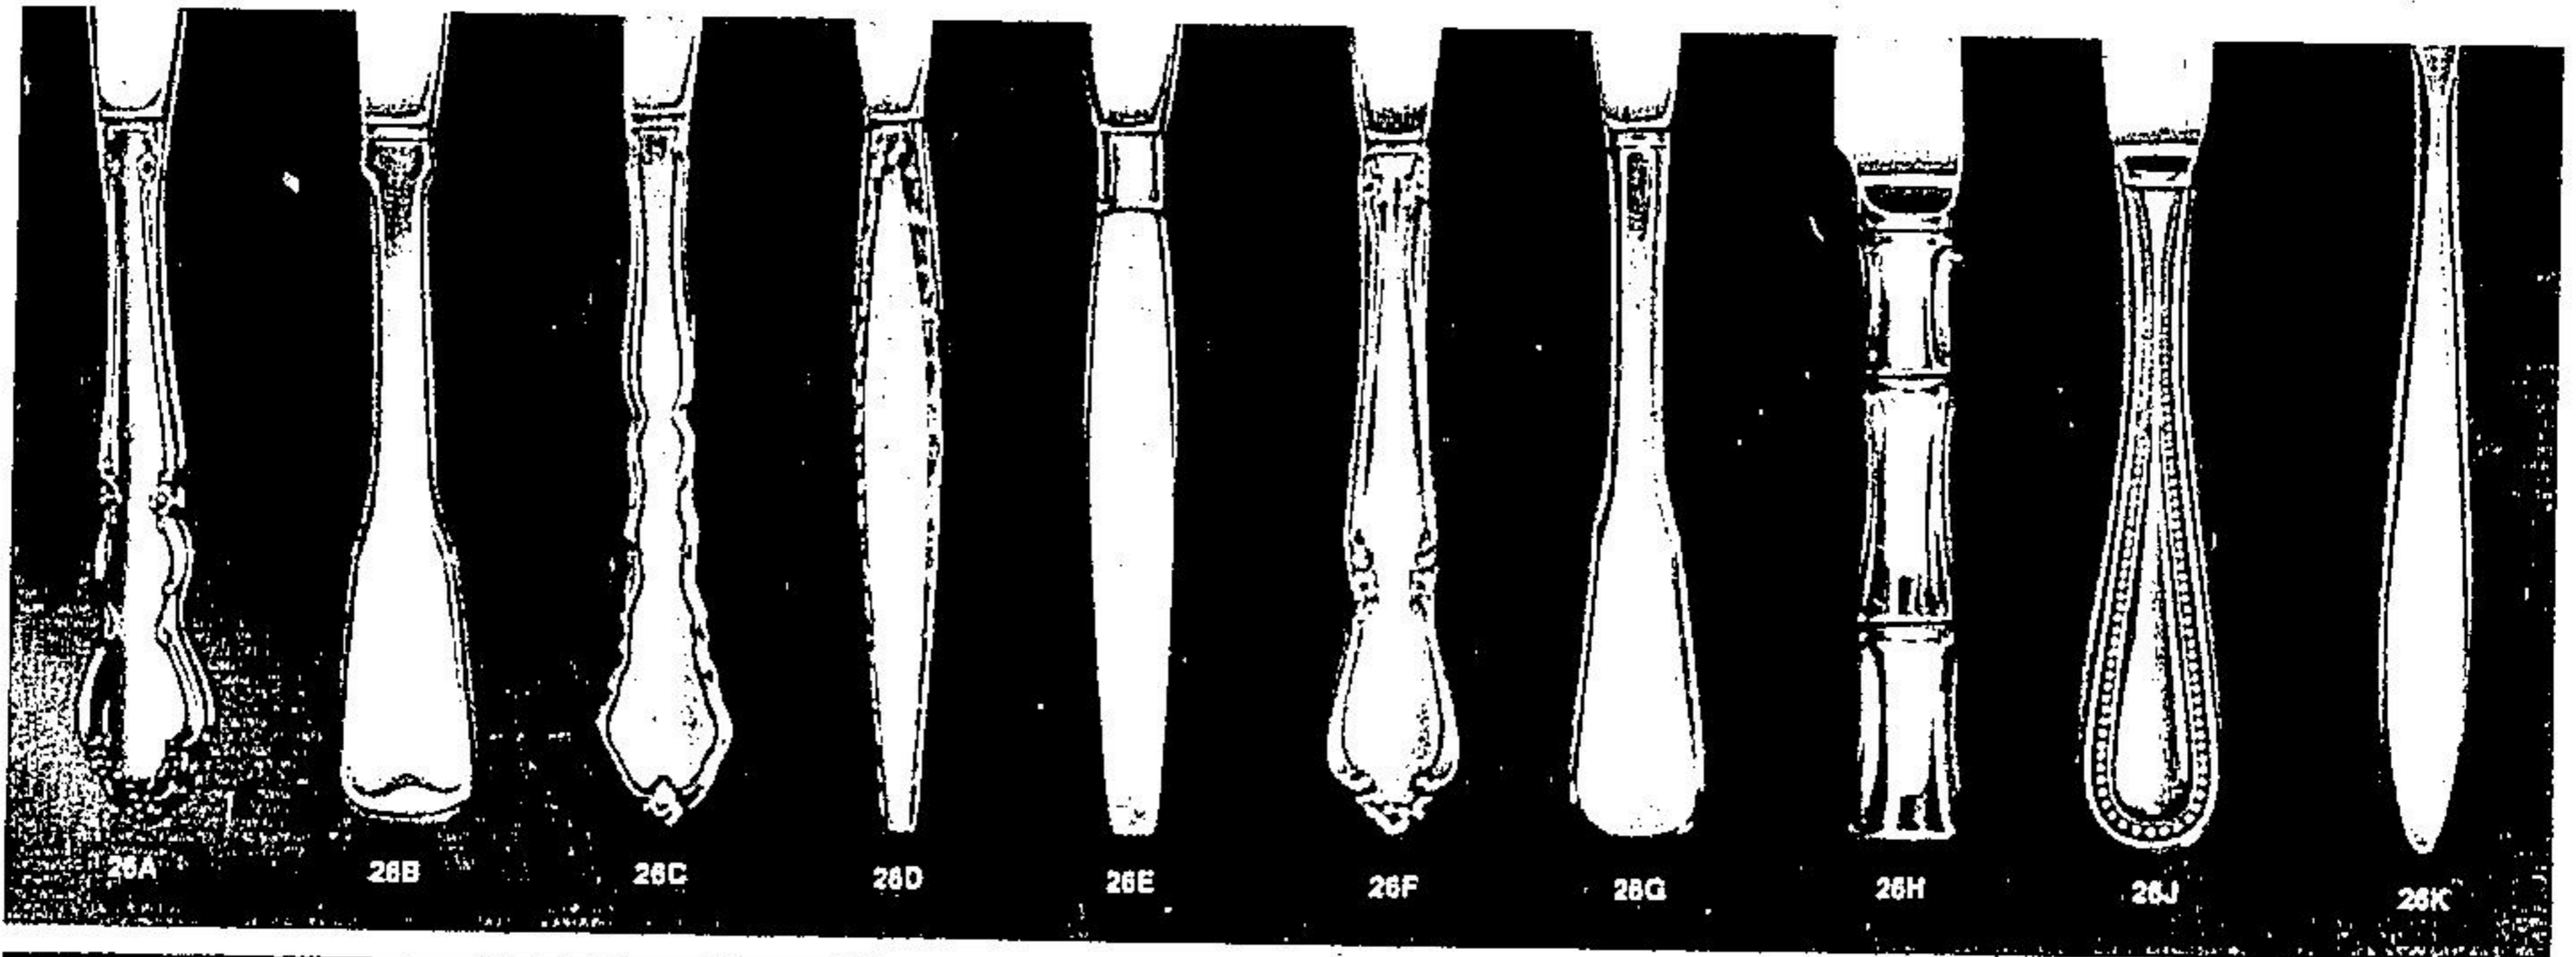

Save 30% to 45% on stainless steel 5-piece place settings

Easy-care stainless steel flatware is one of the finest ways to complement your dining table. It will retain its shimmering long lasting good looks. Pick yours from these ten handsome designs. Set includes 1 each: knife, fork, salad fork, teaspoon, dessert spoon.

Oneida Heirloom
(26A) 126 — Dover.
(26B) 126 — Colonial
Eaton reg. 32.50, **19.99**
5 pcs.

Oneida Community
(26C) 126 — Satinque,
(26D) 126 — Venezia,
(26E) 126 — Frostfire
Eaton reg. 22.00, **11.99**
5 pcs.

Oneida Deluxe
(26F) 126 — Chateau.
(26G) 126 — Homestead
(with plain or pistol grip handle).
Eaton reg. 17.50, **9.99**
5 pcs.

Supreme Cutlery
(26H) 126 — Bamboo.
Eaton reg. 32.00, **21.99**
5 pcs.

Heritage
(26J) 126 — Old Brookville.
(26K) 126 — Libra.
Eaton reg. 15.50, **9.99**
5 pcs.
(DEPT. 252)

Beautiful silver-plated table treasures

**EATON'S
TRANS
CANADA
SALE**

Save on silver-plated hollowware to help you enjoy gracious living at an affordable price!

(26L) 127 — Glass salad bowl with silver-plated base and servers.
Eaton reg. 16.95, **11.99**
Set

(26M) 127 — Entree dish with lid that may be used as a separate dish.
Eaton reg. 43.50, **29.99**
Set

(26M1) 127 — (Not shown) Ovenproof liner for above.
Eaton reg. 3.00, **1.99**
Each

(26N) 127 — Food warmer (64 oz.) with pierced frame and oven proof liner.
Eaton reg. 72.50, **49.99**
Set

(26P) 127 — Carafe (10-cup capacity) and warmer; 14" high.
Eaton reg. 43.50, **29.99**
Set

(26Q) 127 — Two-tier relish dish with three forks.
Eaton reg. 28.75, **19.99**
Set

(26R) 127 — Bake and serve dish with oven proof liner.
Eaton reg. 43.50, **29.99**
Set

(26S) 127 — Rogers 5-pce. tea set comprising tea pot, coffee pot with insulated handles, lidded sugar, creamer, embossed 22" footed tray.
Eaton reg. 310.00, **199.99**
Set

(26T) 127 — Combination oven proof casserole and 9" pie plate.
Eaton reg. 57.50, **39.99**
Set

Phone 861-5111. Eaton's - Toronto Eaton Centre (4th floor) - 252, Yorkdale, Scarborough, Sherway, Don Mills, Shoppers' World, Bramalea, Oshawa, Rockwood, Rexdale, Dufferin, Yonge-Eglinton, Victoria Park, Gerrard Square.

T. EATON CO.
ESTABLISHED 1862

Eaton's buyline is open 24 hours daily — call 861-5111