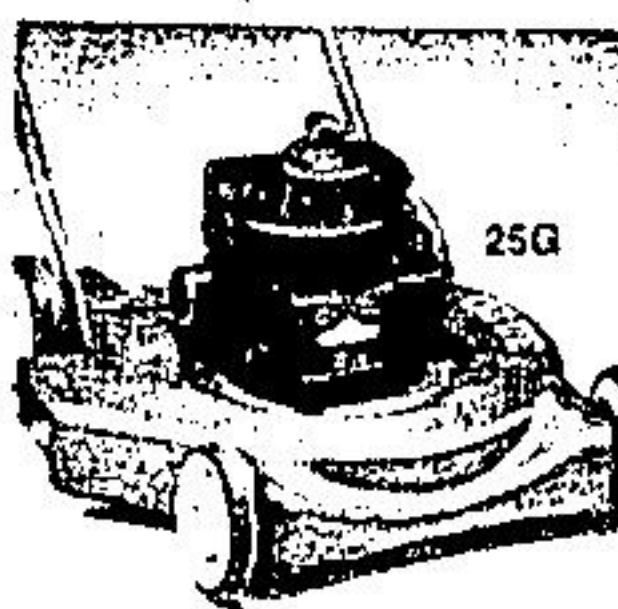

Eaton 20" gas lawn mower
Eaton price, each **134.99**

(25G) 384 — 3 h.p. Briggs & Stratton engine. Recoil start. Loop handle. Model 110065.
(DEPT. 280)