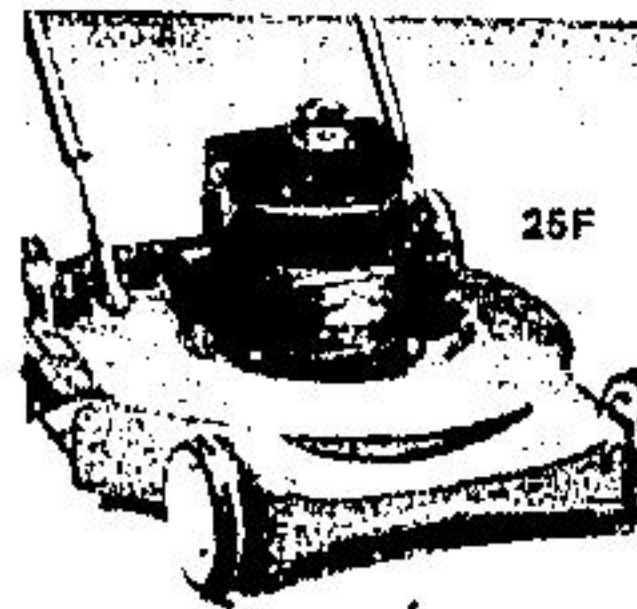

(25B) 385 — Spacemaker gabled steel shed. Olive green. Approx. 8' x 7'. Orders delivered in Eaton's delivery area only.  
(DEPT. 280)

**Pine patio group**  
Eaton price, 3-pce. set **84.00**

(25C) 386 — Incl. 2 chairs with seat pads and round table. Coated with cinnamon colour Weather Guard stain.  
(DEPT. 280)

**Webbed furniture**  
(25D) 386 — Chair: 6 x 8 vinyl webbing on aluminum frame. Assorted colours.  
Eaton price, each **11.88**

(25E) 386 — Chaise: 6 x 18 vinyl webbing on aluminum frame. Assorted colours.  
Eaton price, each **22.99**

(25L) 386 — Candelle pattern 4-seater swing.  
Eaton price, each **199.99**

**8-pce. ensemble**  
Eaton price, set **239.00**

(25K) 386 — Incl. 7 1/2" umbrella with cranklift, 42" white enamel table and cover, terrace shell, 4 padded chairs. Candelle floral pattern.

Pieces also sold separately. Eaton price, each  
(25K1) Umbrella ..... **73.99**  
(25K2) Chair ..... **24.99**  
(25K3) Table ..... **41.99**  
(25K4) Table cover ..... **10.49**  
(25K5) Terrace shell ..... **12.57**  
(DEPT. 280)