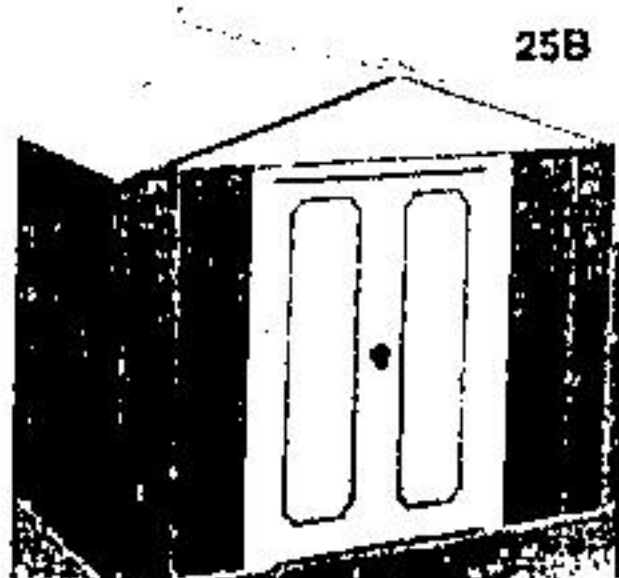

**Compost bin**  
Eaton price, each **64.99**

(25A) 385 — Soil Saver bin, 15 cu. ft. capacity. Rugged double-walled polyvinyl chloride exterior.  
(DEPT. 280)

**Garden shed**  
Eaton price, each **179.99**

(25B) 385 — Spacemaker gabled steel shed. Olive green. Approx. 8' x 7'. Orders delivered in Eaton's delivery area only.  
(DEPT. 280)

**Pine patio group**  
Eaton price, 3-pce. set **84.00**

(25C) 386 — Incl. 2 chairs with seat pads and round table. Coated with cinnamon colour Weather Guard stain.  
(DEPT. 280)

**Webbed furniture**  
(25D) 386 — Chair: 6 x 8 vinyl webbing on aluminum frame. Assorted colours.  
Eaton price, each **11.88**

(25E) 386 — Chaise: 6 x 18 vinyl webbing on aluminum frame. Assorted colours.  
Eaton price, each **22.99**