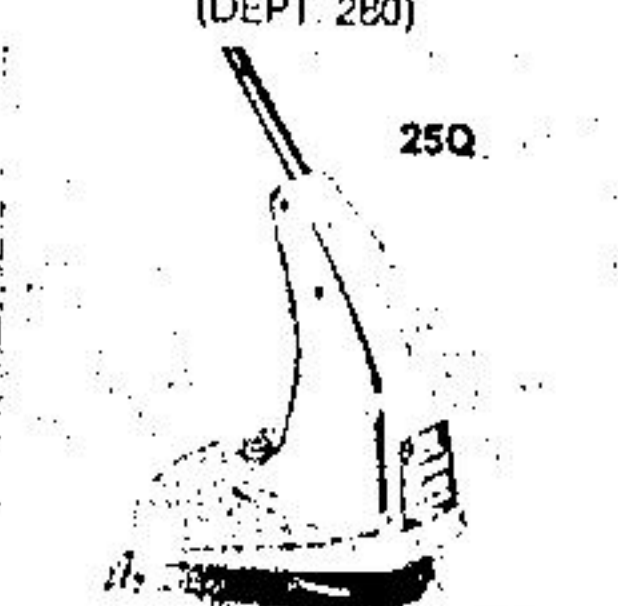

**GE Electro Mulcher**  
Eaton price, each **179.99**

(25J) 384 — Electric lawn mower with 18" cutting path. Mulching blade. No taking, bagging needed.  
(DEPT. 280)

**Parkside grass seed**  
Eaton price, bag  
(25M) 573 — 900 grams ..... **2.19**  
(25M1) 573 — 2 kg ..... **4.89**  
(DEPT. 280)

**Eaton tiller**  
Eaton price, each **289.00**

(25N) 384 — Chain drive with a 5 h.p. engine. Forward speeds only. 16 forged 14" tines adjust from 14 to 26".  
(DEPT. 280)

**Toro 10" chain saw**  
Eaton price, each **49.99**

(25P) 384 — With protective hand guard, manual oiler, ball bearing drive. Double insulation. Electric 10 amp. rating. Weighs 5 lbs.  
(DEPT. 280)

**Toro string trimmer**  
Eaton price, each **41.99**

(25Q) 385 — Heavy duty electric motor. Automatic line feed and guard. 12" cutting swath 50' reserve cutting line.  
(DEPT. 280)