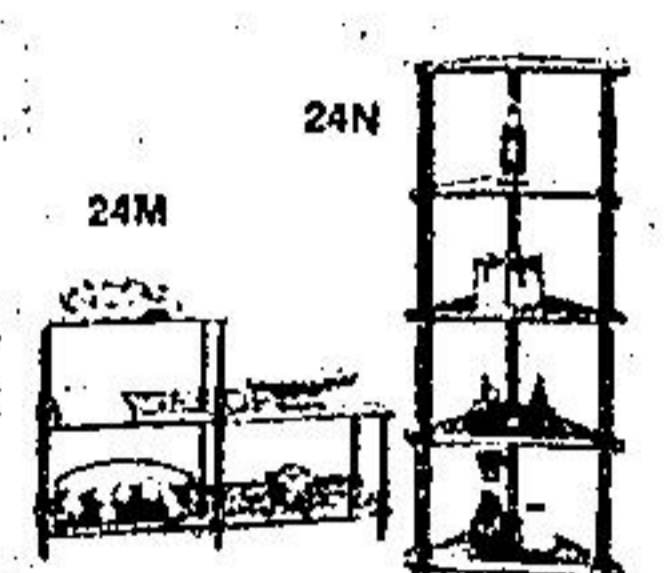

20% off Stippletone Eaton reg. 12.95, Gal. **9.99**  
 (24C) 549 — Easy to use. Gives stucco-like finish. Use inside or out. Tools wash up in soapy water. (DEPT. 274)

25% off mirror tiles Each 12 x 12", 12 tiles per pack. With tape, instructions. Eaton reg. Pack  
 (24D) 546 — Plain ..... 15.98 .. 11.98  
 (24D1) 546 — Gold colour vein ..... 18.98 .. 14.23  
 (24D2) 546 — Antique gold-look vein ..... 18.98 .. 14.23 (DEPT. 274)

25% off roller kit Includes roller and tray. Eaton reg. Kit  
 (24E) 552 — 190 mm ..... 5.29 .. 3.89  
 (24E1) 552 — 240 mm ..... 8.49 .. 4.79 (DEPT. 274)

Save 25% on brushes Bristle or nylon. Eaton reg. Each  
 (24F) 552 — 75 mm ..... 3.99 .. 2.99  
 (24G) 552 — 50 mm ..... 2.39 .. 1.79  
 (24H) 552 — 30 mm ..... 1.49 .. 1.09 (DEPT. 274)

Ladders on sale! Aluminum step ladders. Handy pail shell, rag, tool holders. Slip-resistant feet. Eaton price, each  
 (24J) 383 — 5' ..... 22.89  
 (24J1) 383 — 6' ..... 24.99 (DEPT. 253)

Utility shelves Eaton reg. 25.99, Each **21.99**  
 (24K) 379 — Ready to assemble. Gray enamel. Adjustable at 2" spacing. Approx. 36" x 16" x 73". (DEPT. 253)

Fournier shelf units Sturdy particle board with thermograin walnut wood-grain-look finish. Easy to assemble. No tools required. (24L) 379 — 5-shelf etagera. Eaton price, each **49.99**

(24M) 379 — 3-shelf step table. Eaton price, each **45.99**  
 (24N) 379 — 5-shelf corner unit. Eaton price, each **41.99** (Dept. 253)