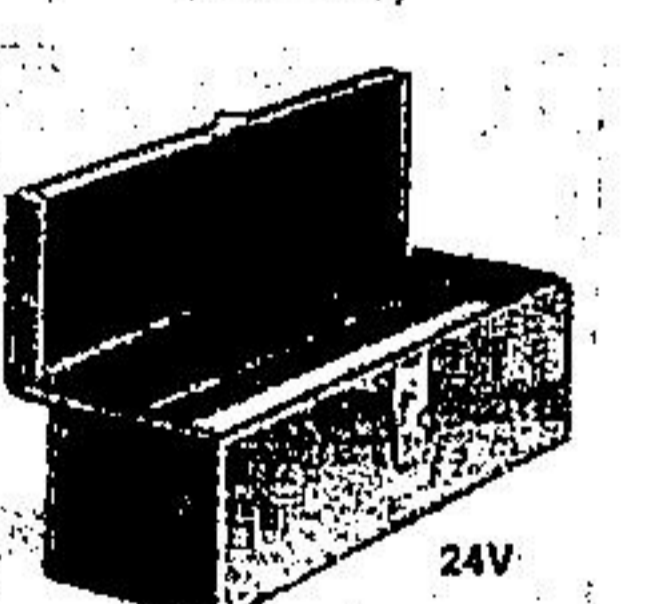

Tool box Lift out tote tray. Drawer pull catch. Padlock eye. (24V) 383 — Approx. 14" x 6" x 6 1/2". Model 1757. Eaton reg. **7.99**, Each **6.79**
(24V1) 383 — (Not shown.) Approx. 19" x 6" x 6 1/2". Model 1760. Eaton reg. 8.09, Each 7.59

Phone 861-5111. Eaton's - Toronto Eaton Centre (2 below) - 253/274; Yorkdale, Scarborough, Sherway, Don Mills, Shoppers' World, Bramalea, Oshawa, Rockwood, Rexdale, Dufferin, Yongo-Eglinton, Victoria Park, Gerrard Square, unless otherwise specified. (Dept. 274 also available at Eaton's Warehouse Store (Sheppard Ave., W.), unless otherwise specified.)

Phone 861-5111 — Eaton's phone order service open 24 hours daily