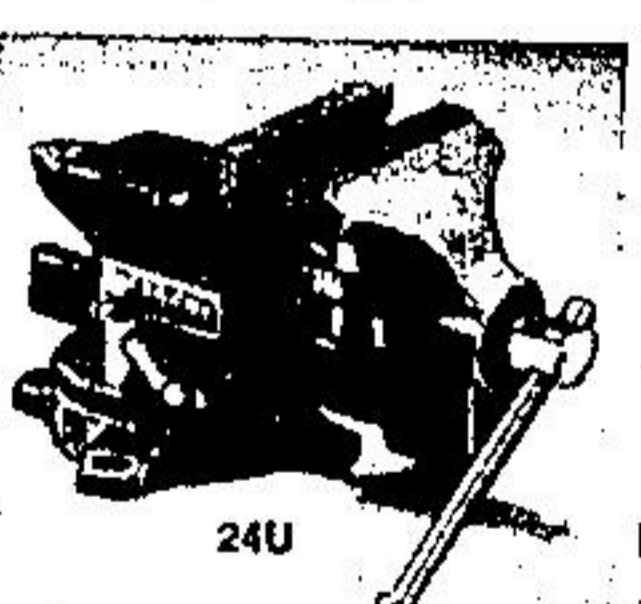

Swivel vise Eaton price, each **9.99**
(24U) 381 — 3-tools-in-one! Swivel base vise, pipe vise and anvil. 3 1/2" jaws. (DEPT. 253)