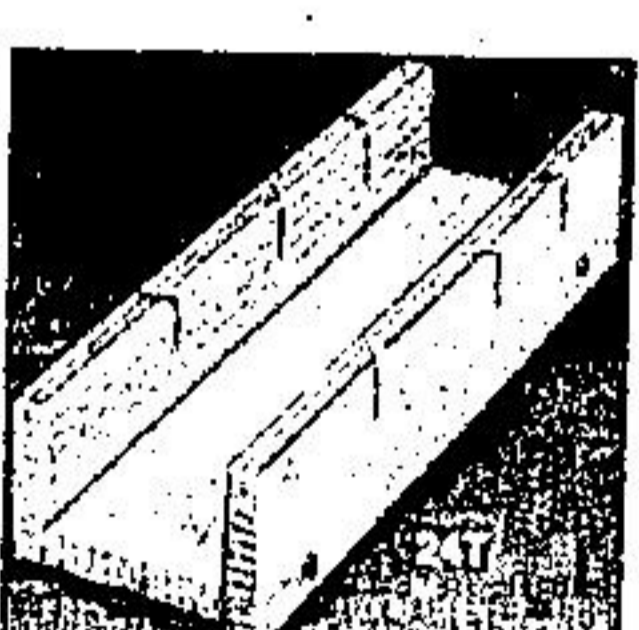

Ladders on sale! Aluminum step ladders. Handy pail shell, rag, tool holders. Slip-resistant feet. Eaton price, each  
 (24J) 383 — 5' ..... 22.89  
 (24J1) 383 — 6' ..... 24.99 (DEPT. 253)

Utility shelves Eaton reg. 25.99, Each **21.99**  
 (24K) 379 — Ready to assemble. Gray enamel. Adjustable at 2" spacing. Approx. 36" x 16" x 73". (DEPT. 253)

Fournier shelf units Sturdy particle board with thermograin walnut wood-grain-look finish. Easy to assemble. No tools required. (24L) 379 — 5-shelf etagera. Eaton price, each **49.99**

(24M) 379 — 3-shelf step table. Eaton price, each **45.99**  
 (24N) 379 — 5-shelf corner unit. Eaton price, each **41.99** (Dept. 253)

11-pce. wrench set Eaton price, set **11.99**  
 (24P) 381 — Forged combination box and open end. Sizes: 3/8", 7/16", 1/2", 9/16", 5/8", 11/16", 3/4", 13/16", 7/8", 15/16", 1". (DEPT. 253)

Wood mitre box Eaton price, each **2.89**  
 (24T) 381 — With aluminum edge. Inside measurement 16" long, 4" wide, 2 1/4" deep. Three cuts: 45 degree right/left mitres and 90 degree cross cut. (DEPT. 253)