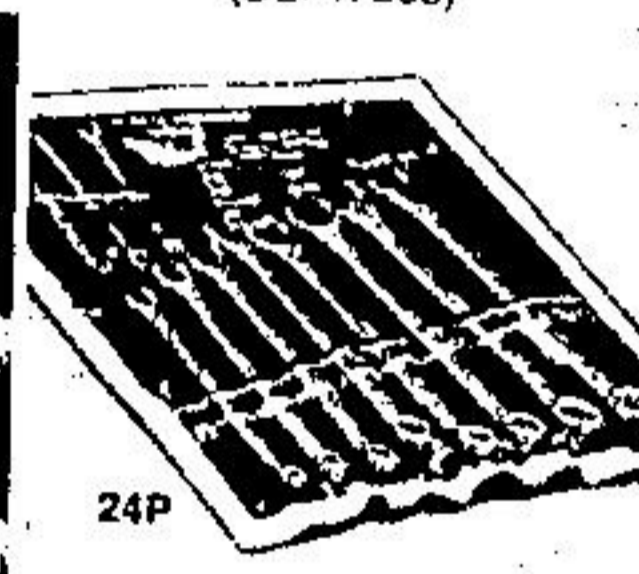

Ladders on sale! Aluminum step ladders. Handy pail shell, rag, tool holders. Slip-resistant feet. Eaton price, each  
 (24J) 383 — 5' ..... 22.89  
 (24J1) 383 — 6' ..... 24.99 (DEPT. 253)

Utility shelves Eaton reg. 25.99, Each **21.99**  
 (24K) 379 — Ready to assemble. Gray enamel. Adjustable at 2" spacing. Approx. 36" x 16" x 73". (DEPT. 253)

Fournier shelf units Sturdy particle board with thermograin walnut wood-grain-look finish. Easy to assemble. No tools required. (24L) 379 — 5-shelf etagera. Eaton price, each **49.99**

(24M) 379 — 3-shelf step table. Eaton price, each **45.99**  
 (24N) 379 — 5-shelf corner unit. Eaton price, each **41.99** (Dept. 253)

Wet/dry shop vac Eaton reg. 79.99, Each **67.99**  
 (24S) 382 — 5 gal. size with 7 accessories, new 18' cord and 4-wheel dolly. Slurps up spills, puddles etc. Devours dirt, wood shavings and more! Makes light work of messes both indoors and out. (DEPT. 253)