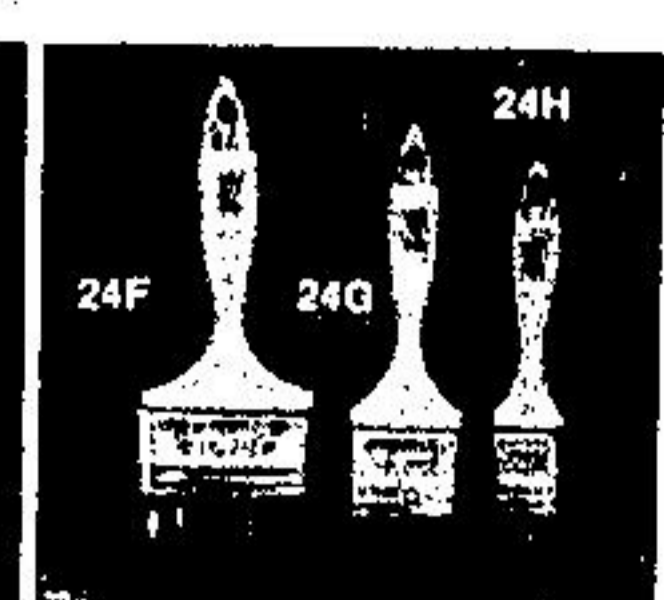

20% off Stippletone Eaton reg. 12.95, Gal. **9.99**  
 (24C) 549 — Easy to use. Gives stucco-like finish. Use inside or out. Tools wash up in soapy water. (DEPT. 274)

25% off mirror tiles Each 12 x 12", 12 tiles per pack. With tape, instructions. Eaton reg. Pack  
 (24D) 546 — Plain ..... 15.98 .. 11.98  
 (24D1) 546 — Gold colour vein ..... 18.98 .. 14.23  
 (24D2) 546 — Antique gold-look vein ..... 18.98 .. 14.23 (DEPT. 274)

25% off roller kit Includes roller and tray. Eaton reg. Kit  
 (24E) 552 — 190 mm ..... 5.29 .. 3.89  
 (24E1) 552 — 240 mm ..... 8.49 .. 4.79 (DEPT. 274)

Save 25% on brushes Bristle or nylon. Eaton reg. Each  
 (24F) 552 — 75 mm ..... 3.99 .. 2.99  
 (24G) 552 — 50 mm ..... 2.39 .. 1.79  
 (24H) 552 — 30 mm ..... 1.49 .. 1.09 (DEPT. 274)