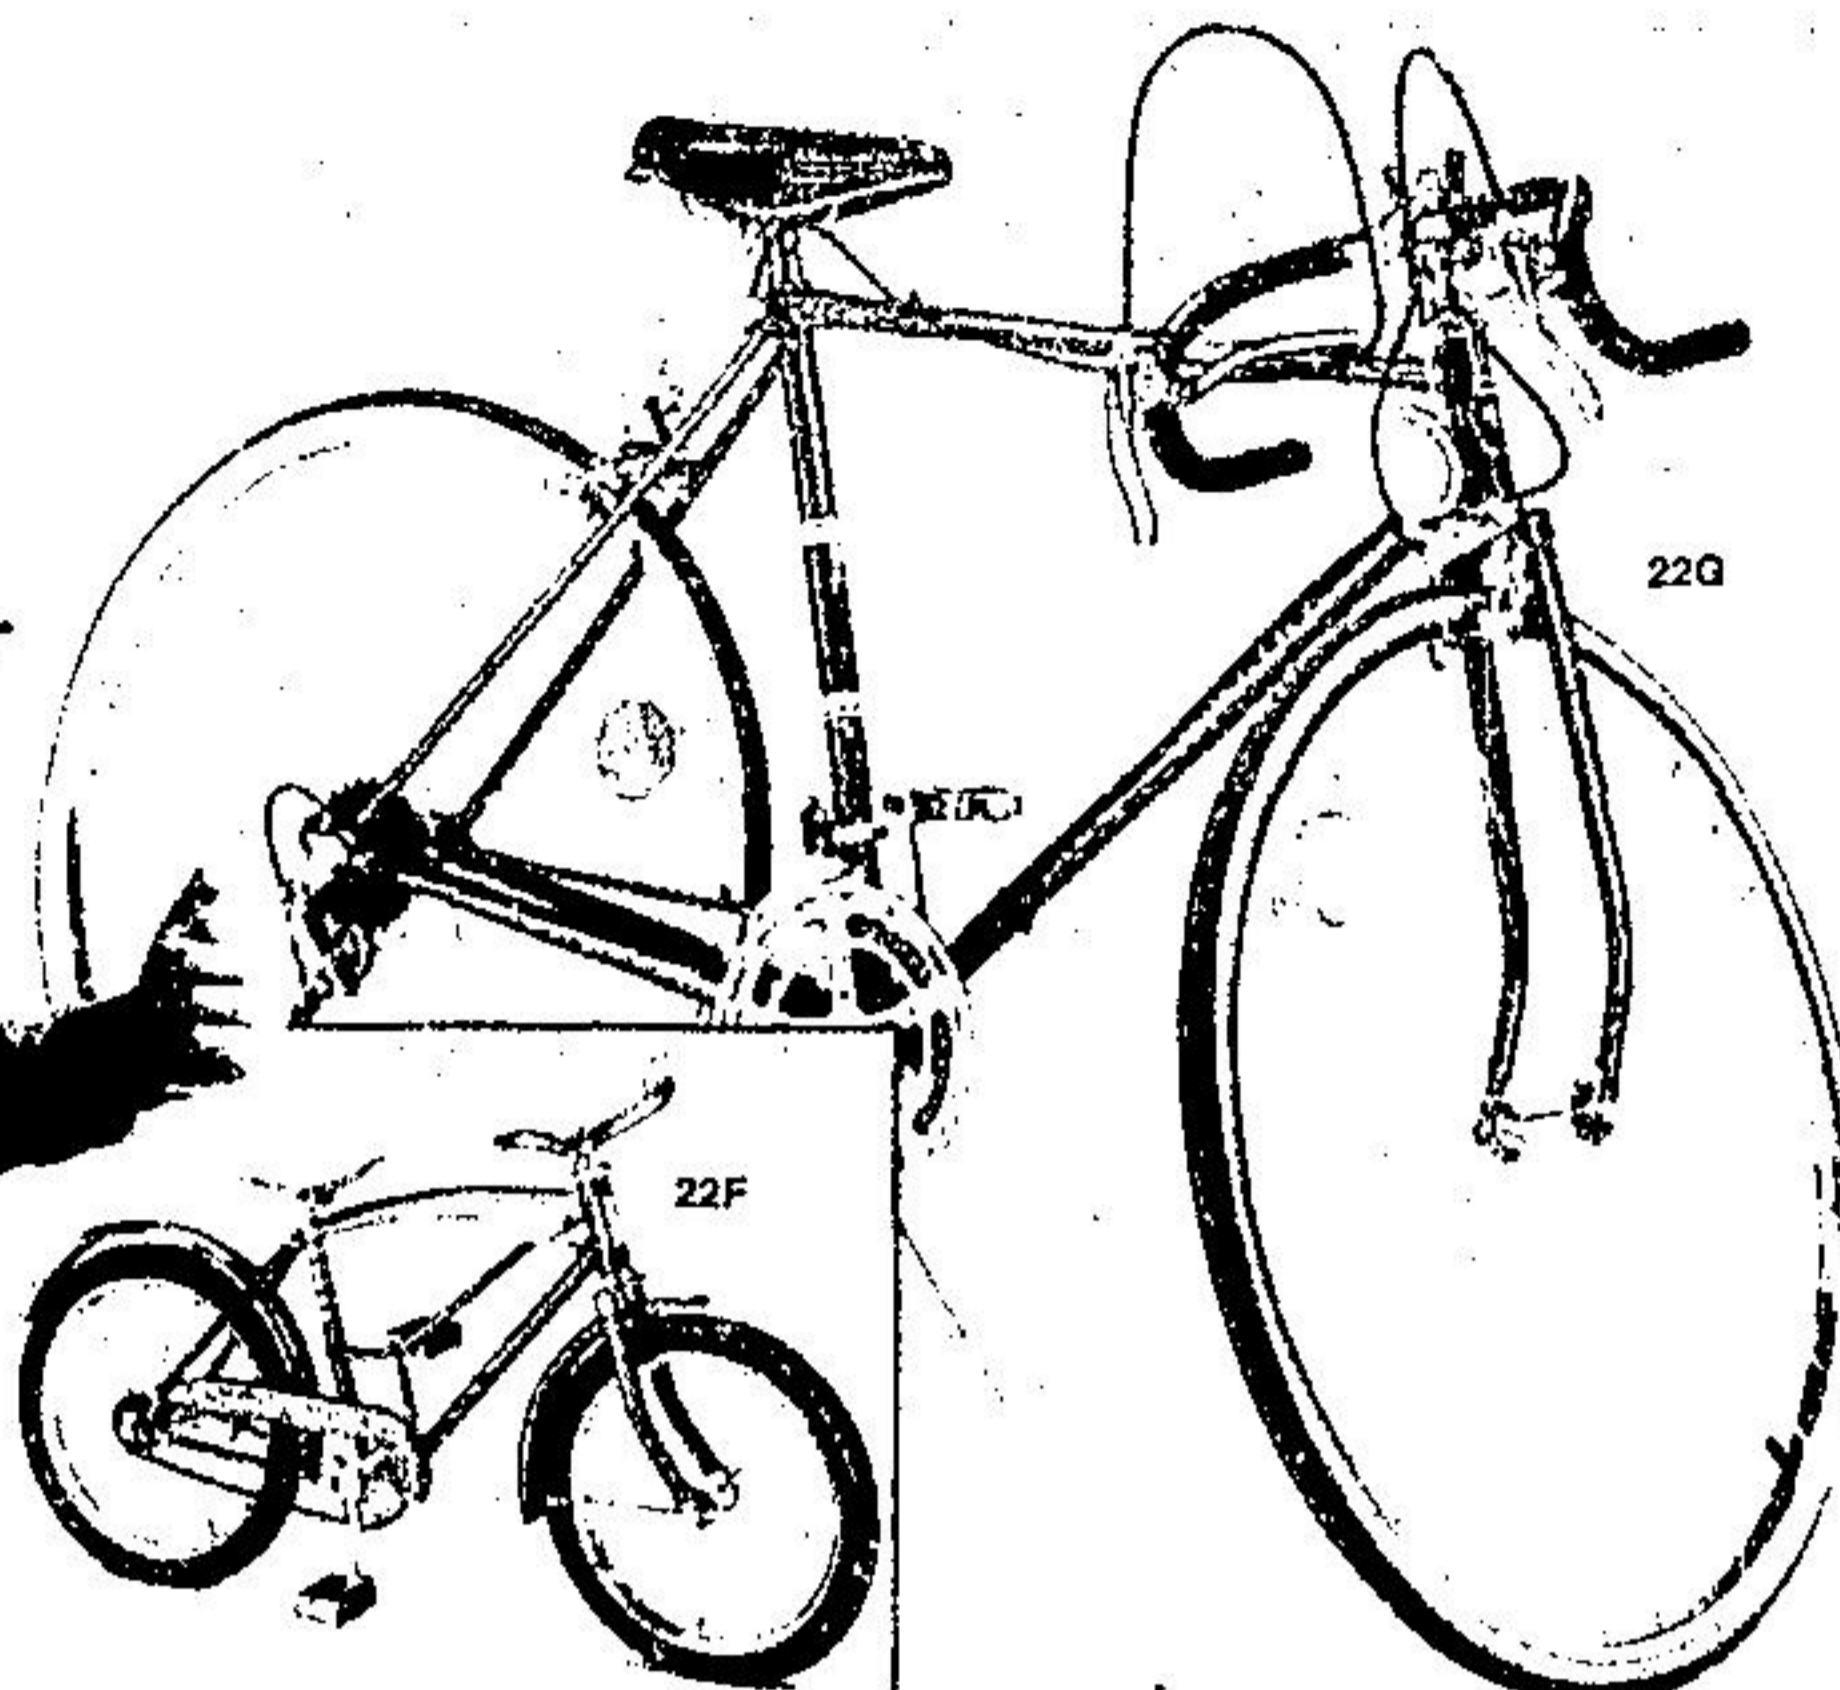

(22P) 449 — Tuba style. Sizes 9 to 15. 21". Eaton price, pack 3.59

22G

'Le Tour' 10-speed racers

Eaton price, each **119.99**

(22G) 430 — Shimano front and rear derailleur. Steel centre pull brake with alloy safety levers. Red. Model 217021. Men's 21" frame.