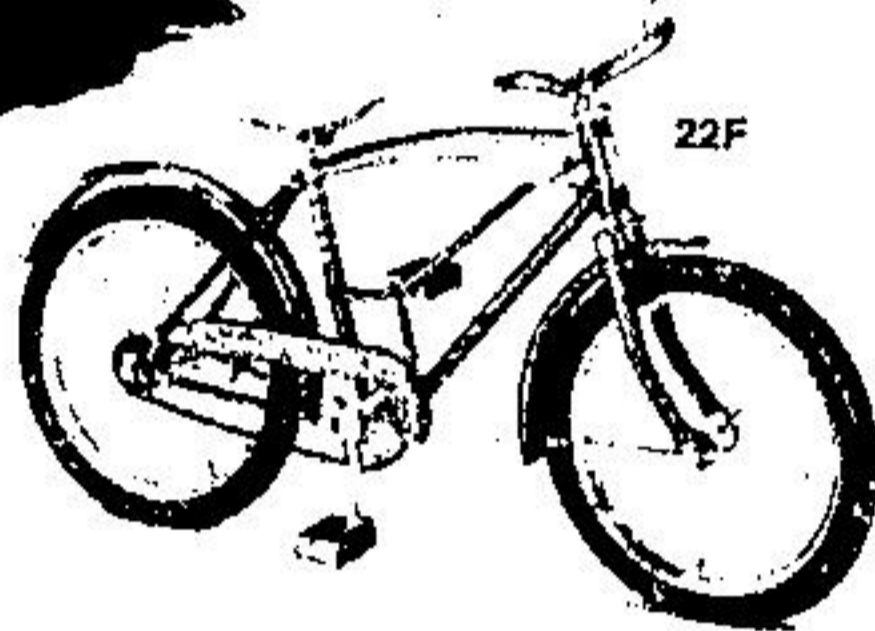

Olympic sweat separates

(22C) 429 — Crew-neck top, long sleeve, ribbed waistband. Cotton-and-acrylic. Adults' sizes S., M., L., XL. Grey.

Eaton reg. 12.98, Each **9.99**

(22D) 429 — Matching cotton-and-acrylic sweat pants. Ribbed drawstring waist, elasticized cuffs. Adults' sizes S., M., L., XL. Grey.

Eaton reg. 12.98, Each **9.99**

(DEPT. 261)

'Leisure 7' nylon training suits

Great for jogging and other outdoor/indoor shape-ups. Zip-front jacket with rib trim. Pants have elastic waist, stir-up bottoms, zip legs. Navy or royal blue with white trim.

(22E) 429 — Youths' 8 to 16. Eaton reg. 17.59, Set 13.99

(22E1) 429 — Women's 8 to 16. Eaton reg. 19.99, Set 15.99

(22E2) 429 — Men's S., M., L., XL. Eaton reg. 19.99, Set 15.99

(DEPT. 261)

Convertible coaster bike

Eaton price, each **49.99**

(22F) 430 — Converts from boy's to girl's bike easily — just remove the frame's top crossbar. Chrome-plated steel handlebars with plastic grips. Training wheels. Model 3163.