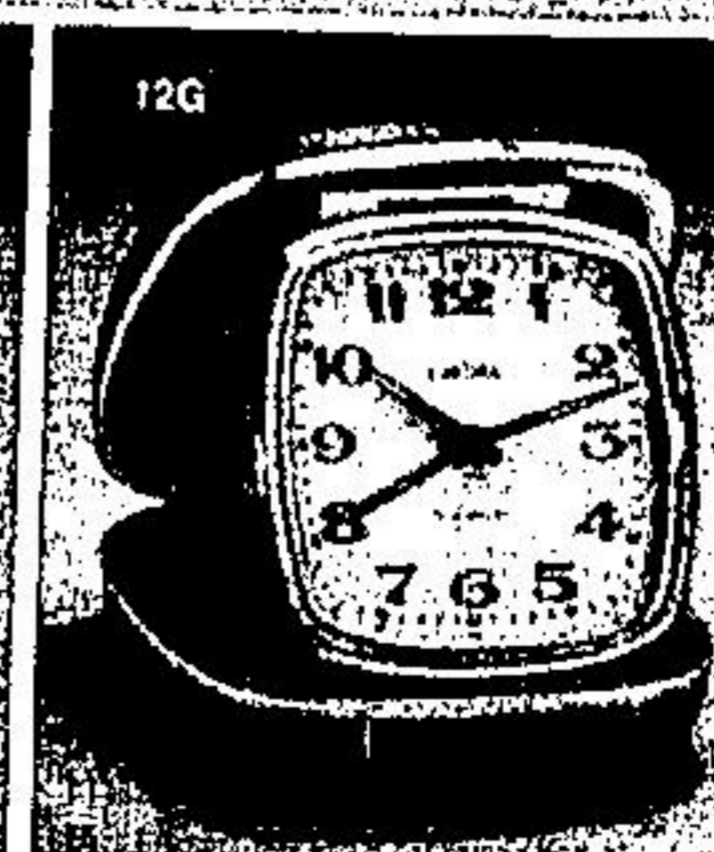

"Just say charge it on your Eaton's account."

"Just say charge it on your Eaton's account."