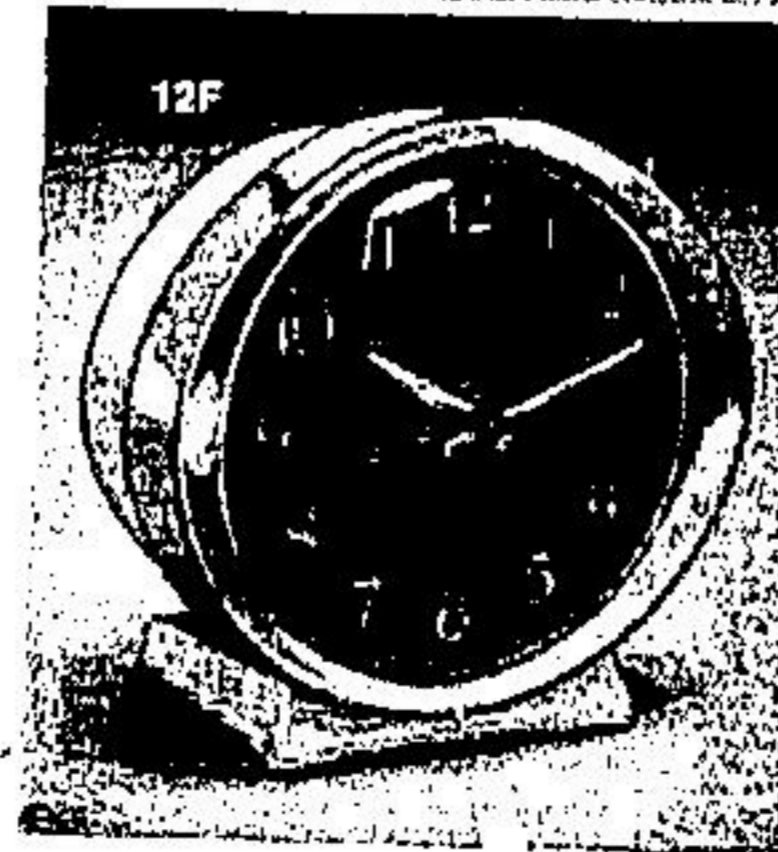

"Just say charge it on your Eaton's account."

"Just say charge it on your Eaton's account."