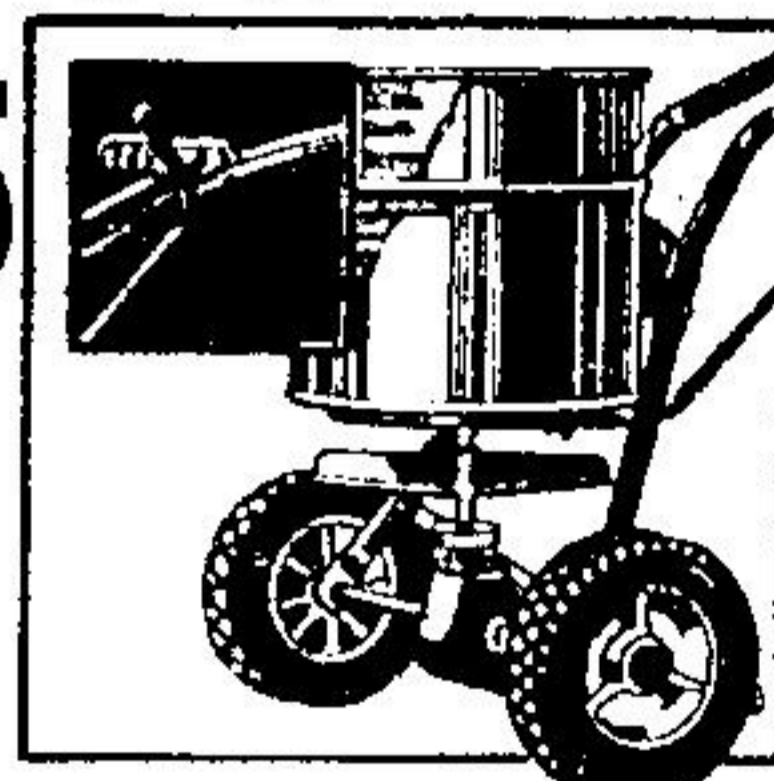

Shop Early For These Outdoor Summer Suggestions

Spacemaker GH 107 Shed

Protect your tools, barbecue equipment, gardening supplies, etc. inside this spacious 10'x7' (approx) storage shed. Features an attractive Redwood finish, over galvanized steel. Easy to assemble, too. Put an end to your backyard clutter, see Beaver soon!

239⁹⁵

B & D Lawnmower

Features an 18" dual-blade rotary motor. Handle flips at the end of run, keeping the cord on same side. Die-cast aluminum deck.

99⁹⁹

Reg. 129.99

Roto Spreader

An easy to handle, Precision broadcast spreader. Covers a 4' to 8' wide path. Smooth-turning wheels.

22⁹⁹

Folding Fence

Metal is 10 gauge. Phosphate undercoating to resist rust. White baked on enamel.

369

Ask Us About Beaver Credit

Rubber-Vinyl Garden Hose

Will not dry out or crack 1/2" thick x 60' long. Brass couplings.

7⁹⁹

Economy Hose Reel

Capacity for 150' x 1/2" hose. Easily attached & removed for storage.

10⁷⁷

A) Lawn Brush

Long handled. 19" wide rake.

3⁹⁹

B) Tree Pruner