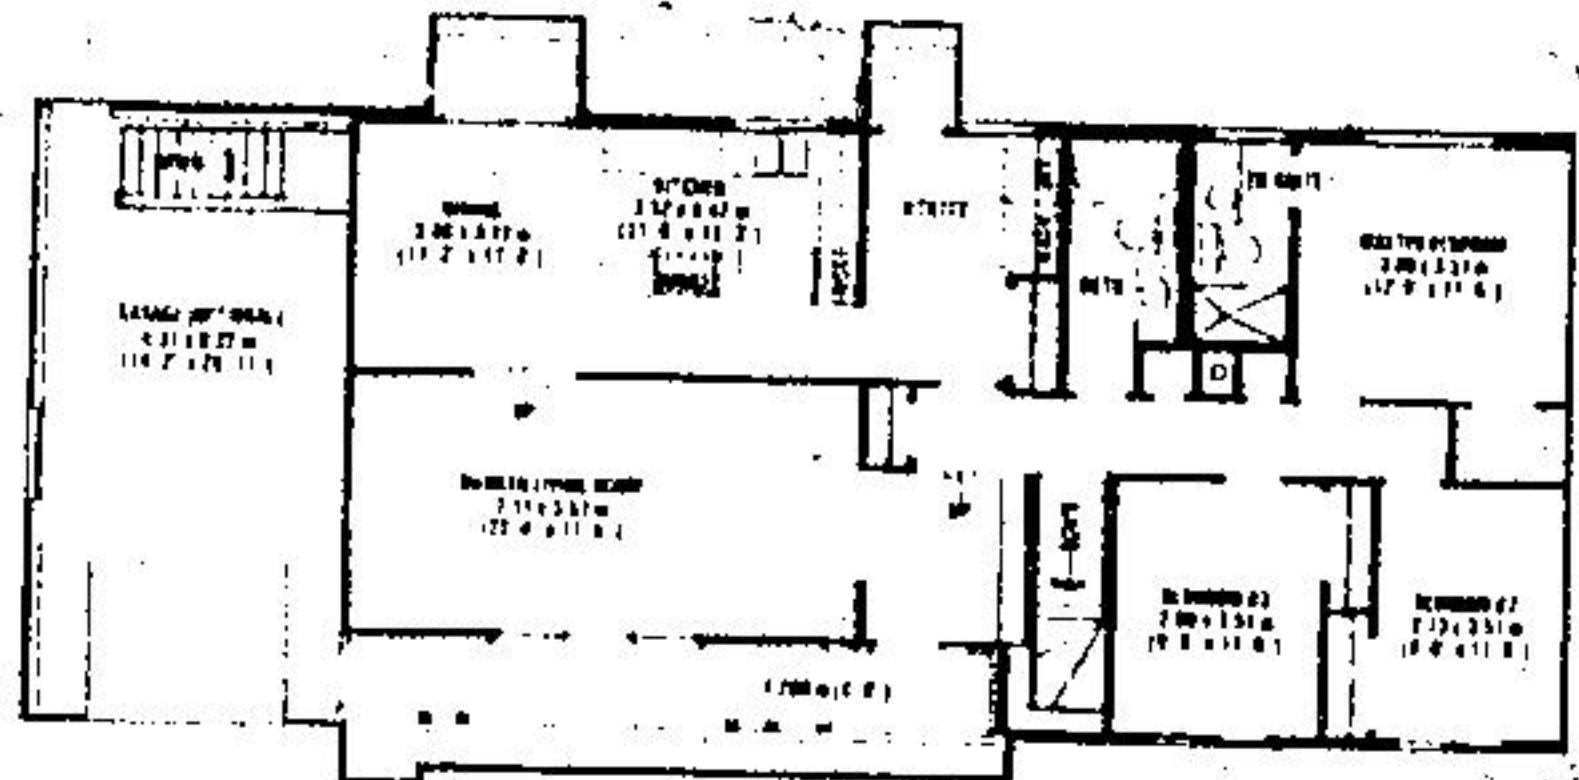

BEAVER

Cypress

A spacious L-shaped living room to the front of the house for convenient entertaining. All three bedrooms have ample closet space. The master bedroom has a private en suite and walk-in closet. Overall size is 1436 sq. ft.

\$23,749 Basic Package

Now Available At **BEAVER** *Farm Buildings!*

Build Your Own
Now Beaver is offering Farm Buildings you can build yourself. Just bring your building specifications to Beaver. The farm package includes all you need for easy building. Each building is designed to allow for both simple and economical expansion. For more information on constructing your Beaver farm building—see your nearest Beaver store.