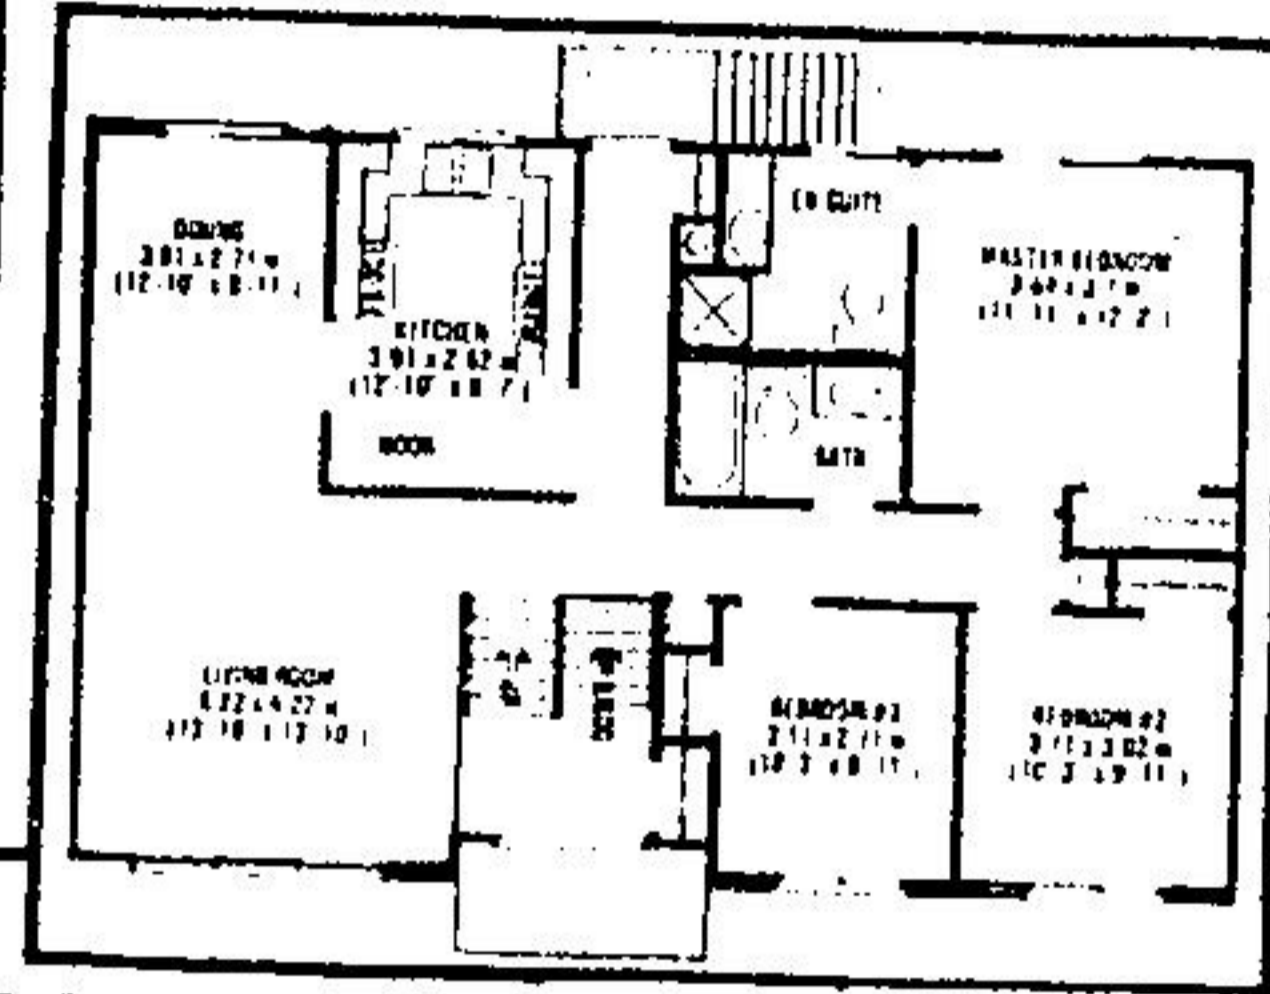

BEAVER MANUFACTURED HOMES

A DIVISION OF BEAVER LUMBER CO. LTD.

Build Your Own Home

You can actually build your own Beaver home and save a great deal of money. A good part of the project really needs no extra-special skills. When your foundation is ready you can close in the exterior "shell" in as little as one day. Beaver gives you a head start by pre-manufacturing the roof and wall sections. The remainder is delivered in phases. You simply arrange these deliveries with Beaver.