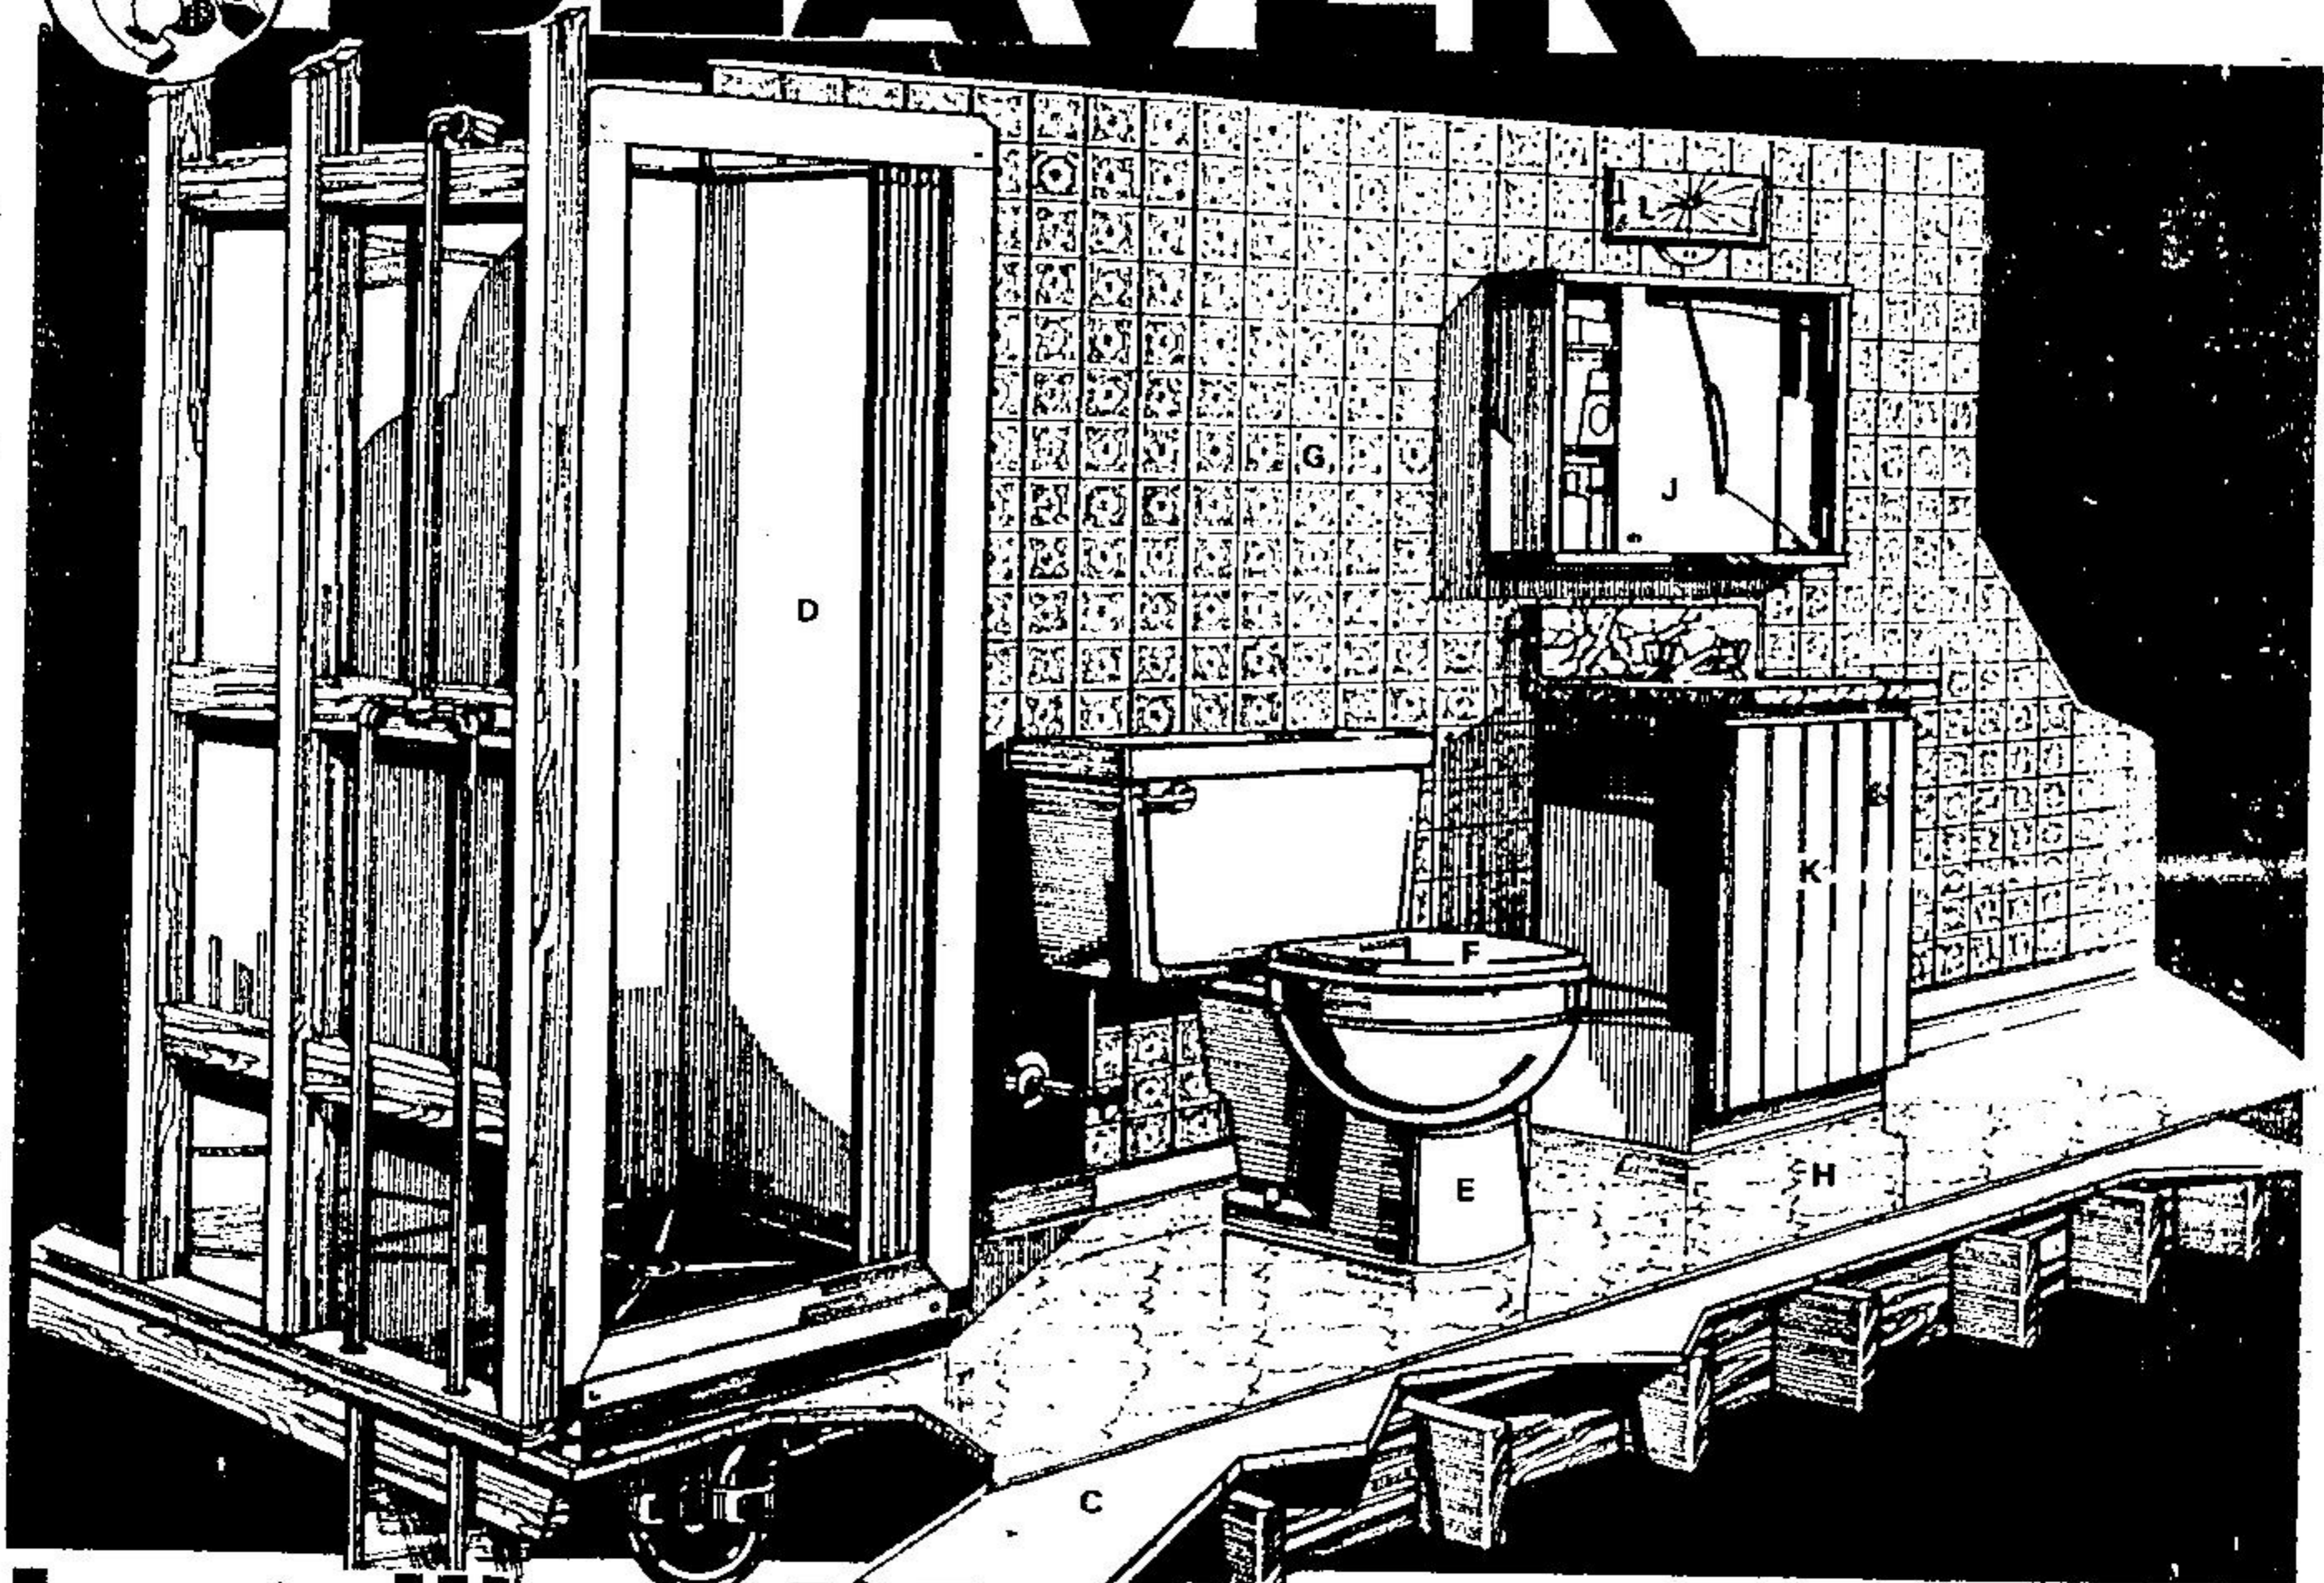

BEAVER

Installing A Bathroom? Beaver Can Help!

a) 1/2" Copper Pipe

Type M copper pipe. Suitable for most household plumbing. 12' long.

539 limit 10 lengths per customer

b) ABS Pipe

Durable pipe for household draining and venting.

1-1/2"x12'   3"x12'
5⁹⁹   **16⁹⁹**

c) Economical Mende Underlay

Makes an ideal base for your new flooring. Comes in easy to install 4'x4'x6mm sheet

279

d) Metal Shower Cabinet

Almond metal shower stall includes curtain, showerhead, and faucet. 30"x30"x75" high. Perfect for that extra bathroom, or basement apartment.

5988 Reg. 69.99

e) Reverse Trap Toilet

White vitreous china, reverse trap toilet. Siphon jet type. Easy to install, and keep clean.

4995 Seat extra Reg. 54.99

f) White Toilet Seat

Economically priced White plastic toilet seat.

499 Reg. 5.59

g) Ceramalite Panelling

Add some colour to your bathroom with ceramalite panelling. Easy to apply, easily wipes clean. In-stock colours.

2999 4x8' sheet Reg. 32.99

h) Sundial No-Wax Flooring

Armstrong's most economical no-wax flooring. Install it yourself and save. Different patterns to choose from, too.

999 sq. yd. Reg. 12.95
Special Order Some Stores

i) Sliding Door Cabinet

A surface mount cabinet with easy-sliding mirror doors. Features a built-in lighting fixture. Overall size is 24" x 25-1/2". Mirror size is 12" x 20" (approx.).

3499 Reg. 45.99

k) Vanity Top and Base

17"x20" attractive vanity. Features an easy to clean, durable marble top. Faucet is not included.

4499 Reg. 54.99

l) Bent Glass Fixture

A contemporary bathroom fixture. Decorative bent glass diffuses the light.

444 Reg. 4.75