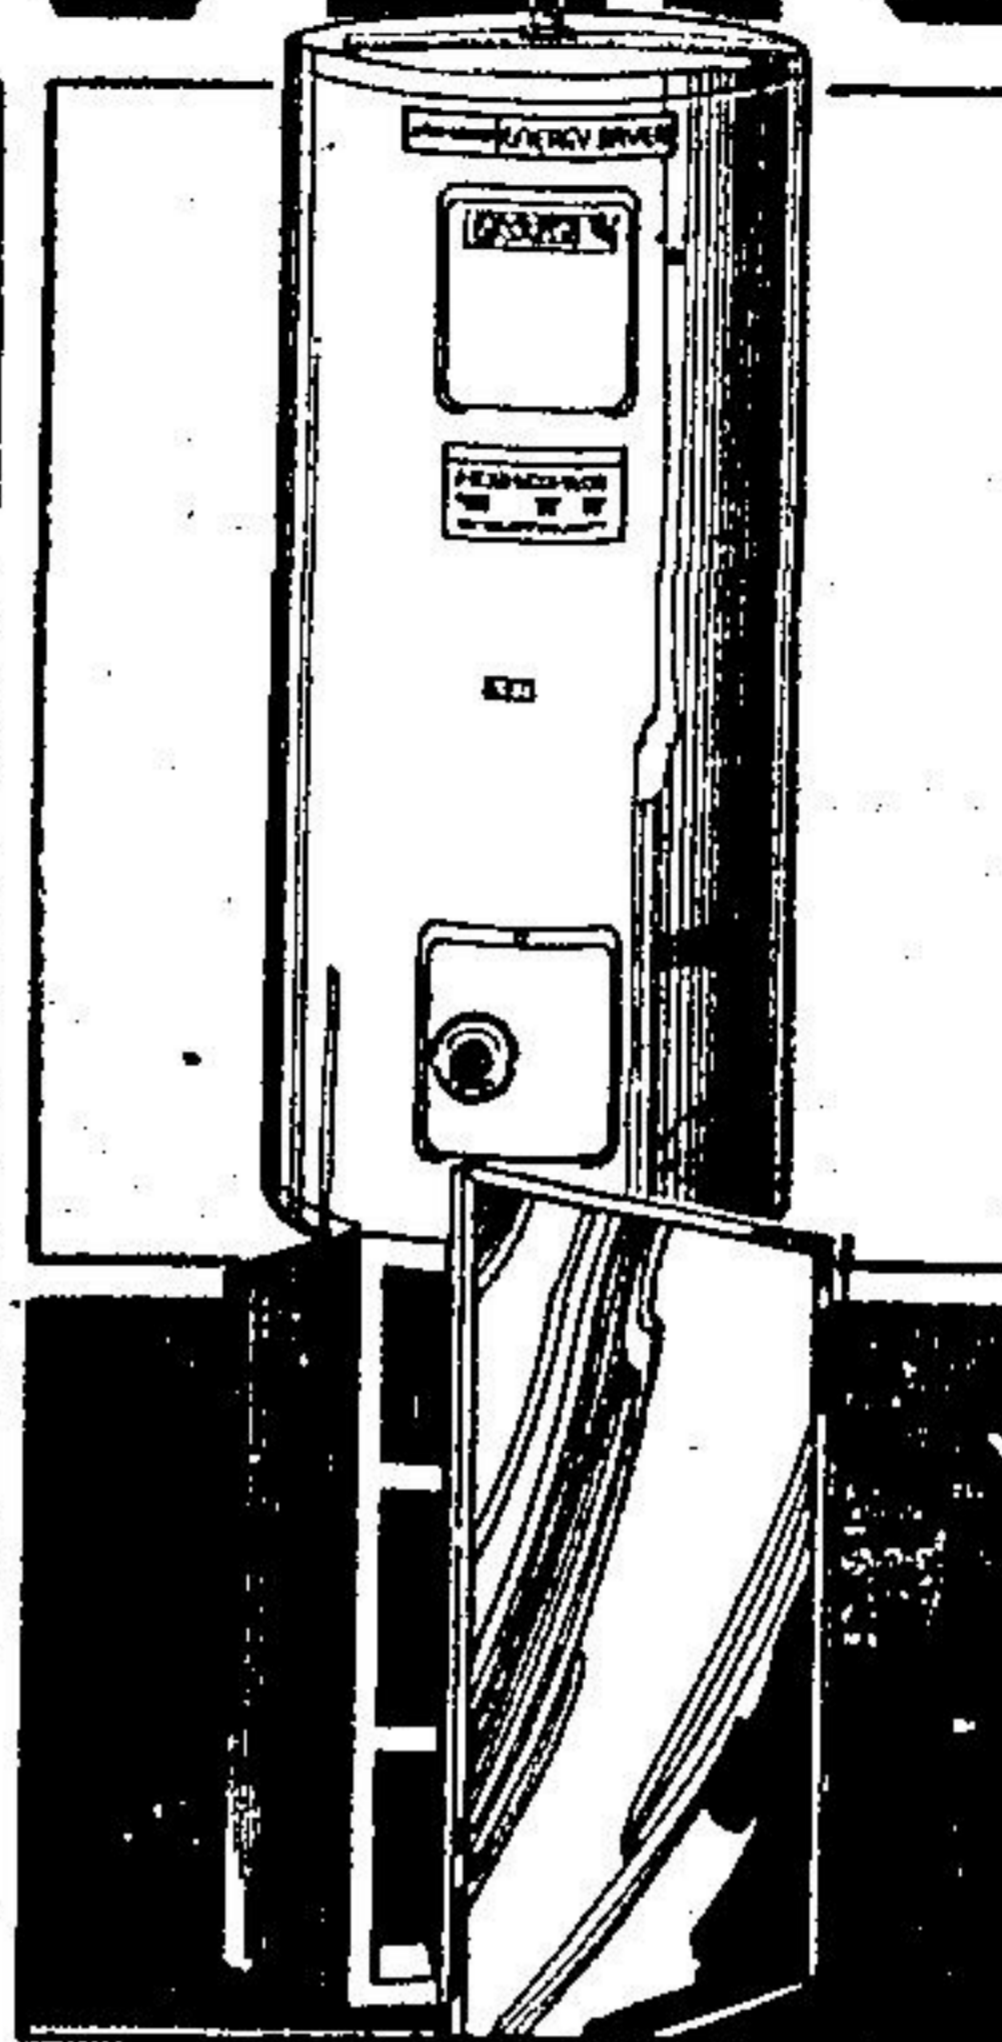

BEAVER

1/3 HP Sump Pump

Check out these features; removable strainer for easy cleaning, 1/2" steel shaft, chrome plated to resist rust and corrosion. A non-clog impeller helps eliminate jamming. Powered by a 1/3 HP motor, and has up to 3,000 US gallon capacity per hour.

42⁸⁸

Medicine Cabinet

Swing-door, surface cabinet. Overall size 12"x18"x4".

8⁹⁹

Reg. 10.49

Energy Saver Water Heater

A full 3" Fiberglass insulation, reduces heat loss up to 30% over conventional water heaters. Finger-tip thermostat lets you adjust water temperature to suit your needs. 40 IMP gallons.

159⁹⁵

Reg. 169.95

Hand Shower

Divertor kit with 59" flexible hose. White spray head.

28⁹⁹

Reg. 34.99

Glass Enclosure

Sliding glass doors. Features aluminum frame, self-draining track.