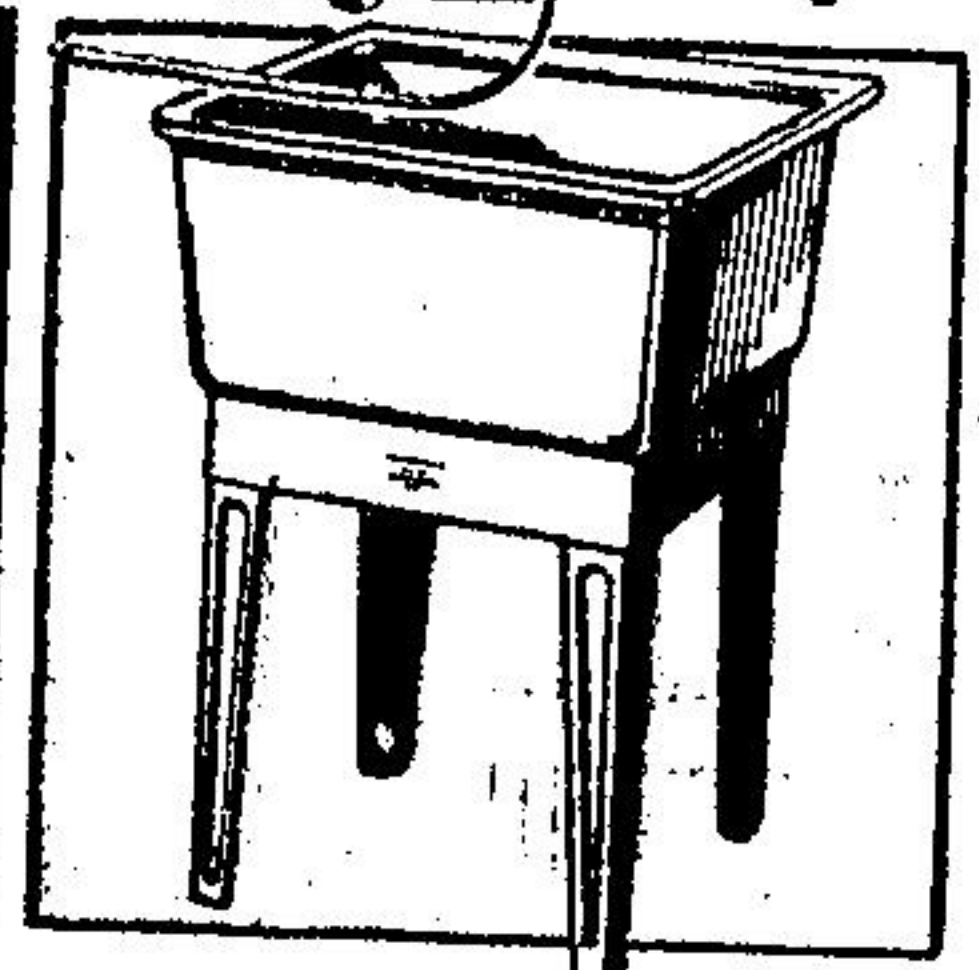

59⁹⁹

Our Reg. 69.95

Filpro Fill Valve And Tank Flapper
Valve Reg. 6.95 **5⁴⁹**
Flapper Reg. 2.49 **1⁹⁹**

White Toilet

Reverse trap toilet with siphon jet action. Seat is not included.

46⁹⁵

Laundry Tub

Polypropylene single tub in off-white. Will not rust. Long-lasting.