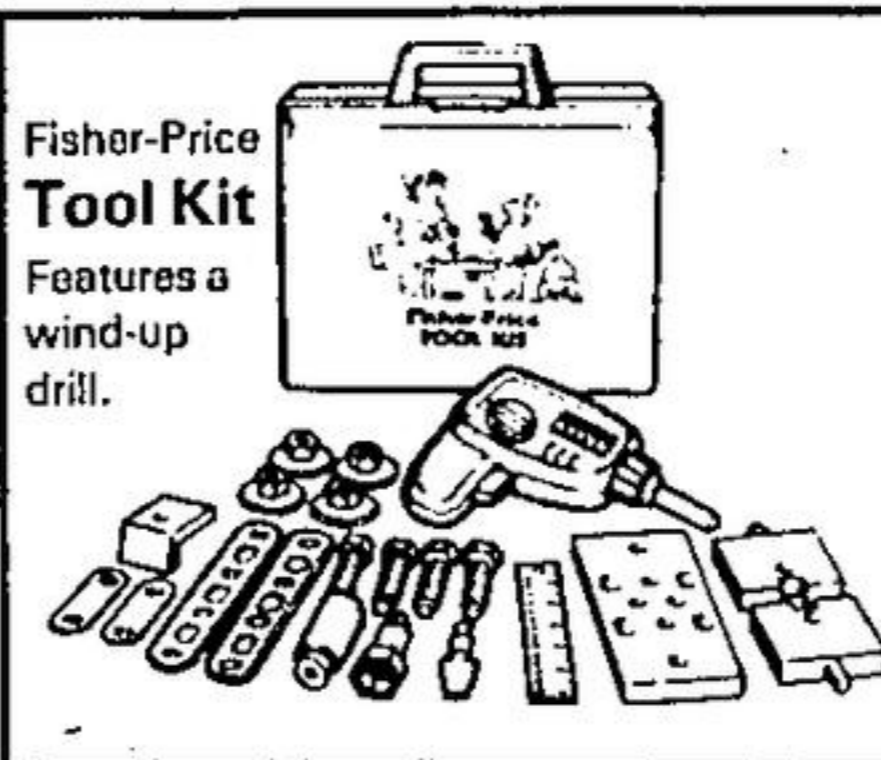

**Fisher-Price
Tool Kit**
Features a
wind-up
drill.

Tool Kit
23-piece hard-working tool kit, full of gadgets for young "do-it-yourselfers." Features a spring action, wind-up drill.
Reg. $19.88
SALE $15.70

SPECTOGRAPH
• Special new design stencils. Spectacular design-making toy for older children.
• Guiding stylus through design tracks makes 3 color pens move in loops and swirls creating intricate designs.
• The number of designs that can be created is endless because each of the many hole-groove-open positions creates different designs.
• Includes Spectograph, paper, 4 color pens, and design book. Ages 8 and up.
Reg. $12.88
SALE $10.30