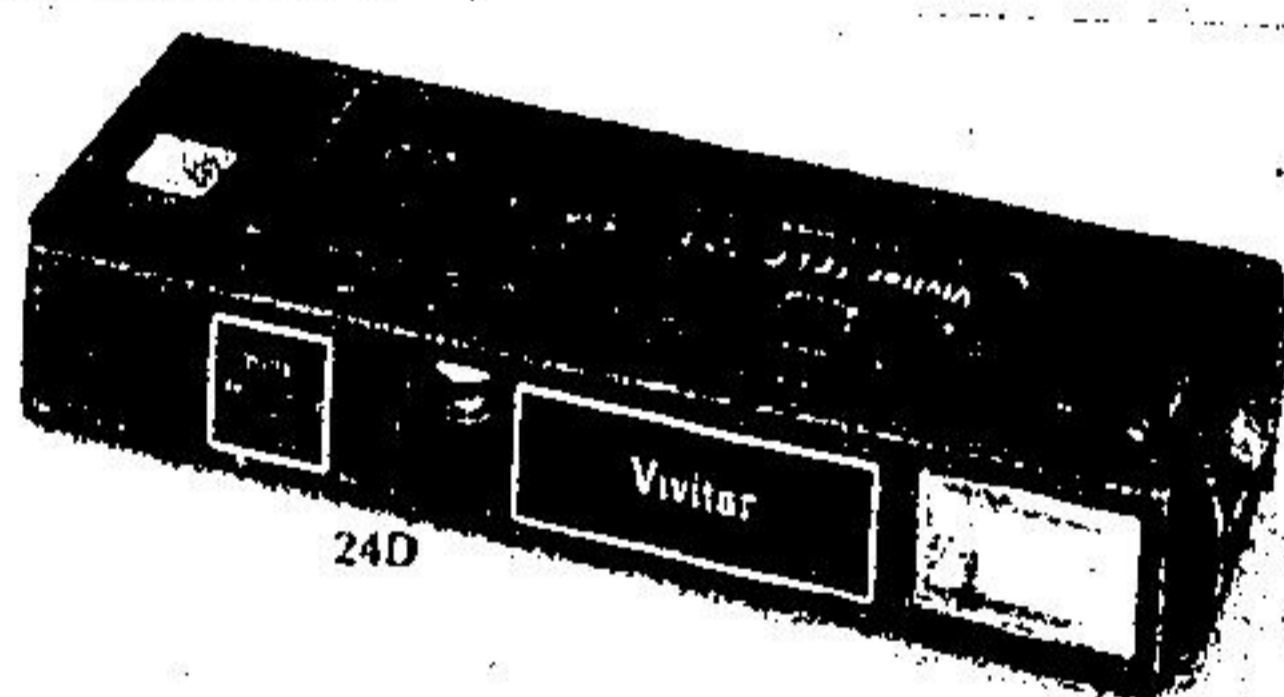

# GREAT BUYS on photo and business needs!

**Yashica FX-2 with case**  
 (24A) 107 — 35mm SLR camera with 50mm f/2.0 lens. TFL full aperture light reading, match needle exposure system. B through 1 to 1000 sec. shutter speeds.  
 Eaton price, each **199<sup>99</sup>**

**Canonet GIII-17**  
 (24B) 107 — Rangefinder camera. Auto exposure control. With Canolite "D" flash, case.  
 Eaton price, complete **189<sup>99</sup>**  
 (DEPT. 512)

**Vivitar zoom lens**  
 (24C) 110 — F/4.5, 80-200mm zoom. Canon mount.  
 Eaton price, each **214<sup>99</sup>**