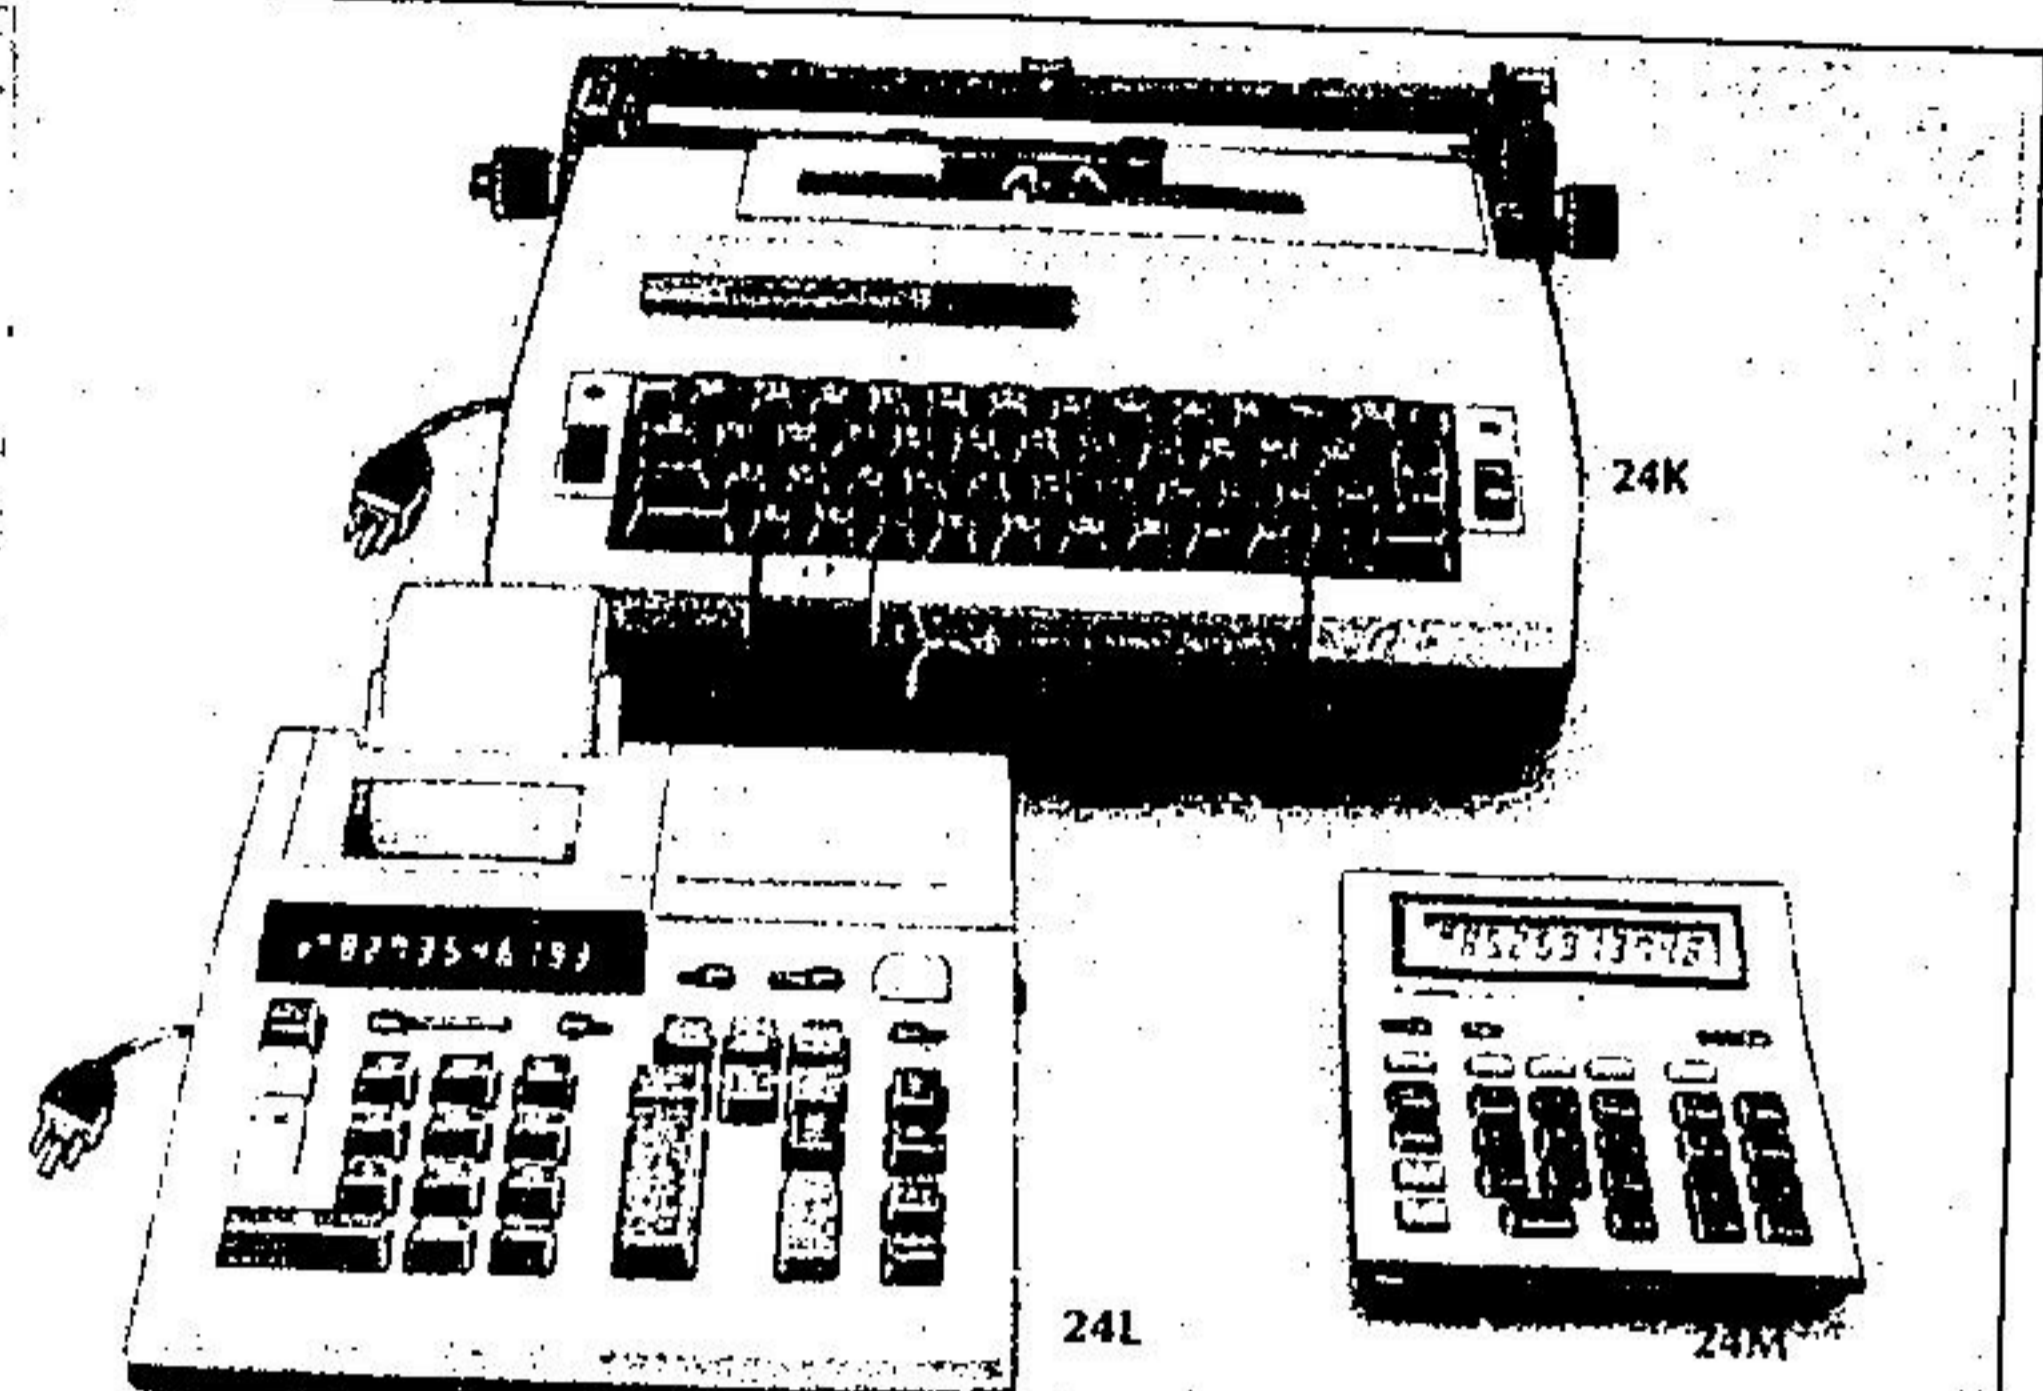

# GREAT BUYS on photo and business needs!

**Yashica FX-2 with case**  
 (24A) 107 — 35mm SLR camera with 50mm f/2.0 lens. TFL full aperture light reading, match needle exposure system. B through 1 to 1000 sec. shutter speeds.  
 Eaton price, each **199<sup>99</sup>**

**Canonet GIII-17**  
 (24B) 107 — Rangefinder camera. Auto exposure control. With Canolite "D" flash, case.  
 Eaton price, complete **189<sup>99</sup>**  
 (DEPT. 512)

**Vivitar zoom lens**  
 (24C) 110 — F/4.5, 80-200mm zoom. Canon mount.  
 Eaton price, each **214<sup>99</sup>**

**Save 40.00 Smith-Corona**  
 (24K) 047 — Enterprise portable electric typewriter. Cartridge ribbon, power return, 42 keys, 84 char. Carrying case.  
 Eaton reg. 294.95,  
 Each **254<sup>95</sup>**  
 (DEPT. 306)