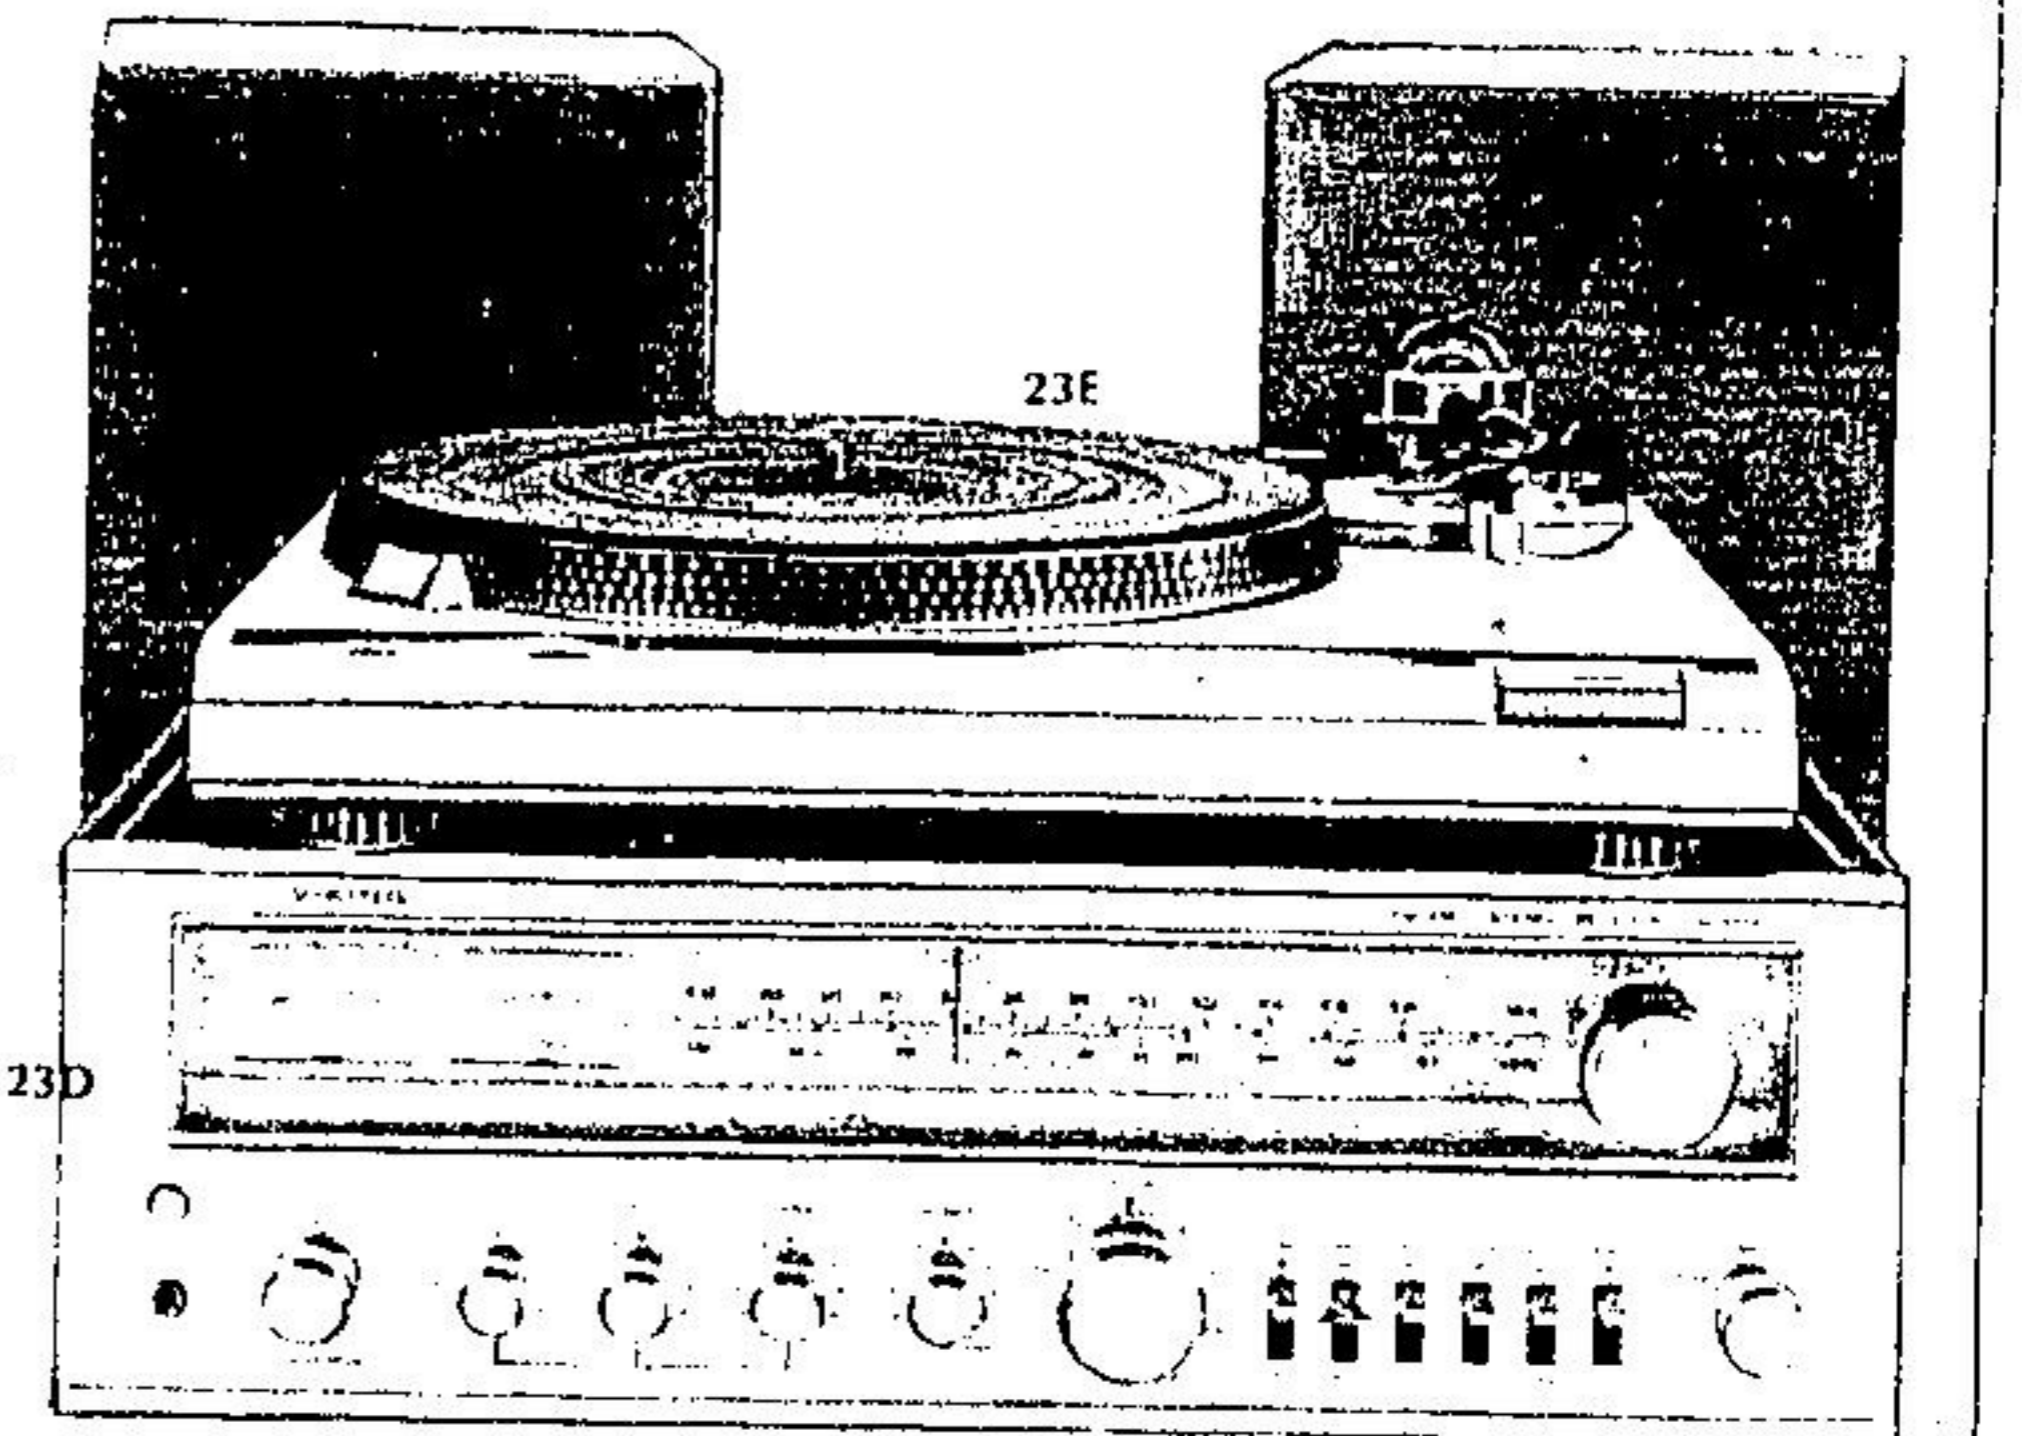

23E

23D

60.00 off 14" Viking color TV!

(23A) 428 — Has 100% solid state modular circuitry to prolong component life and make repairs a snap! In-line picture tube provides sharp clear color. Contemporary styled cabinet in walnut grained polystyrene. Model 5912-14C.

Eaton reg. 429.95, Each
369⁹⁵

(23A1) 415 — (Not shown.) Asco TV stand. Black swivel top, chrome-color pedestal base. Model FS-18-25. Eaton price, each 39.95 (DEPT. 460)

Mason and Risch piano and bench!

(23B) 588 — A fine instrument from a quality maker — sale priced to harmonize with your budget! Strikes a beautiful chord, doesn't it? Eaton's is proud to offer this Mason and Risch piano in Italian Provincial, walnut veneer finish. At this sale price we can make beautiful music together! Bench included. Model 465.

Eaton price, each
1,595⁰⁰
(DEPT. 360)

Lloyd's stereo radio!

(23C) 426 — Dynamic Lloyd's portable AM/FM stereo radio with cassette recorder. Tape directly from the radio, any auxiliary source or live with the built-in twin microphones. Has automatic level control. Operates on AC 100v or 4 "D" cell batteries (not included). Model V162.

Eaton price, complete
109⁹⁵

T. EATON CO.
HEADQUARTERS, TORONTO

40.00 saving!

(23D) 421 — Viking model SC5813 AM/FM stereo receiver: 30W RMS/PC min. with 0.5% T.H.D. plus acoustic suspension speakers S55B13B each with 10" woofer, 4" flare dome tweeter. Eaton reg. 399.95, Complete

359⁹⁵

(23E) 421 — Technics turntable, semi-automatic, has anti-skate, pitch control, stroboscope and cartridge. Model SLB2. Eaton price, each

179⁹⁵
(DEPT. 260)