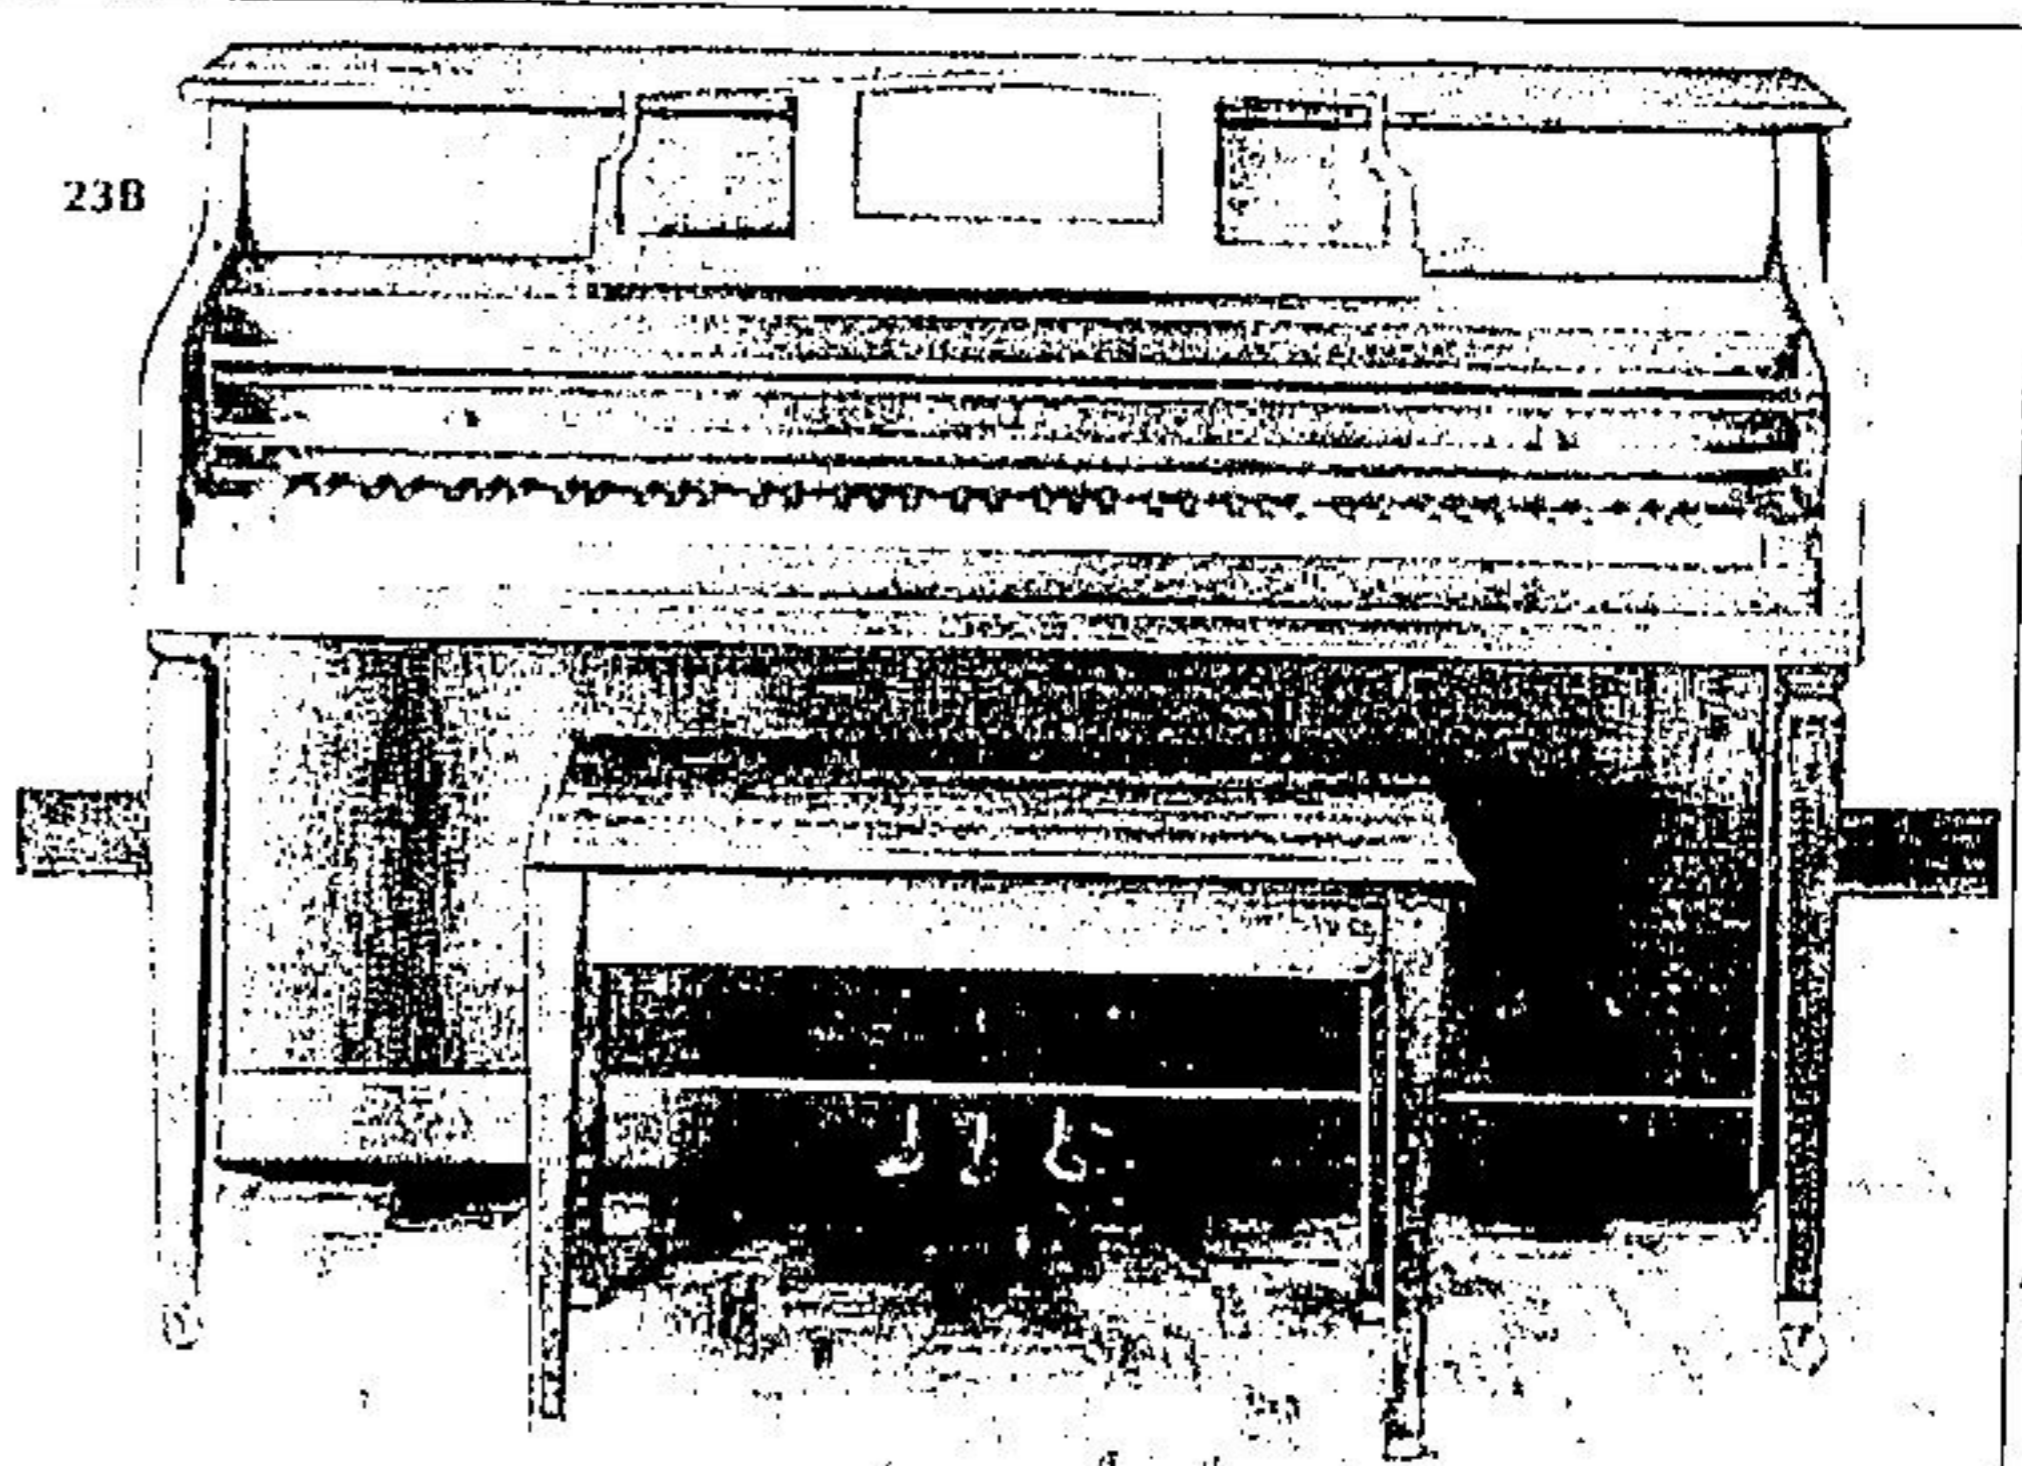

GREAT BUYS on color TVs! Stereo radios!

23B

60.00 off 14" Viking color TV!

(23A) 428 — Has 100% solid state modular circuitry to prolong component life and make repairs a snap! In-line picture tube provides sharp clear color. Contemporary styled cabinet in walnut grained polystyrene. Model 5912-14C.

Eaton reg. 429.95, Each
369⁹⁵

(23A1) 415 — (Not shown.) Asco TV stand. Black swivel top, chrome-color pedestal base. Model FS-18-25. Eaton price, each 39.95 (DEPT. 460)

Mason and Risch piano and bench!

(23B) 588 — A fine instrument from a quality maker — sale priced to harmonize with your budget! Strikes a beautiful chord, doesn't it? Eaton's is proud to offer this Mason and Risch piano in Italian Provincial, walnut veneer finish. At this sale price we can make beautiful music together! Bench included. Model 465.

Eaton price, each
1,595⁰⁰
(DEPT. 360)

Lloyd's stereo radio!

(23C) 426 — Dynamic Lloyd's portable AM/FM stereo radio with cassette recorder. Tape directly from the radio, any auxiliary source or live with the built-in twin microphones. Has automatic level control. Operates on AC 100v or 4 "D" cell batteries (not included). Model V162.

Eaton price, complete
109⁹⁵

T. EATON CO.
HEADQUARTERS, TORONTO

40.00 saving!

(23D) 421 — Viking model SC5813 AM/FM stereo receiver: 30W RMS/PC min. with 0.5% T.H.D. plus acoustic suspension speakers S55B13B each with 10" woofer, 4" flare dome tweeter. Eaton reg. 399.95, Complete

359⁹⁵

(23E) 421 — Technics turntable, semi-automatic, has anti-skate, pitch control, stroboscope and cartridge. Model SLB2. Eaton price, each

179⁹⁵
(DEPT. 260)