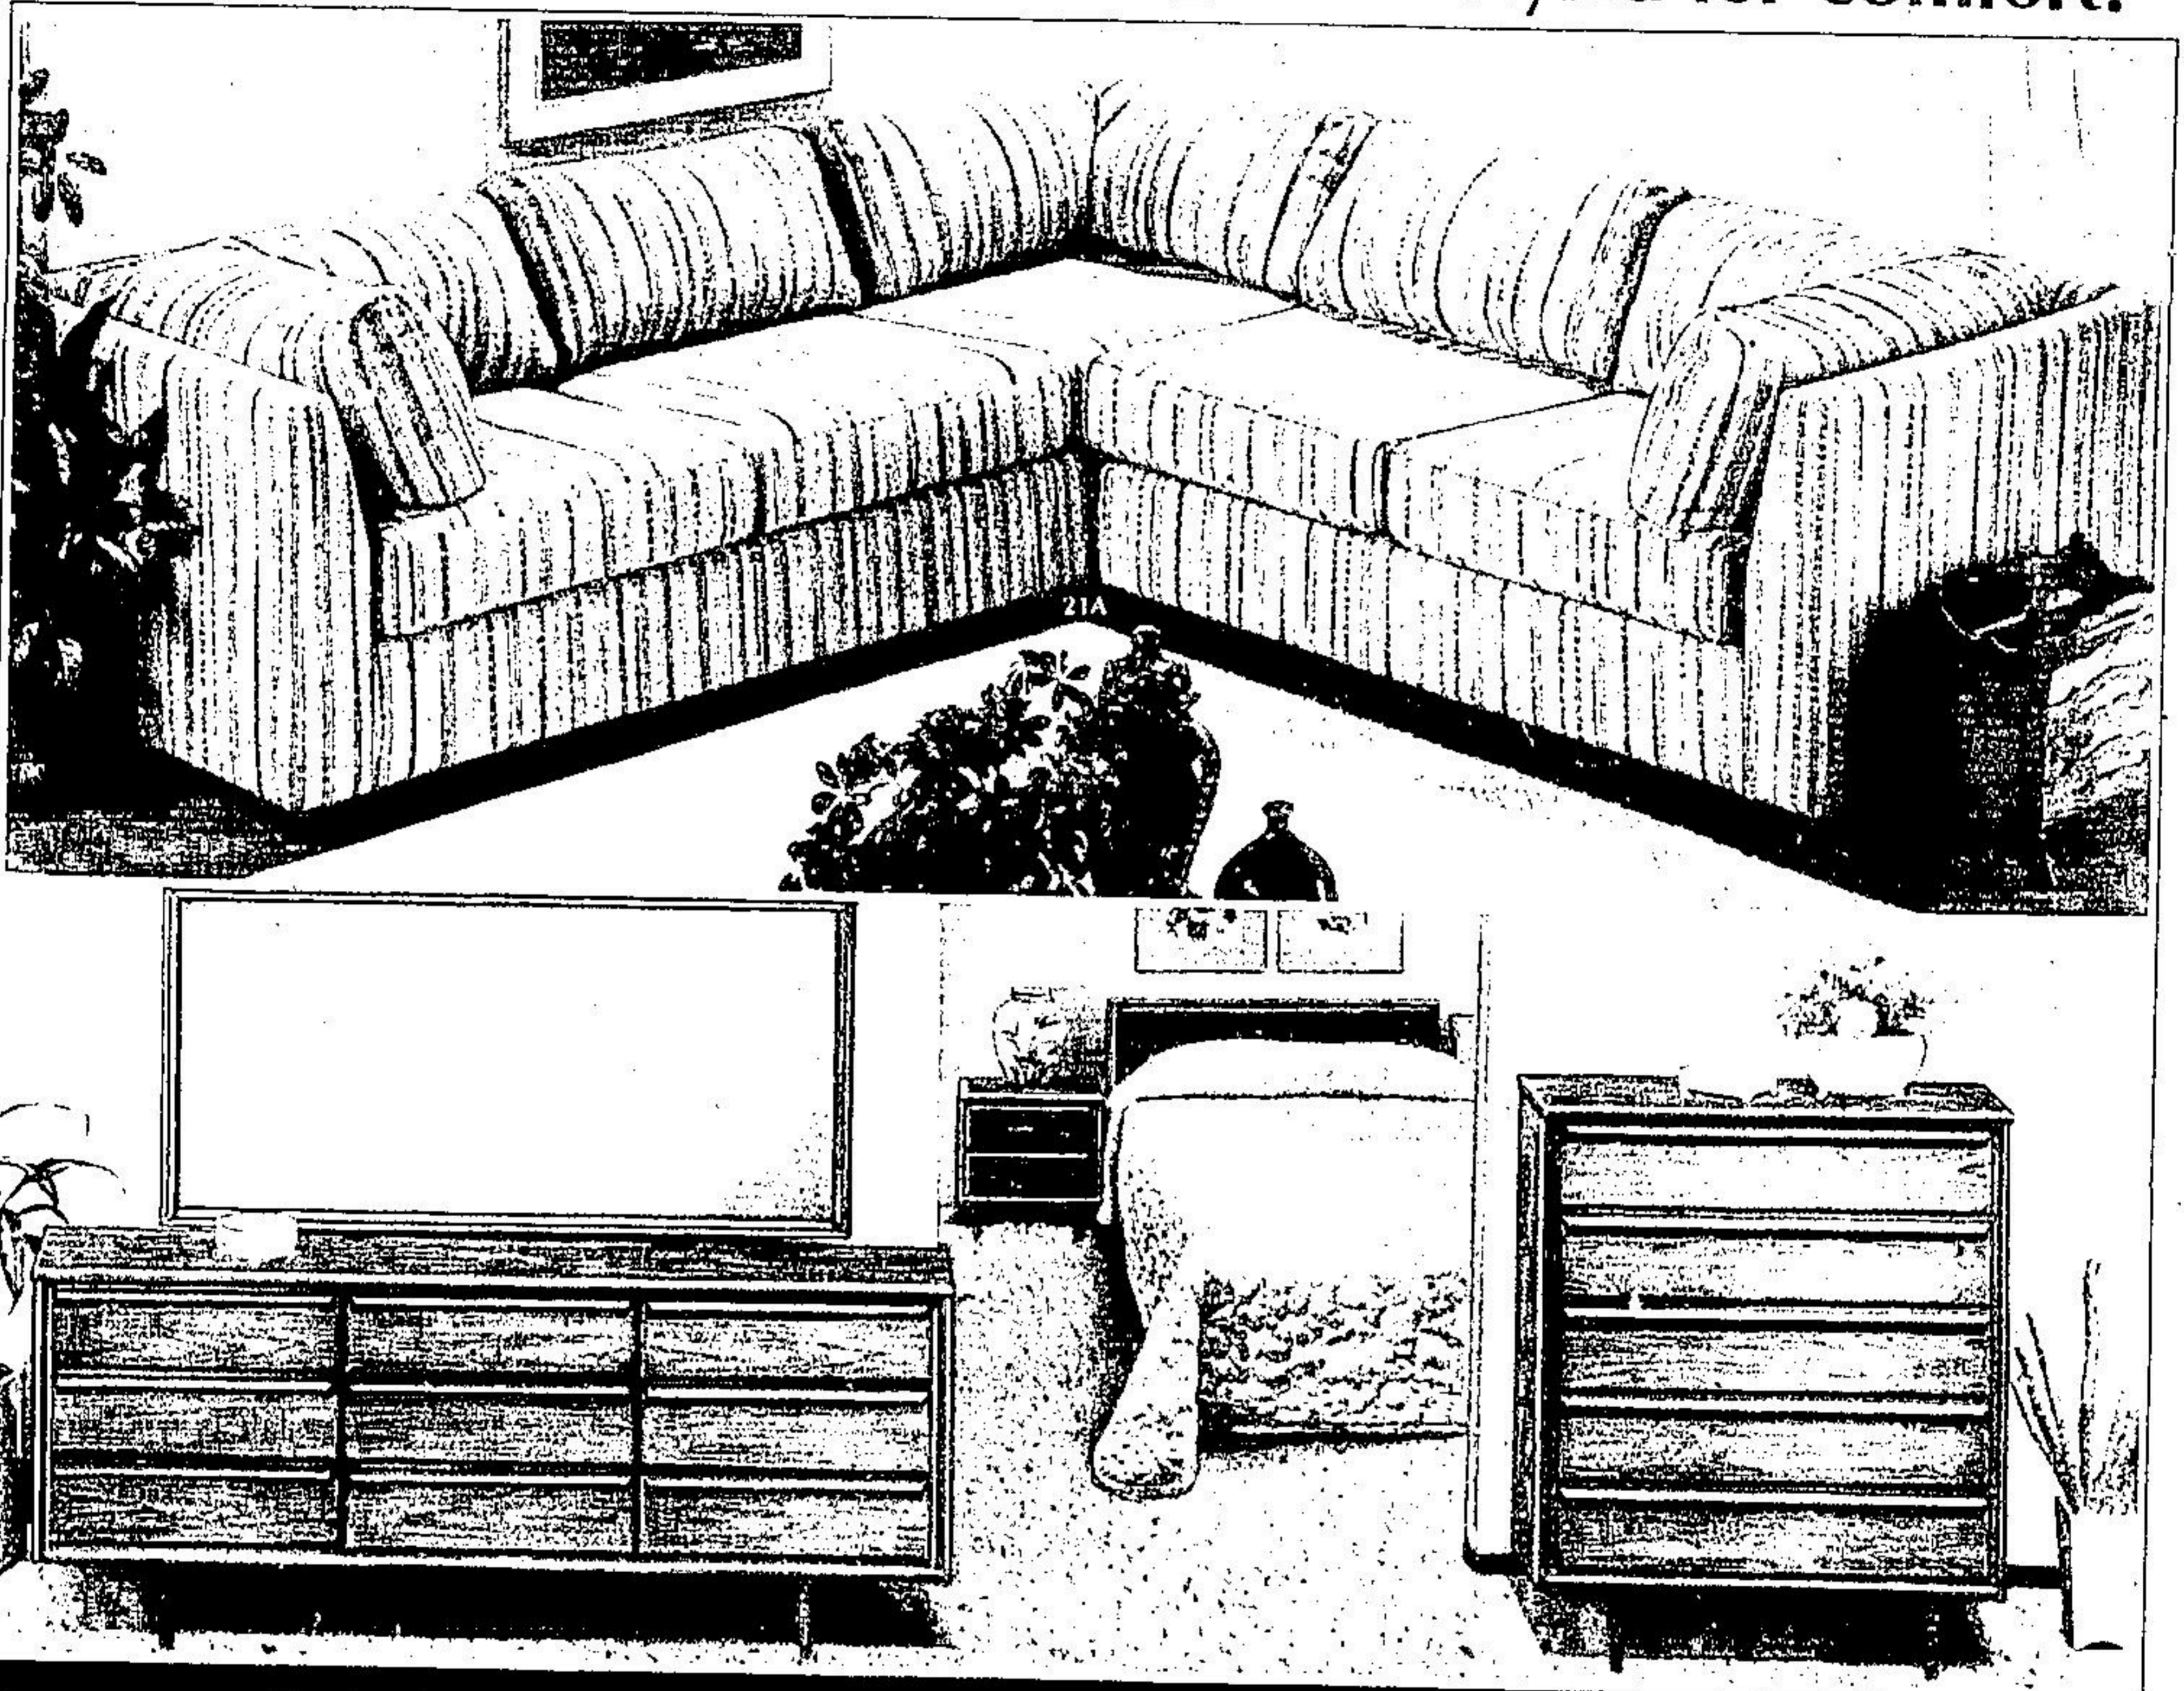

SALE PRICED and styled for comfort!

What style!
What comfort!
Natural colour
sectional

Eaton price, 2 pcs.

479⁹⁹

(21A) 494 — The tailored sofa and one armed love seat give you good looks - low priced! Tuxedo arms, loose seat and back cushions. Sinuous steel spring construction. Polyurethane foam cushions all wrapped with Fortrel polyester. Kiln dried hardwood frame. Nylon cover in natural tone stripes. Reversible seats. Charge it on your Eaton's account today!

(DEPT. 470)

Contemporary
walnut look
bedroom suite

Eaton price,
4-pcs.

699⁹⁹

(21B) 468 — What value! Suite includes triple dresser with 9 drawers, large mirror, 5 drawer chest and a 54/60" headboard. Lovely walnut satin finish and solid walnut drawer pulls. Dust panels on bottom of each drawer.