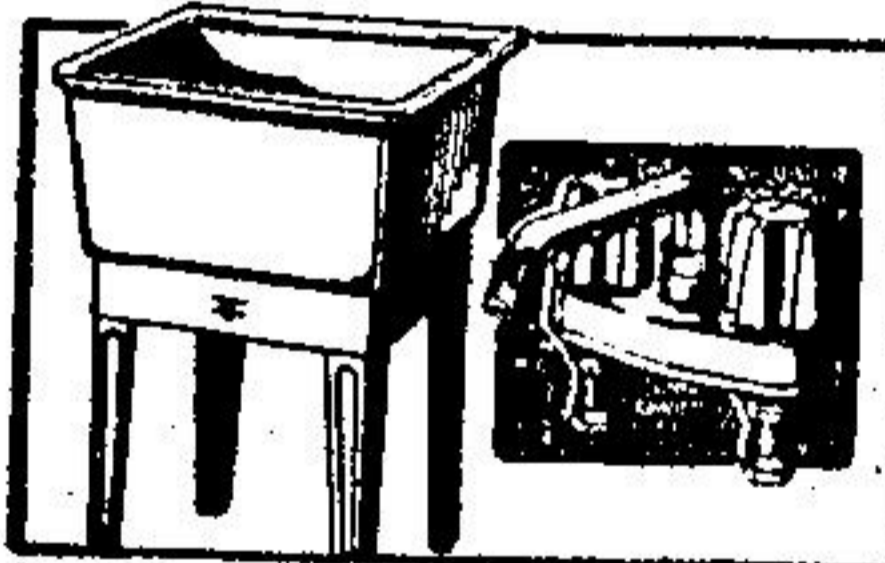

### d) Wall Hung Basin

White wall hung basin, approximately 19" x 17".

**29<sup>95</sup>**  
Reg. 34.99