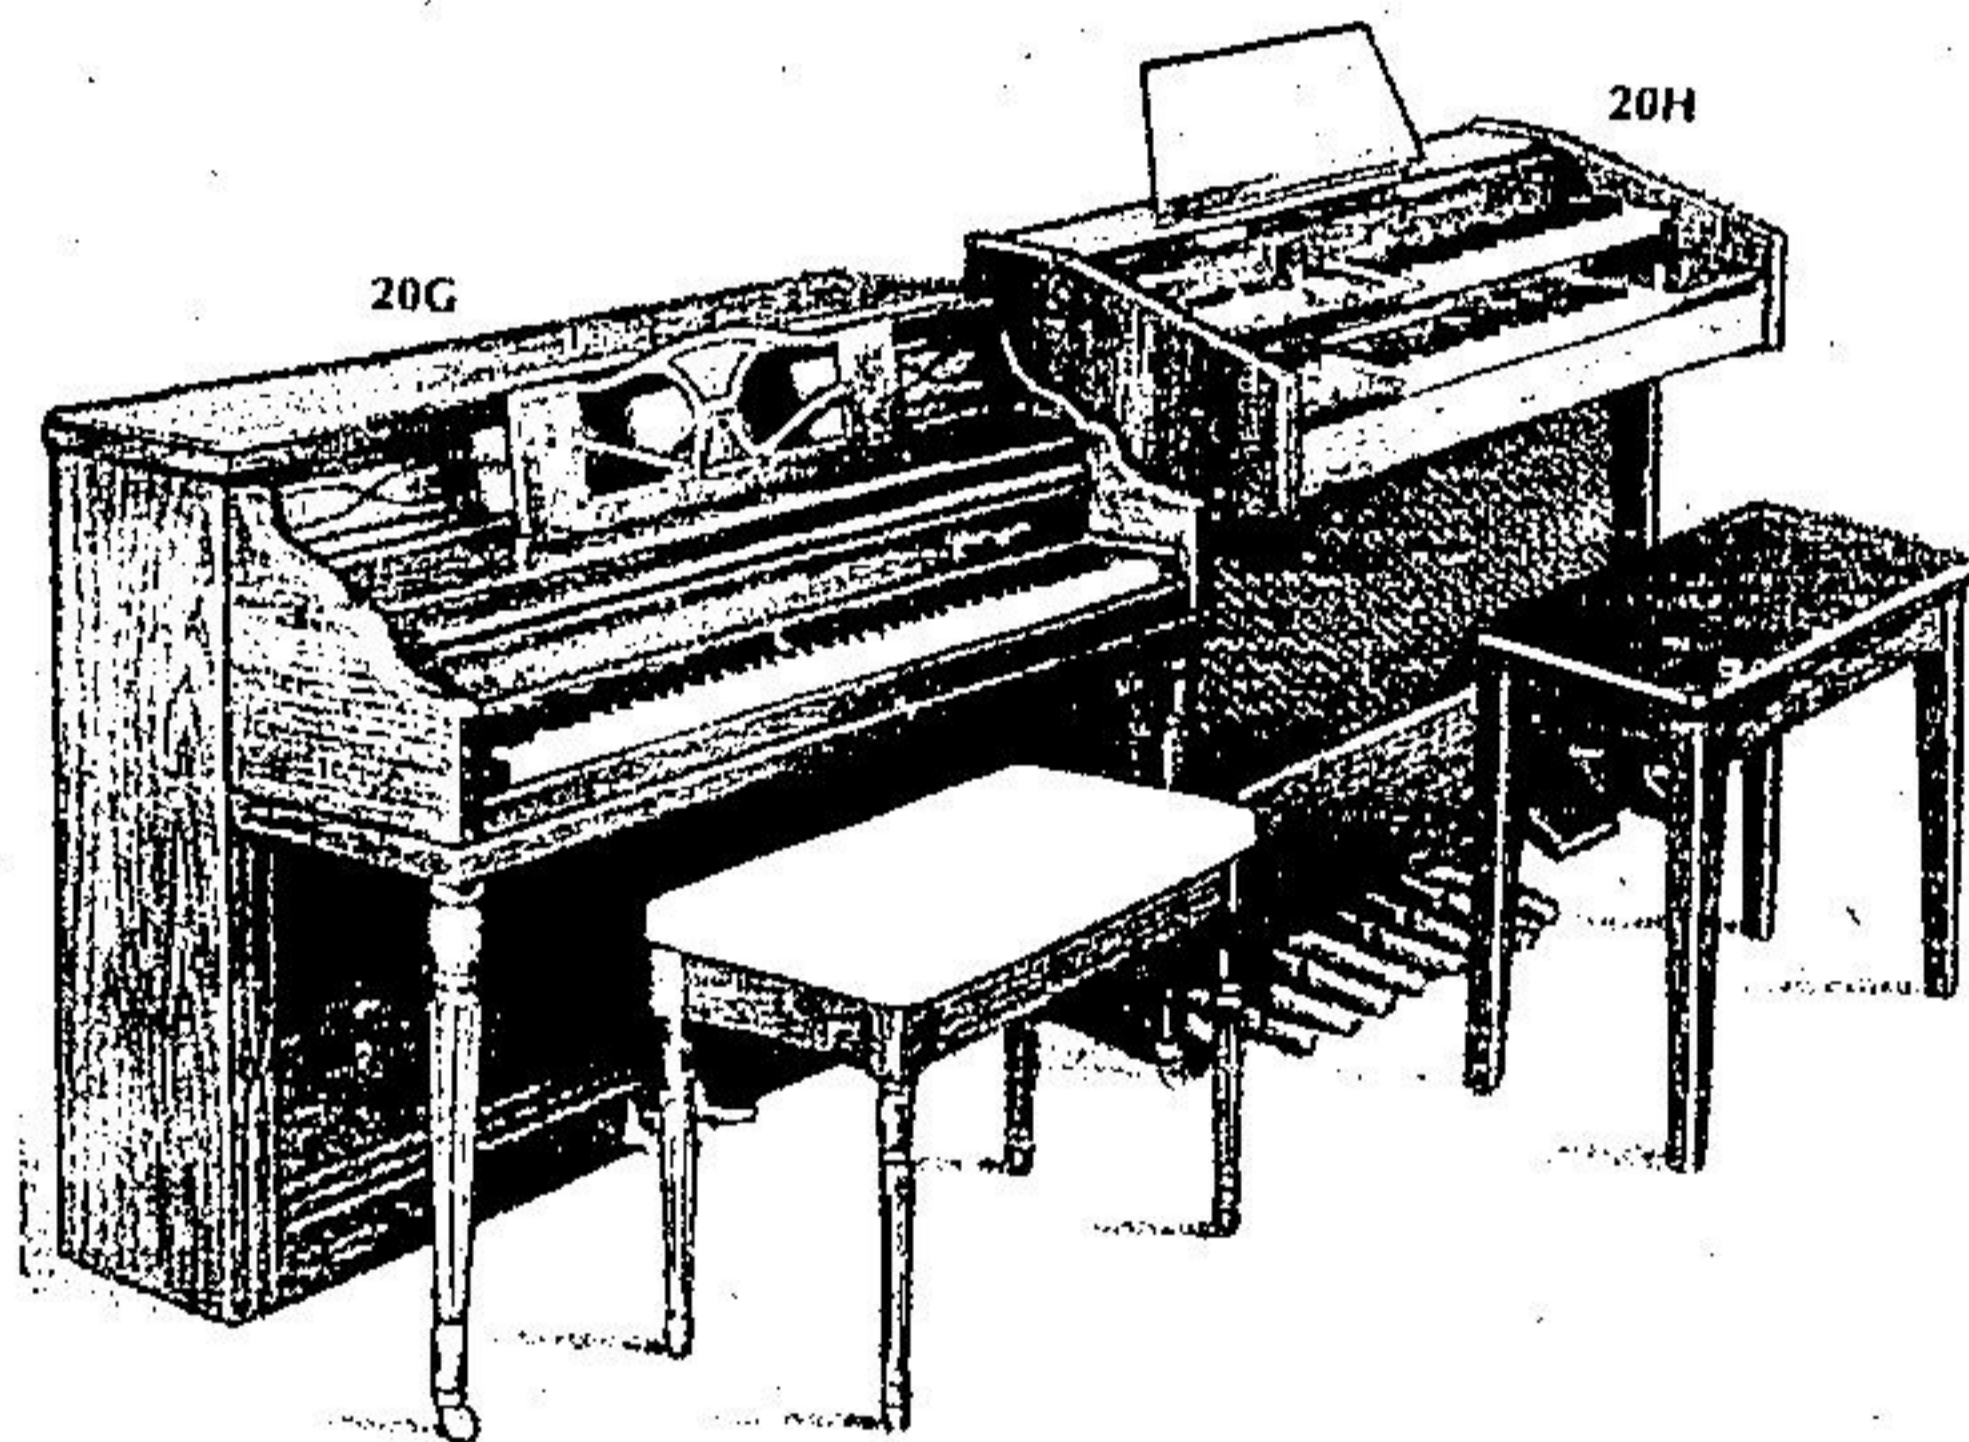

(DEPT. 460)

**Versatile Bush TV cart**

Eaton price, each **199<sup>95</sup>**

(20C) 415 — Chrome ends accent wood rails and hardboard shelves in walnut colour finish. Casters for easy mobility. Makes a good tea cart too. Model 7560. Television not included. (DEPT. 460)

**Sanyo cassette deck**

Eaton price, each **199<sup>95</sup>**

(20D) 425 — Stereo with Dolby Noise Reduction. Permalloy recording/playback head gives wider frequency response, lower distortion, longer head life. Front loading deck with rapid action pushbuttons. Easy to use model RD5008. (DEPT. 260)

20D

20E

20F

20G

20H

**Drift free FM! AM/FM Panasonic table radio**

Eaton price, each **44<sup>95</sup>**

(20E) 426 — 2 step control for adjusting tone. 4" pm dynamic speaker. Automatic frequency control. Walnut look cabinet. Model RE-6278.