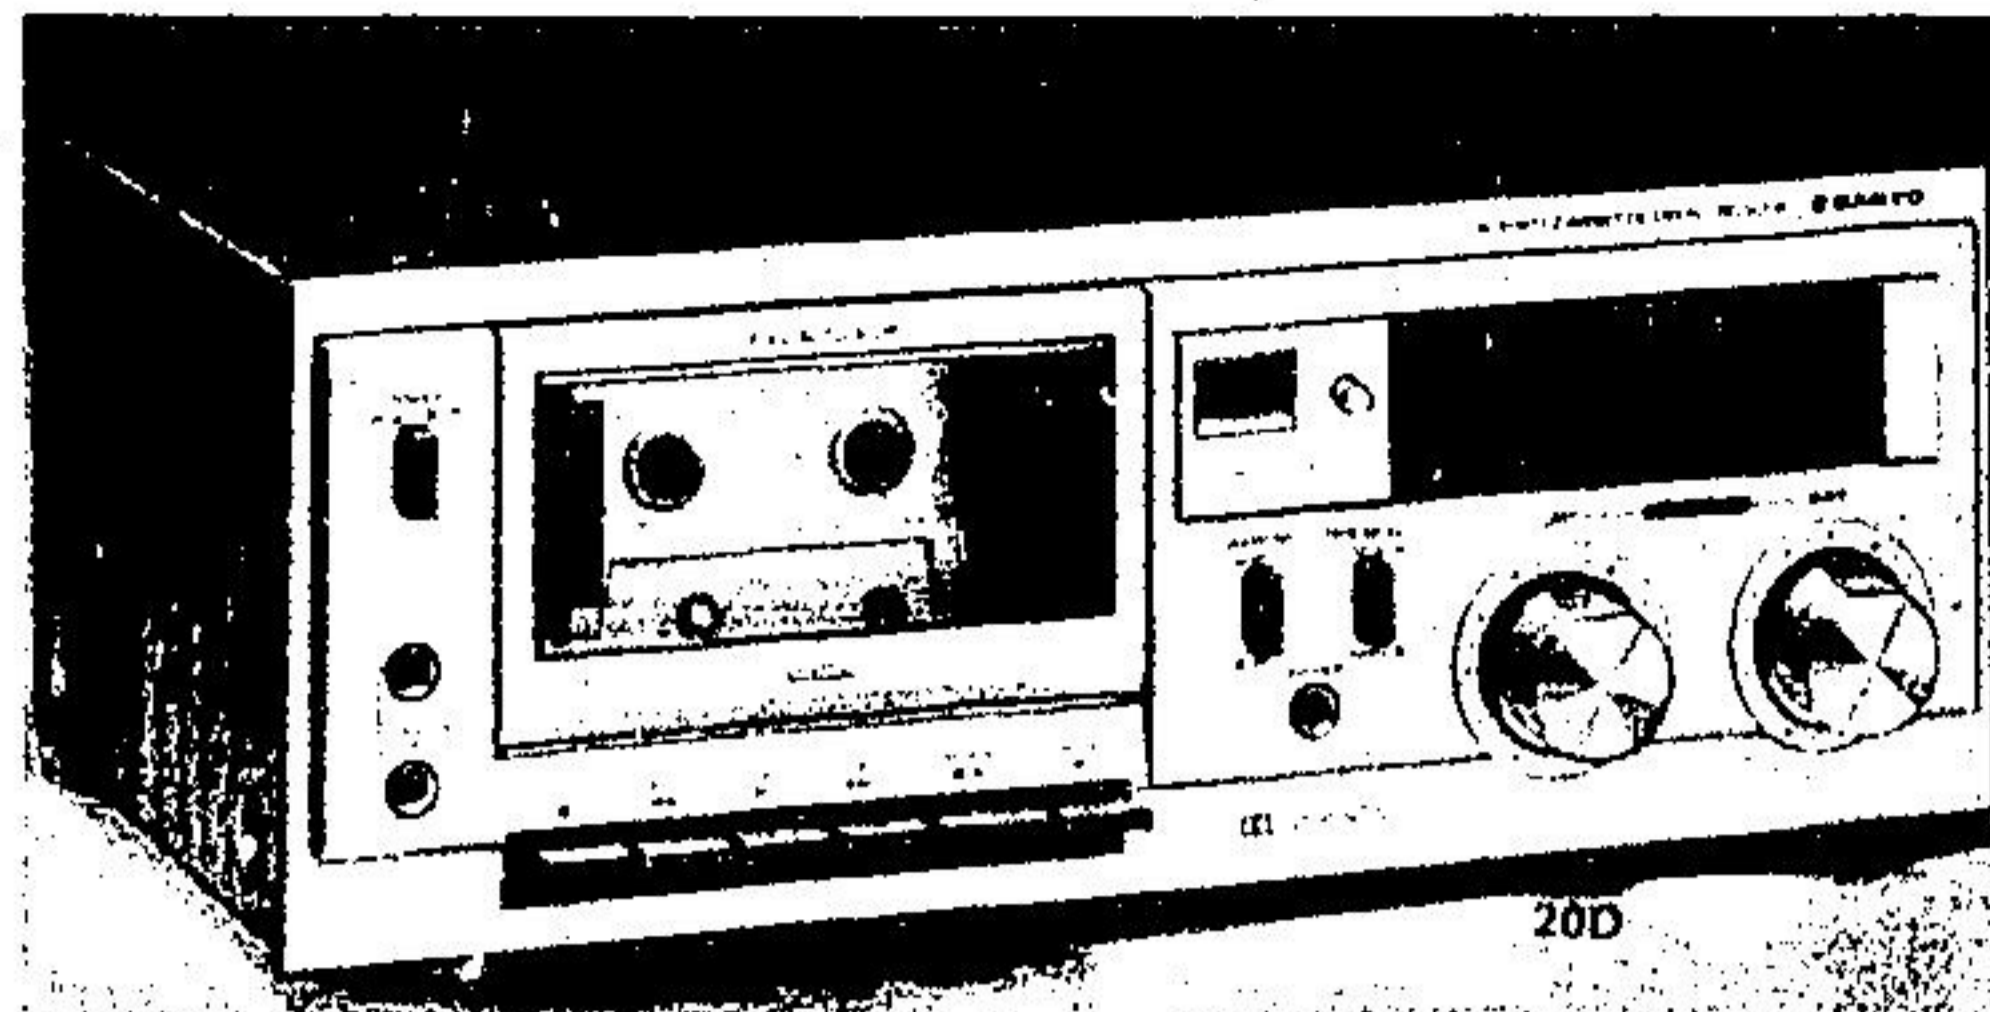

Electrohome 20" TV

Eaton price, each **599⁹⁵**

(20A) 428 — "The Duncan" will give you crisp viewing and the fine sound you can expect from Electrohome! Electronic channel tuning, automatic fine tuning and more. Wood cabinet has walnut vinyl finish. Model C46-914.

Save 200.00. Zenith Amalfi 26" color TV!

Eaton reg. 1,299.95, Each **1,099⁹⁵**

(20B) 428 — The remote control zoom button gives instant close-ups! 50% larger than the original. Built-in converter capable of receiving up to 105 channels. Electronic tuning and more! Pecan woodgrained cabinet has STYLE! Model SL2593P.

(DEPT. 460)

Versatile Bush TV cart

Eaton price, each **199⁹⁵**

(20C) 415 — Chrome ends accent wood rails and hardboard shelves in walnut colour finish. Casters for easy mobility. Makes a good tea cart too. Model 7560. Television not included. (DEPT. 460)

Sanyo cassette deck

Eaton price, each **199⁹⁵**

(20D) 425 — Stereo with Dolby Noise Reduction. Permalloy recording/playback head gives wider frequency response, lower distortion, longer head life. Front loading deck with rapid action pushbuttons. Easy to use model RD5008. (DEPT. 260)

20D

20F

Drift free FM! AM/FM Panasonic table radio

Eaton price, each **44⁹⁵**

(20E) 426 — 2 step control for adjusting tone. 4" pm dynamic speaker. Automatic frequency control. Walnut look cabinet. Model RE-6278.

AKG stereo headphones

Eaton price, each **49⁹⁵**

(20F) 425 — Have high quality reproduction plus comfort with these. Headband with soft inner padding. Model K80. (DEPT. 260)

Play a fine tune on a Mason & Risch piano!

Eaton price, each **1,850⁰⁰**