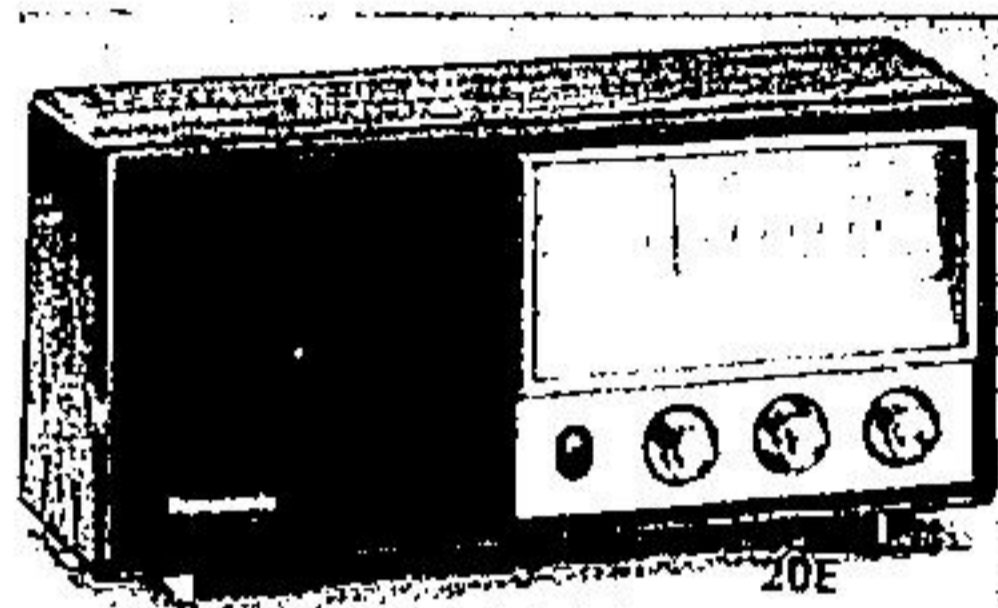

Electrohome 20" TV

Eaton price, each **599⁹⁵**

(20A) 428 — "The Duncan" will give you crisp viewing and the fine sound you can expect from Electrohome! Electronic channel tuning, automatic fine tuning and more. Wood cabinet has walnut vinyl finish. Model C46-914.

Save 200.00. Zenith Amalfi 26" color TV!

Eaton reg. 1,299.95, Each **1,099⁹⁵**

(20B) 428 — The remote control zoom button gives instant close-ups! 50% larger than the original. Built-in converter capable of receiving up to 105 channels. Electronic tuning and more! Pecan woodgrained cabinet has STYLE! Model SL2593P.

(DEPT. 460)

Versatile Bush TV cart

Eaton price, each **199⁹⁵**

(20C) 415 — Chrome ends accent wood rails and hardboard shelves in walnut colour finish. Casters for easy mobility. Makes a good tea cart too. Model 7560. Television not included. (DEPT. 460)

Sanyo cassette deck

Eaton price, each **199⁹⁵**

(20D) 425 — Stereo with Dolby Noise Reduction. Permalloy recording/playback head gives wider frequency response, lower distortion, longer head life. Front loading deck with rapid action pushbuttons. Easy to use model RD5008. (DEPT. 260)

20F

Drift free FM! AM/FM Panasonic table radio

Eaton price, each **44⁹⁵**

(20E) 426 — 2 step control for adjusting tone. 4" pm dynamic speaker. Automatic frequency control. Walnut look cabinet. Model RE-6278.

AKG stereo headphones

Eaton price, each **49⁹⁵**

(20F) 425 — Have high quality reproduction plus comfort with these. Headband with soft inner padding. Model K80. (DEPT. 260)

Play a fine tune on a Mason & Risch piano!

Eaton price, each **1,850⁰⁰**