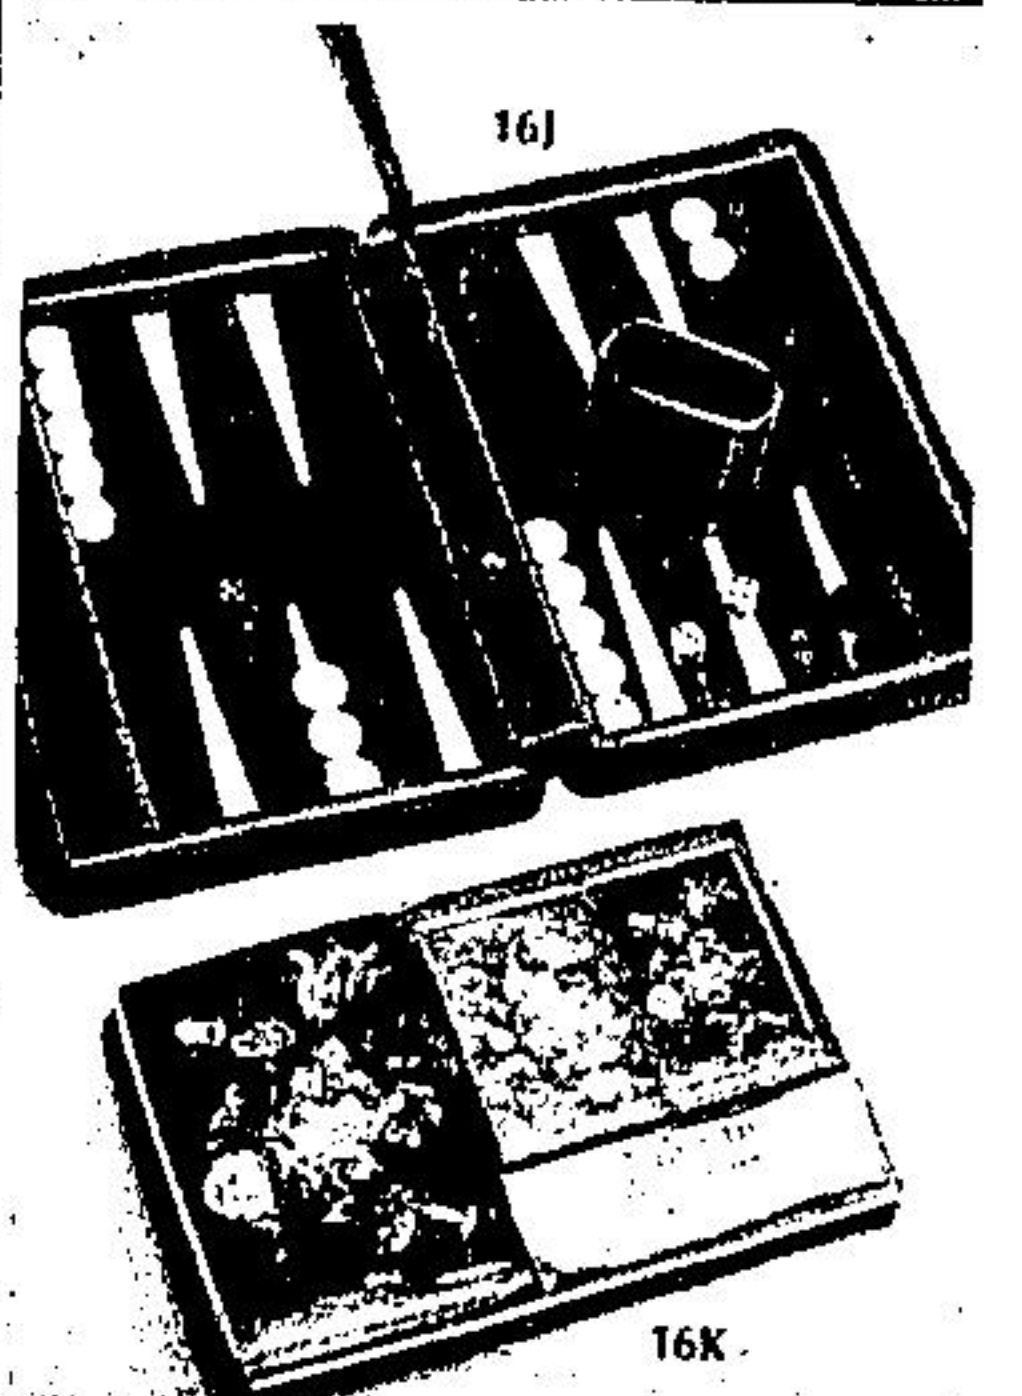

Reader's Digest Complete Guide to Needlework
Eaton price, each **19.99**

(16G) 036 — A great guide for amateur or expert! Over 2,600 photos and drawings!

The Pritikin Programme for diet and exercise
Eaton price, each **11.50**

(16H) 036 — A comprehensive guide to one of the world's healthiest diets! (DEPT. 205)

SAVE 6.99 on magnetic travel backgammon game
Eaton reg. 23.98, Set **16.99**

(16I) 048 — Folds to approx. 9 1/2 x 7". Mid. brown leather-like vinyl. Complete with co-ordinating markers, dice, cups.

SAVE 2.49 on gift-boxed bridge ensemble
Eaton reg. 6.98, Set **4.49**

(16K) 048 — Includes double deck of cards; two score pads. In assorted designs. (DEPT. 208)