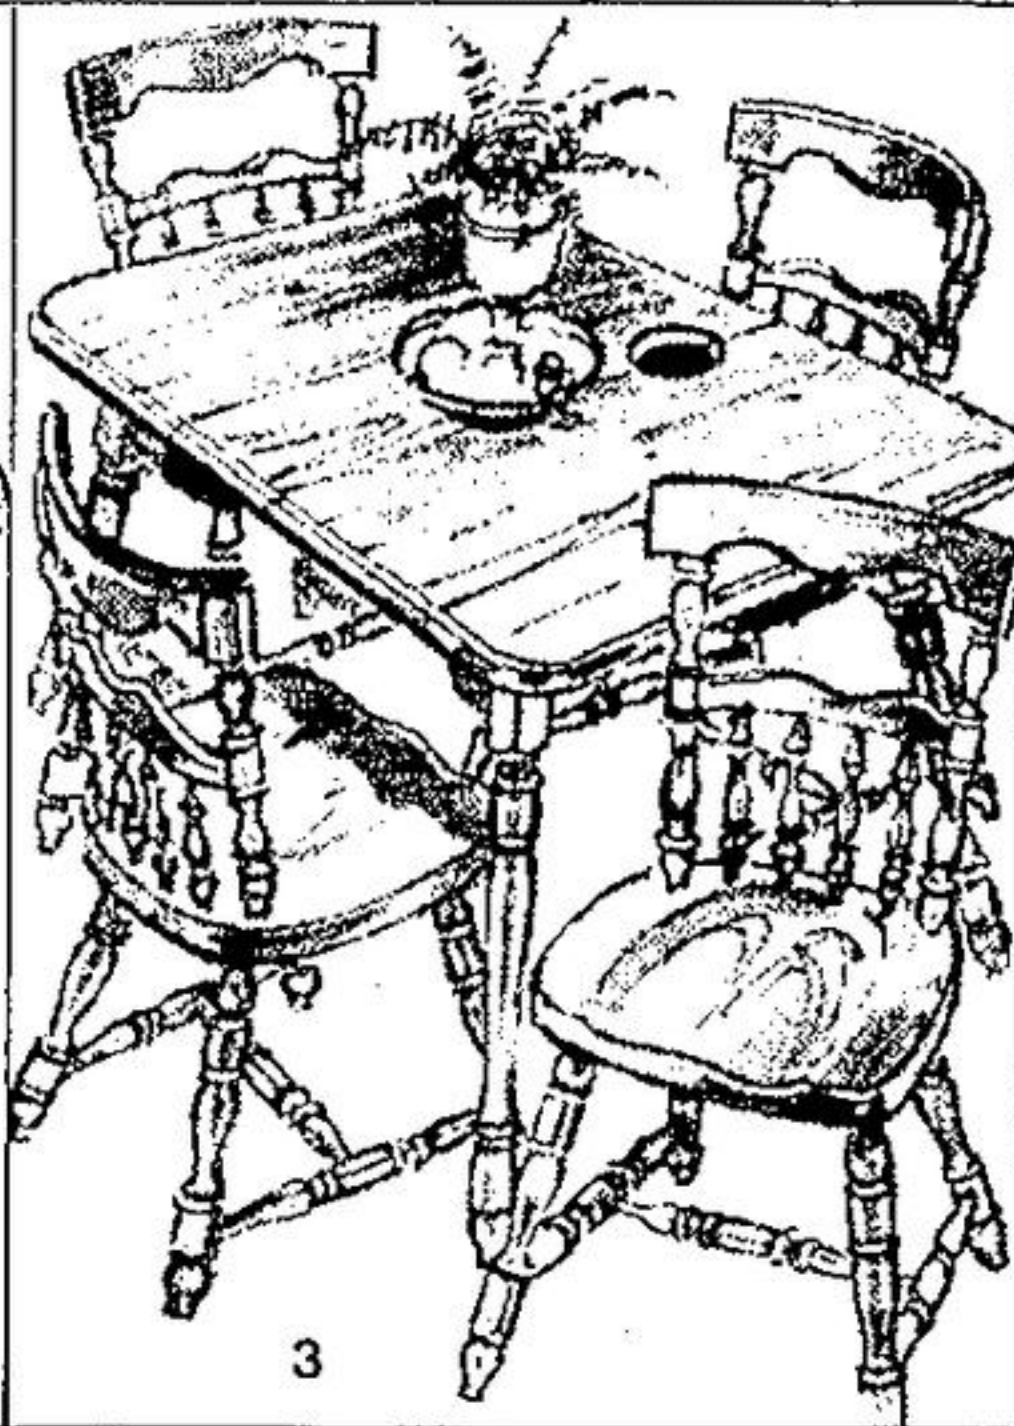

Soft sand and walnut-look — a relaxing combination
Eaton price, **289⁹⁹**
5-pcs.

(6) 491 — Chrome frames. Good-size rectangular table 36 x 48" opens to 60". Walnut-colour plastic top. Four chairs covered in comfy leather-look sand colour vinyl.
(6A) 491 — Additional chairs.
Eaton price, each 49.00
(DEPT. 470)

Choose this cleanly-styled beechwood set
Eaton price, **299⁹⁹**
5-pcs.

(7) 591 — 36" round table opens to 48". Natural beechwood with laminated plastic top. Four beechwood chairs with heavy gauge brown vinyl seat coverings.
(7A) 491 — Additional chairs.
Eaton price, each 46.00
(DEPT. 470)