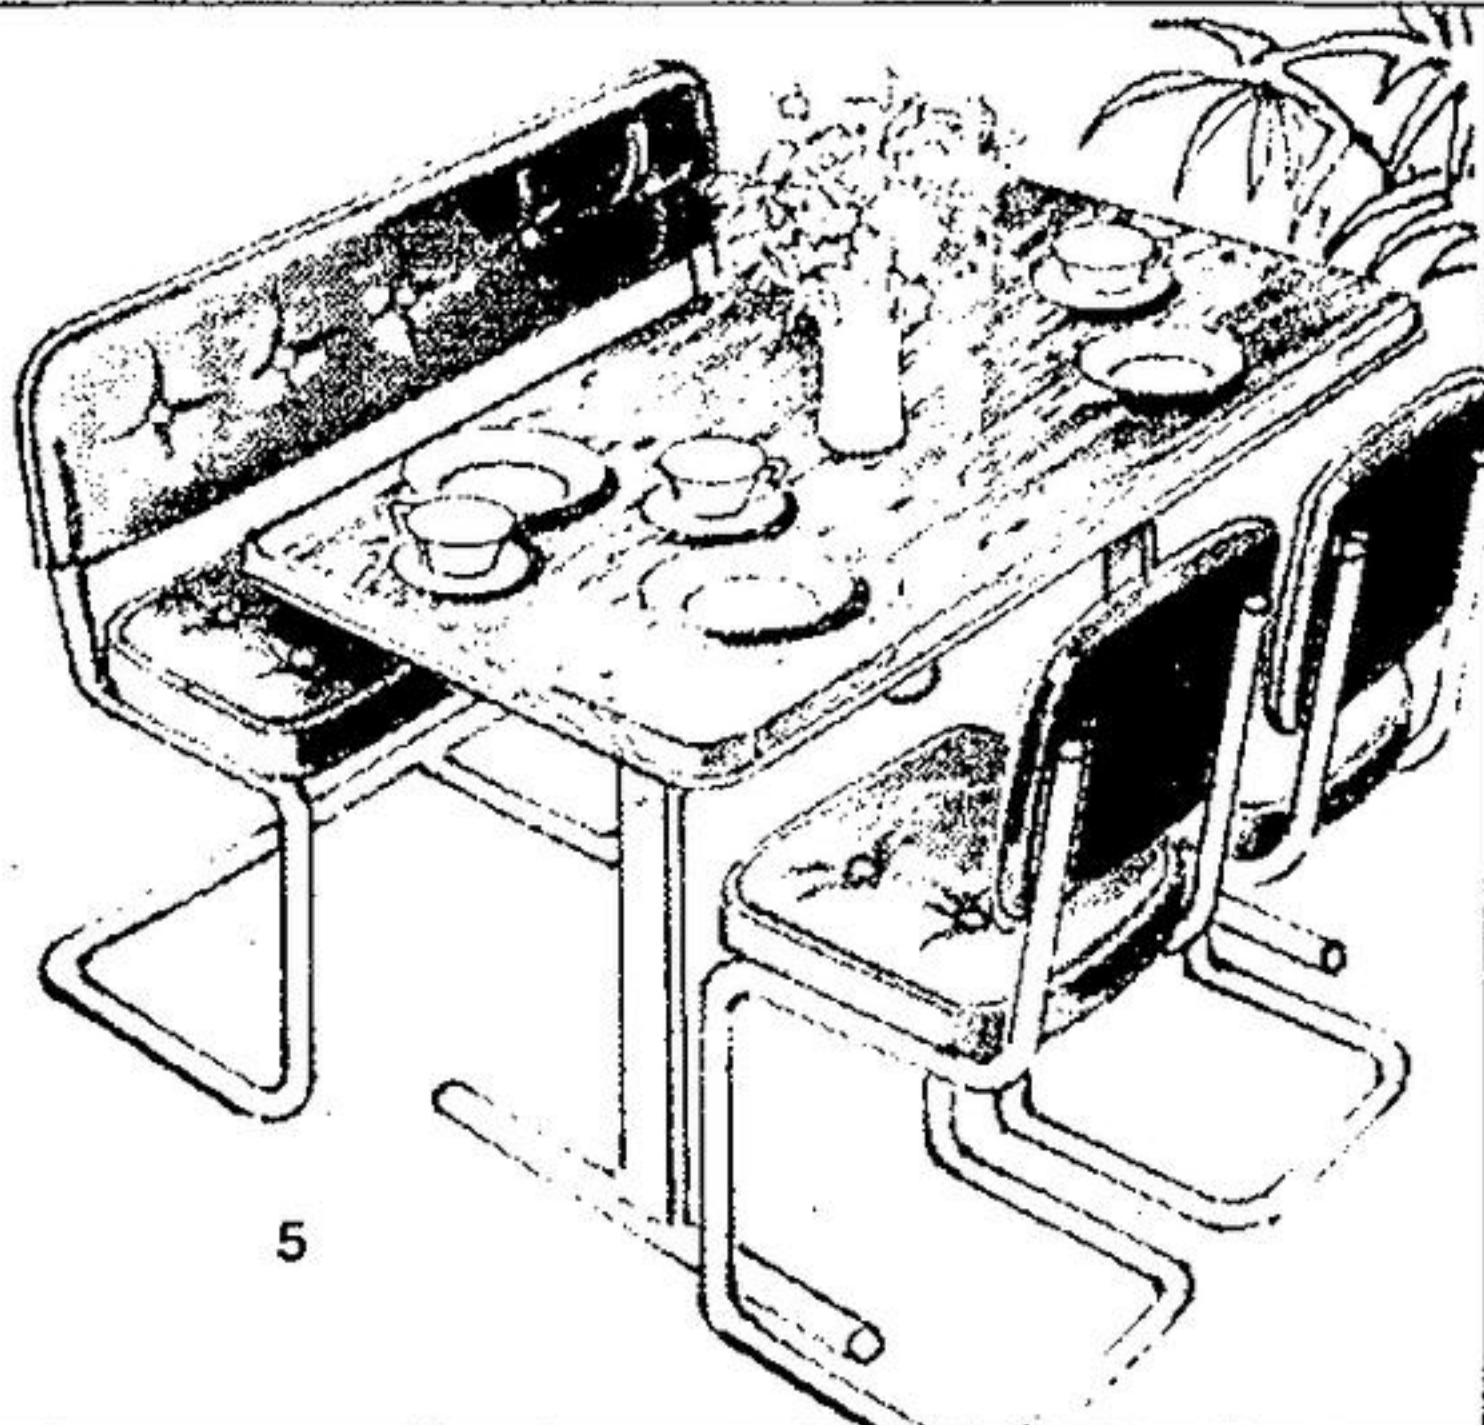

Maple finished colonial group warms your decor
Eaton price, **449⁹⁹**
5-pcs.

(3) 465 — Solid birch with maple finish. 36 x 48" table extends to a family size 68" with 2 leaves. 4 chairs to match.
(3A) 465 — Additional chairs.
Eaton price, each 69.00
(DEPT. 370)

Make it colonial for two
Eaton price, **249⁹⁹**
3-pcs.

(4) 465 — Maple finished birchwood, 20 x 40" drop-leaf table opens to 40" round. Two high-backed chairs.
(4A) 465 — Additional chairs.
Eaton price, each 60.00
(DEPT. 370)