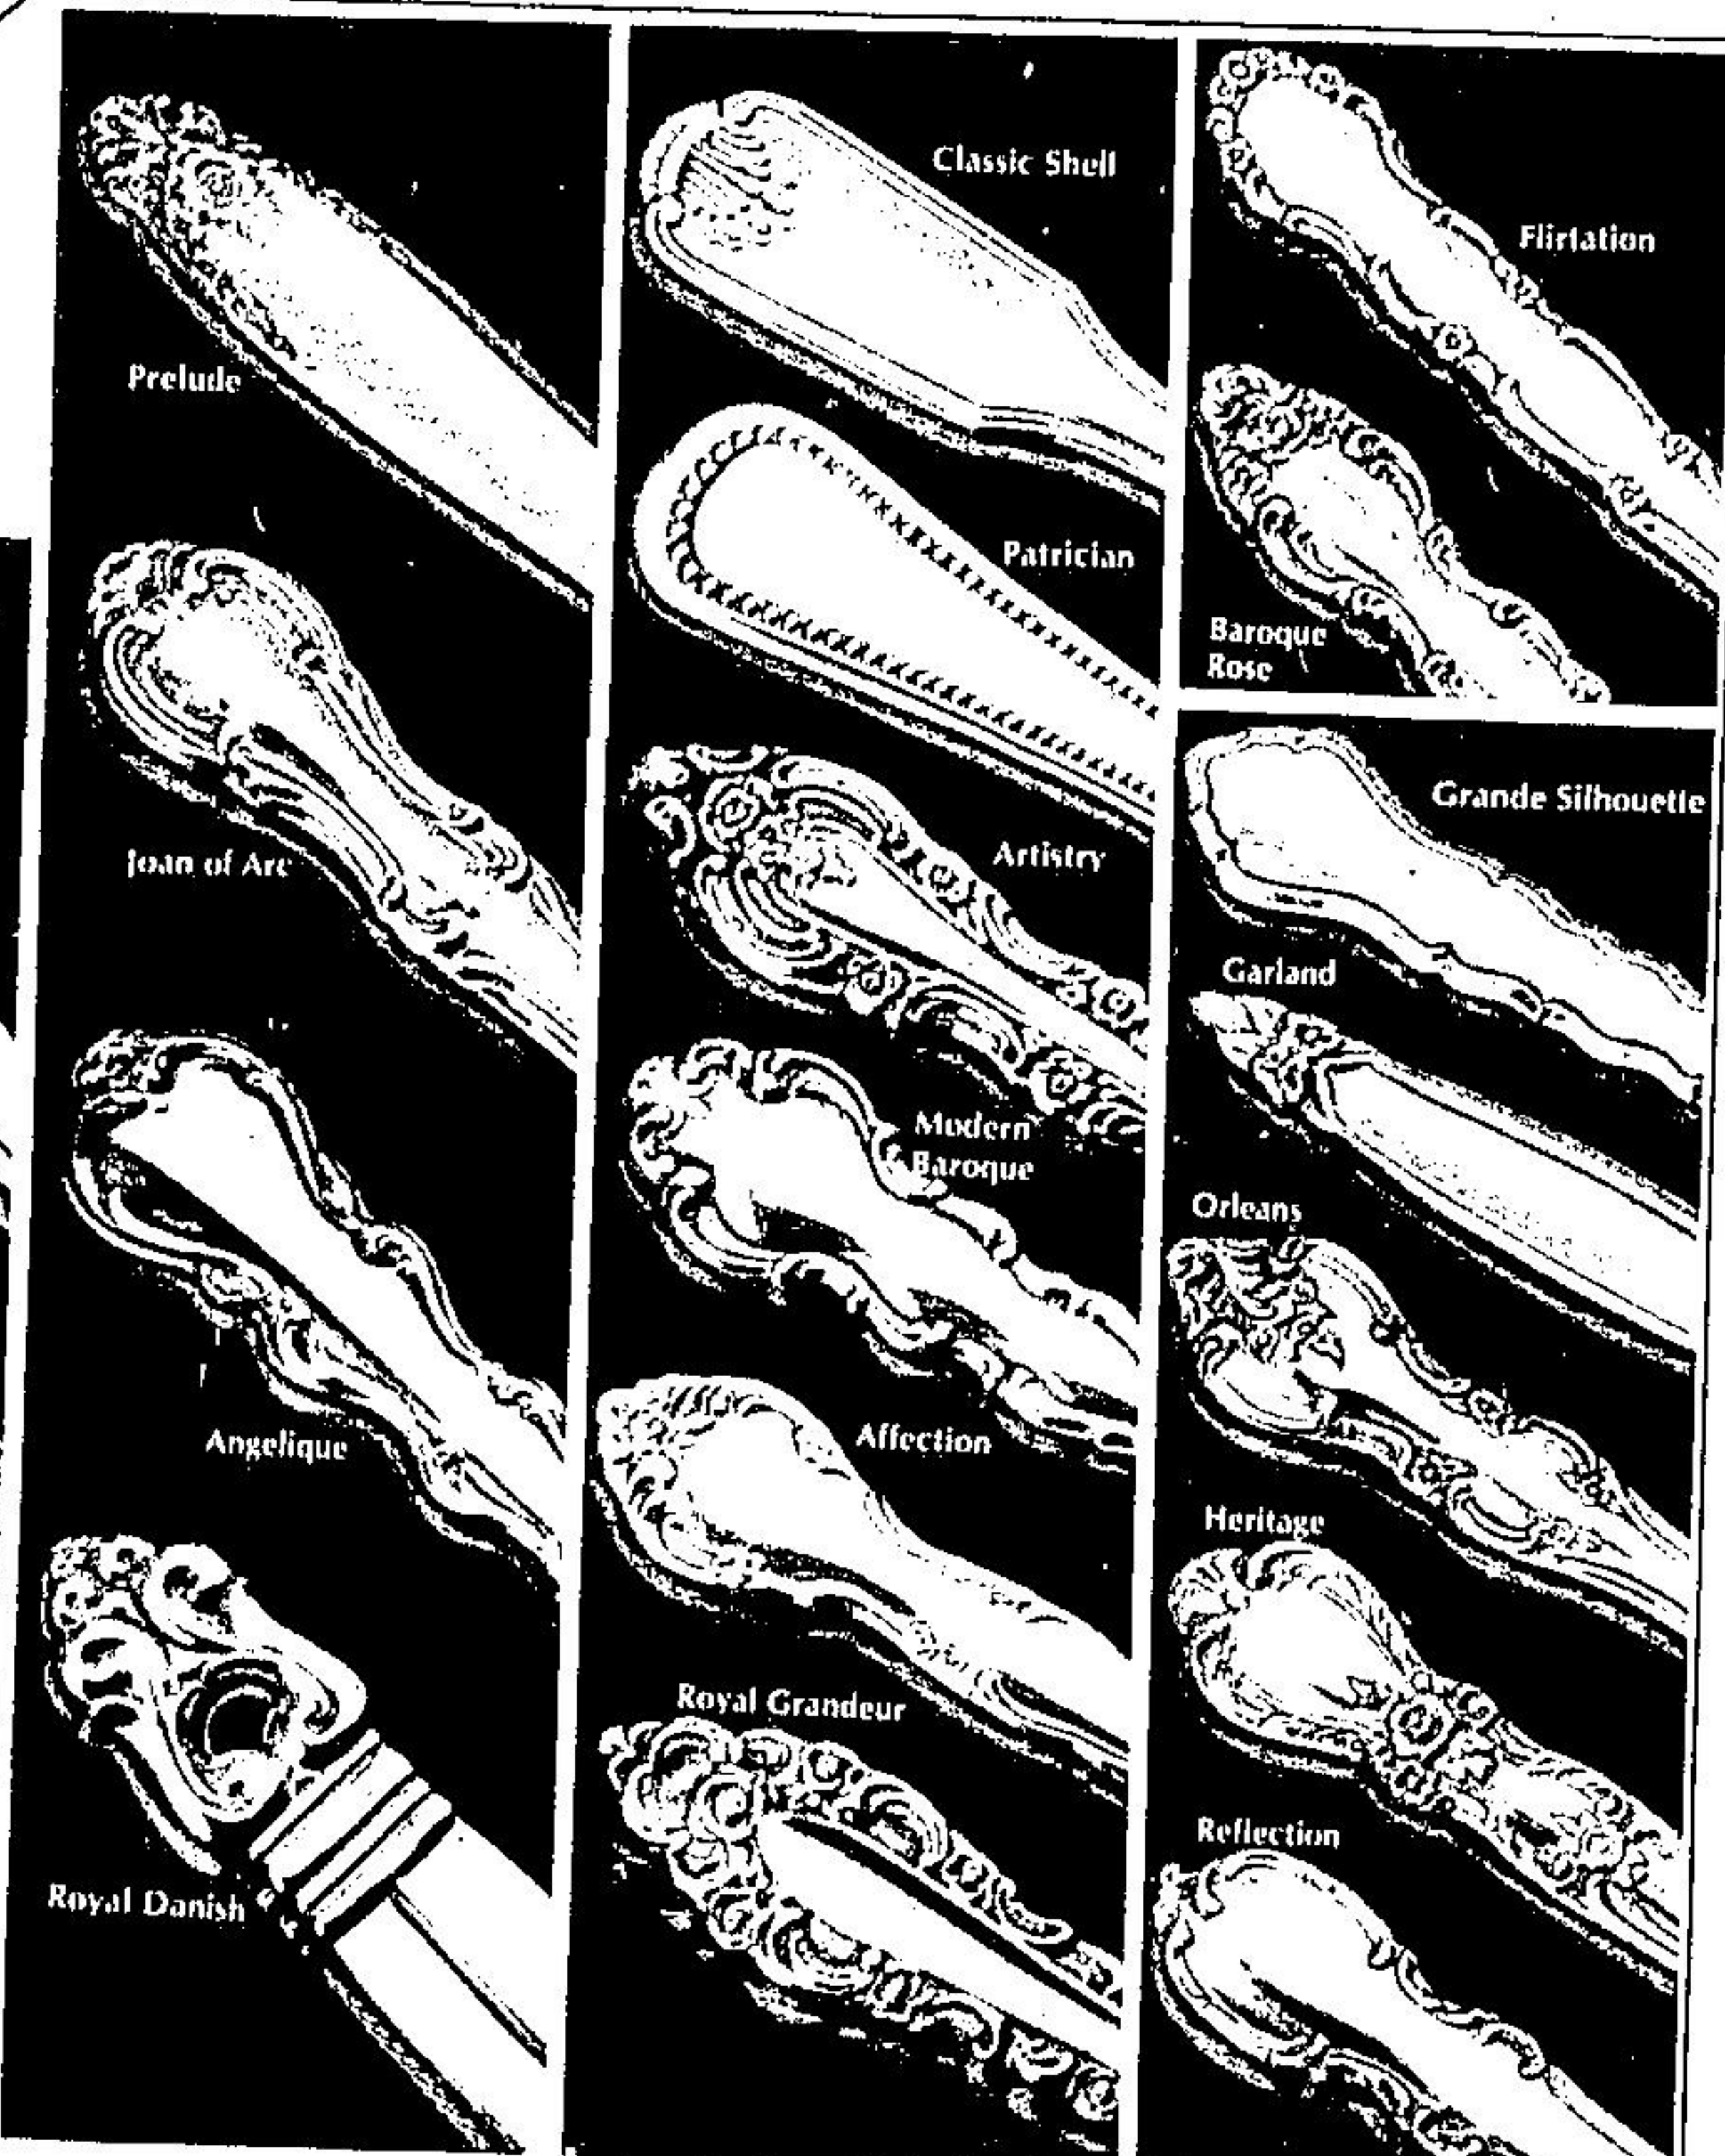

Save 20%
6 Oneida Community
Silverplate patterns

(22F) 126 - Choice of Classic Shell, Patrician, Artistry, Modern Baroque, Affection, Royal Grandeur.

20-pce. set
Eaton reg. 150.00,
119.49

Set
Save 22% on Oneida Community Goldplate.

(22F1) 126 - (Not shown). Gold plate patterns - Patrician, Modern Baroque, Artistry, Affection.

Eaton reg. 450.00,
20-pce. set **349.49**

Please Note: 20-pce. set includes 4 each of knives, forks, salad forks, teaspoons, dessert spoons.

5-pce. place settings include 1 each of: knife, fork, salad fork, teaspoon, dessert spoon.

Phone 861-5111. Eaton's - Toronto Eaton Centre (4th floor) - 252; Yorkdale, Scarborough, Sherway, Don Mills, Bramalea, Oshawa. Orders accepted at all Eaton stores.

Save 23%
1881 Rogers Bros.
Silverplate, 2 patterns

(22G) 126 - Flirtation or Baroque Rose.

Eaton reg. 110.00,
20-pce. set **84.49**

Save 35%
1847 Rogers Bros.
Silverplate, 5 patterns

(22H) 126 - Choice of Grande Silhouette, Garland, Orleans, Heritage, Reflection.

Eaton reg. 42.50,
5-pce. set **27.49**
(DEPT. 252)

T. EATON CO.
HOUSEFURNISHINGS LIMITED

Eaton's phone order service open 24 hours daily... dial 861-5111.