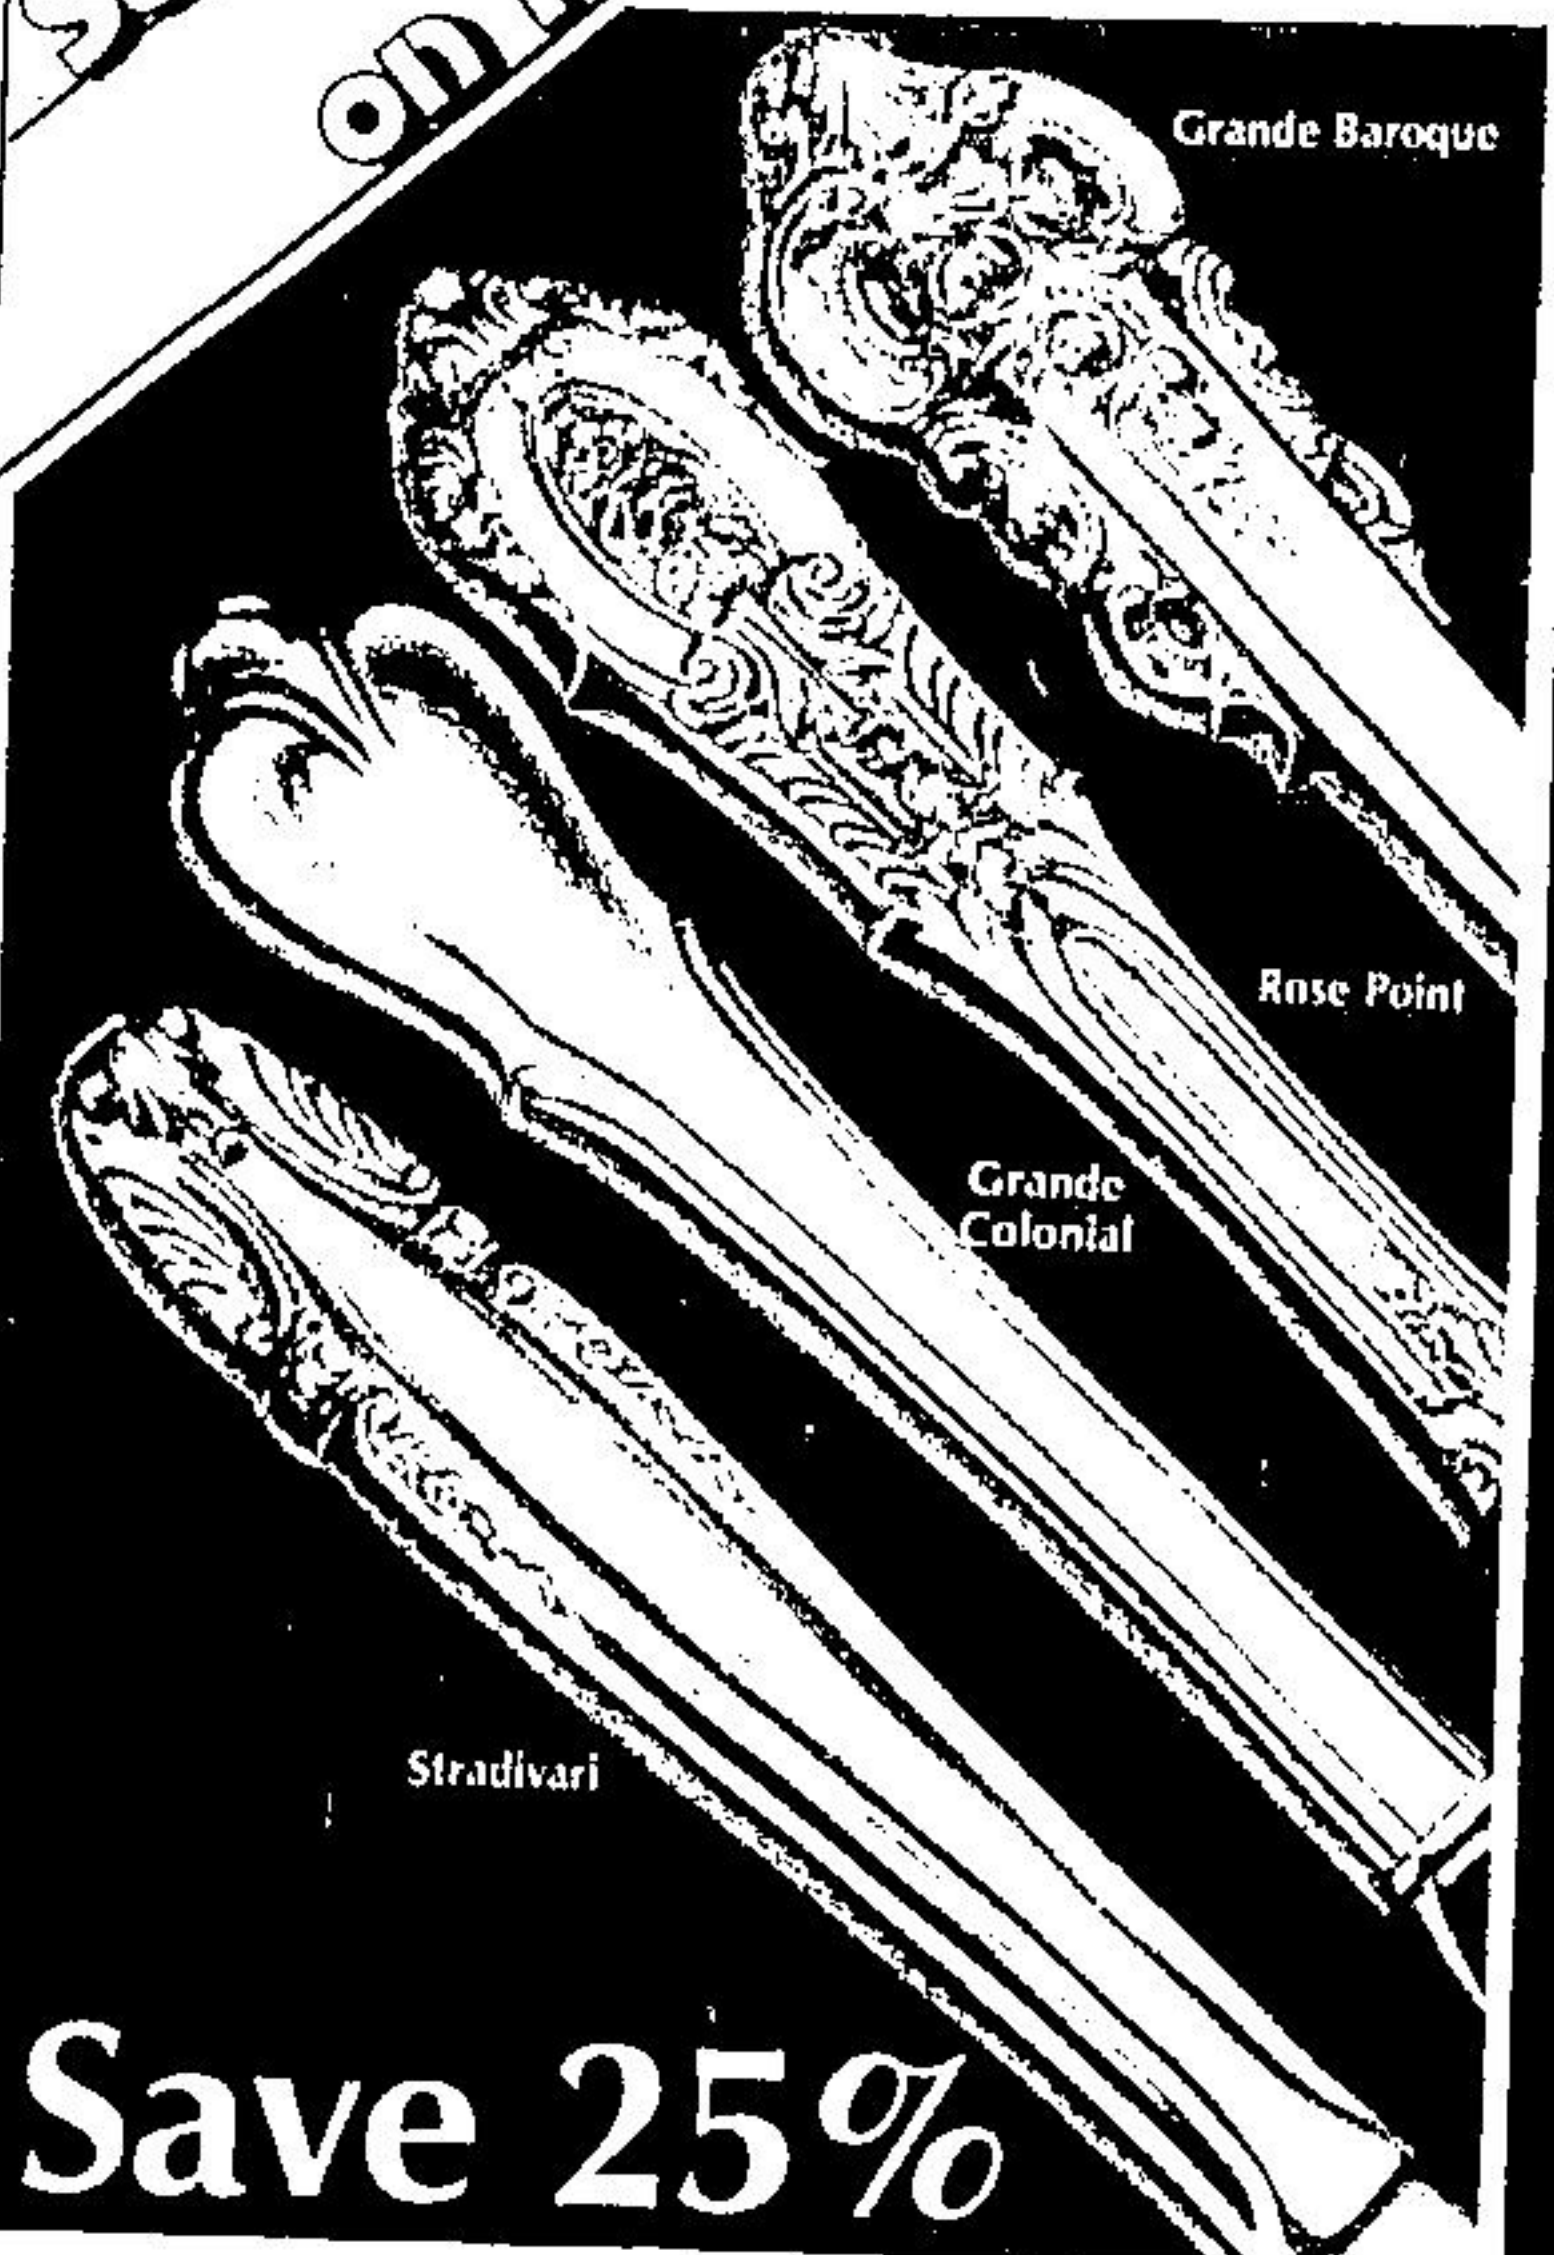

Save 20% to 50%  
on Tableware

Save 25%

Wallace Sterling place settings and open stock. Order now!

(22A) 126 - Patterns:

	Stradivari		Rose Point		Grande Colonial		Grande Baroque	
	Eaton reg.	Each	Eaton reg.	Each	Eaton reg.	Each	Eaton reg.	Each
5-pce. dinner size place setting	391.00	Set 293.25	483.75	Set 362.81	351.25	Set 267.62	432.75	Set 324.56
5-pce. lunch size place setting								
Spoons								
Coffee spoon	29.50	22.12	42.25	31.68				
Small teaspoon	40.00	30.00	55.50	41.62				
Large teaspoon	54.50	40.87	69.25	51.91				
Dessert spoon	91.75	68.81	106.50	79.87				
Large soup	98.75	74.06	112.00	84.00				
Cream soup	65.75	49.31	83.25	62.43				
Forks								
Lunch fork	94.25	70.68	113.75	85.31				
Dinner	125.25	93.93	154.00	115.50				
Salad	70.25	52.68	89.50	67.12				
Seafood	54.00	40.50	71.00	53.25				
Knives								
Lunch knife	55.00	41.25	67.50	50.62				
Streak	55.00	41.25	67.50	50.62				
Dinner	63.75	47.81	78.25	58.68				
Butter spdl (111)	59.25	44.43	79.00	59.25				
Butter spdl (1111)	46.75	35.06	57.25	42.93				
Serving pieces								
Butter knife (111)	70.00	52.50	82.50	61.87				
Butter knife (1111)	46.75	35.06	52.25	39.18				
Cold meat fork	135.00	101.25	156.75	117.54				
Gravy ladle	130.00	103.50	160.00	120.00				
Pie lifer fork	57.75	43.31	73.00	56.25				
Pie server	74.75	56.06	83.25	62.43				
Sugar spoon	71.00	53.25	96.75	72.54				
Sugar tongs	67.50	50.62	83.25	62.43				
Serving spoon	148.50	114.37	171.50	128.62				
Pierced serving spoon	148.50	114.37	171.50	128.62				
Cake breaker			70.25	52.68				

Allow 10 days for delivery on all Wallace Sterling orders

(DEPT. 252)

Save 50%  
International Sterling  
5-pce. place settings  
Personal shopping only.

(22B) Prelude dessert.  
Eaton listed price 395.00,  
5-pcs. **197.50**