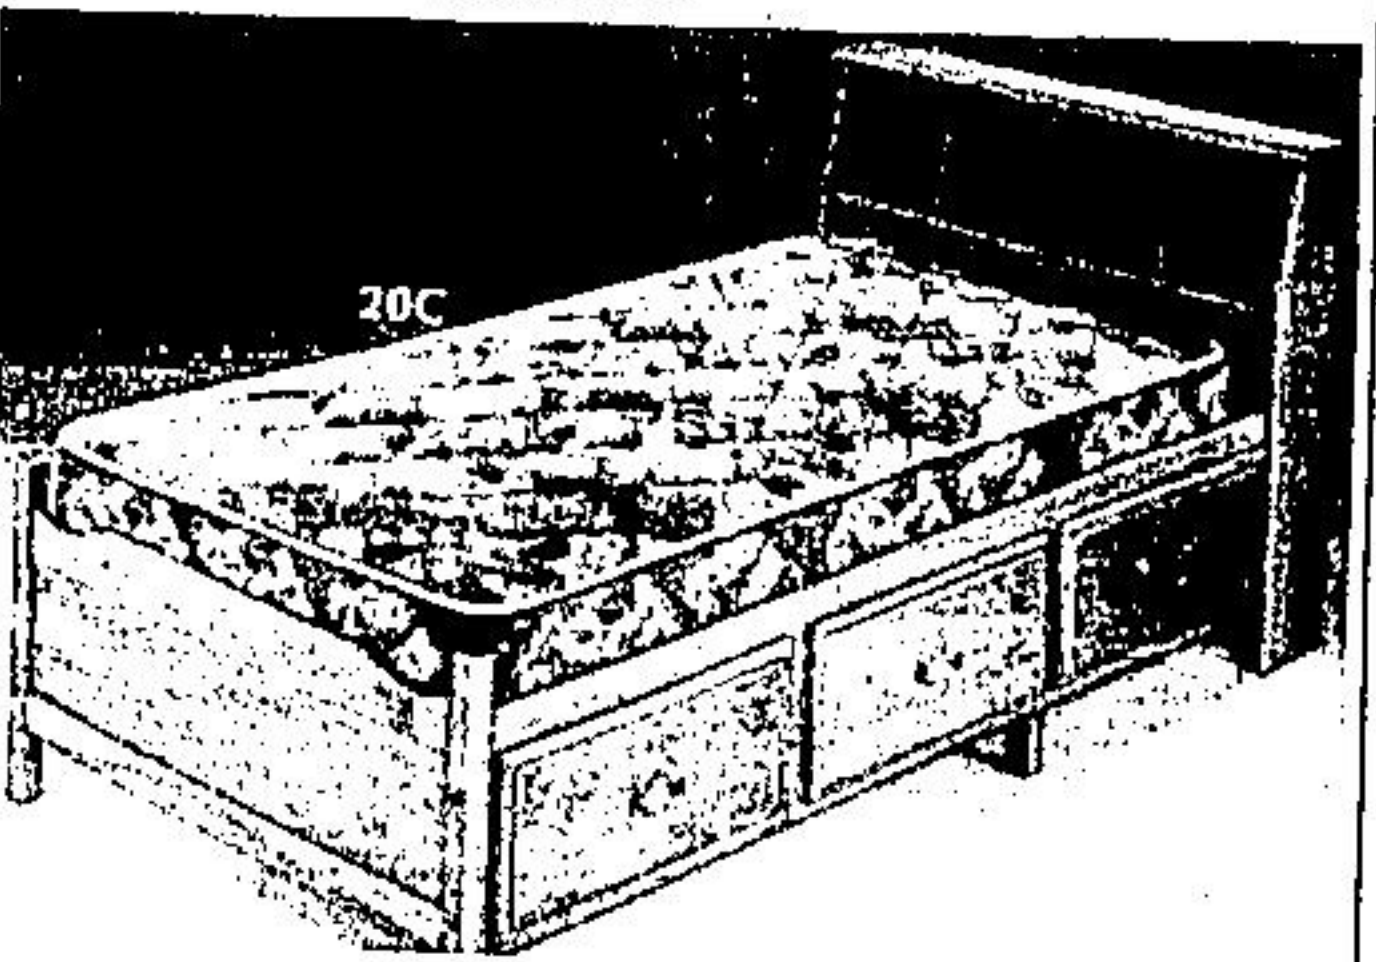

**Rest and Exercise Buys**

**With these 'Rest Rite' sleep sets you get a special BONUS!**

Extra firm support is yours with these mattress and foundation sets from King Koil. And when you buy the set, you get a bonus. Heavy-duty bed frame on rollers - at no extra charge! (Eaton regular price \$4.95)

Set features eyelet border, printed rayon cover micro-quilted to resilient foam. Heavy coil construction. 5" posture foundation with foam insulation. Order now on your Eaton's account! (DEPT. 970)

(20A) 602 -- 54" mattress and foundation. Plus bonus bedframe.

Eaton price, 2-pcs. **189<sup>99</sup>**

(20A1) 602 -- (Not shown). 39" mattress and foundation plus bonus bedframe.

Eaton price, 2-pcs. **159<sup>99</sup>**

Individual pieces available.  
(20A2) 602 -- 39" mattress or foundation. Each \$4.95  
(20A3) 602 -- 54" mattress or foundation. Each \$9.95