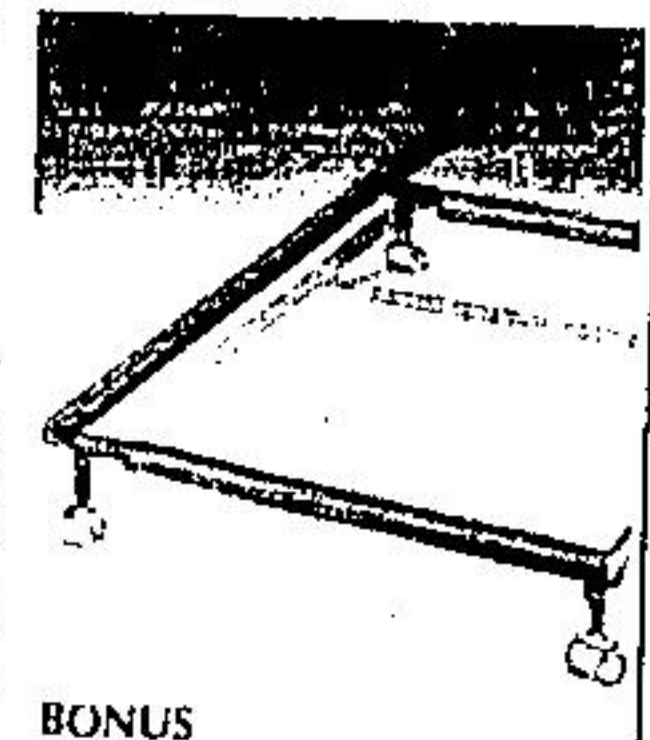

**Rest and Exercise Buys**

**With these 'Rest Rite' sleep sets you get a special BONUS!**

Extra firm support is yours with these mattress and foundation sets from King Koil. And when you buy the set, you get a bonus. Heavy-duty bed frame on rollers - at no extra charge! (Eaton regular price \$4.95)

Set features eyelet border, printed rayon cover micro-quilted to resilient foam. Heavy coil construction. 5" posture foundation with foam insulation. Order now on your Eaton's account! (DEPT. 970)

(20A) 602 -- 54" mattress and foundation. Plus bonus bedframe.