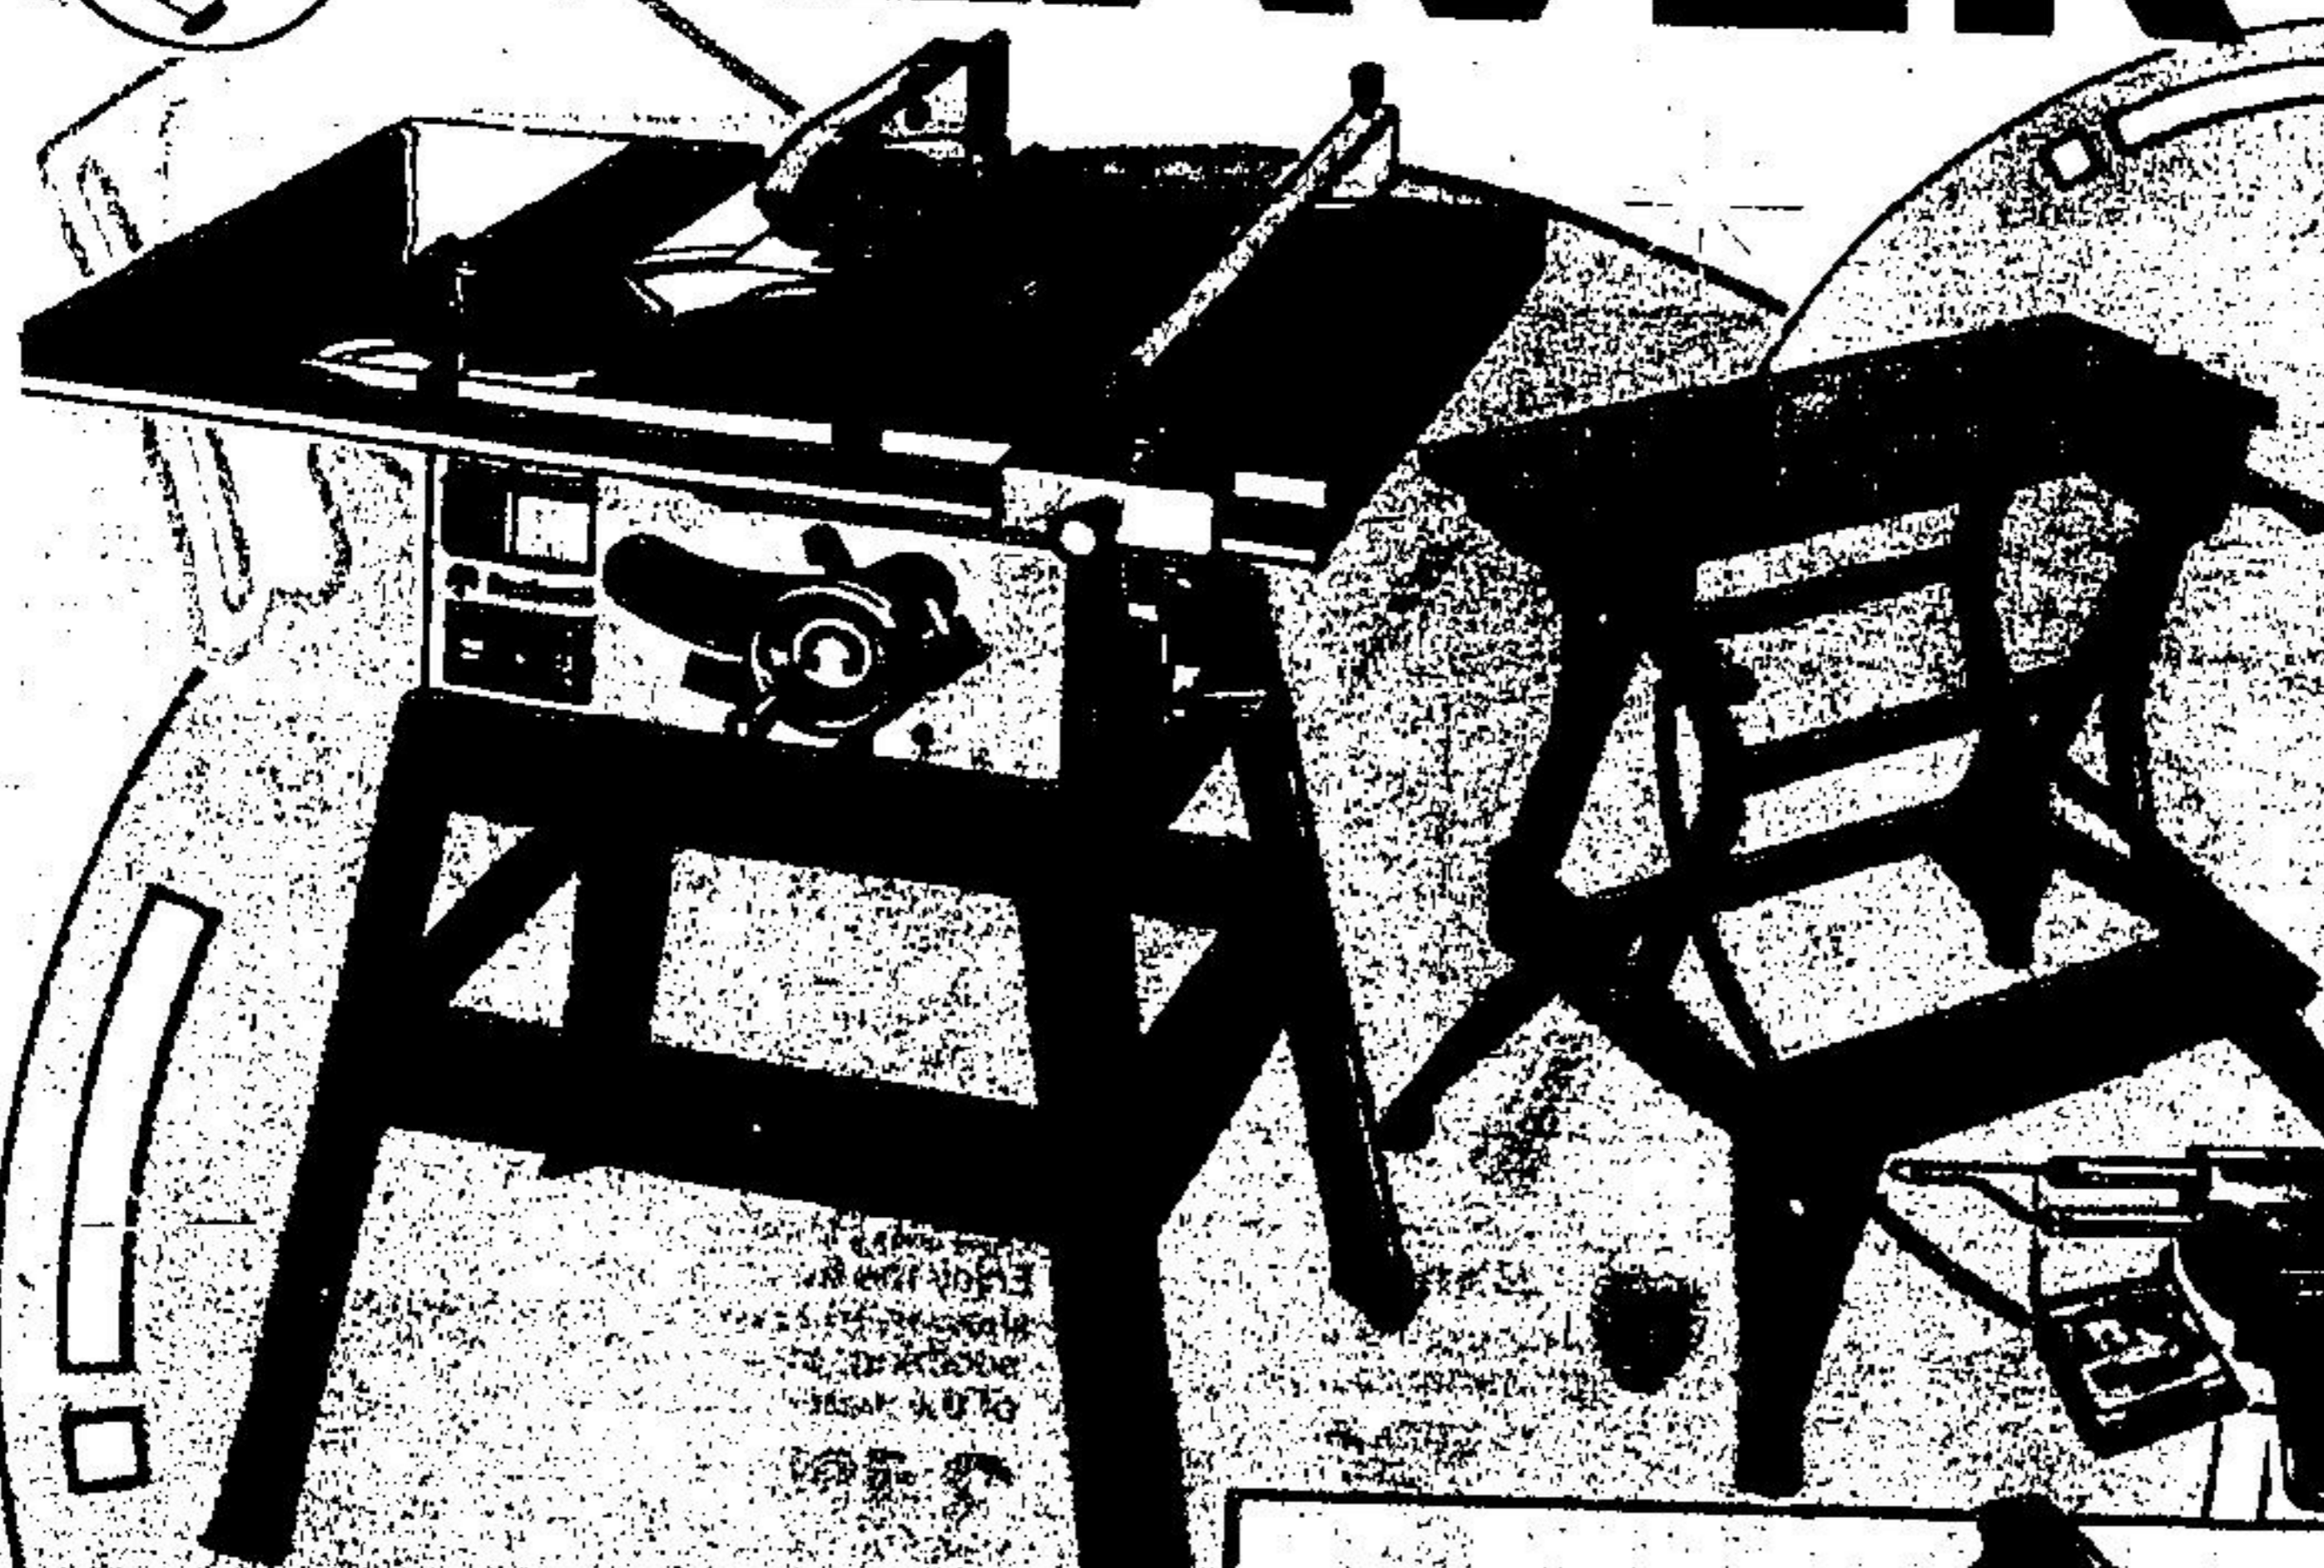

BEAVER

Deluxe Black & Decker Workmate

The handy workmate has adjustable top, 23 1/2" high in worktop position, 28" high, 21 1/4" high, 24" deep. Fully ready for service.

56⁹⁵

Weller Soldering Gun

All purpose soldering gun with 3/16" tip, control, pistol grip.

13⁸⁸

Reg. 16.95 \$200 PK

The Rockwell 9" Table Saw With Stand and Motor

Jammed full of features for home do-it-yourselfers. Includes 1/2" guide bars, cast wheels, metal gauge blade guard, 9" blade, cast stand and extension wing.

249⁹⁵

Pick up a \$6 rebate coupon at the store!

Black & Decker Table Saw

A compact 10 amp motor with rugged die-cast aluminum housing. No blade and wrench.

44⁹⁵

Reg. 49.95

7 1/4" Skill Circular Saw

A dependable 10 amp motor with rugged die-cast aluminum housing. No blade and wrench.