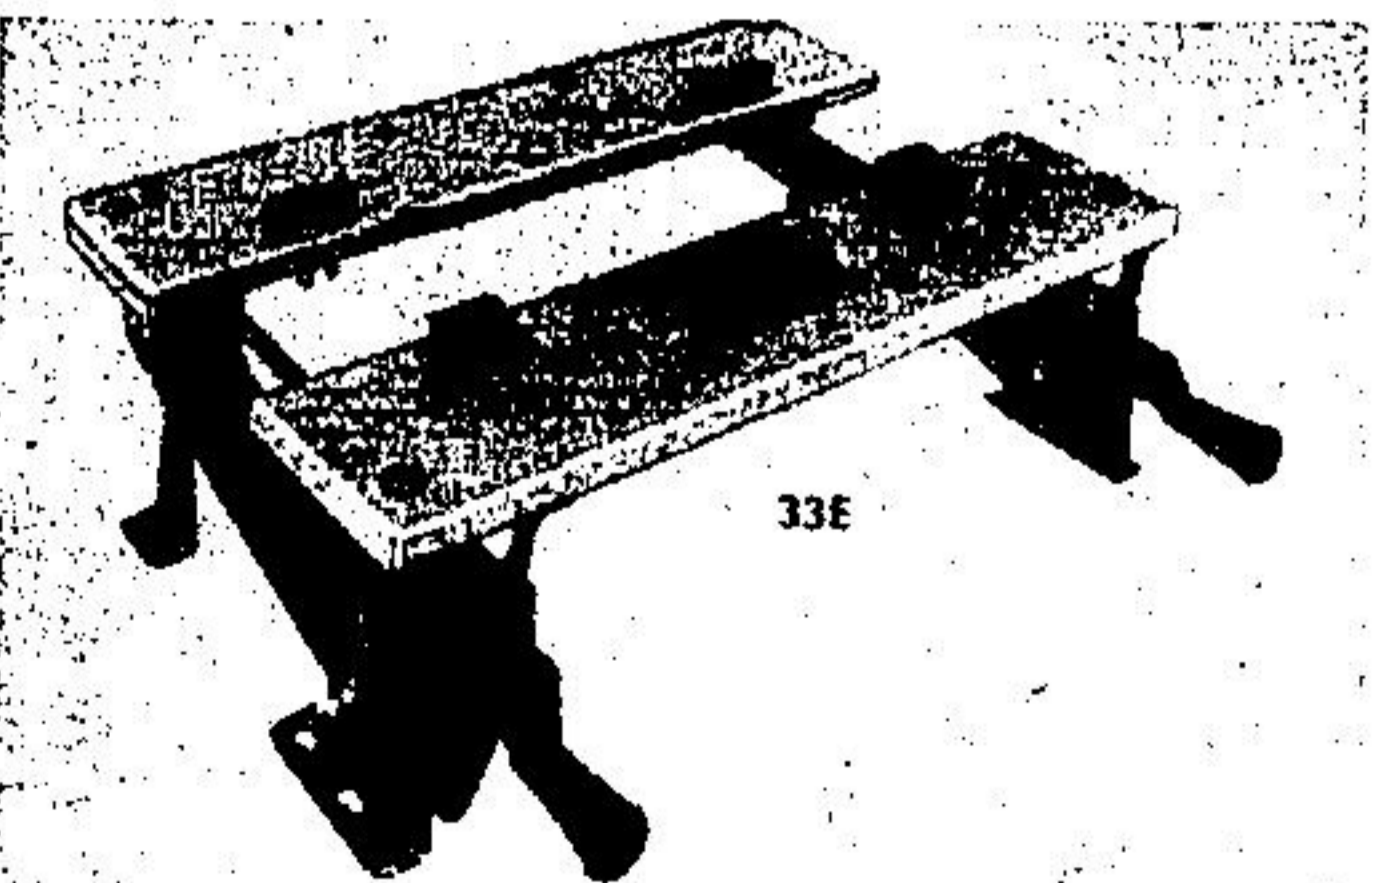

(33E4) 382 — Guidemate.

Eaton price, each 9.99

(DEPT. 253)

33A

33C

33E

Hangs to recharge

Cleans up car      Vacuums drapes      Gets hard-to-reach dirt