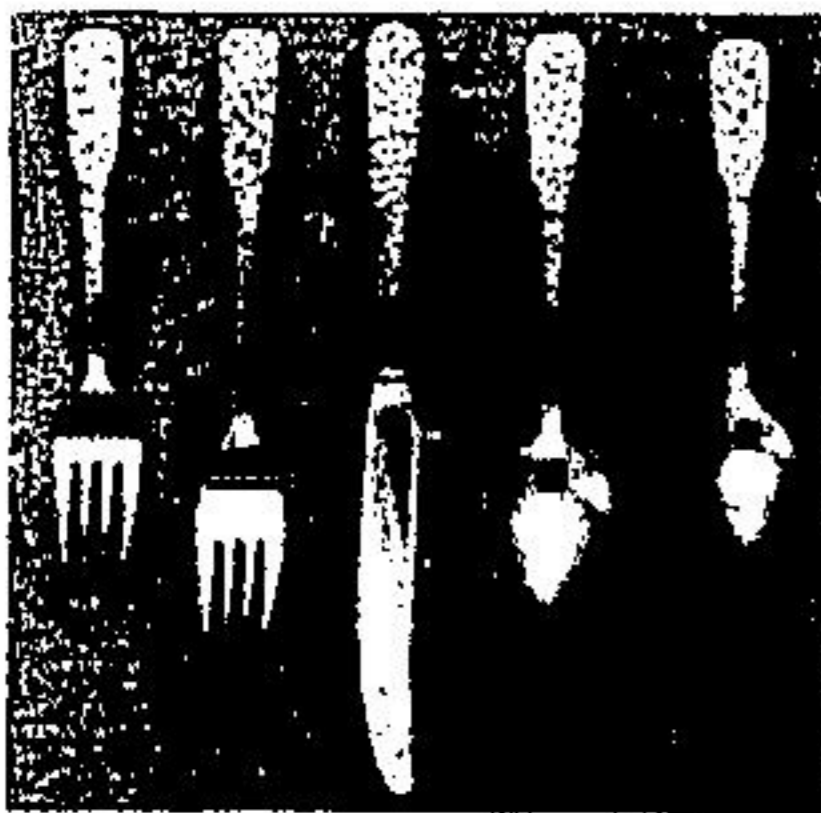

1/2 price!

50-pce. stainless steel flatware sets. Choice of 3 patterns!

They're all handsome. As gifts, or for your own table settings and your holiday entertaining. Look ahead to summer — get a set for the cottage too. At this price it's a 'don't miss' buy! Use your Eaton's account card to make shopping easier. Eaton reg. 49.98, Set

24⁹⁹

Durable stainless steel is so easy to care for. Decorative and practical for everyday use. Just what today's busy families need. And at a 50% saving, any one of these sets is a wonderful buy! 50-pce. set includes 8 each: dinner knives, dinner forks, salad forks, dessert spoons; plus 16 teaspoons, 1 butter knife, 1 sugar spoon.

Choose from 3 attractive patterns:
(32A) 392 — Fisherman's Cove.
(32B) 392 — Sir Mark.
(32C) 392 — Hammered Scroll.

You'll be pleased to set your table with the style you choose. And just delighted with the super savings you've made. Don't forget — order an extra set or two for December gift-giving!

(DEPT. 254)

Here's a sample place setting in Hammered Scroll pattern.

Phone 861-5111. Eaton's - Toronto Eaton Centre - (2 below) - 254; Yorkdale, Scarborough, Sherway, Don Mills, Shoppers' World, Bramalea, Oshawa, Rockwood, Rexdale, Dufferin, Yonge-Eglinton, Victoria Park, Gerrard Square.

"Just say charge it on your Eaton's account!"