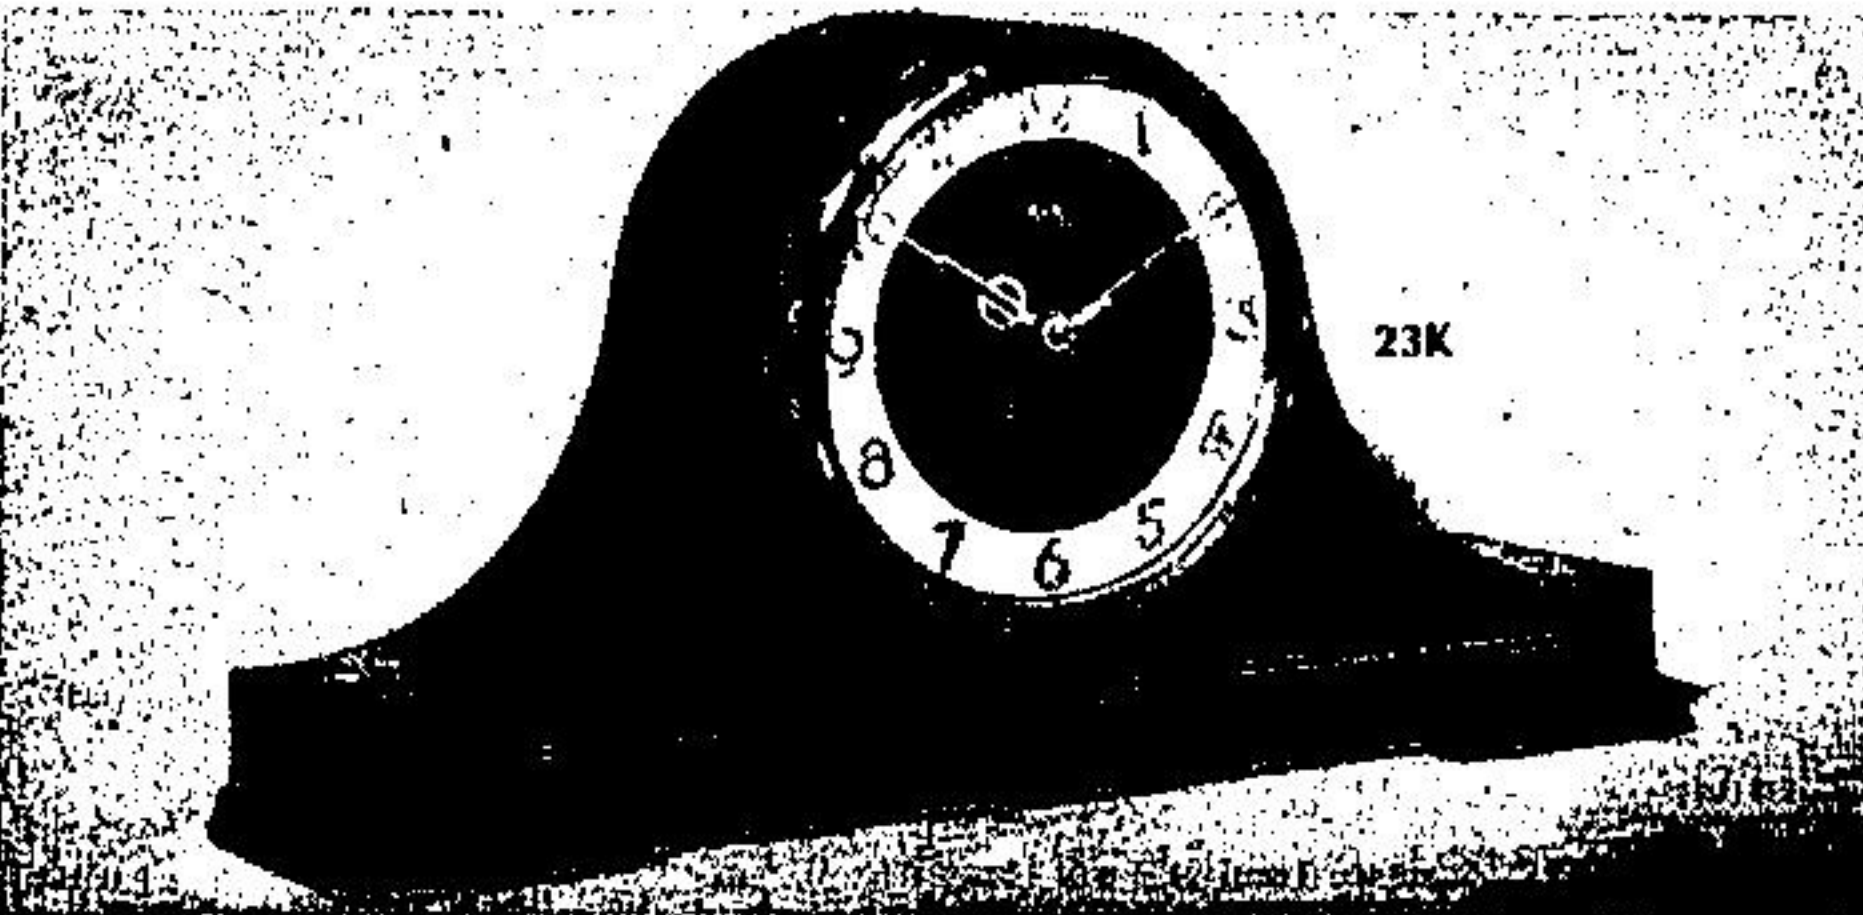

23K

23M

Save 9.96
(23A) 123 — Children's cuckoo clock. Hand-painted. Moving wheel, ¼-hr. cuckoo. 7¼"H. x 6½"W.
Eaton reg. 39.95, **Each 29.99**

Save 9.96
(23D) 123 — Hexagonal wall clock. Walnut colour finished case, ivory dial. 10" diam. Battery not incl.
Eaton reg. 49.95, **Each 39.99**

Save 3.96
(23G) 123 — Europa travel alarm. Has luminous hands and dots. Key wound. Black or tan.
Eaton reg. 15.95, **Each 11.99**

Save 45.01
(23K) 123 — "Solar" mantle clock. Westminster chime, Arabic dial. Handsome walnut colour finished case. 16½"H. x 9"W.
Eaton reg. 195.00, **Each 149.99**

Save 1.96
(23B) 123 — Children's weather house. Multi-coloured wood case encloses dual scale thermometer.
Eaton reg. 7.95, **Each 5.99**

Save 25.01
(23E) 123 — Quartz 400 day clock, with Roman numeral gilt dial. Highly accurate. 8½" high. Battery not incl.
Eaton reg. 95.00, **Each 69.99**

Save 4.99
(23H) 123 — Westclox Big Ben alarm. Luminous dial, loud/soft alarm. Key wound. White case, gilt bezel.
Eaton reg. 19.98, **Each 14.99**

Save 4.51
(23I) 123 — Hygrometer. Measures moisture in air. Useful with humidifiers. From W. Germany. 3½" diam.
Eaton reg. 13.50, **Each 8.99**

Save 12.01
(23C) 123 — Musical alarm clock with old-fashioned, 'Neuchatel' style case. Ivory or black. 6¾"H.
Eaton reg. 45.00, **Each 32.99**
(DEPT. 215)

Save 3.96
(23F) 123 — Europa bell alarm clock. Luminous hands, key wound. Red, green or yellow.
Eaton reg. 17.95, **Each 13.99**
(DEPT. 215)

Sale priced!
(23J) 123 — Quartz movement alarm. White case, black dial, red sweep second hand. 3½"H. x 2½"W.
Eaton price, **each 21.99**
(DEPT. 215)

Save 15.01
(23M) 123 — Weather Station. Dual scale thermometer, hygrometer, barometer in walnut colour finish wood case. 10½"H. x 4"W. Can be used horizontal or vertical.
Eaton reg. 60.00, **Each 44.99**
(DEPT. 215)