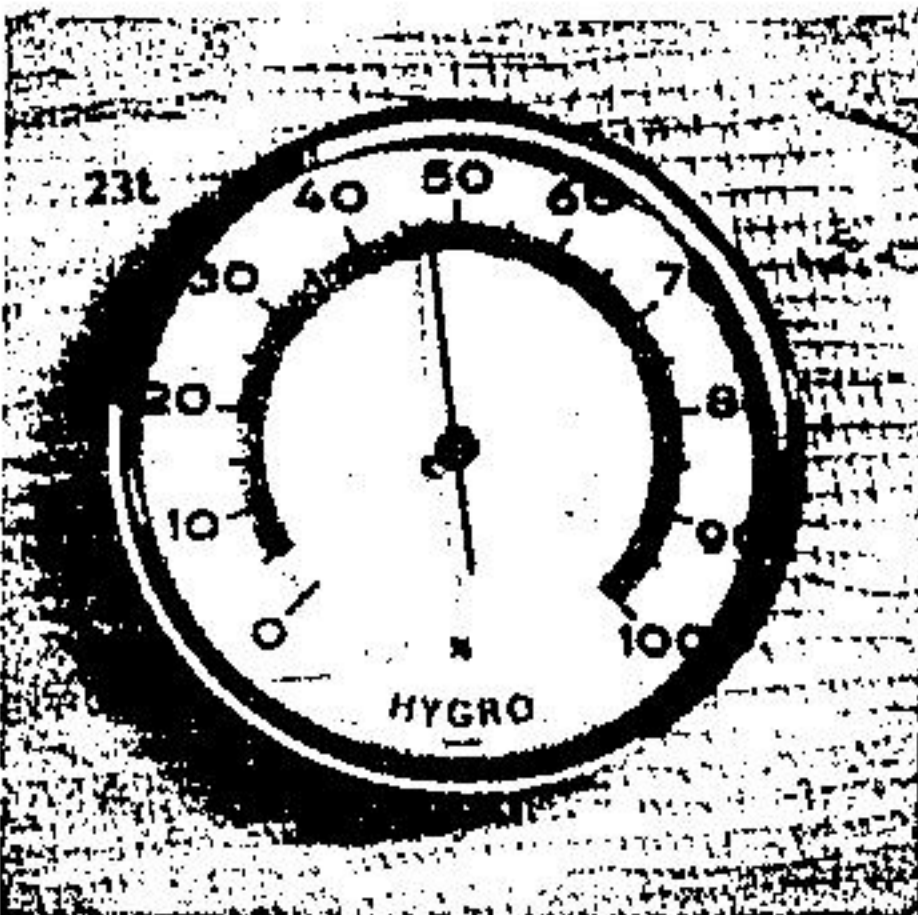

23M

Save 9.96
(23A) 123 — Children's cuckoo clock. Hand-painted. Moving wheel, ¼-hr. cuckoo. 7¼"H. x 6½"W.
Eaton reg. 39.95, **Each 29.99**

Save 9.96
(23D) 123 — Hexagonal wall clock. Walnut colour finished case, ivory dial. 10" diam. Battery not incl.
Eaton reg. 49.95, **Each 39.99**

Save 3.96
(23G) 123 — Europa travel alarm. Has luminous hands and dots. Key wound. Black or tan.
Eaton reg. 15.95, **Each 11.99**

Save 45.01
(23K) 123 — "Solar" mantle clock. Westminster chime, Arabic dial. Handsome walnut colour finished case. 16½"H. x 9"W.
Eaton reg. 195.00, **Each 149.99**

Save 1.96
(23B) 123 — Children's weather house. Multi-coloured wood case encloses dual scale thermometer.
Eaton reg. 7.95, **Each 5.99**

Save 25.01
(23E) 123 — Quartz 400 day clock, with Roman numeral gilt dial. Highly accurate. 8½" high. Battery not incl.
Eaton reg. 95.00, **Each 69.99**

Save 4.99
(23H) 123 — Westclox Big Ben alarm. Luminous dial, loud/soft alarm. Key wound. White case, gilt bezel.
Eaton reg. 19.98, **Each 14.99**

Save 4.51
(23I) 123 — Hygrometer. Measures moisture in air. Useful with humidifiers. From W. Germany. 3½" diam.
Eaton reg. 13.50, **Each 8.99**

Save 12.01
(23C) 123 — Musical alarm clock with old-fashioned, 'Neuchatel' style case. Ivory or black. 6¾"H.
Eaton reg. 45.00, **Each 32.99**
(DEPT. 215)

Save 3.96
(23F) 123 — Europa bell alarm clock. Luminous hands, key wound. Red, green or yellow.
Eaton reg. 17.95, **Each 13.99**
(DEPT. 215)

Sale priced!
(23J) 123 — Quartz movement alarm. White case, black dial, red sweep second hand. 3½"H. x 2½"W.
Eaton price, **each 21.99**
(DEPT. 215)

Save 15.01
(23M) 123 — Weather Station. Dual scale thermometer, hygrometer, barometer in walnut colour finish wood case. 10½"H. x 4"W. Can be used horizontal or vertical.
Eaton reg. 60.00, **Each 44.99**
(DEPT. 215)

Phone 861-5111. Eaton's - Toronto Eaton Centre - (4th floor) - 215; Yorkdale, Scarborough, Sherway, Don Mills, Shoppers' World, Bramalea, Oshawa, Rockwood, Rexdale, Dufferin, Yonge-Eglinton, Victoria Park, Gerrard Square.

Eaton's phone order service open 24 hours daily . . . dial 861-5111.

Eaton's Santa Sale