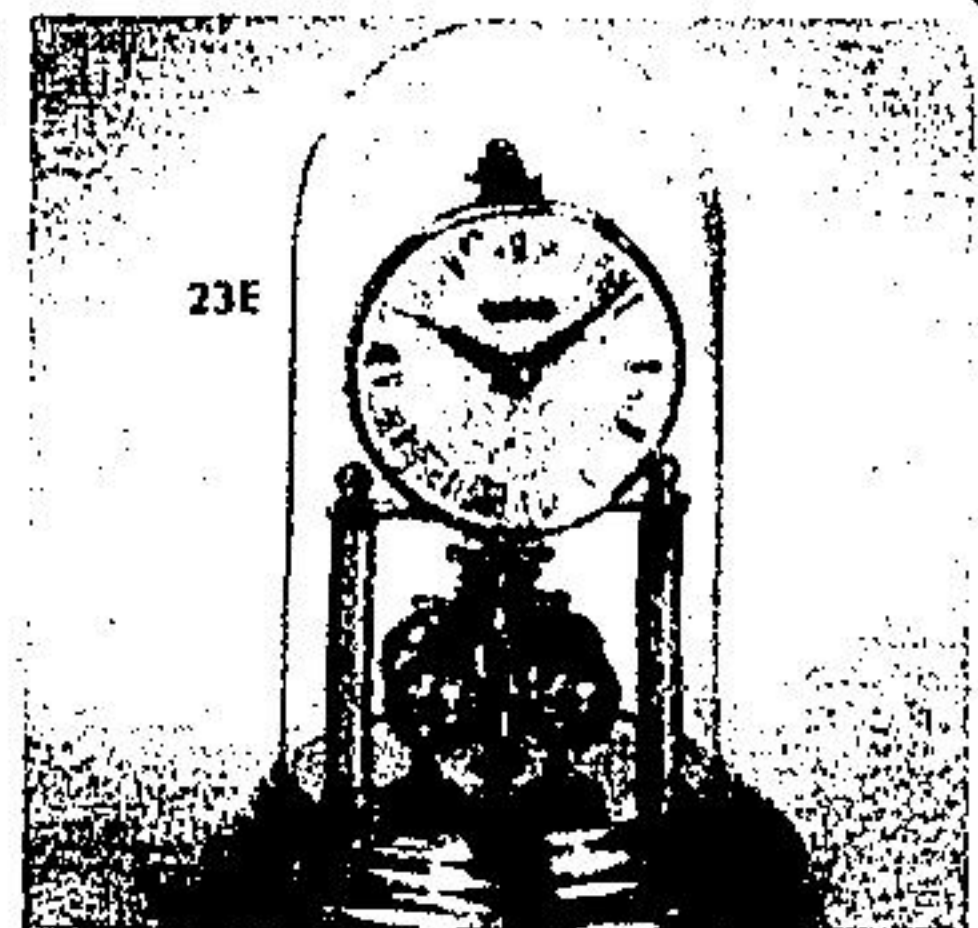

23D

23E

23I

23M

Save 9.96
(23A) 123 — Children's cuckoo clock. Hand-painted. Moving wheel, ¼-hr. cuckoo. 7¼"H. x 6½"W.
Eaton reg. 39.95, **Each 29.99**

Save 9.96
(23D) 123 — Hexagonal wall clock. Walnut colour finished case, ivory dial. 10" diam. Battery not incl.
Eaton reg. 49.95, **Each 39.99**

Save 3.96
(23G) 123 — Europa travel alarm. Has luminous hands and dots. Key wound. Black or tan.
Eaton reg. 15.95, **Each 11.99**

Save 45.01
(23K) 123 — "Solar" mantle clock. Westminster chime, Arabic dial. Handsome walnut colour finished case. 16½"H. x 9"W.
Eaton reg. 195.00, **Each 149.99**

Save 1.96
(23B) 123 — Children's weather house. Multi-coloured wood case encloses dual scale thermometer.
Eaton reg. 7.95, **Each 5.99**

Save 25.01
(23E) 123 — Quartz 400 day clock, with Roman numeral gilt dial. Highly accurate. 8½" high. Battery not incl.
Eaton reg. 95.00, **Each 69.99**

Save 4.99
(23H) 123 — Westclox Big Ben alarm. Luminous dial, loud/soft alarm. Key wound. White case, gilt bezel.
Eaton reg. 19.98, **Each 14.99**

Save 4.51
(23I) 123 — Hygrometer. Measures moisture in air. Useful with humidifiers. From W. Germany. 3½" diam.
Eaton reg. 13.50, **Each 8.99**

Save 12.01
(23C) 123 — Musical alarm clock with old-fashioned, 'Neuchatel' style case. Ivory or black. 6¾"H.
Eaton reg. 45.00, **Each 32.99**
(DEPT. 215)

Save 3.96
(23F) 123 — Europa bell alarm clock. Luminous hands, key wound. Red, green or yellow.
Eaton reg. 17.95, **Each 13.99**
(DEPT. 215)

Sale priced!
(23J) 123 — Quartz movement alarm. White case, black dial, red sweep second hand. 3½"H. x 2½"W.
Eaton price, **each 21.99**
(DEPT. 215)

Save 15.01
(23M) 123 — Weather Station. Dual scale thermometer, hygrometer, barometer in walnut colour finish wood case. 10½"H. x 4"W. Can be used horizontal or vertical.
Eaton reg. 60.00, **Each 44.99**
(DEPT. 215)