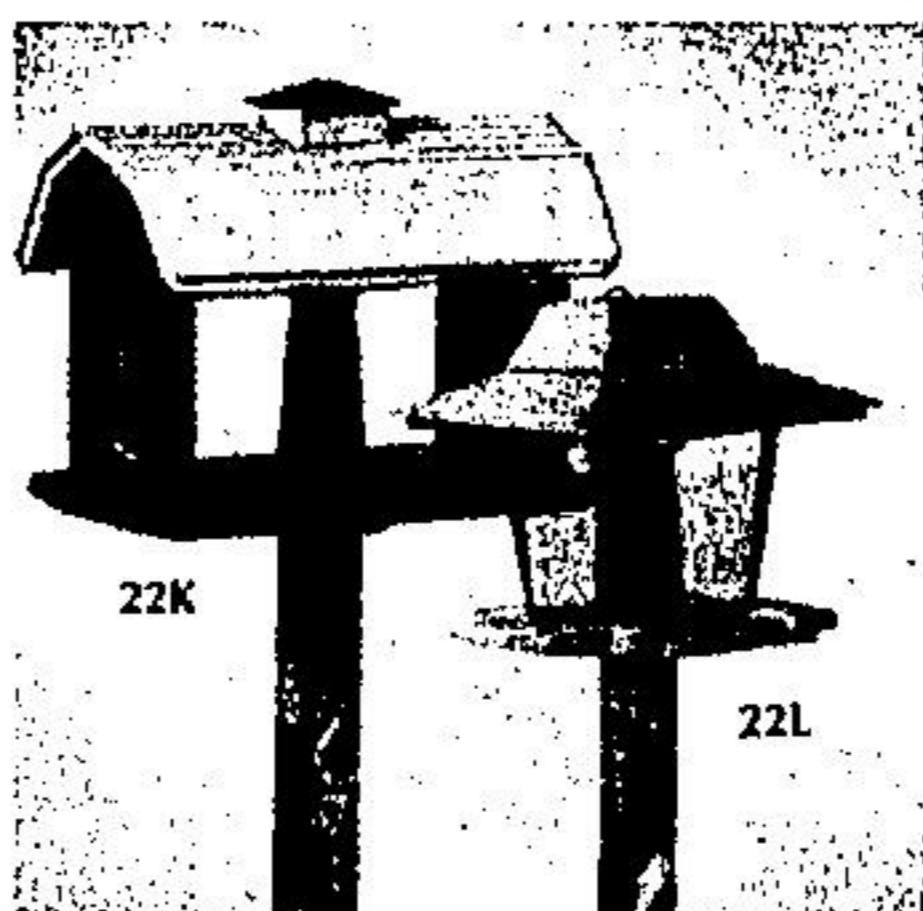

403 — A fun gift! Green ceramic planters with charming false eyelashes! Holds a 4" pot. Choose (22M) Lester or (22N) Lucille.  
Eaton price, each **25.99**  
(DEPT. 480)

**Rattan wall planter**

(22C) 403 — Combines a mirror, a shelf that holds a 6" plant pot, hooks for umbrellas or hats! Natural Rattan.  
Eaton price, each **24.99**  
(DEPT. 480)

**Gifts under 7<sup>00</sup>**

**Moisture meter**  
(22D) 403 — Don't guess! This meter measures plants' moisture level.  
Eaton price, each **6.99**

**Macrame hangers**  
In assorted colours. Eaton price, each  
(22E) 403 — 29" long ..... **.99**  
(22E1) 403 — 39" long ..... **1.79**

**Brass-look bracket**  
(22F) 403 — Pretty accent to plants! Swivel hook, hinged.  
Eaton price, each **1.99**  
(DEPT. 480)

**Ceramic planters**  
(22G) Enhance plants with these smart white planters! Assorted styles 4½" to 5½" diam. in the group.  
Eaton price, each **6.99**  
Personal Shopping Only