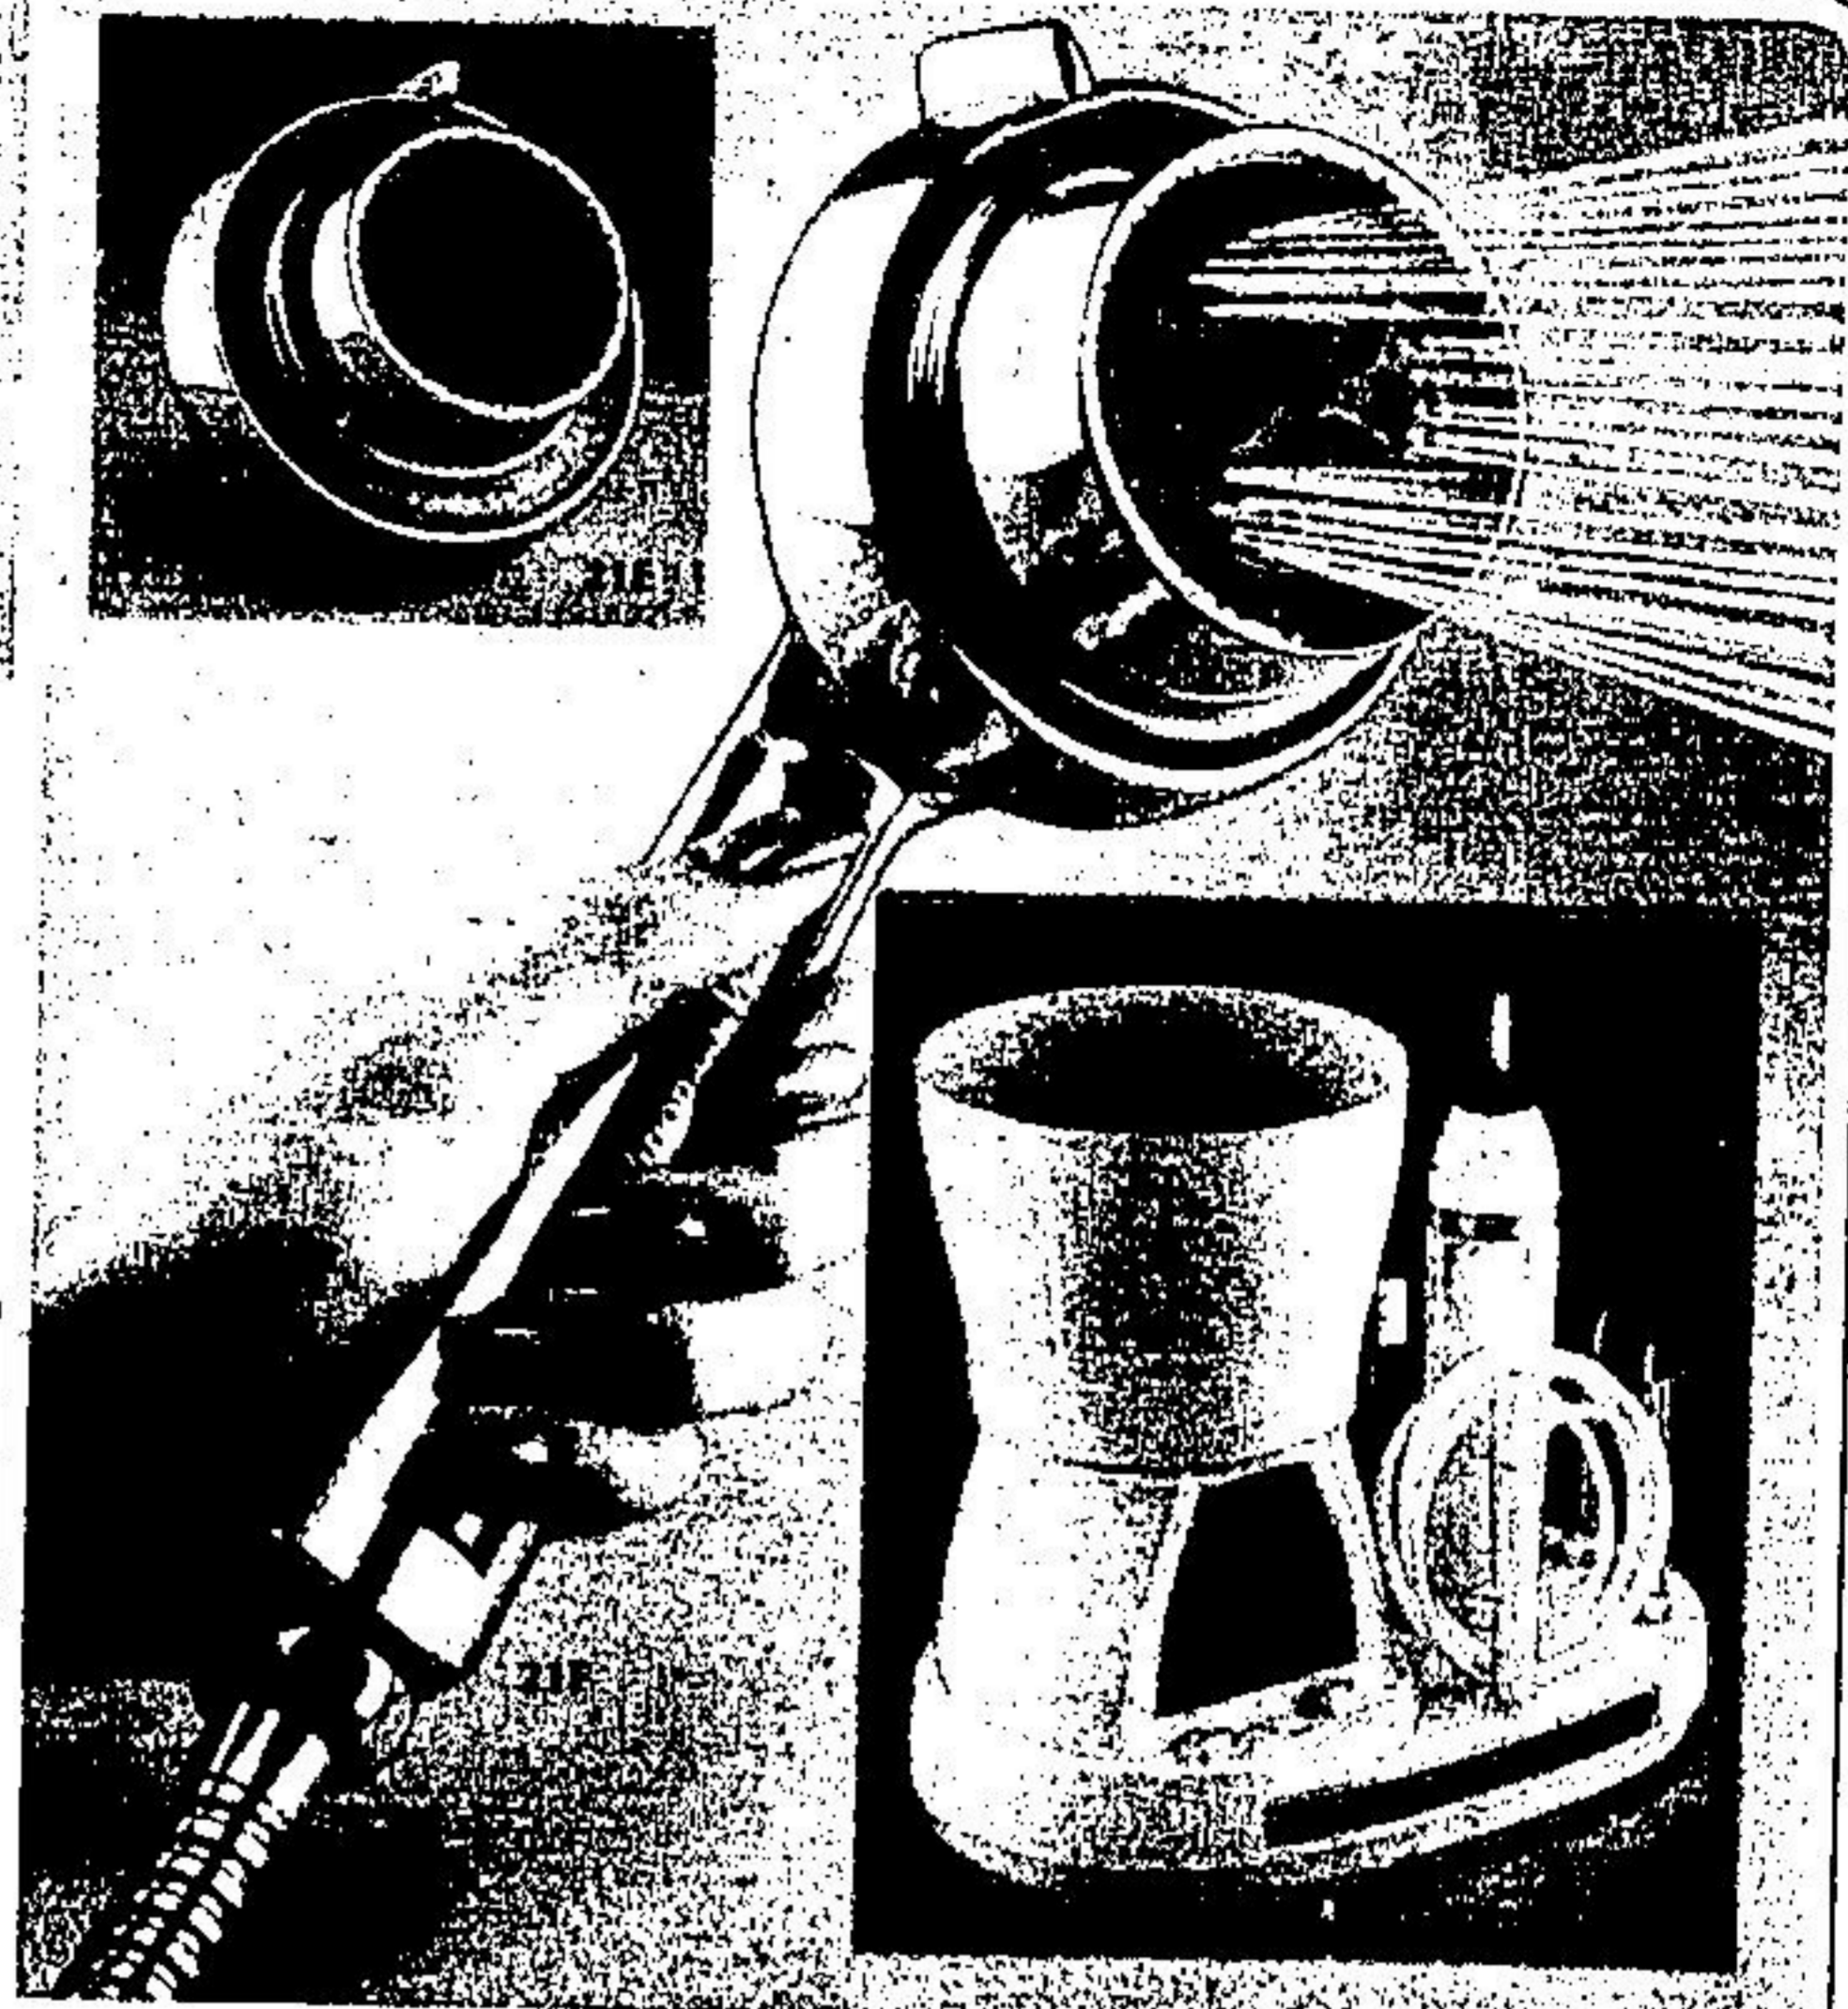

Charlescraft pistol dryer

Eaton price, each **19⁸⁸**

(21C) 566 — Dual voltage switch — great for travel! 2 air speeds; 3 temperature settings. Air concentrator for spot drying. 1250-W. Model 4041.

(DEPT. 477)