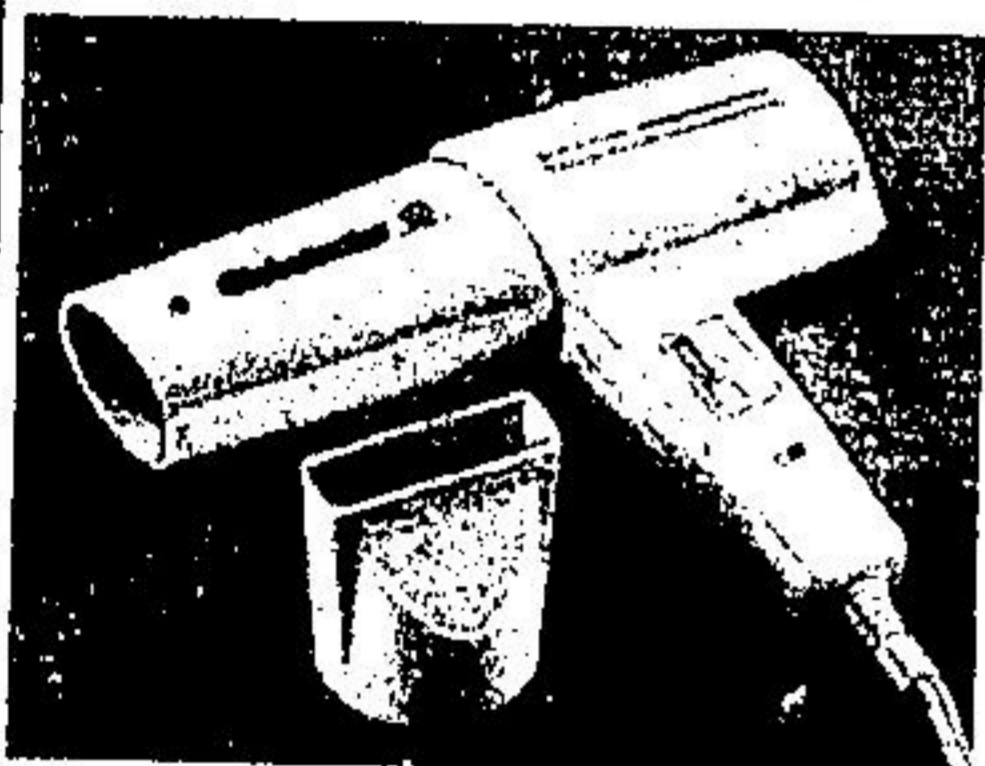

Charlescraft brush curling iron

Eaton price, each **16⁹⁹**

(21A) 566 — Brush curling iron lets you style, wave and curl with ease! On/off switch; pilot light; safety cool tip. Model B11.

(DEPT. 477)

Charlescraft slim curling iron

Eaton price, each **10⁹⁹**

(21B) 566 — Ultra thin — only 1/2" in diameter! Terrific for new curly styles! Safety cool tip; ready dot; swivel cord; stand. Model 106.

(DEPT. 477)

Charlescraft pistol dryer

Eaton price, each **19⁸⁸**

(21C) 566 — Dual voltage switch — great for travel! 2 air speeds; 3 temperature settings. Air concentrator for spot drying. 1250-W. Model 4041.

(DEPT. 477)

Clairol Son of a gun

Eaton price, each **26⁹⁹**