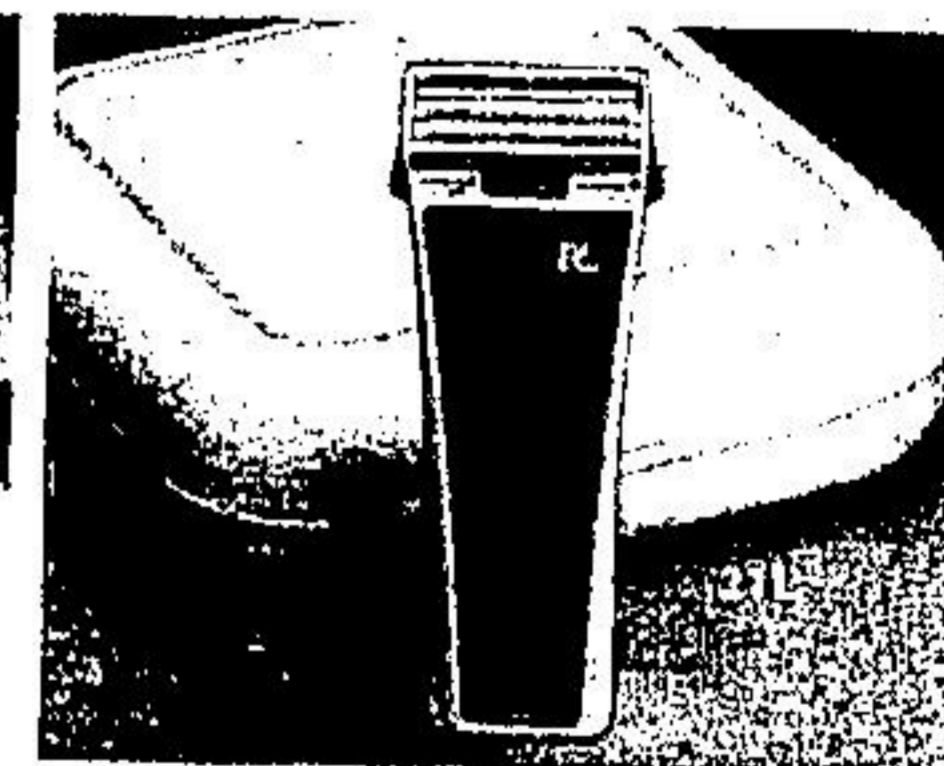

(21I) 566 — Professional-style nail care for hands and feet. 5 interchangeable heads. Cordless operation with batteries. Model NM2.

(DEPT. 477)

Remington rechargeable shaver

Eaton price, each **59³⁹**

(21K) 124 — Twin ultra-thin screens; 2 rows of 60 stainless steel blades; recharging stand; sideburn trimmer; shave counter and case. Model GTX3000.

(DEPT. 477)

Remington women's shaver

Eaton price, each **19⁷⁹**

(21L) 124 — Gives you smooth, close results! Cord operation with on/off switch. Replaceable blades. Complete with travel case. Model WER5000.