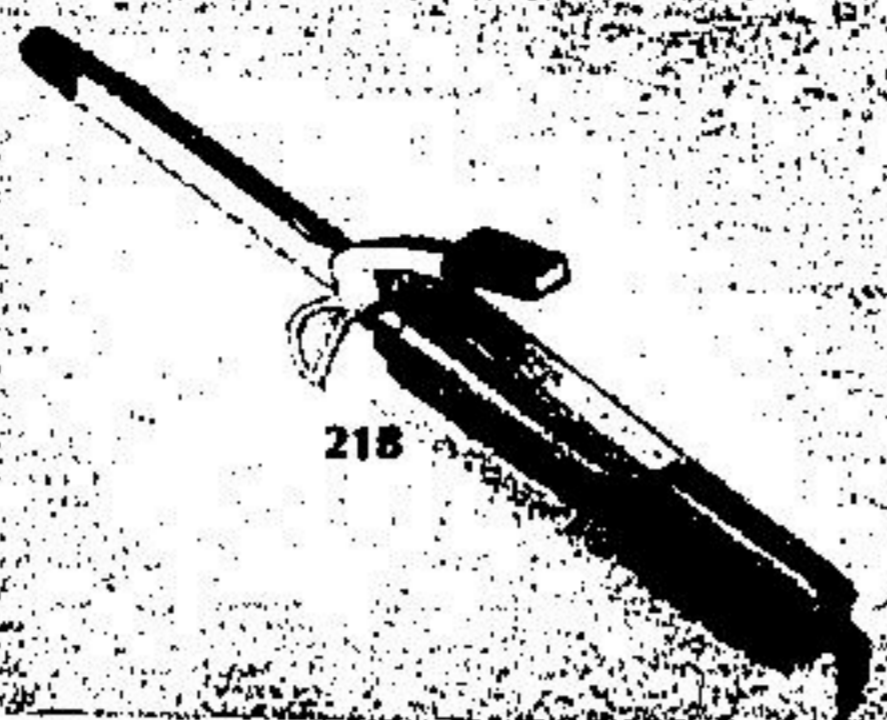

Charlescraft brush curling iron

Eaton price, each **16⁹⁹**

(21A) 566 — Brush curling iron lets you style, wave and curl with ease! On/off switch; pilot light; safety cool tip. Model B11.

(DEPT. 477)

Charlescraft slim curling iron

Eaton price, each **10⁹⁹**

(21B) 566 — Ultra thin — only 1/2" in diameter! Terrific for new curly styles! Safety cool tip; ready dot; swivel cord; stand. Model 106.

(DEPT. 477)

Charlescraft pistol dryer

Eaton price, each **19⁸⁸**

(21C) 566 — Dual voltage switch — great for travel! 2 air speeds; 3 temperature settings. Air concentrator for spot drying. 1250-W. Model 4041.

(DEPT. 477)

Clairol Son of a gun

Eaton price, each **26⁹⁹**