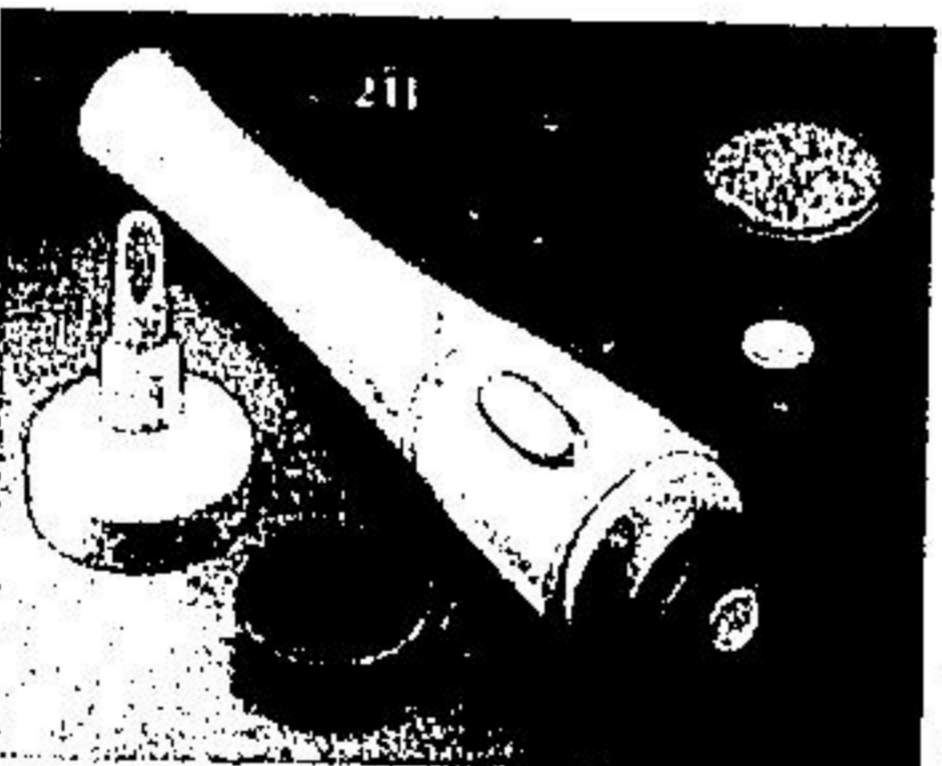

(21G) 566 — Oral hygiene centre. Oral irrigator plus rechargeable toothbrush! Complete with four colour-coded jet tips and toothbrushes. Model B175.

Eaton price, each **49⁹⁹**
(DEPT. 477)

Clairol Skinvention

Eaton price, each **16⁹⁹**

(21H) 566 — Skin cleaning and conditioning action. With facial brush; body brush; pumice stone; skin buffer. Battery included. Model SM2.

(DEPT. 477)

Clairol Nailworks

Eaton price, each **13⁹⁹**

(21I) 566 — Professional-style nail care for hands and feet. 5 interchangeable heads. Cordless operation with batteries. Model NM2.

(DEPT. 477)

Remington rechargeable shaver

Eaton price, each **59³⁹**

(21K) 124 — Twin ultra-thin screens; 2 rows of 60 stainless steel blades; recharging stand; sideburn trimmer; shave counter and case. Model GTX3000.