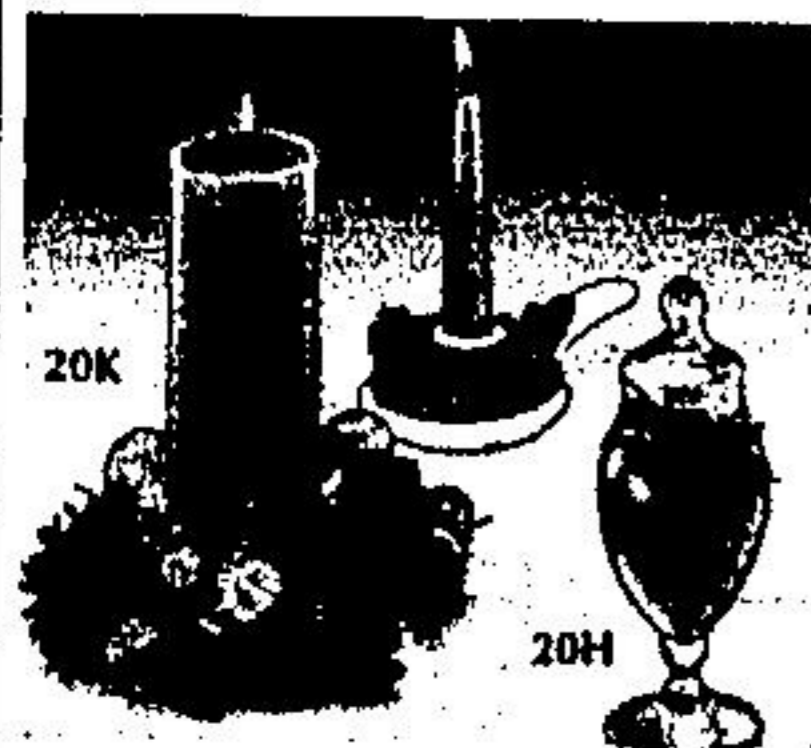

**Hostess
club ensemble**

Eaton price,
set **8⁹⁸**

(20F) 048 — Includes bridge table cover, plasticized playing cards, bridge score pad, rules. Gift boxed.
(DEPT. 208)

**SAVE 3.02
Sheaffer pen set**

Eaton reg. 15.00,
Set **11⁹⁸**

(20G) 048 — Triumph 506 ball point pen and pencil set in chrome finish. Elegantly gift boxed.
(DEPT. 208)

(20K) 050 — Gift boxed 3" x 9" scented red pillar candle with co-ordinated ring in assorted styles. Eaton price, each 8.99