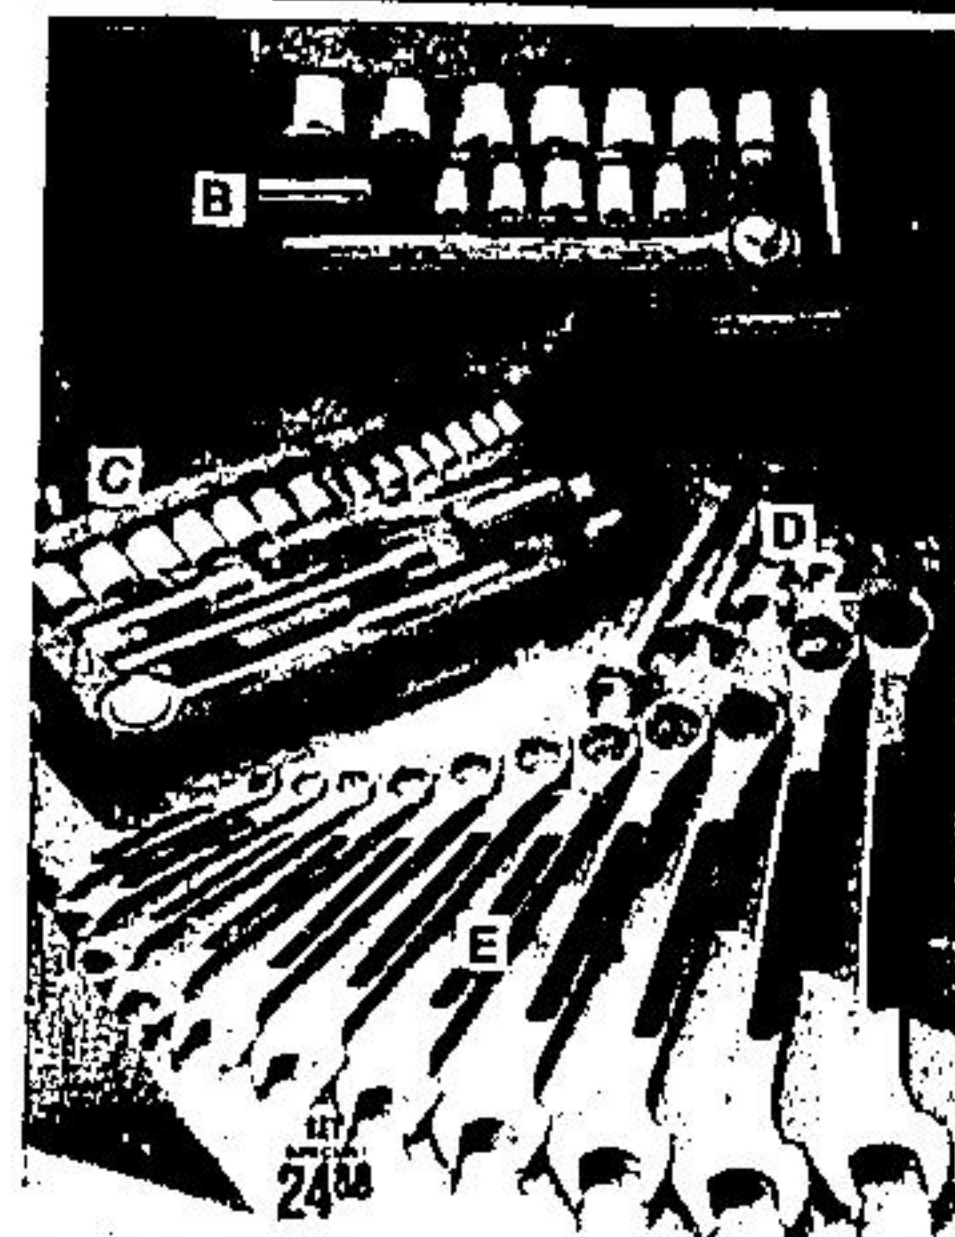

Tools from Pro!

**MAKES THE
PERFECT
CHRISTMAS
GIFT**

B 864 16 PC. SOCKET SET. 1/2" drive sockets sized from 7/16" to 1 1/4" plus extension, spark-plug socket and ratchet handle. Packed in metal case.

Christmas Special! 29.98

C 862 21 PC. SAE SOCKET SET. 3/4" and 1/2" drive sockets, 8" reversible ratchet handle, 3" and 6" extensions, spinner handle, 1/2" and 3/8" to 1/4" adapter. Metal carrying case has a molded plastic display tray.

14.99

863 21 PC METRIC SOCKET SET. 1/2" and 3/8" drive sockets in popular metric sizes plus ratchet handle, extensions, spark plug socket, adapter and spinner handle in metal case.

14.99

D 867 5 PC. METRIC WRENCH SET. Combination box and open-end wrenches sized from 8mm to 17mm. Plated alloy-steel with precision machined openings.

7.99

866 6 PC. WRENCH SET. Box and open-end wrenches sized from 3/8" to 1 1/4".

7.99

E 865 11 PC. COMBINATION WRENCH SET. Superior quality chrome steel wrenches sized from 3/4" to 1".

Christmas Special! 24.88

**PRO HARDWARE
SHOPPERS WORLD
BRAMPTON 459-1266**

Prices subject to prior sale
Items may not be
exactly as illustrated