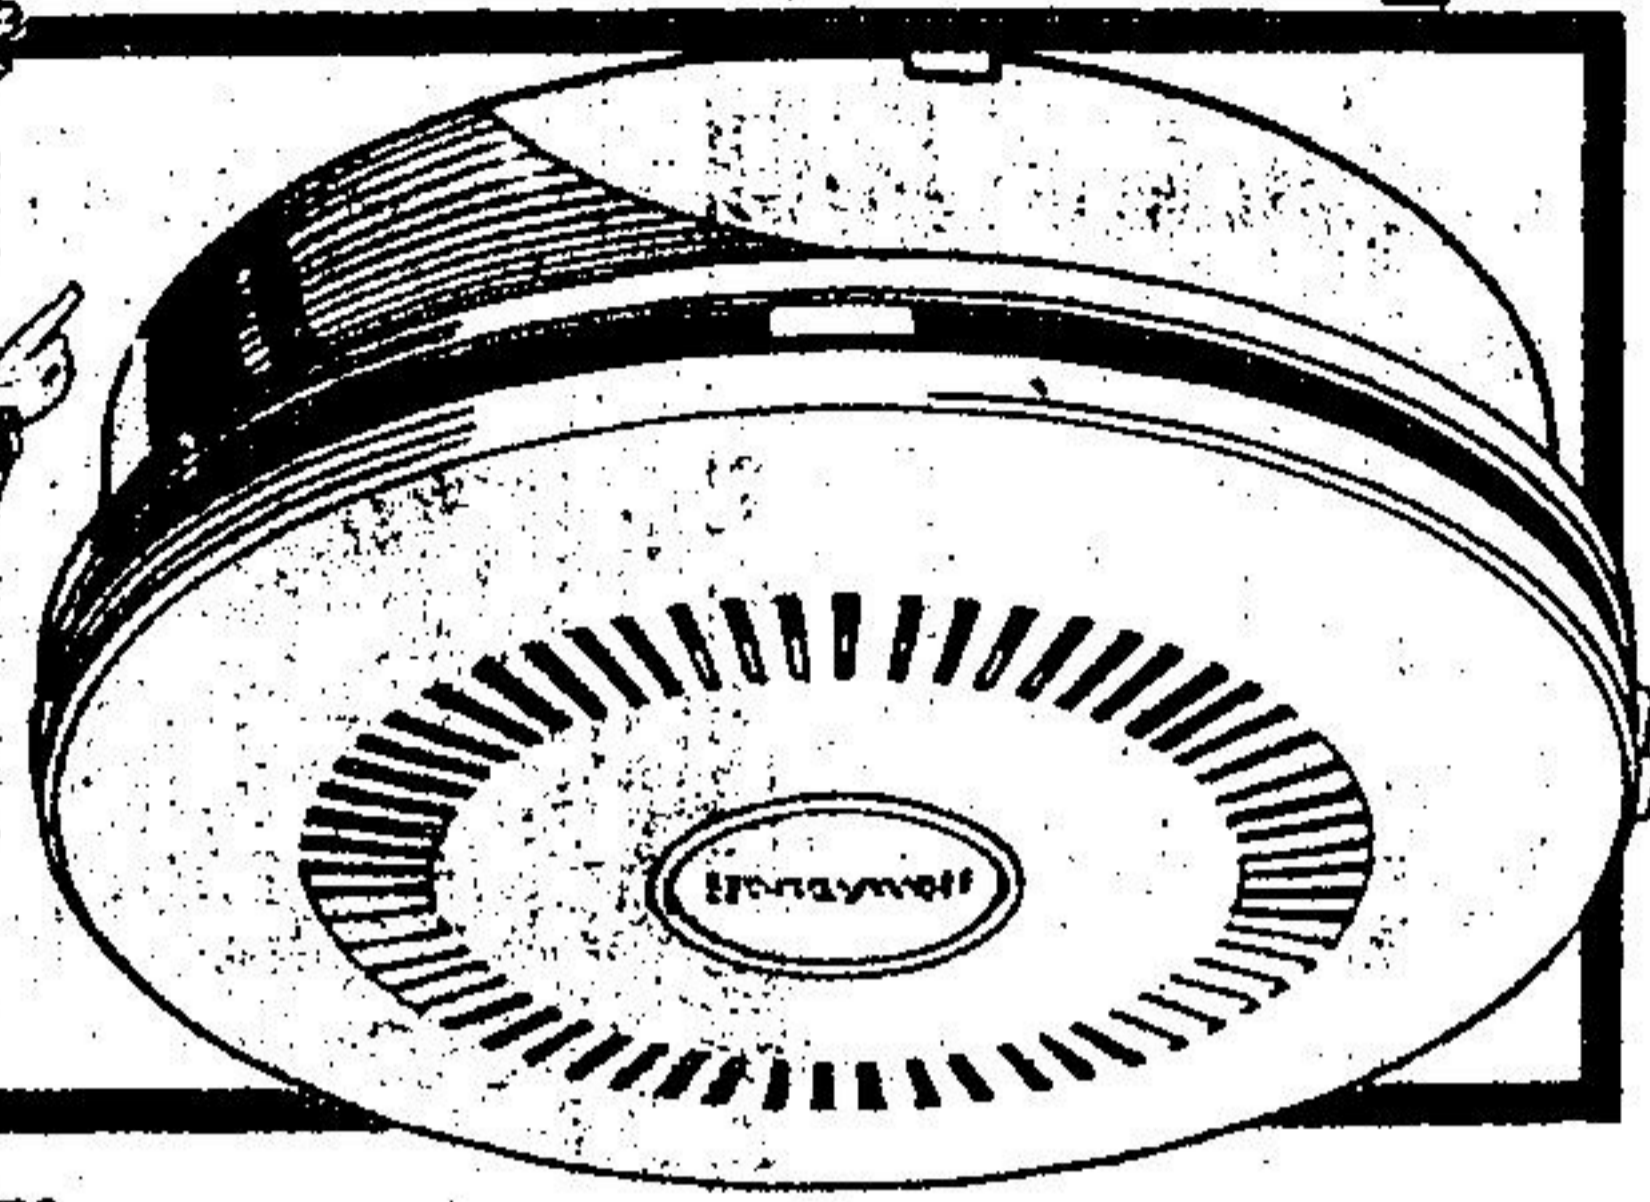

ape For Christmas... EAVER Makes It Easy

Clear Poly Film
Multi-purpose plastic sheeting, 2 mil. thick. 102" x 60'. Ideal for vapour barrier.
495 600 sq. ft.
Reg. 5.95

Aluminum Insulation
Use between basement walls. Type 1 Foil insulation. 100 or 250 sq. ft. roll.
449 100 sq. ft. **698** 200 sq. ft.

The Honeywell Smoke Alarm — Be Prepared!
Be sure when it comes to your family's safety. The Honeywell will sound a shrill, continuous alarm at the first trace of smoke. Easy to install to ceiling. Comes complete with battery.

19⁹⁸
Reg. 23.89

Ceiling Panels
For use with suspended ceiling system. Panels lift out easily. 3 styles. 2'x4'.
White **179** ea. Micro **199** ea. Stipl **229** ea.

4'x4' Scored Panels
White ceiling tile, ideal for rec rooms, etc. Easy to install. 12"x12" scoring.
349