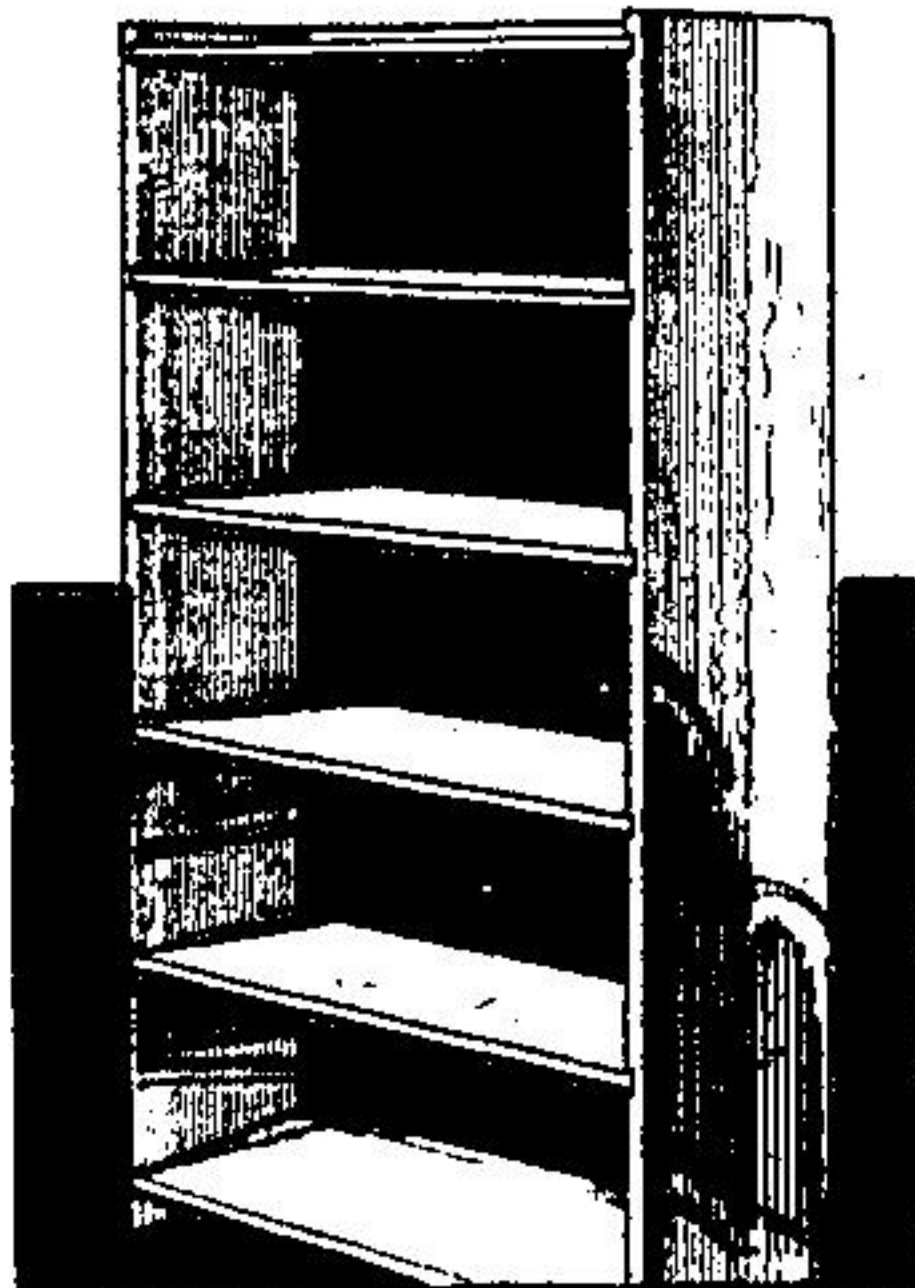

Get Ready For Holiday Entertaining

65" High Bookcase
Particleboard bookcase is 65" x 31" x 12". Ready to finish.
3333 Reg. 39.95

31" High Bookcase
Particleboard bookcase is 31" x 31" x 12". Ready to finish.
1688 Reg. 19.95

Sand Ranchyde Bar Sections

These attractive bar sections are covered in washable, durable Sand Ranchyde vinyl. Butcher Block top, sides and base. Curved section is 52" x 18" x 41" high. Straight is 40" x 18" x 41" high.