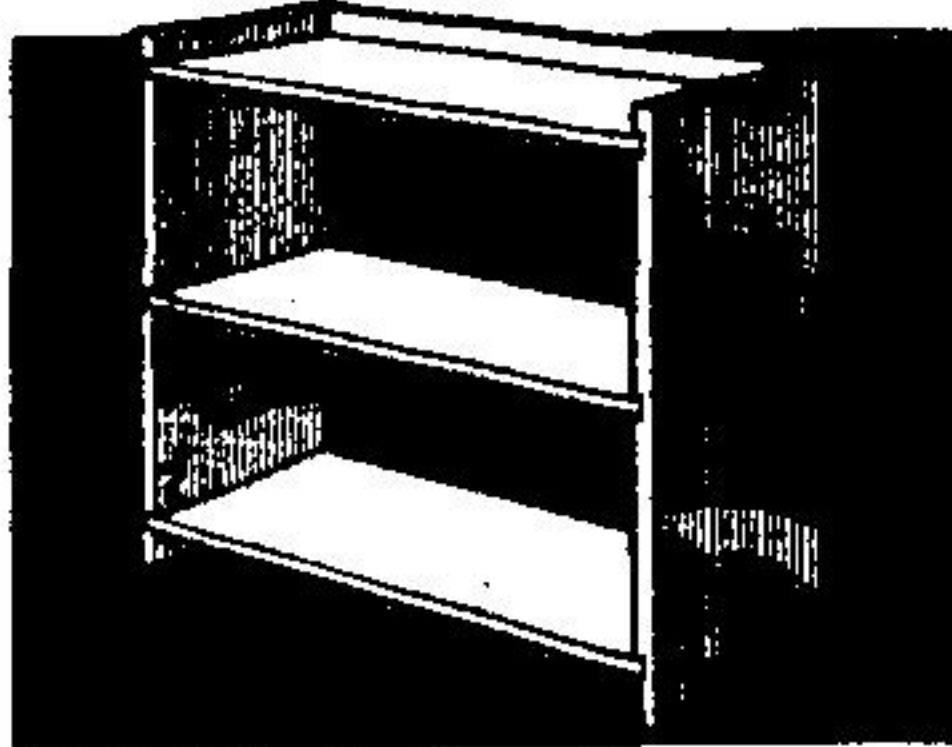

Get Ready For Holiday Entertaining

65" High Bookcase
Particleboard bookcase is 65" x 31" x 12". Ready to finish.
3333 Reg. 39.95

31" High Bookcase
Particleboard bookcase is 31" x 31" x 12". Ready to finish.
1688 Reg. 19.95

Sand Ranchyde Bar Sections

These attractive bar sections are covered in washable, durable Sand Ranchyde vinyl. Butcher Block top, sides and base. Curved section is 52" x 18" x 41" high. Straight is 40" x 18" x 41" high.

Storage Bench
Combination bench & storage area. Hinged seat. Ready to assemble & finish.
2288 Reg. 27.95

Quilted Naugahyde
Diamond quilted washable vinyl for bars, upholstery, etc. Assorted patterns & colours.
54" wide
399 lin. ft. Reg. 4.99