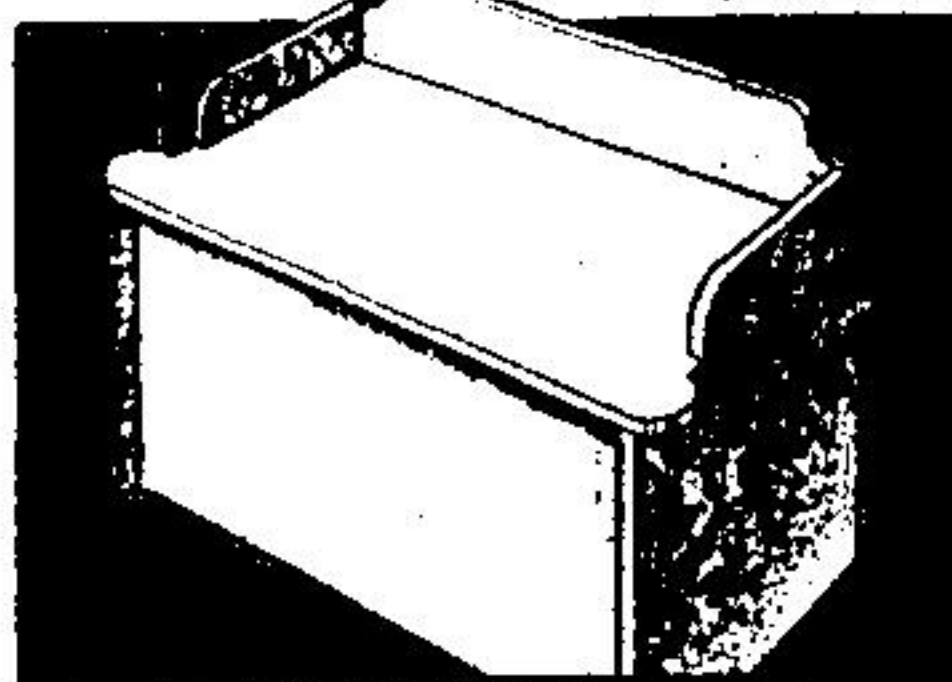

Sand Ranchyde Bar Sections

These attractive bar sections are covered in washable, durable Sand Ranchyde vinyl. Butcher Block top, sides and base. Curved section is 52" x 18" x 41" high. Straight is 40" x 18" x 41" high.

299⁹⁹

Curved and straight section

Advertised Merchandise Policy

The Beaver Lumber Company makes every effort to ensure that all advertised merchandise is in stock at all stores. If, due to unforeseen circumstances, an advertised item is unavailable, Beaver will issue a rain check on request for the item to be purchased when available, at the advertised sale price.

Storage Bench
Combination bench & storage area. Hinged seat. Ready to assemble & finish.
2288 Reg. 27.95

Quilted Naugahyde
Diamond quilted washable vinyl for bars, upholstery, etc. Assorted patterns & colours.
54" wide
399 lin. ft. Reg. 4.99