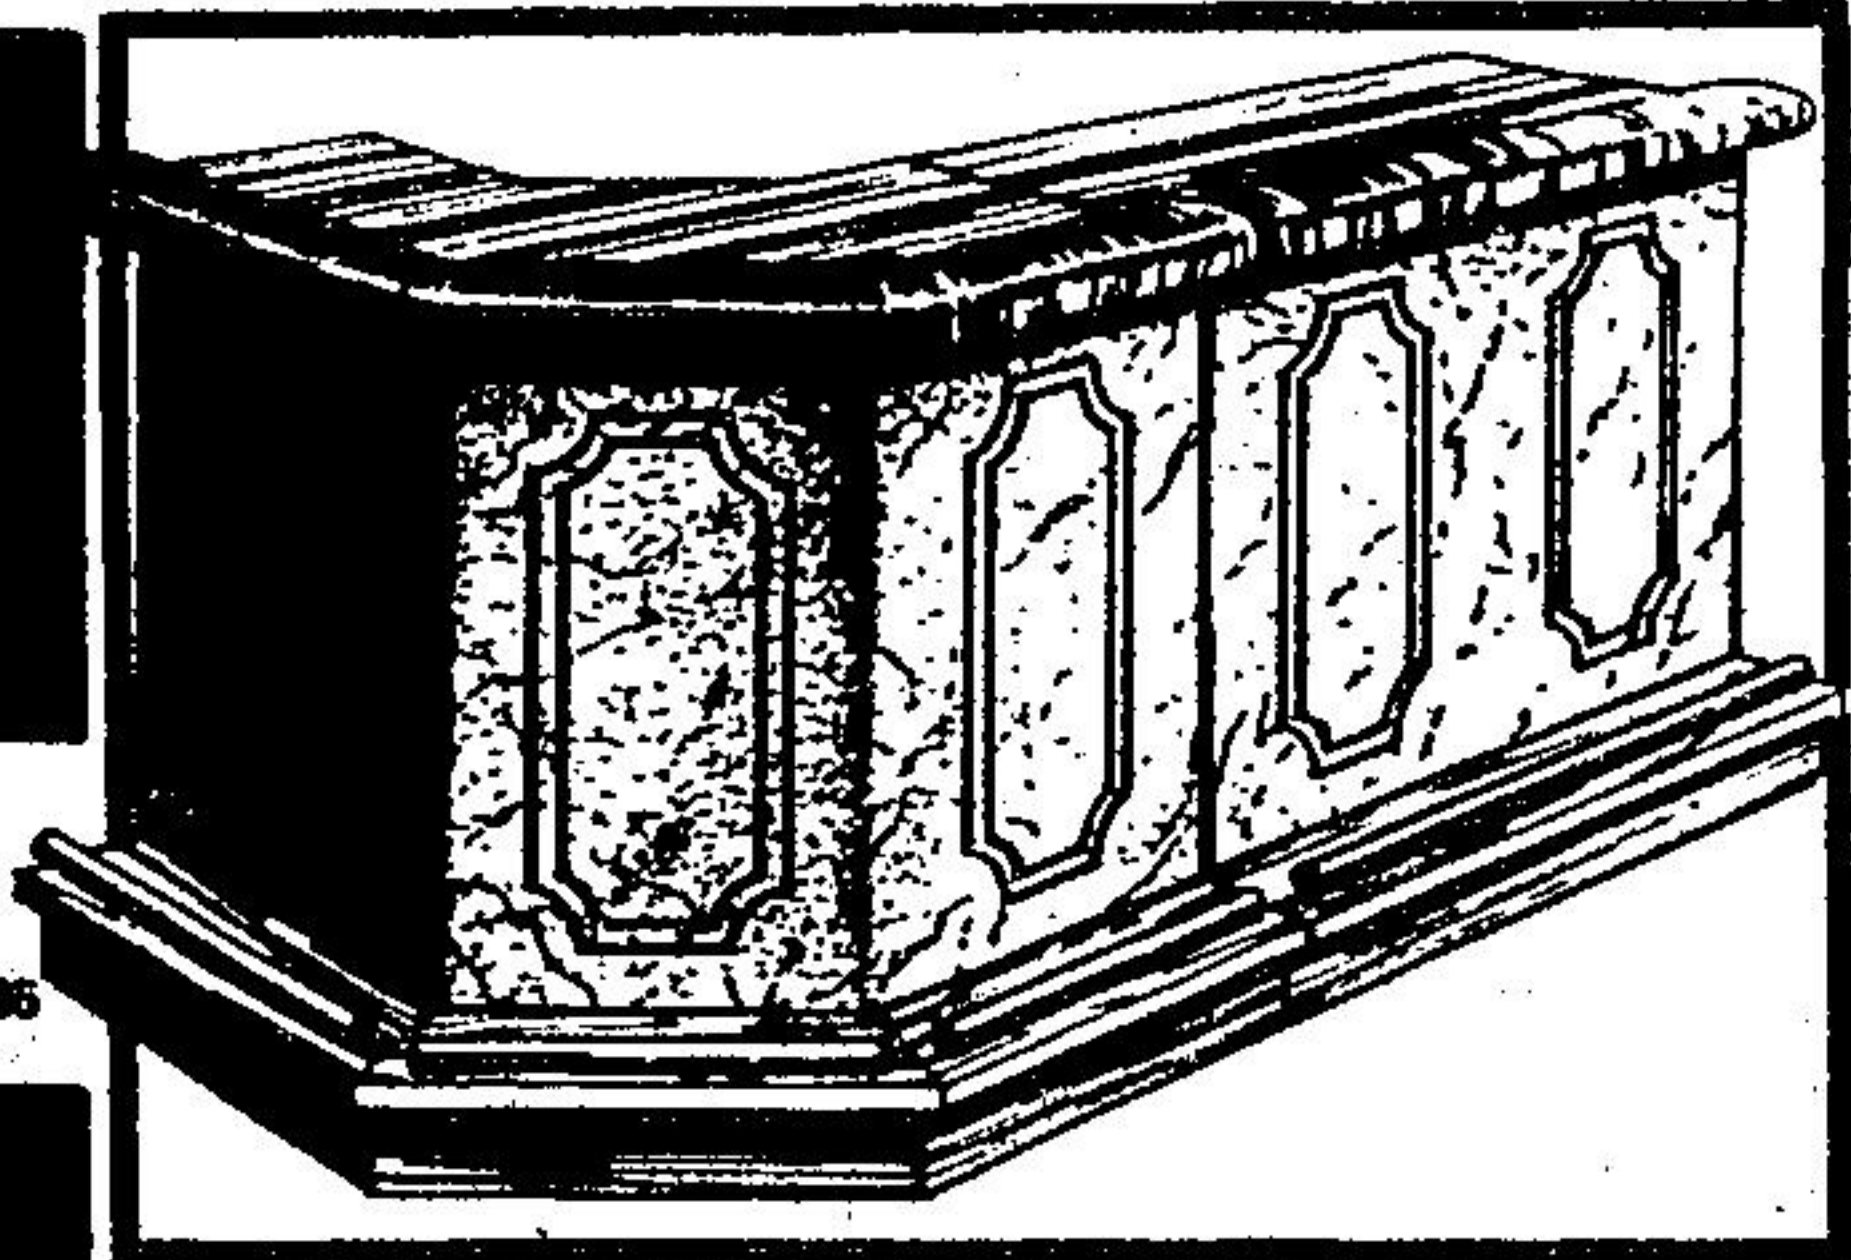

Get Ready For Holiday Entertaining

65" High Bookcase
Particleboard bookcase is 65" x 31" x 12". Ready to finish.
3333 Reg. 39.95

31" High Bookcase
Particleboard bookcase is 31" x 31" x 12". Ready to finish.
1688 Reg. 19.95

Sand Ranchyde Bar Sections

These attractive bar sections are covered in washable, durable Sand Ranchyde vinyl. Butcher Block top, sides and base. Curved section is 52" x 18" x 41" high. Straight is 40" x 18" x 41" high.