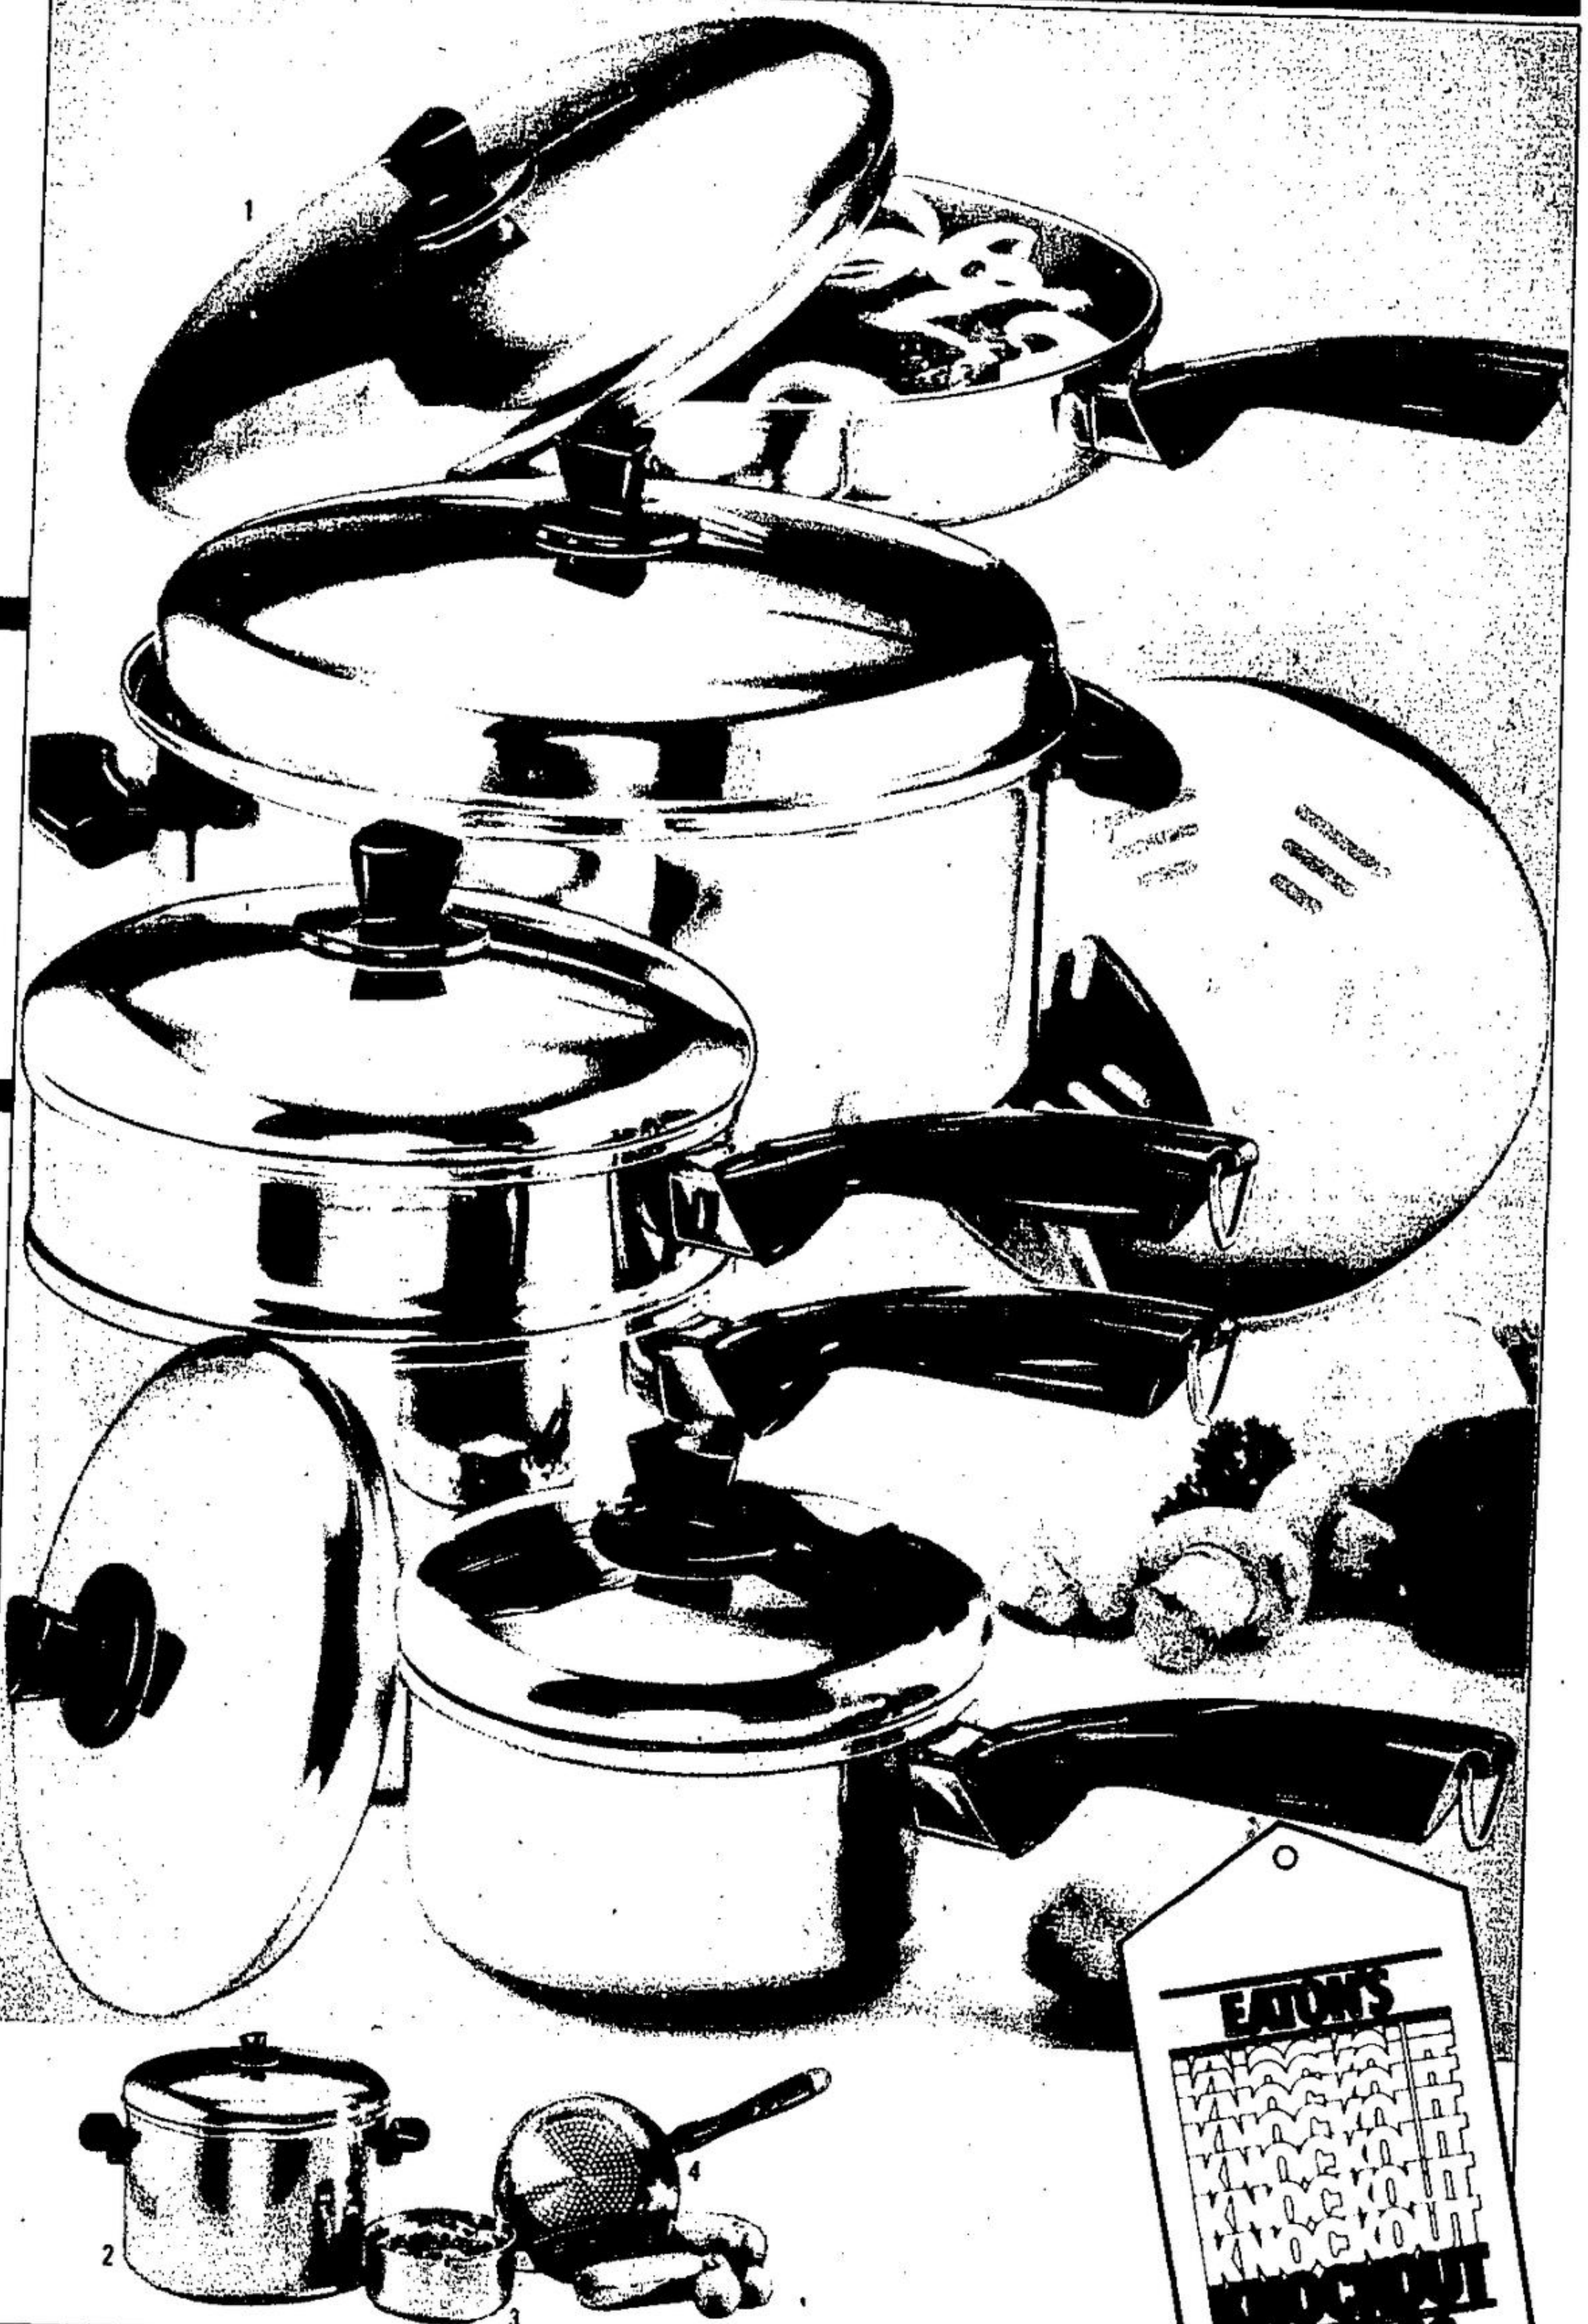

The non-porous stainless steel resists odours. It forms a "sandwich" around carbon steel that evenly distributes heat for reliable cooking results. Stay-cool handles and knobs. Easy to

clean by hand or popped into the dishwasher.

(1) 391 — The 11-pce. set includes 1 each:

- 1 litre covered saucepan.
- Covered double boiler with extra lid (Top is 2 litres, bottom 3 litre capacity.)
- 5.5 litre covered Dutch oven with trivet.
- 25 cm covered skillet.

An outstanding value at regular price and now at this outstanding low, half-price!

PHONE 861-5111. Eaton's — Toronto Eaton Centre (2 Below) — 254, Yorkdale, Scarborough, Sherway, Don Mills, Shoppers' World, Warehouse Store (Sheppard Ave., W.), Bramalea, Oshawa, Rockwood, Rexdale, Dufferin, Yonge - Eglinton, Victoria Park, Gerrard Square.

T. EATON CO.
HOUSEWARES, LIMITED

Open stock pieces on sale

	Eaton's reg.	Each
(2) 391 — 8 litre covered stockpot.	44.50	22.25
(3) 391 — 1 litre open saucepan	14.50	7.25
(4) 391 — 2 litre steamer.	18.50	9.25
(4A) 391 — 1 litre covered saucepan.	17.98	8.99
(4B) 391 — 2 litre covered saucepan.	22.98	11.49
(4C) 391 — 3 litre covered saucepan.	26.50	13.25
(4D) 391 — 4 litre covered saucepan.	30.98	15.49
(4E) 391 — 1.5 litre covered double boiler.	33.50	16.75
(4F) 391 — 2 litre covered double boiler.	36.98	18.49
(4G) 391 — 5.5 litre covered Dutch oven.	38.98	19.49
(4H) 391 — 25 cm covered frypan.	34.50	17.25

Part of a continuing series of great values at Eaton's

EATON'S
is Santa's Store

OPEN TONIGHT UNTIL 9 P.M.; Eaton's — Toronto Eaton Centre, Yonge-Eglinton 9:30 a.m. to 9 p.m. **OPEN TONIGHT UNTIL 9:30 P.M.** Eaton's Yorkdale, Scarborough, Sherway, Don Mills, Warehouse Store, Bramalea, Oshawa, Rockwood, Rexdale, Gerrard Square, Pickering-Sheridan 9:30 a.m. to 9:30 p.m., Shoppers' World 10 a.m. to 9:30 p.m. **OPEN TONIGHT UNTIL 10 P.M.** Eaton's — Victoria Park 9:30 a.m. to 10 p.m., Dufferin 10 a.m. to 10 p.m.