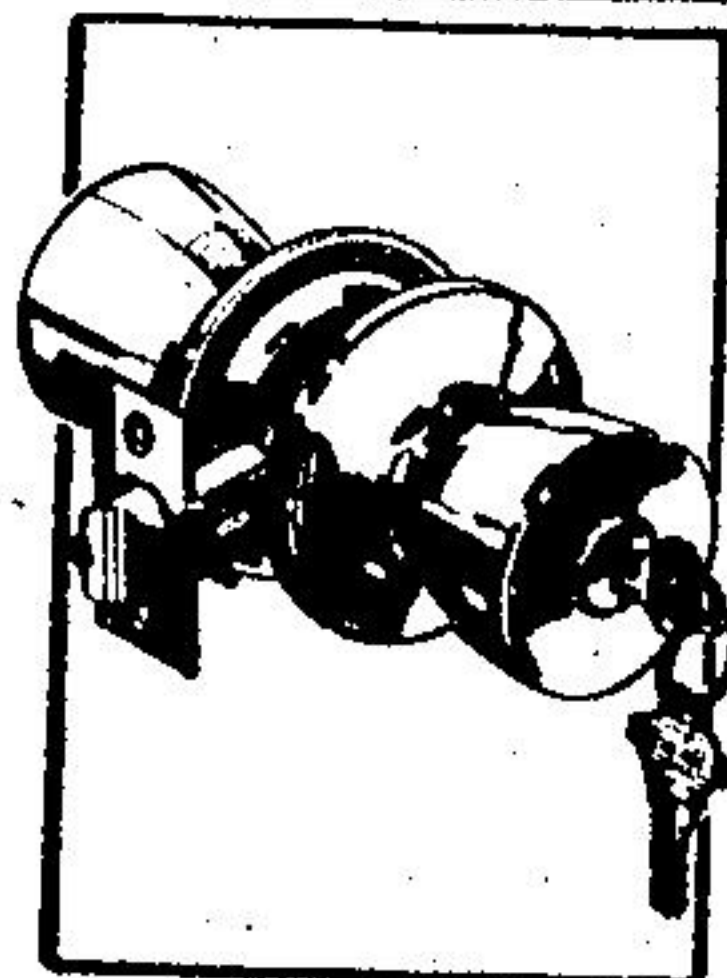

Tape Measure

5 meter x 3/4" tape has toggle lock.

8⁹⁹

Brackets

Set of two steel saw-horse brackets.

244

Pr.

Passage Set