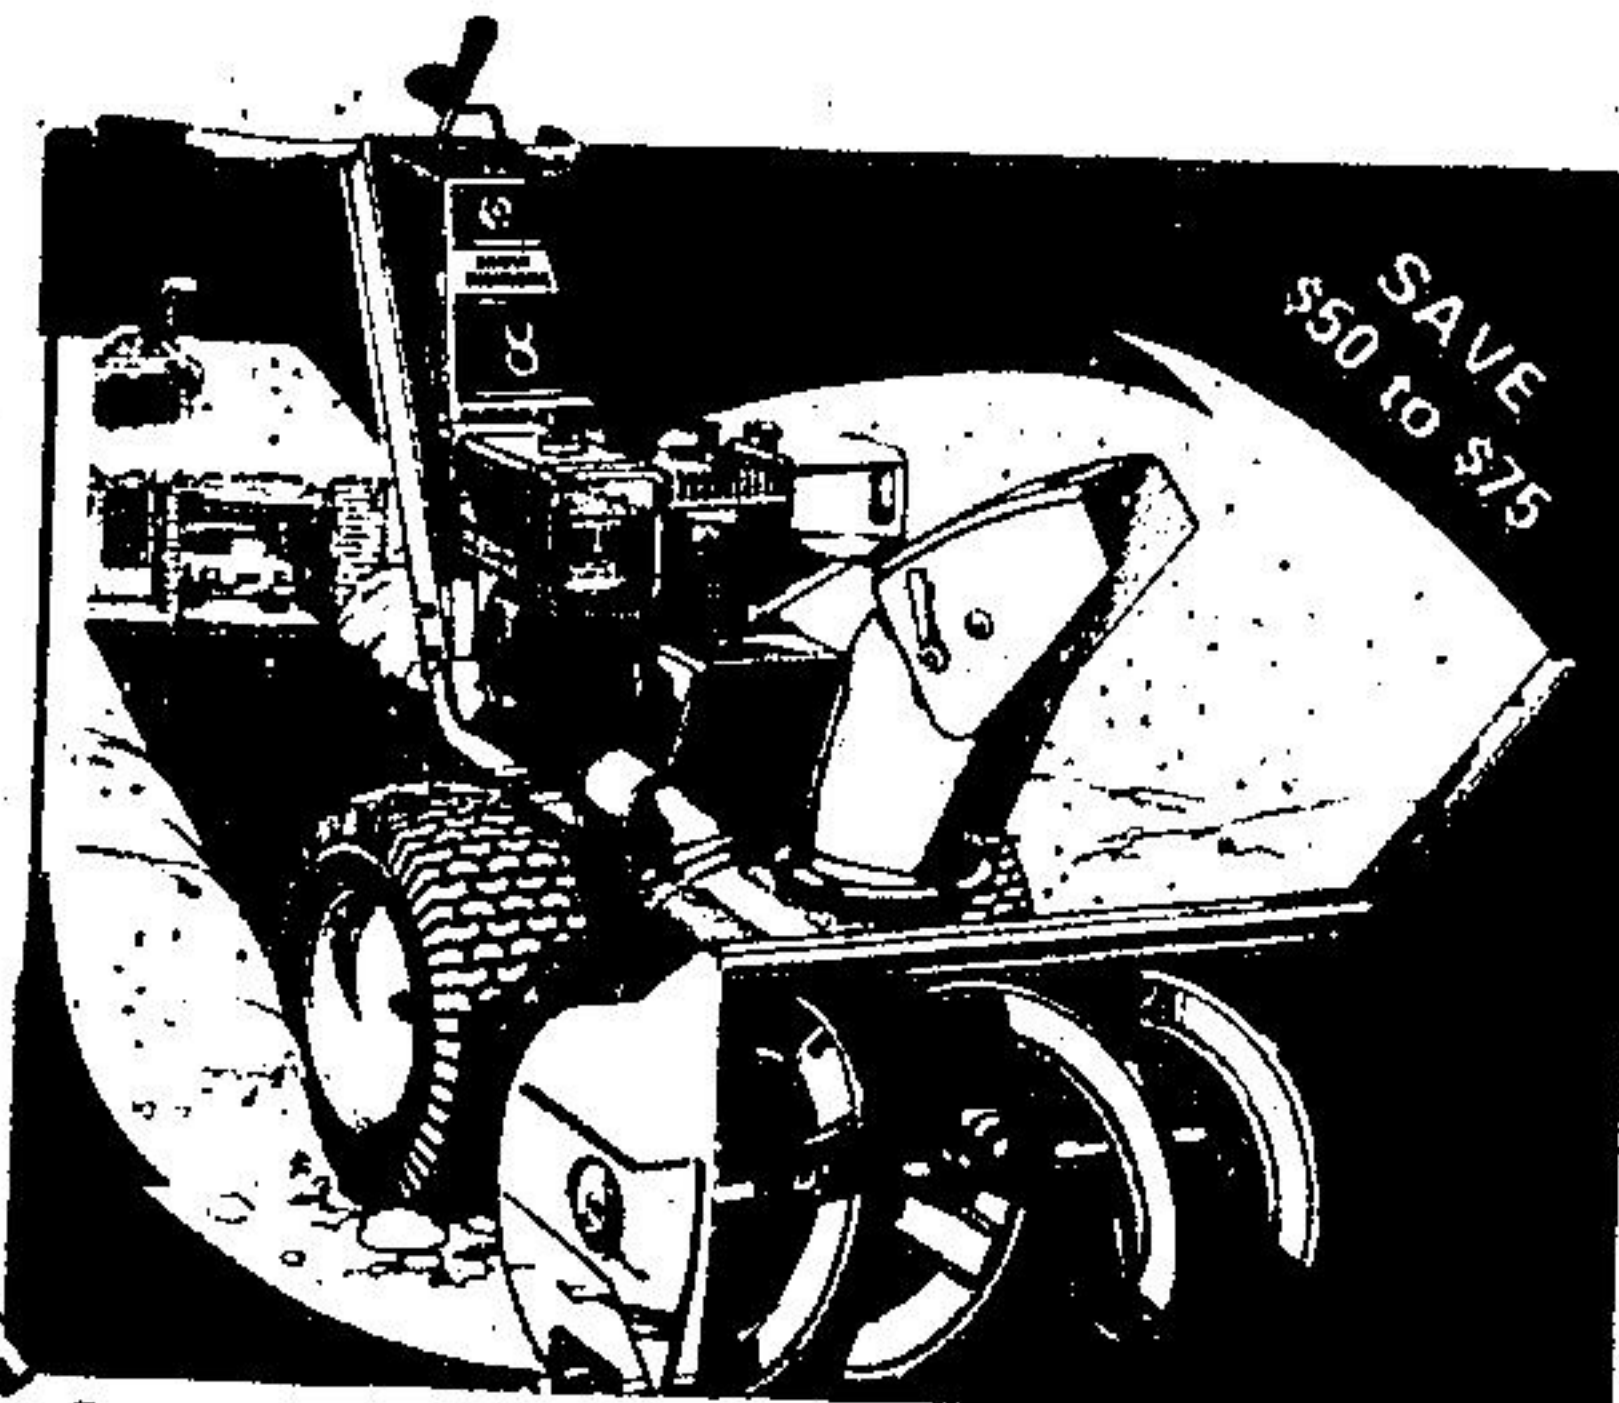

The Right Tool For The Right Job...At Beaver's Low Prices

Rockwell Table Saw

9" saw features 12.6 amp motor, guide bars, rip fence and miter gauge. Cuts 2" at 90°, 1-5/8" at 45°.

229⁹⁵

Our Reg. 249.95

A) X-tra Tool

Multipurpose Skil drill has 3.2 amp. motor.

76⁸⁸

Our Reg. 84.99

B) Shop Vac

4 gallon capacity wet/dry vacuum.

51⁹⁵

Our Reg. 61.88

8 HP Beaver Snowthrower

With 16" oversize tires, a Briggs & Stratton engine, up-front controls, four forward speeds plus reverse and a 4-blade auger.

724⁹⁵

Our Reg. 799.95

5 HP Snowthrower

This efficient snowthrower has many of the features listed above. See Beaver soon!