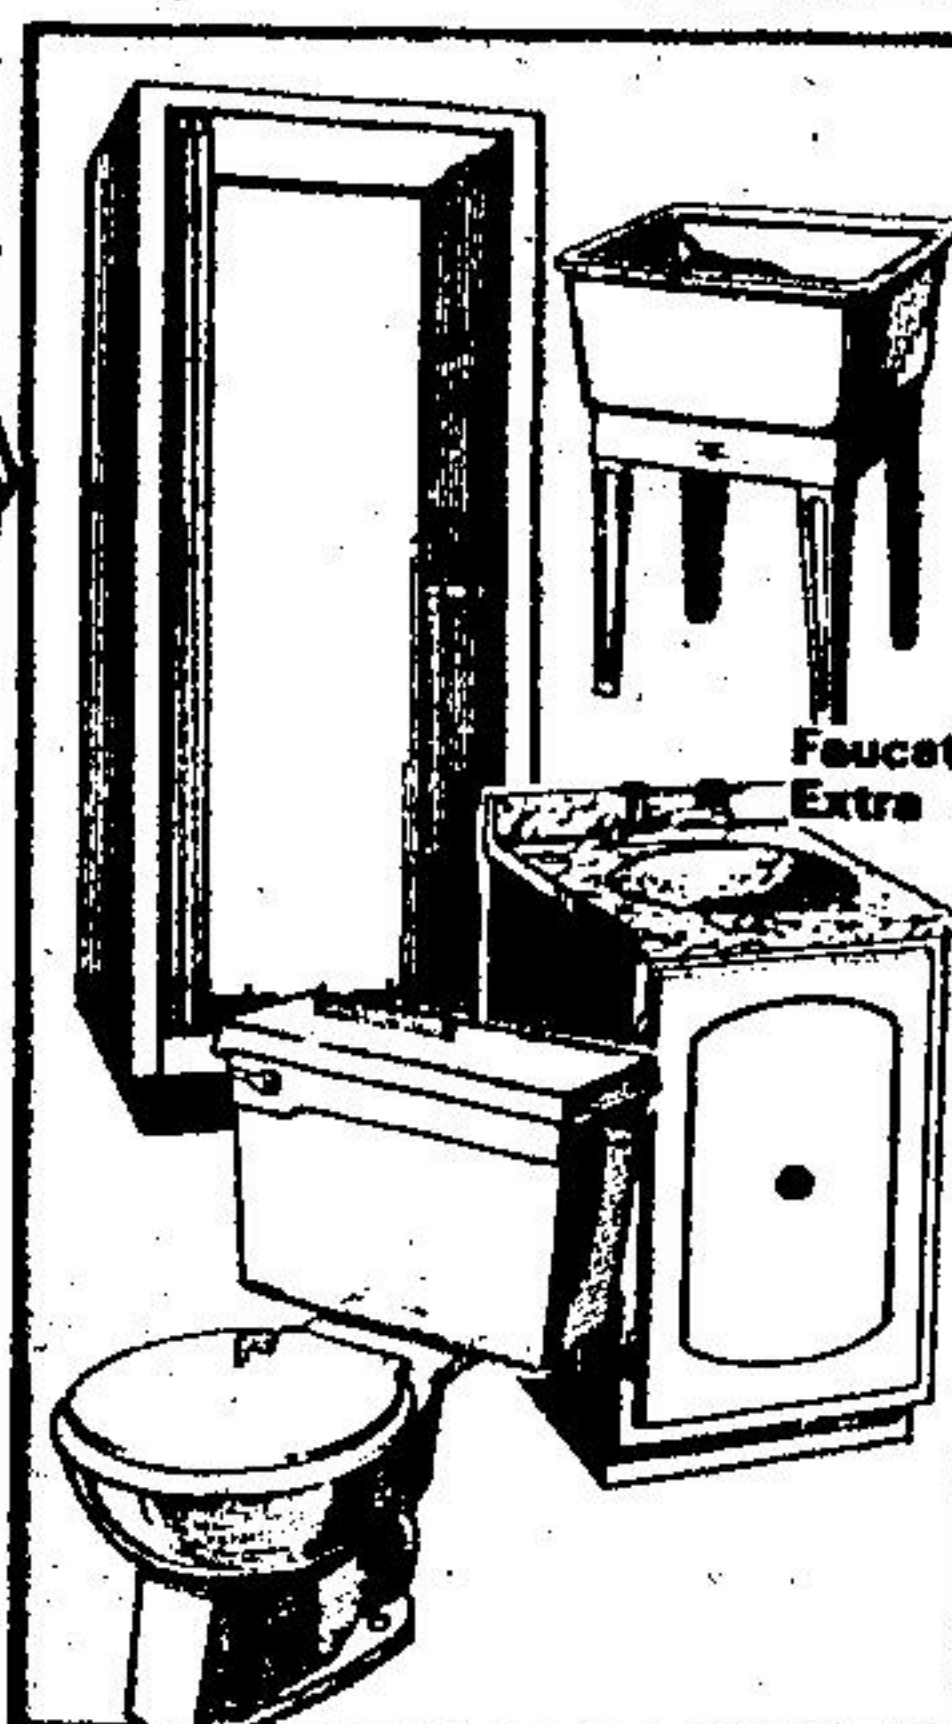

1388^{500 watt}
Reg. 15.99

2188^{1000 watt}
Reg. 24.99

2688^{1500 watt}
Reg. 29.99

A) Laundry Tub

Single bowl poly-propylene laundry tub.

1788

B) Shower Stall

Almond acrylic finish metal shower.