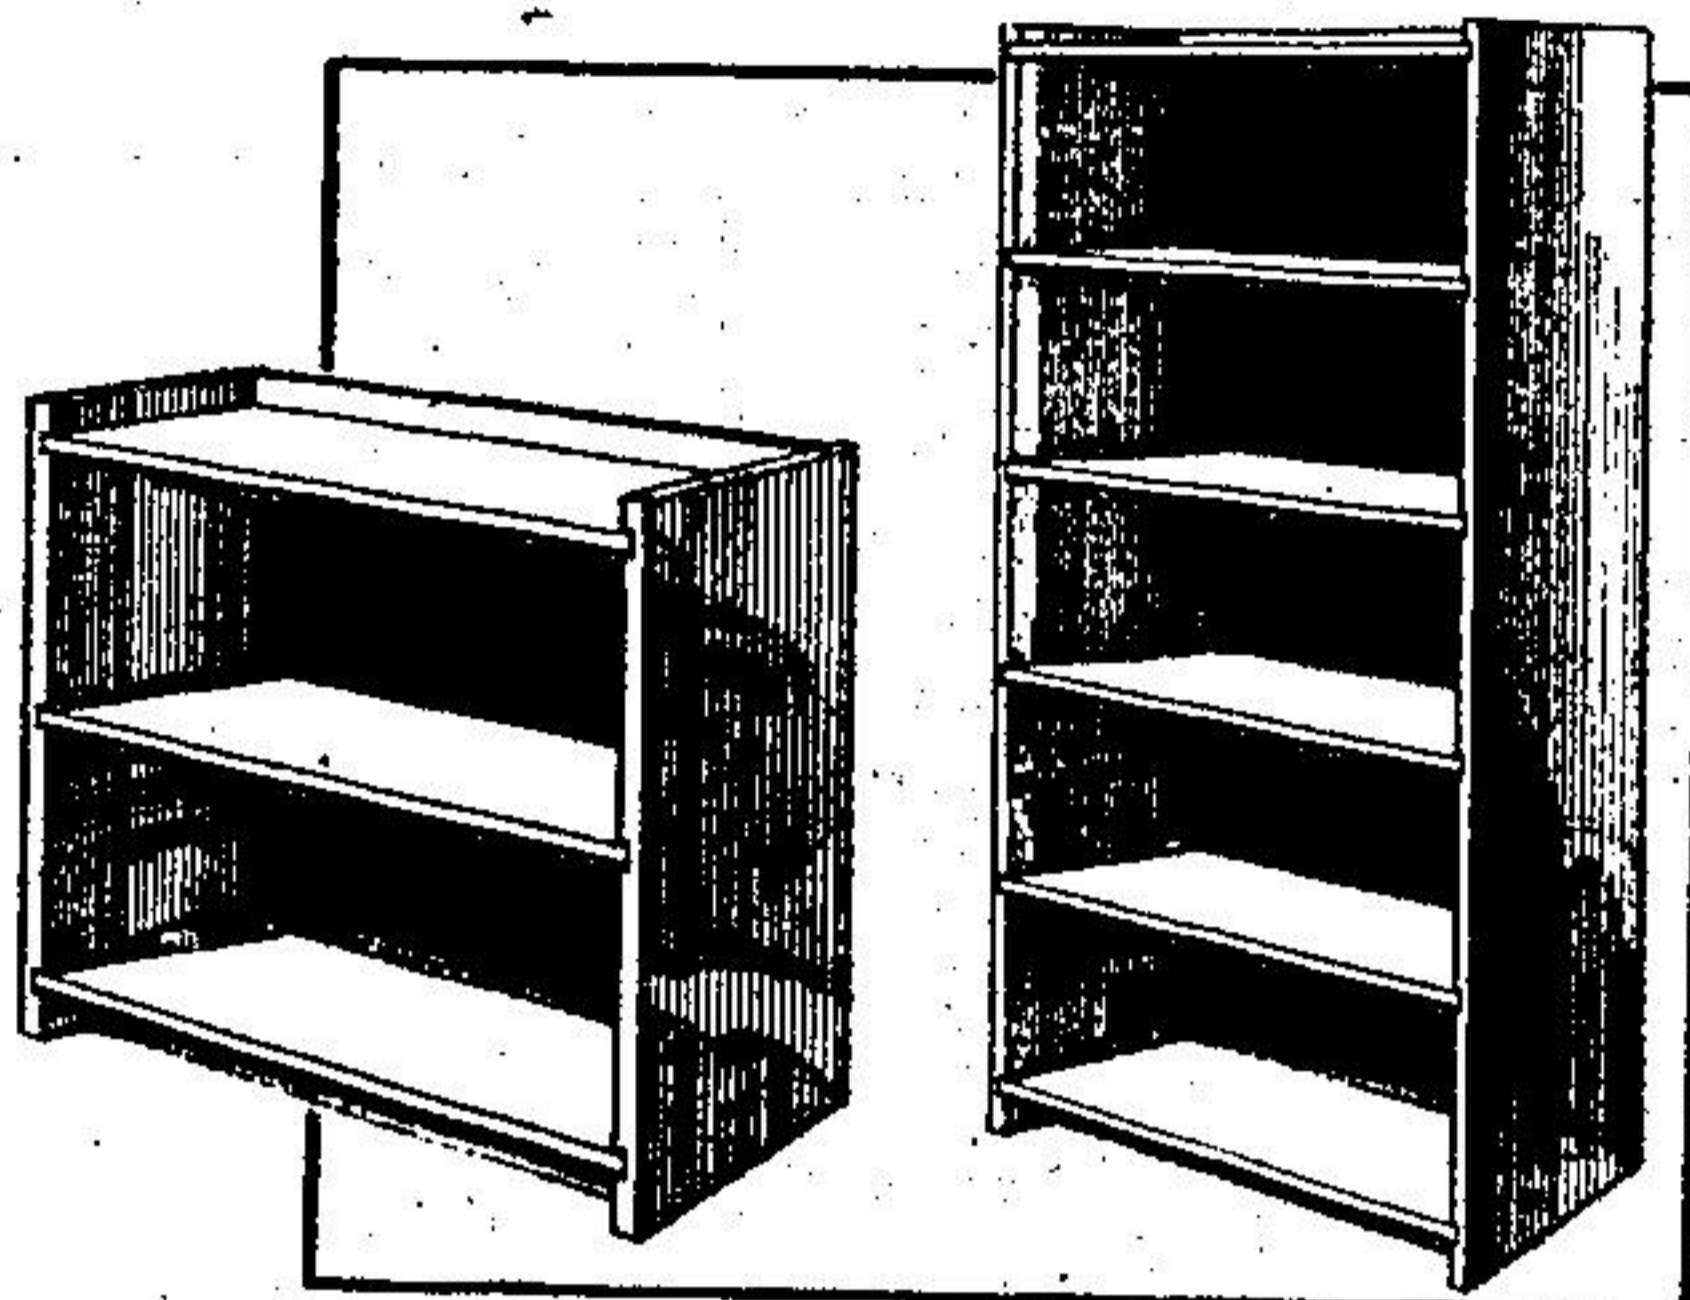

Rec Room Decorators At Low Prices

Sand Ranchyde Covered Bar

Attractive Sand Ranchyde vinyl makes a perfect finishing touch to this economically priced bar. Butcher block style top. 48" long.

89⁹⁹

Our Reg. 99.99

Matching Stool.... **12⁹⁹**

Particle Board Bookcase

Ready to finish particle board bookcase that can be used in the den, bedroom, any room! Choose 5 or 3 shelf unit. Ready to assemble.

3 shelf 31"x31"x12"

16⁸⁸

Our Reg. 19.95

5 shelf 65"x31"x12"

33³³

Our Reg. 39.95

Particle Board Bench

Ready to assemble storage bench. Can be painted or stained. 24" high x 32" long x 16" deep. "Hidden" storage area.

22⁸⁸