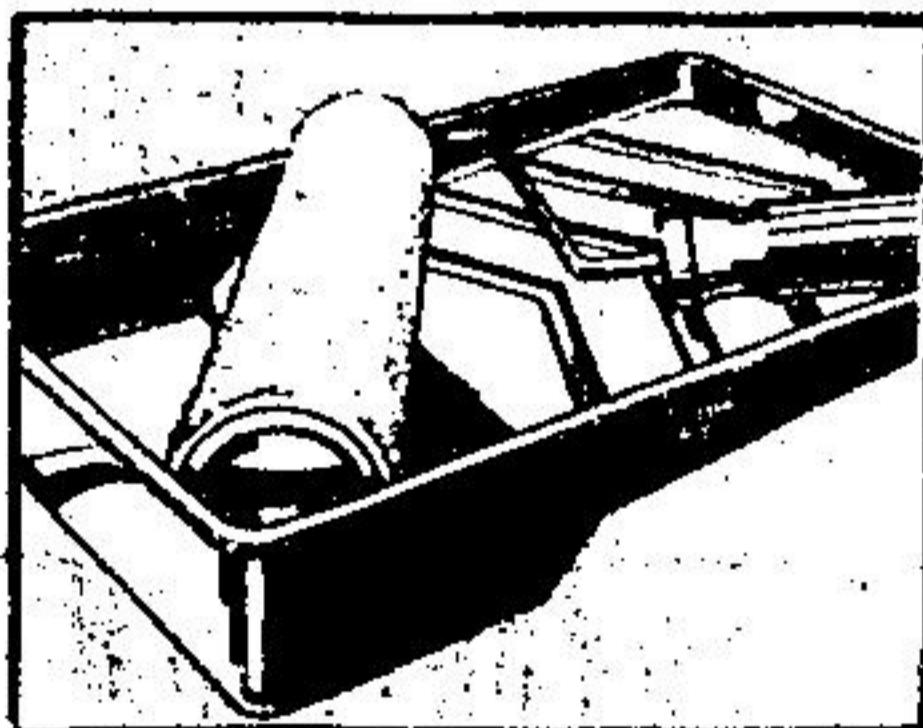

Paint Roller Set

Make painting easier! 7-1/2" roller. Metal tray.

199

Our Reg. 2.59

Polystipple Paint

Pre-mixed. Ready-to-use. Give walls, etc., new texture. 25 lbs.

799

Our Reg. 9.75