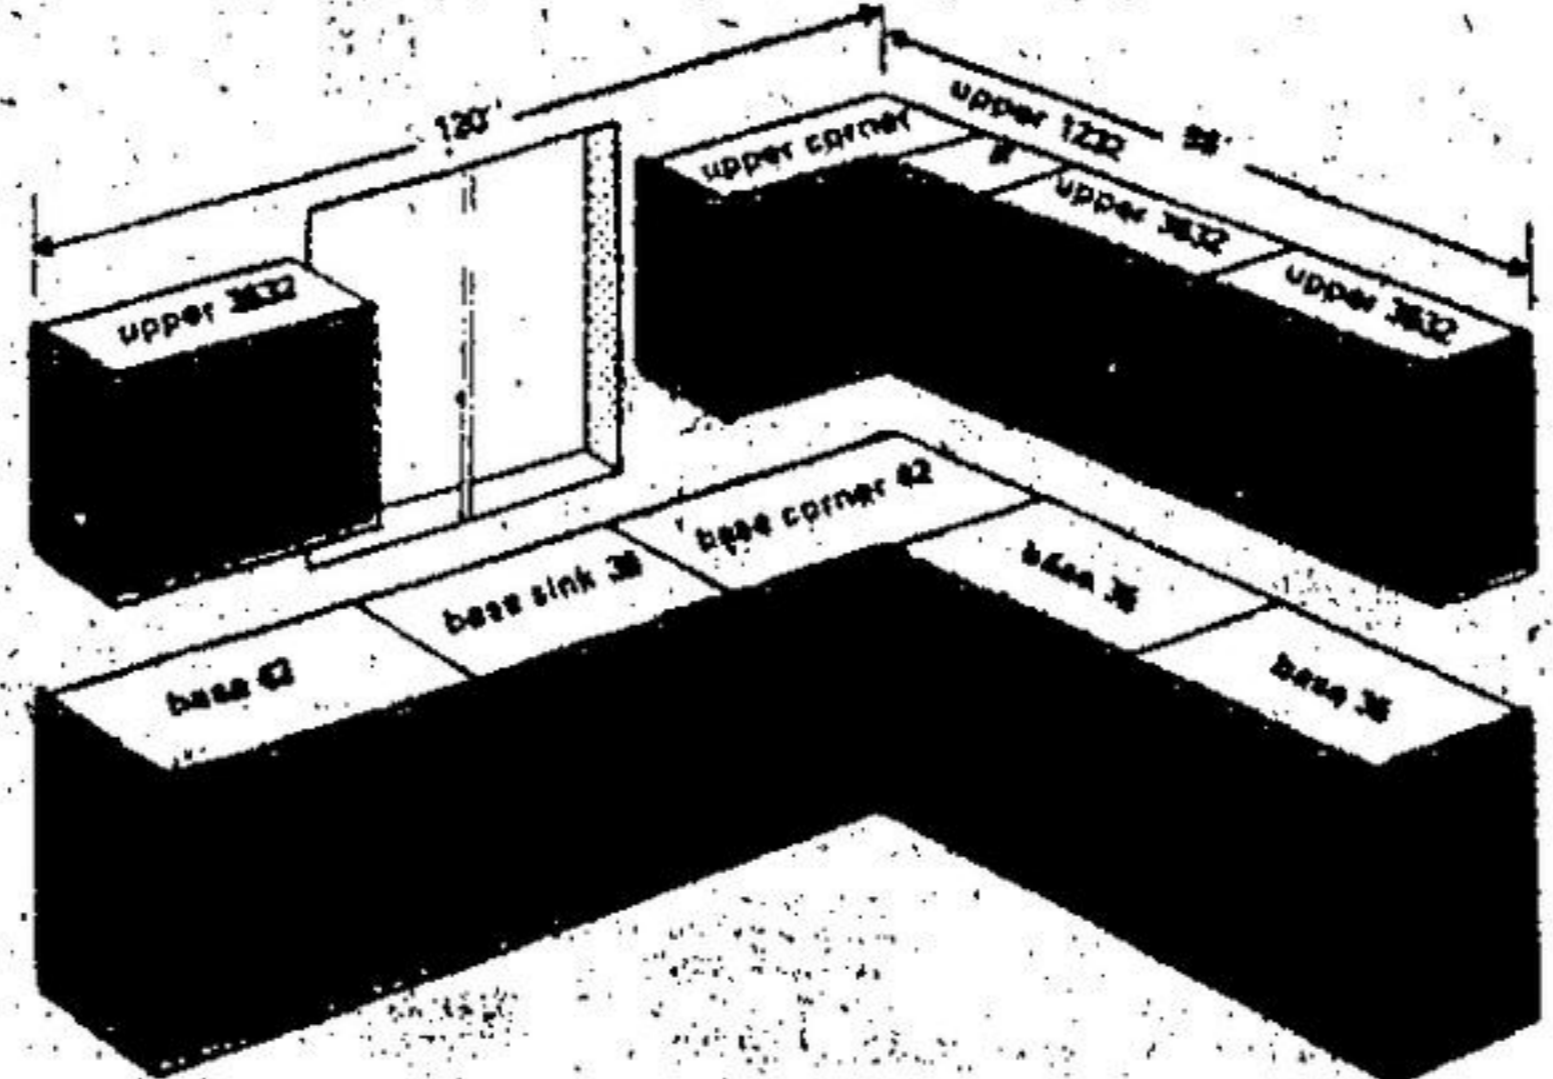

A Full-Colour photo of "PIONEER" Kitchen Cabinets, illustrating just a few of the modular unit cabinets that are available to create a kitchen that reflects your own very personal requirements!

CHECK OUR LOW PRICES BASED ON THIS 8'x10' LAYOUT. IT COULD BE A START ON YOUR OWN KITCHEN PLAN!

Cabinet Size As Noted. Another Arrangement Or Plan Will Raise Or Lower The Total Price To You. Self-Closing Hinges On All Doors. Many Of The Upper Unit Shelves Are Adjustable. Door And Drawer Handles Are Included In Our Prices Or Cabinets Can Be Ordered Undrilled For Your Own Hardware. Counter Tops, Sinks, Faucets, Etc., Are Not Included In Quoted Prices But Are Readily Available To Meet Your Needs.

UPPER CABINET UNITS	PIONEER RED BIRCH	DALEWOOD STYLE	KAWARTHA STYLE
Three Units Each 36" x 32"	$311.04	$404.34	$443.94
One 36" x 32" Upper Corner Unit	$89.75	$115.47	$126.67
One 12" x 32" Upper Cabinet unit	$54.19	$70.10	$77.12
BASE CABINET UNITS			
42" Base Unit	$149.93	$193.37	$212.04
One 36" Base Sink Cabinet	$119.15	$155.17	$170.13
One 42" Base Corner Cabinet	$114.76	$144.62	$158.18
Two 36" Base Cabinets	$275.68	$356.02	$340.54
REG. TOTAL	$1,114.50	$1,439.09	$1,528.62
SALE PRICE	$1,003.05	$1,295.18	$1,375.75
YOU SAVE	$111.45	$143.91	$152.87

8 C.S.A. Approved Styles Plus New "Cavanne" Style And Ready-To-Finish Birch!

OUR "PETERBOROUGH LINE" KITCHEN CABINETS

'CUSTOMIZED' MODULAR UNITS YOU SELECT TO PUT TOGETHER YOUR VERY OWN KITCHEN. A WORLD OF CHOICES. AVAILABLE ON ORDER OR FROM OUR STOCKS TO MEET YOUR PERSONAL NEEDS. COME AND SEE!

3 STYLES ARE FEATURED AND PRICED RIGHT HERE!

1. **"KAWARTHA"**
   A Design with all the richness of Elm. Raised Panel Doors display rich Grain Detail, and are accented by Brass Finish Hardware. A very popular kitchen line ever since its debut!
2. **"PIONEER"**
   Offering a Country Kitchen Look of Old-Time Quality in Selected Red Birch. Warm Colonial/Traditional styling. A very attractive choice, and one of our best-selling lines!
3. **"DALEWOOD"**
   A consistently popular selection! Featuring Door and Drawer Fronts finished in American Elm. Your choice of Light Cherry or Dark "Bolero" finishes.

OTHER STYLES AVAILABLE INCLUDE PREFINISHED "HAMPTON", "WESTMOUNT", "SHERWOOD", "PINE RIDGE", "CAVANNE" AND OUR NEW CANADIAN MAPLE LINE IN "GLEN ALDA" AND "MAPLE GROVE" FINISH. PLUS NATURAL BIRCH YOU FINISH YOURSELF! THERE ARE 10 STYLING CHOICES IN ALL!

FREE FOR THE ASKING! KITCHEN PLANNING SHEETS

Designed to help you over the hurdle of Kitchen Planning. Detailed Instructions On important aspects of Measuring and Locating Major Appliances are included, along with Valuable Tips and other information.

LET US HELP YOU NOW WITH YOUR KITCHEN PLAN

Our Qualified Kitchen Consultants are at your service! Arrange a get together at any of our Centres...or an appointment at your House! They're prepared to assist with Model and Module selections, Cost Estimates and good Professional Advice that includes getting the most for you out of the available space in your Kitchen!

INSTALLATION ARRANGEMENTS ARE AVAILABLE THROUGH MANY OF OUR CENTRES!!