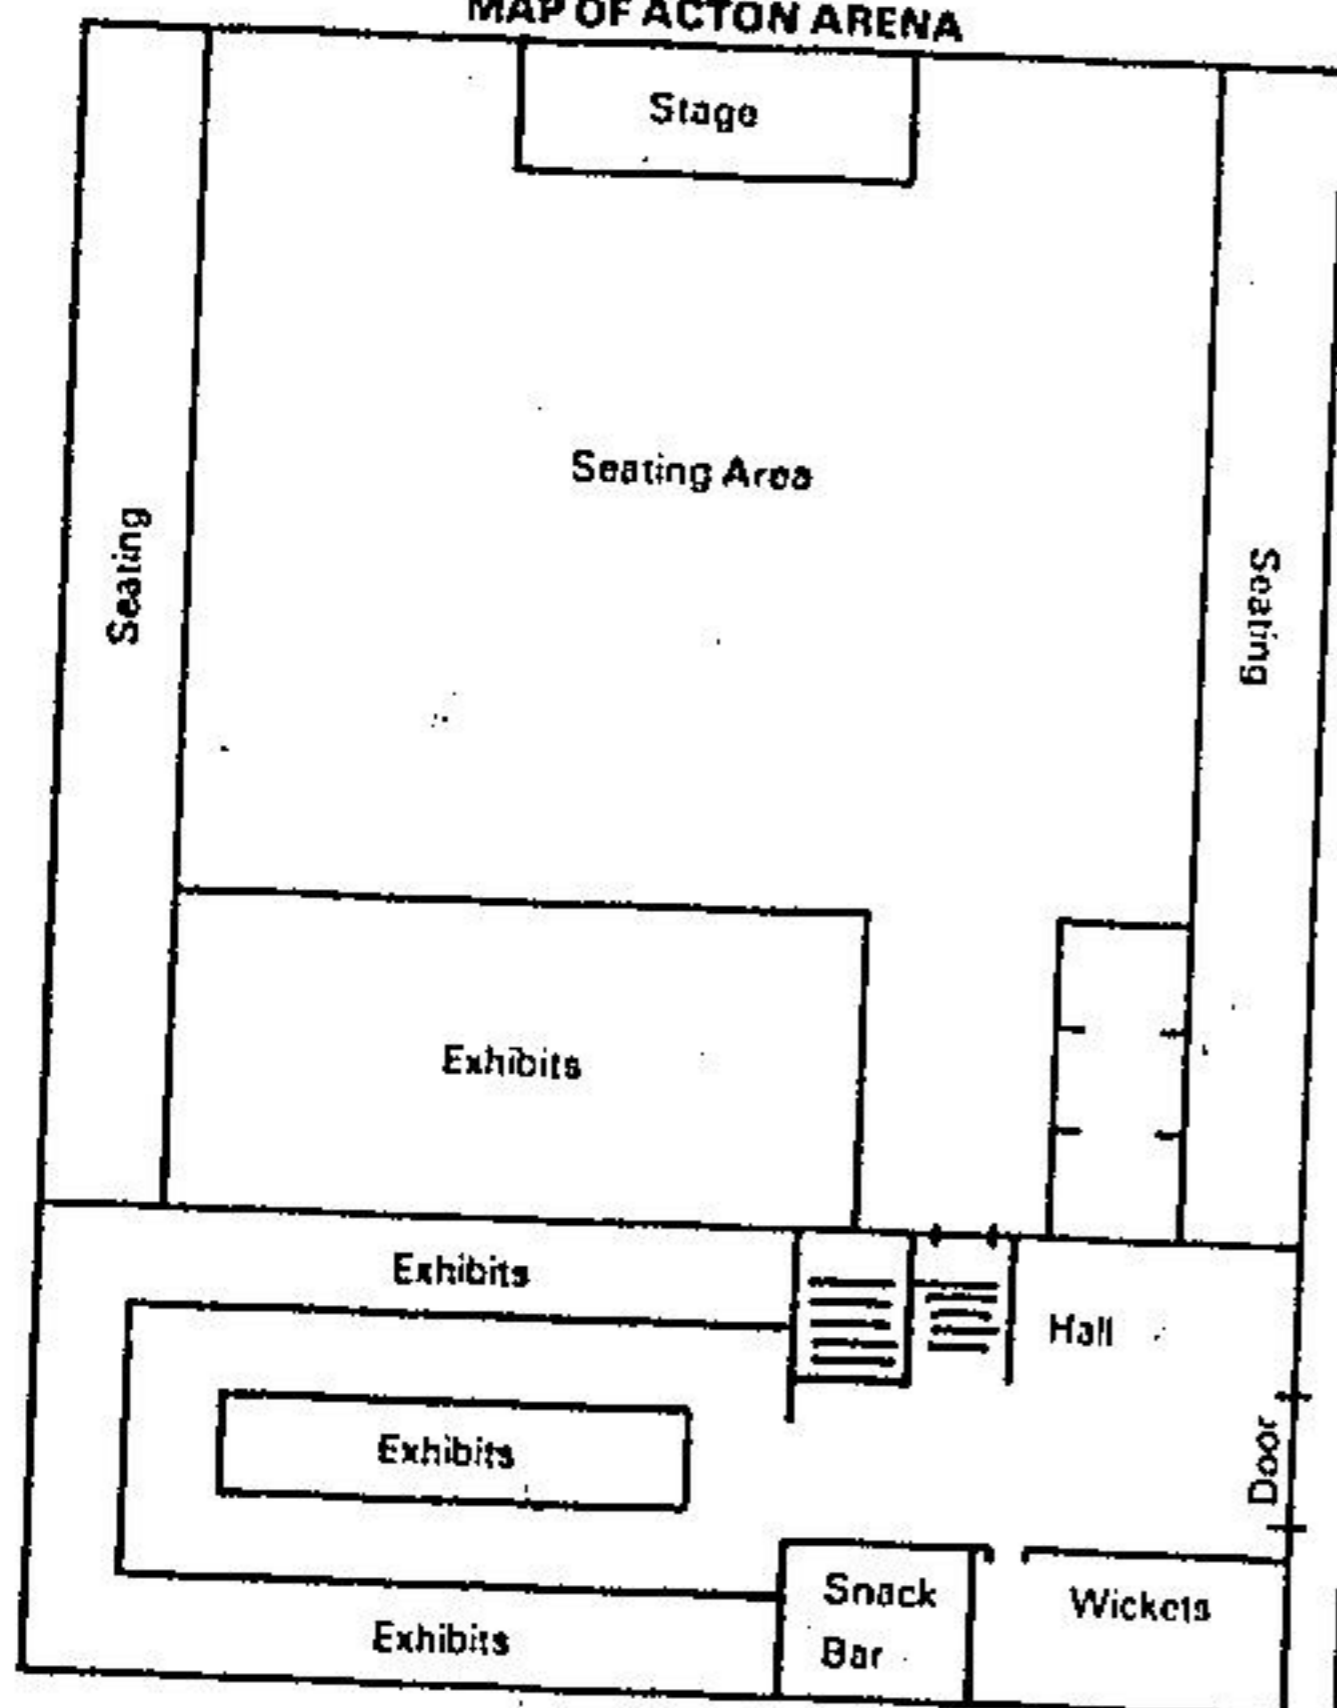

MAP OF ACTON ARENA

WEEKEND PASSES AVAILABLE AT

THE BANK OF NOVA SCOTIA
BANK OF MONTREAL
CANADIAN BANK OF COMMERCE
TORONTO DOMINION BANK
HALTON HILLS CREDIT UNION

FRIDAY/SATURDAY/SUNDAY
ALL THREE DAYS FOR
$5.00 PER BOOK

Advance Ticket Sales From
September 1st to
September 14th, 1979

NO REFUNDS

THIS IS A $7.50 VALUE

Acton Agricultural Society

FALL FAIR PROGRAM

Friday, September 14th, 1979

Gates open at 4.00 p.m.
Admission: Adults and Students $2.50, Children $1.00
Parking $1.50

OPENING PARADE WITH THE ACTON CITIZENS' BAND
WITH A FULL MIDWAY IN OPERATION

HEAVY HORSE PULL 6:30 P.M.

Poultry exhibits - with many exotic types of birds
with a wide range of colours.

also

The floor exhibits in the arena will include: schoolwork, baking, domestic science, canned and preserved products, plants and flower displays, fruits and vegetables, junior exhibits, homecrafts, and many other interesting displays.

In the hall area, you will find a large display of exhibits from within the Acton area.

FAMILY
ENTERTAINMENT
VARIETY SHOW
8 P.M.

in between the show is the
MISS ACTON FAIR QUEEN CONTEST
a new Queen for 1979-1980 will be chosen by the judges

BABY SHOW

SATURDAY at 2:00 p.m. sharp at the arena

COMMITTEE: Mrs. G. Cobham, Mrs. R. Cooksley, Mrs. C. Ailken, Mrs. E. Steckley, Mrs. W. Linham, Mrs. R. Hignett.

Pre-registration in the Arena: Friday, September 14, 7:30 to 8:30 p.m. Registration in the Arena, Saturday, September 15, 12:45 to 1:45 p.m. Babies need not accompany parents for registration.

Pre-registration also at Toddlers to Teens Shop from Tuesday, September 4th, 1979 to Thursday, September 13th, 1979.

2.00 p.m., Class 1A - Girls up to 6 months.
2.00 p.m., Class 1B - Boys up to 6 months.
2.30 p.m., Class 2A - Girls 7 to 12 months.
2.30 p.m., Class 2B - Boys 7 to 12 months.
3.00 p.m., Class 3A - Girls 13 to 18 months.
3.00 p.m., Class 3B - Boys 13 to 18 months.
3.30 p.m., Class 4 - Twins up to 2 years of age.

Prizes donated by: Acton Pharmacy, I.G.A. Foodliner, Greenock W.I., Dublin W.I., Bannockburn W.I., Toddlers to Teens, Mrs. Edgar Lidkea, Ladies Division, Acton Fair Board.