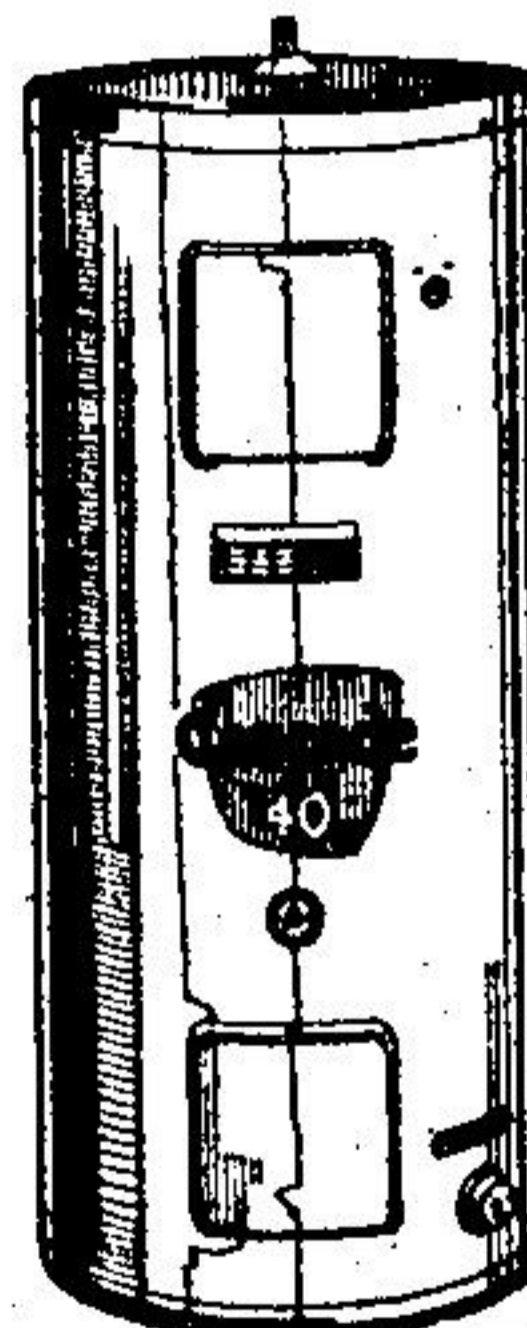

BEAVER

Shower Cabinet

White plastic cabinet for that extra bathroom or the cottage. With valves, drain, showerhead, curtain & hooks.

30" x 30"

89⁹⁹

Our Reg. 99.89

Reverse Trap Toilet

White vitreous china toilet. Reverse trap. Seat extra.

79⁹⁹

Our Reg. 104.99

Marble Top Vanity

A great buy on marble-top vanity with an attractive White base. Perfect for a smaller wash-room. Approximately 17" x 20".

52⁹⁵

40 Gallon Cascade Water Heater

Electric water heater with 40 gallon capacity with 3000/3000 watt upper and lower unit. Glass lined inner tank, porcelain outer tank.

119⁹⁵

Double Laundry Tub

Poly propylene laundry tub with double tub. 20 imperial gallon capacity. Self-draining shelf.

32⁹⁵

Our Reg. 39.95

Laundry Faucet

Corona faucet with 4" centre. Swing spout has hose end.