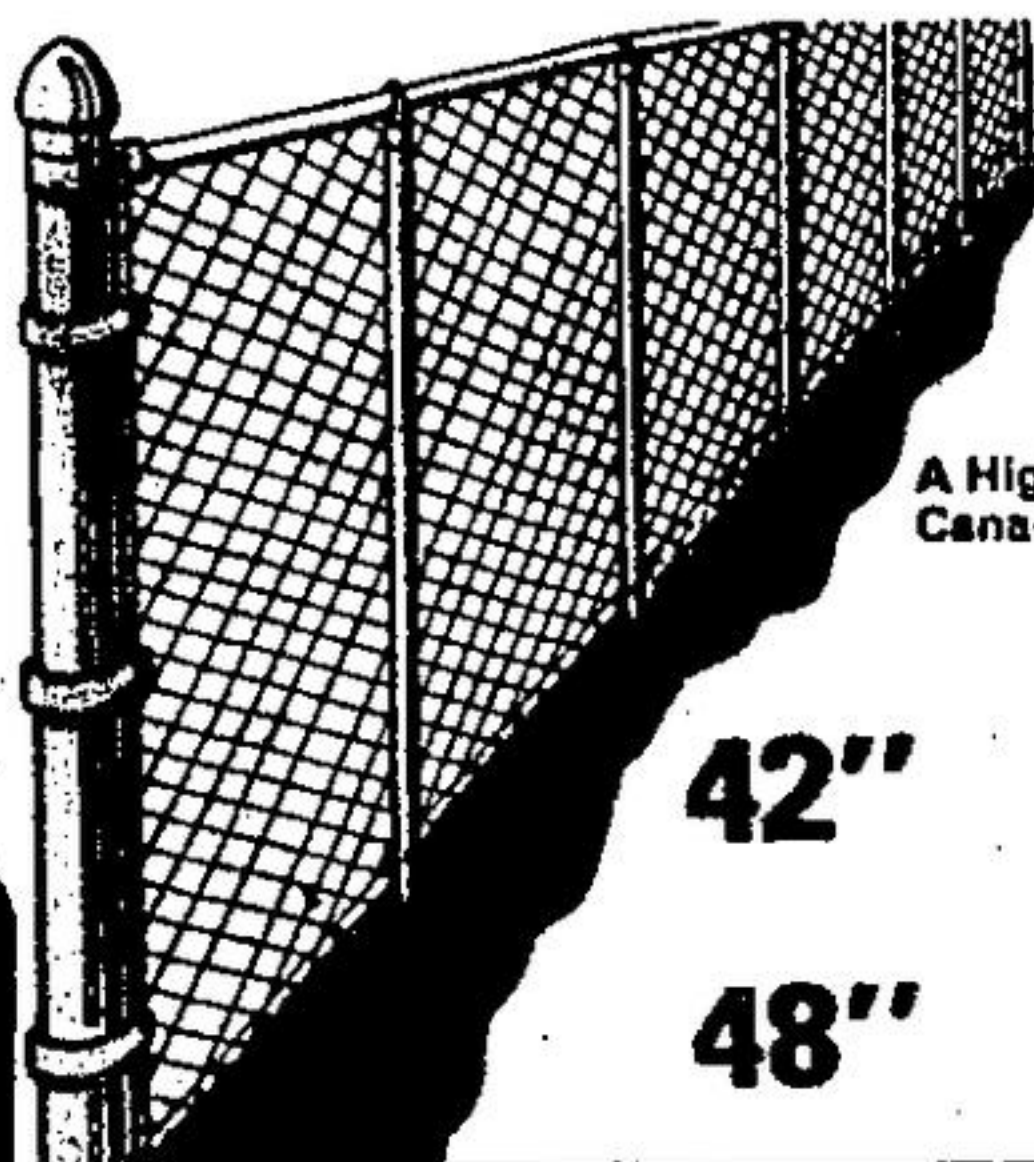

50-FT. ROLLS! CHAIN LINK FENCING!

A Highly Popular Choice! Galvanized 13 Gauge 2" Mesh. Made In Canada. Be Sure To Buy Your Needs Now!

42" $18.75 ROLL
48" $21.95 ROLL

GALVANIZED COMPONENTS
42" GATE Hkws. Extra. $13.95
48" GATE Hkws. Extra. $15.50
MAIN POST 6" x 1-7/8" $4.25
LINE POST, 6" x 1-1/2" $2.70
TOP RAIL 1 1/4" x 1 1/4" $3.47

Line Posts, Post Caps And Other Components Also Are Available!