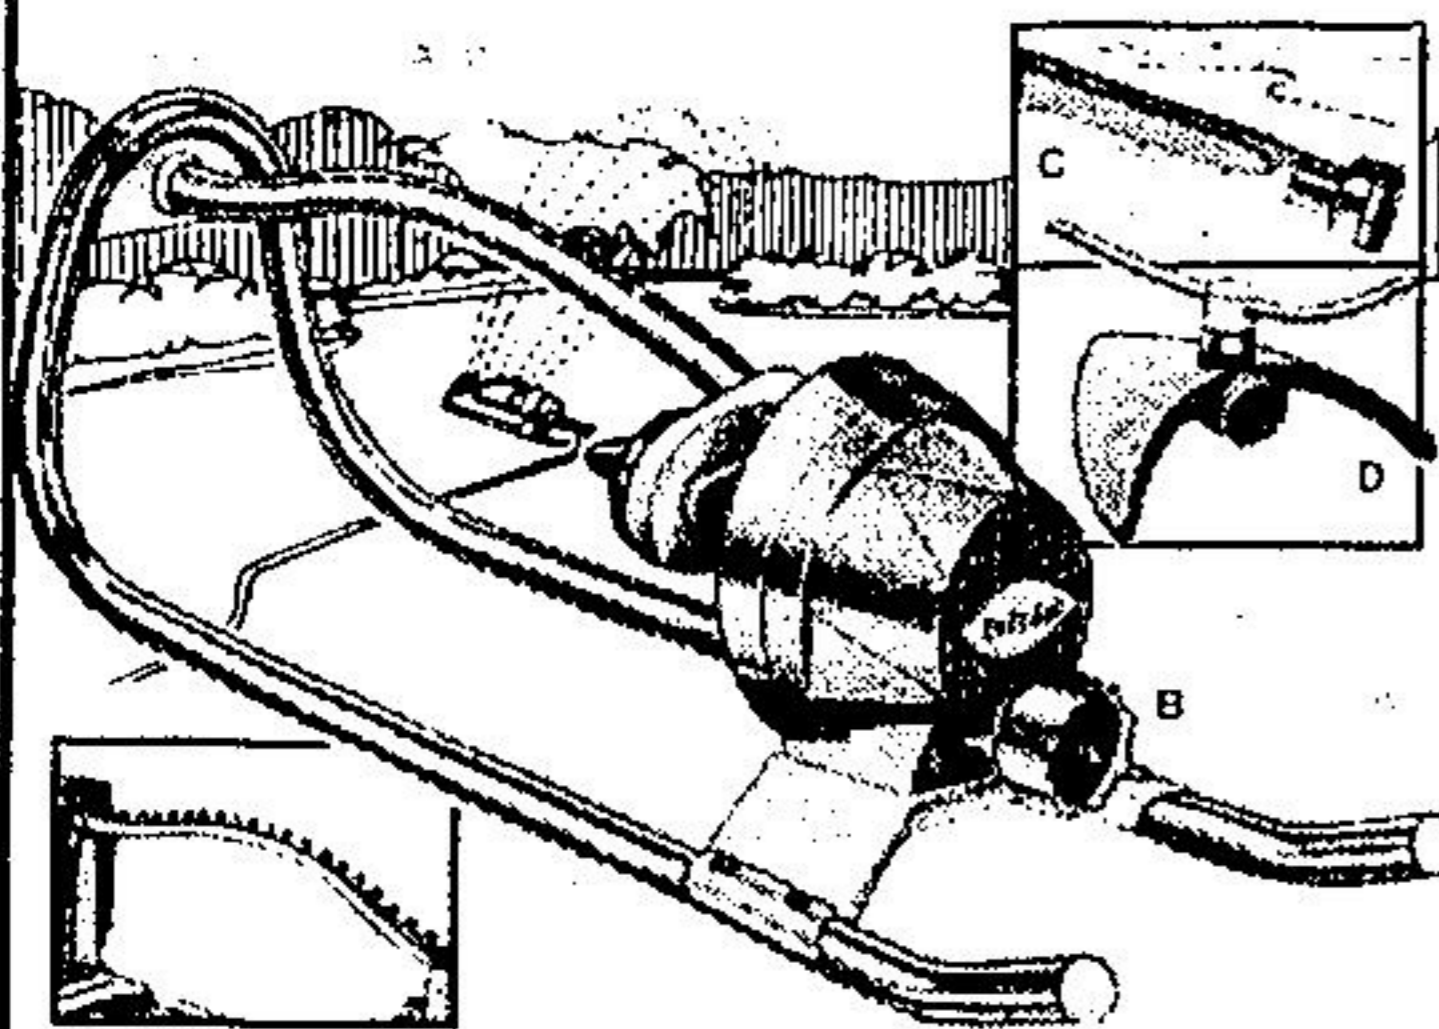

(IN-STOCK ITEMS ONLY)

**Everain
Oscillating
Sprinkler**

899
covers up to
2200 sq ft

Helps and uneven watering problems with precision watering—right up to walks, paths, etc. Set 'n Spray dial has 4 settings—Full, Left, Right and Partial. Powerful sealed motor. Great buy! 59-7432

Everain Quality Oscillating Sprinkler

1395
B. Covers up to 2800 sq ft with a controlled, even spray. 59-7438

40-Ft Lawn Soaker

C. Perforated vinyl tube with 1/2" coupling. Gives your lawn a deep soaking, encouraging deep root growth. 59-7463 **429**