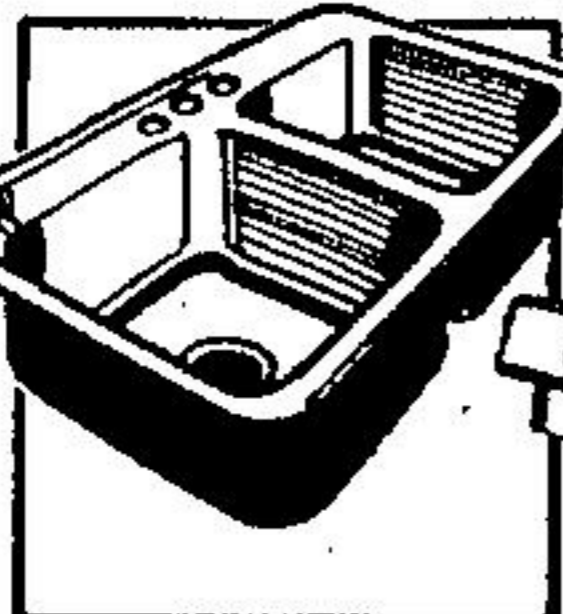

59⁹⁵

Our Reg. 64.95

Reverse Trap Toilet

White toilet. Vitreous china.

44⁹⁵

Seat extra

Poly Laundry Tub

Single poly tub. Off-White.

16⁸⁸

Double Sink

Stainless steel kitchen sink with ledge.

54⁹⁵

Bathroom Faucet

Washerless bathroom faucet with pop-up plug.

29⁸⁸

Our Reg. 36.85

Kitchen Faucet

Single lever with 8" centres. Washerless.

34⁹⁵

Our Reg. 42.95

Toilet Seat
Plastic molded toilet seat. White. **4⁴⁴**
Our Reg. 4.95

Fluidmaster Ballcock
End toilet leaks, squeaks. Fits most toilet tanks. Uses the Water force to obtain a positive on-off action. **5⁹⁹**
Our Reg. 6.79