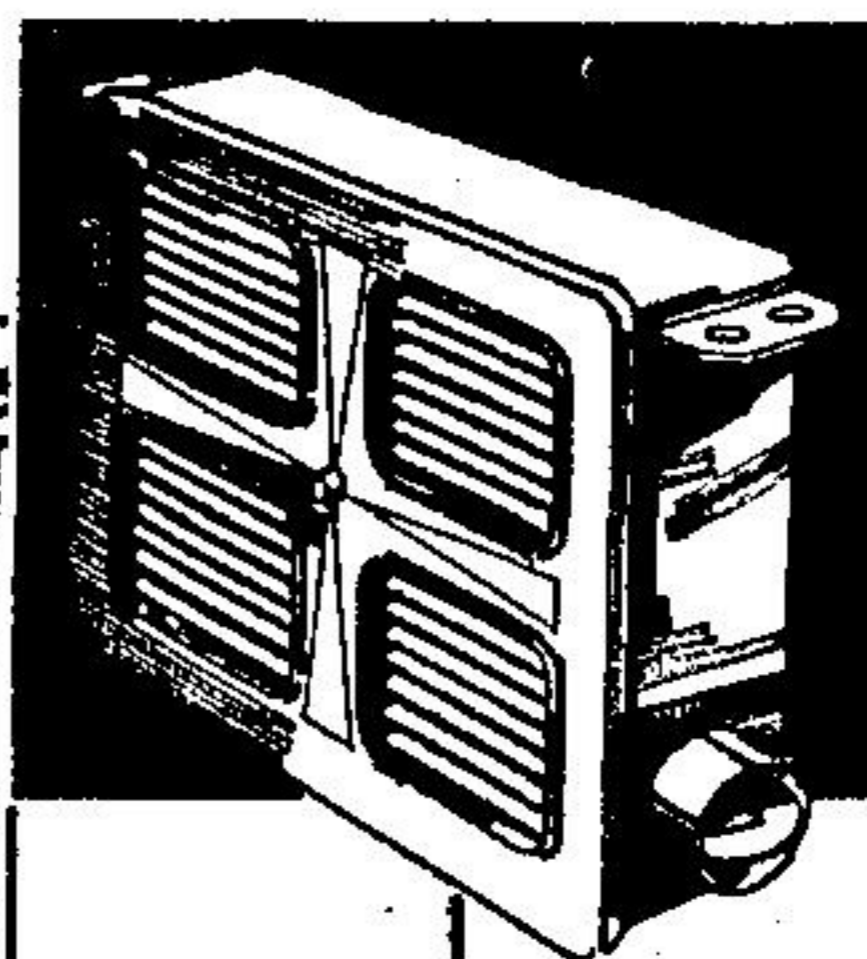

Bathroom Vent Fan

50 CFM vent fan with welded steel housing. Easy to install-Use for rec rooms, too!

9⁹⁹

Our Reg. 12.99