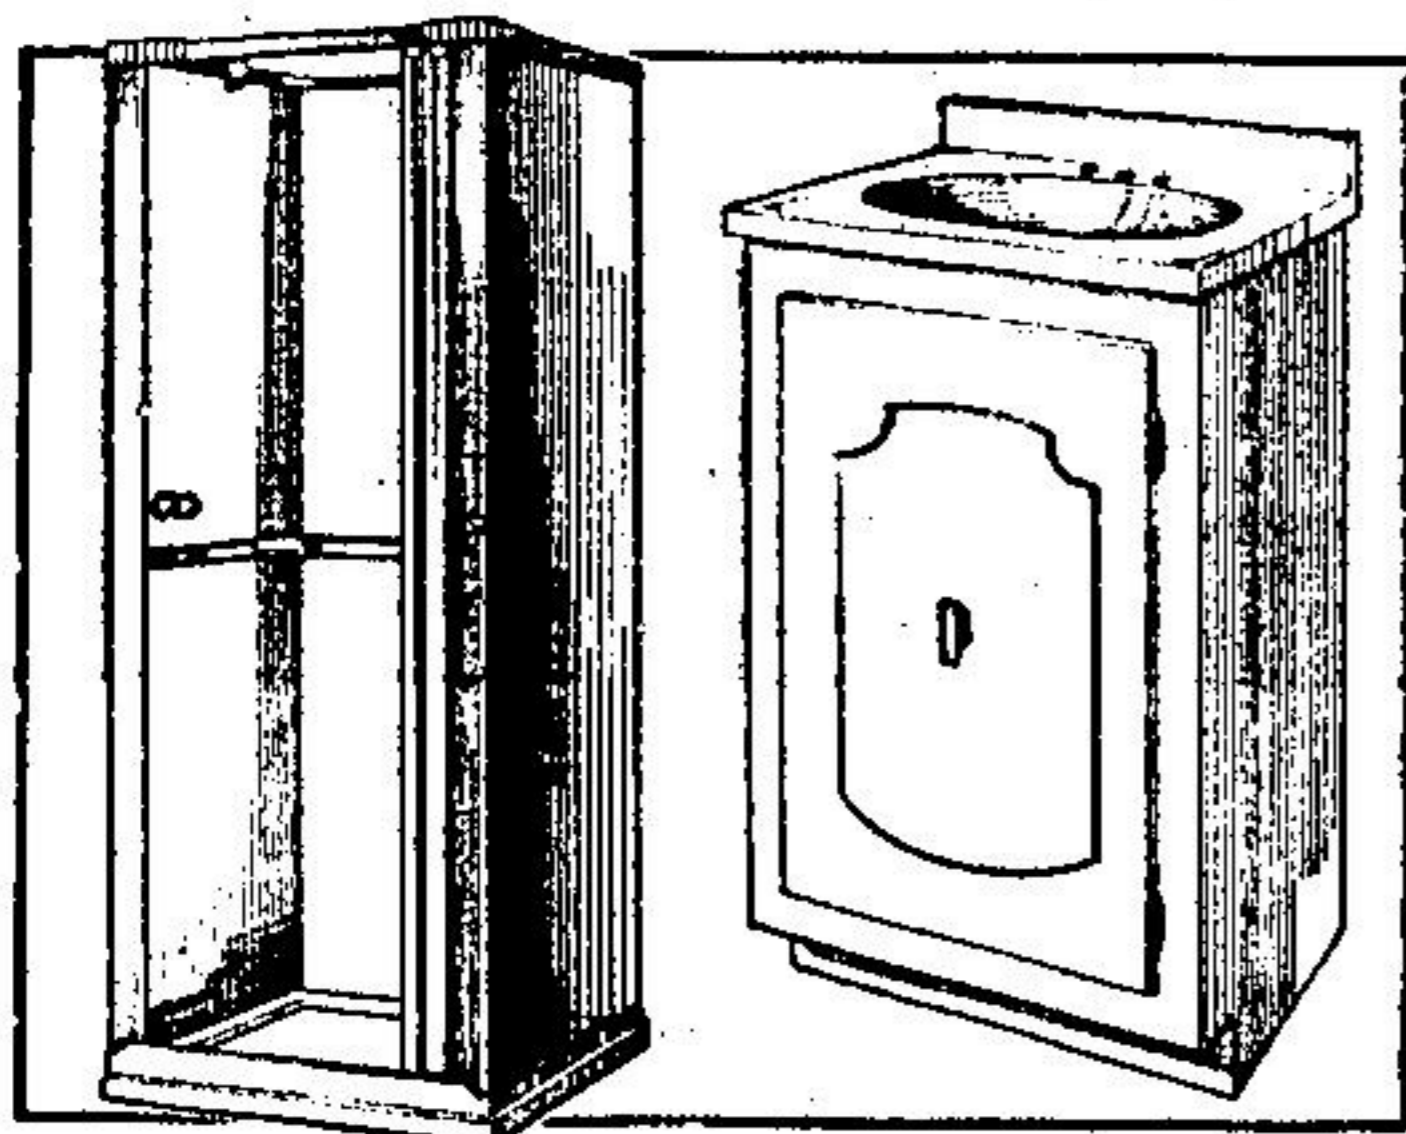

BEAVER

Save \$20

Mirrored Tub Enclosure

Strong tempered glass sliding doors have full-length mirror. Attractively keeps your bathroom floors water-free. Includes easy-clean self-draining track. Can be installed on any 5' recessed tub. See Beaver for all your bathroom and plumbing needs!

4⁷⁹ 12⁹⁹

1-1/2" 3"

Shower Cabinet

White plastic shower cabinet which includes molded floor, showerhead, faucet and curtain. 30" x 30" x 75".

89⁸⁹

Our Reg. 99.89

Marble Top Vanity

A terrific vanity for that extra bathroom! Easy to wipe clean marble top. 16" x 20". White base with door.