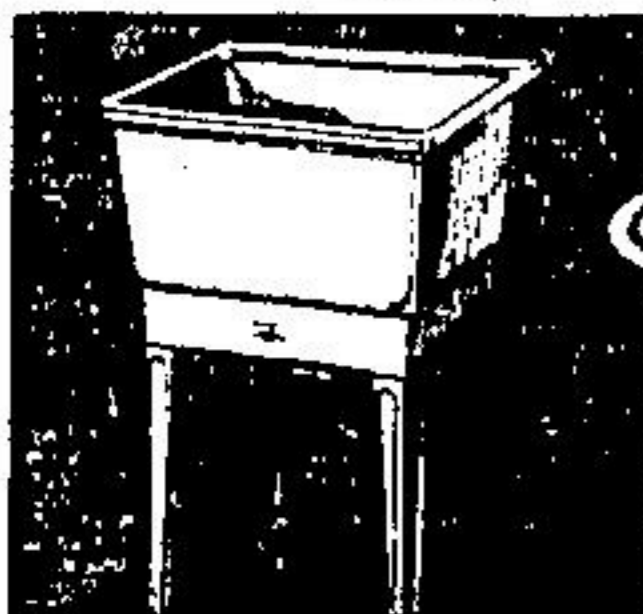

BEAVER

Save \$20

Mirrored Tub Enclosure

Strong tempered glass sliding doors have full-length mirror. Attractively keeps your bathroom floors water-free. Includes easy-clean self-draining track. Can be installed on any 5' recessed tub. See Beaver for all your bathroom and plumbing needs!

59⁹⁵

Our Reg. 64.95

Reverse Trap Toilet

White toilet. Vitreous china.

44⁹⁵

Seat extra

Poly Laundry Tub

Single poly tub. Off-White.

16⁸⁸

Double Sink

Stainless steel kitchen sink with ledge.

54⁹⁵

Bathroom Faucet

Washerless bathroom faucet with pop-up plug.

29⁸⁸

Our Reg. 36.85