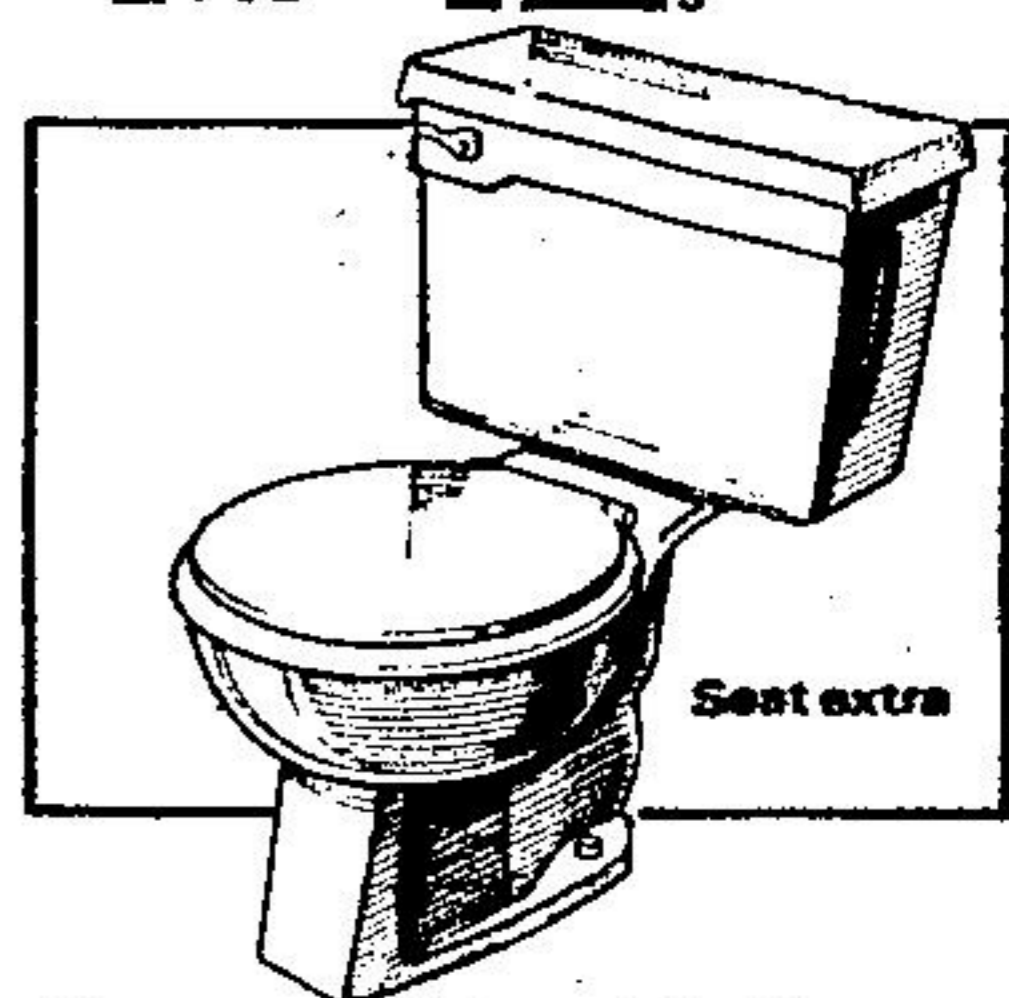

Reverse Trap Toilet

White toilet. Vitreous china.

44⁹⁵

Seat extra