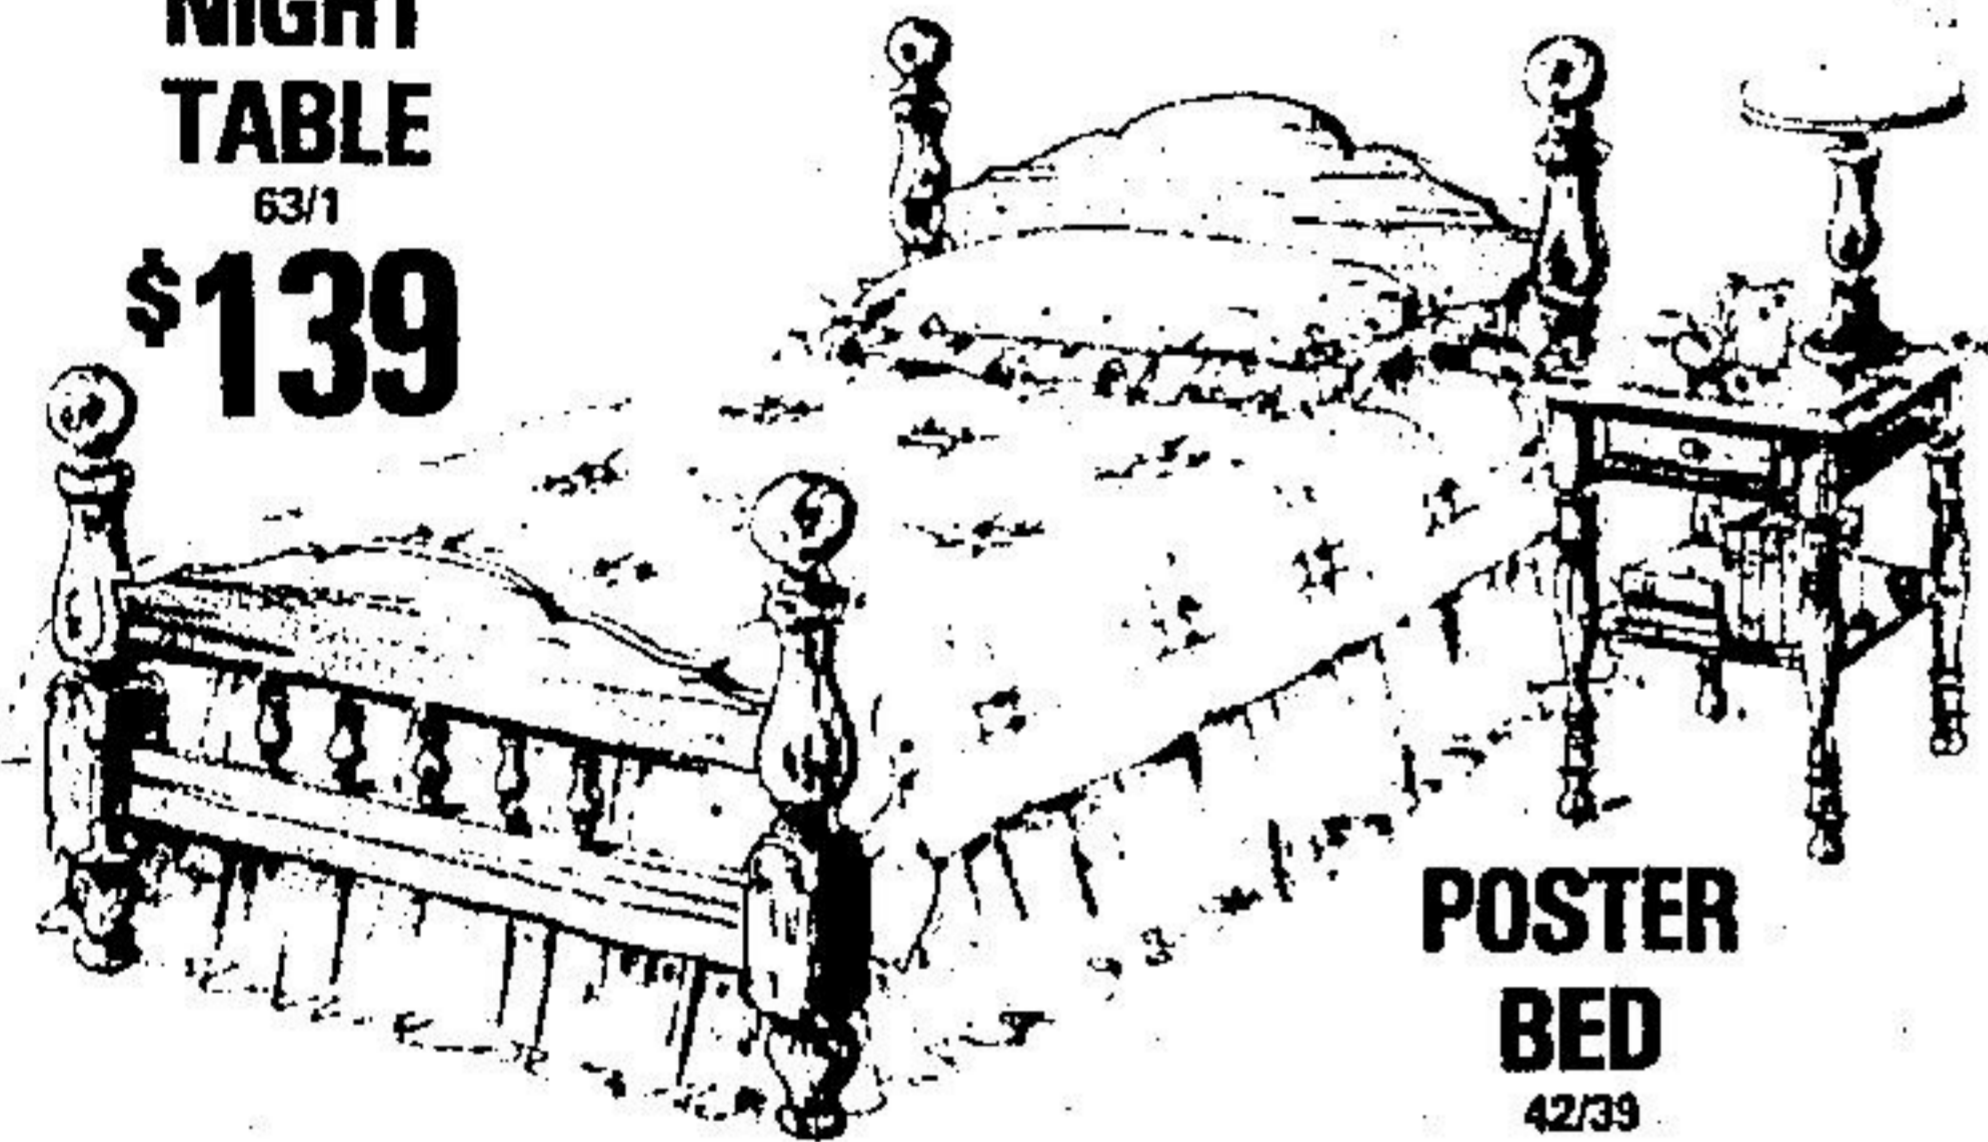

Back-To-Acton Days Specials

Colonial Youth Grouping in Solid Rock Maple

Truly a bedroom to last a lifetime — one which literally grows with your family. This ensemble in rock maple features the tough durable Roxton finish — designed to take the wear and abuse of active children for years. Matching chest, single dresser, desk and child's rocker are available any time.

DRESSER & MIRROR

6319

\$499

Roxton

NIGHT TABLE

63/1

\$139

POSTER BED