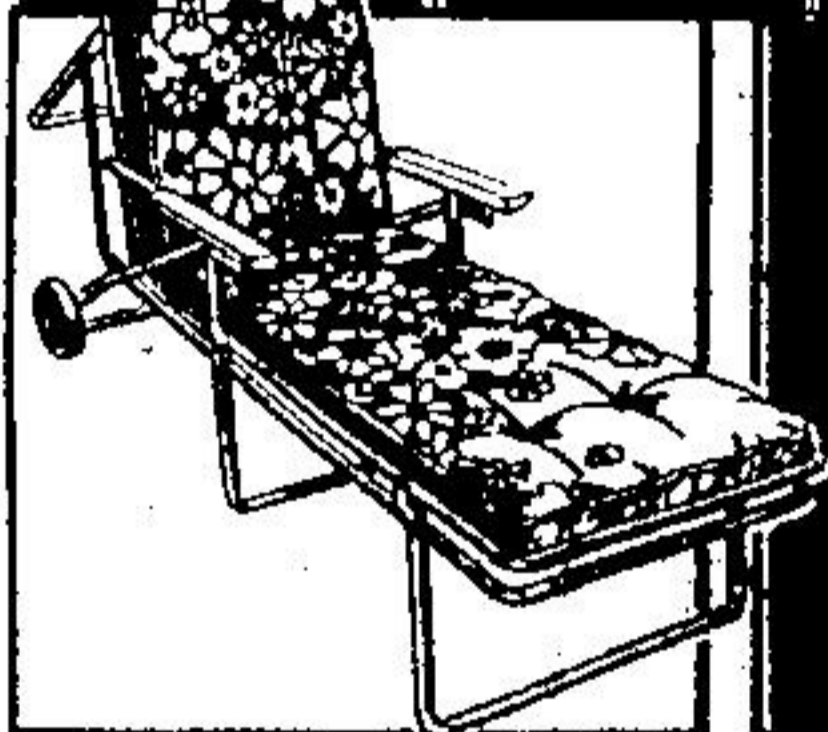

174⁹⁹

Our Reg. 199.99

**SAVE
\$10**

21" Beaver Gas Lawnmower

Lawnmower features a 3.5 HP Briggs & Stratton engine. Washout port on deck. 7" tread wheels. Chrome handle.

108⁸⁸

Our Reg. 118.88

Deluxe Chaise