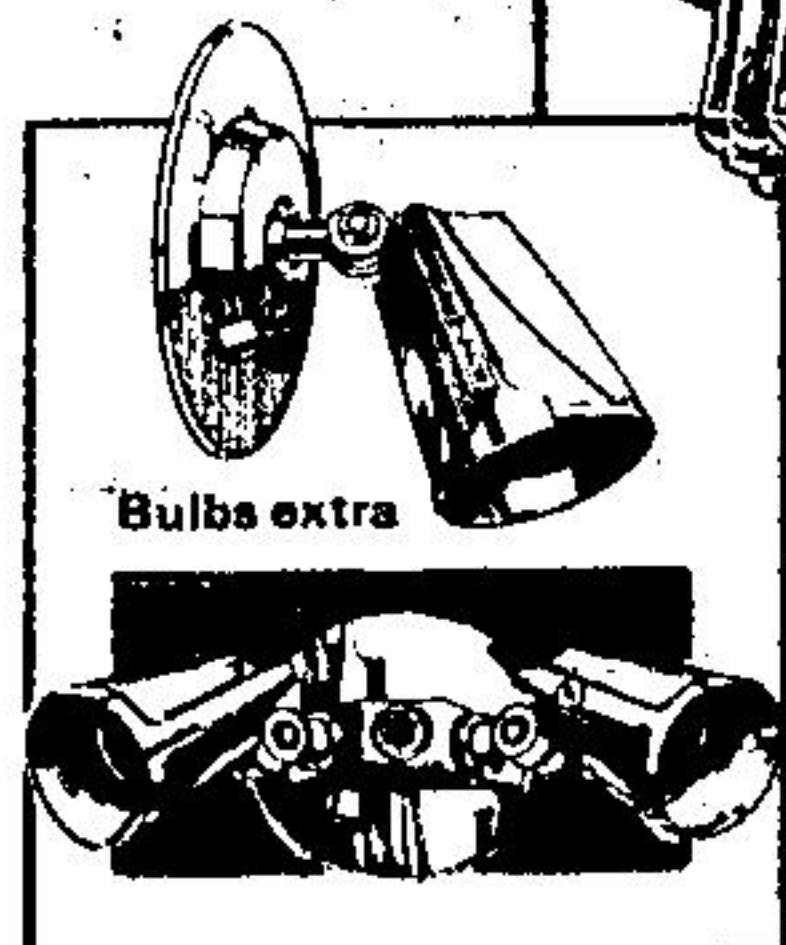

Outdoor fluted crystal fixture.

2⁹⁹
Our Reg. 3.59

Household Copper Wire

14/2 household copper wire. 75 metres.

29⁹⁹
Our Reg. 33.75

Electrical Kit

Weatherproof kit includes outdoor cover, round receptacle and surface mounting box.

4⁸⁸
Our Reg. 5.99

Single Flood

Outdoor single flood fixture.

3³³

Double Flood

Outdoor double flood fixture.

6⁶⁶

Extension Cord 9⁹⁹
30m garden extension cord.