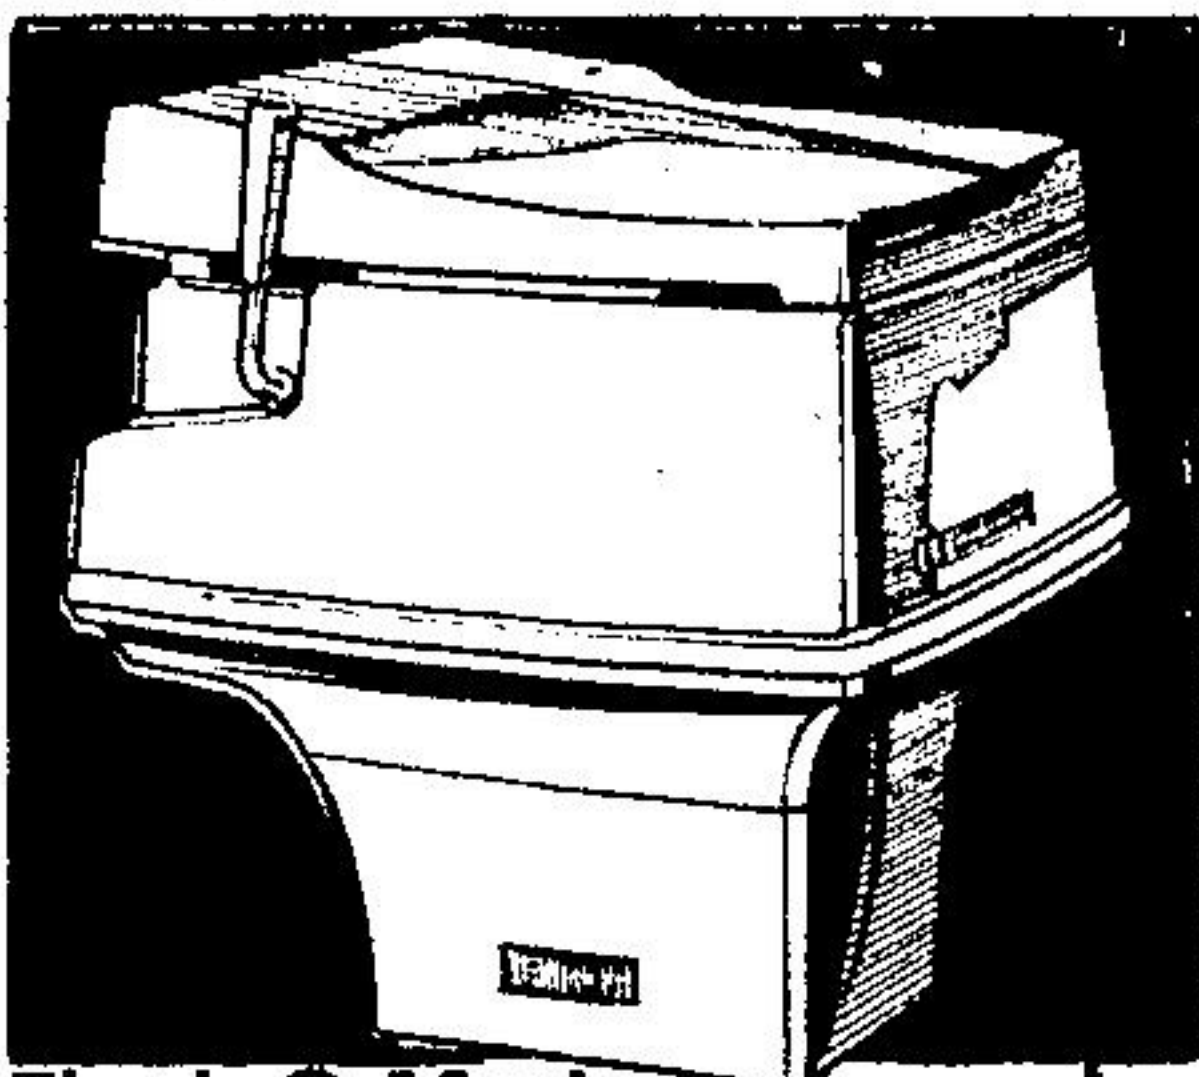

BEAVER

Flush-O-Matic

Toilet flushes on less than 1 quart of water.

62⁹⁵ White
Our Reg. 69.95

SAVE \$50

Biological Toilet

This biological toilet is self-contained and ideal for your vacation home.

649⁰⁰
Our Reg. 699.00
Special order in some stores

Shower Cabinet

30" x 30" metal cabinet with porcelain base comes with shower curtain, head and hooks. Great for cottage or extra bathroom. 75"H.

58⁸⁵
Our Reg. 64.99

SAVE 6¹⁴

Cascade Water Heater

Cascade electric water heater with glass-lined inner tank. Porcelain outer tank. Tank has 40 gallon capacity.