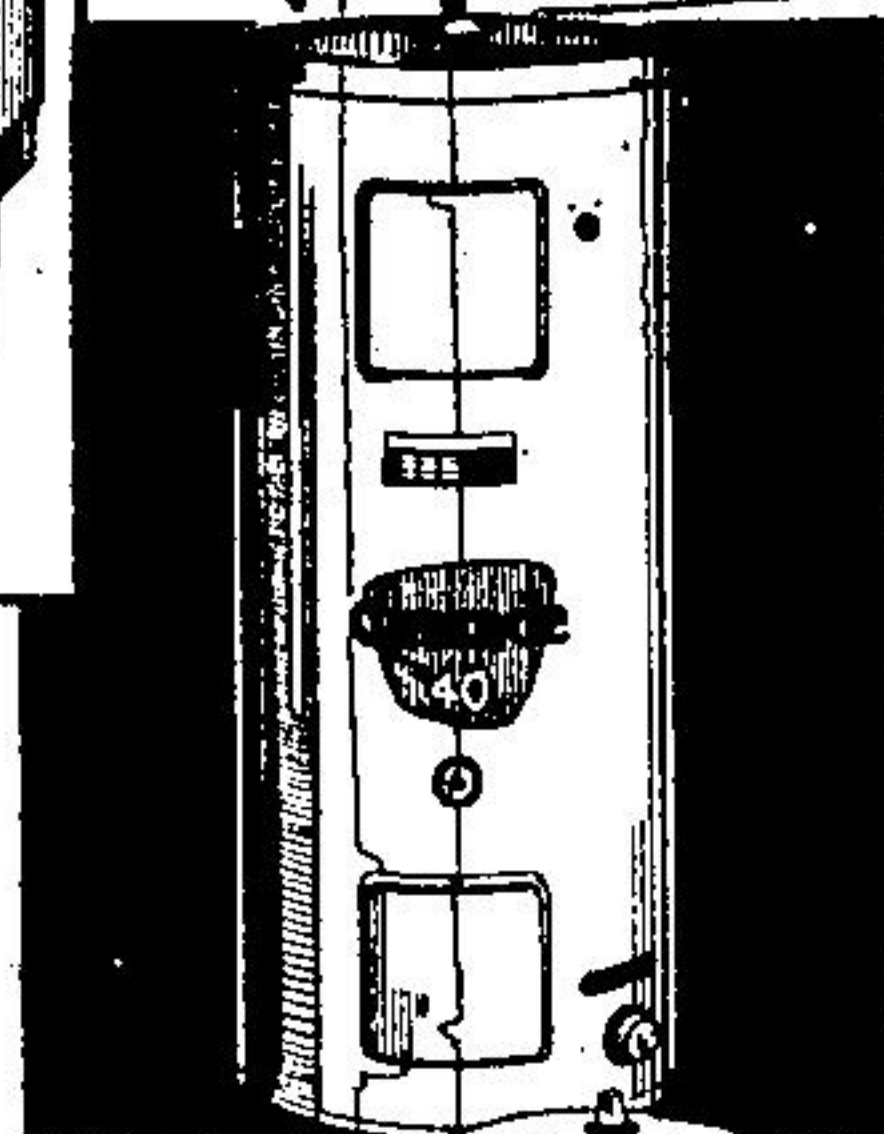

Water Purifier

Super Sterasyl.

52⁹⁵
Our Reg. 55.95

Coach Lantern

Outdoor coach lantern. Black.

15⁹⁹
Our Reg. 18.49

Outdoor Socket set 19⁹⁹
(Not shown, bulb extra)

SAVE $23