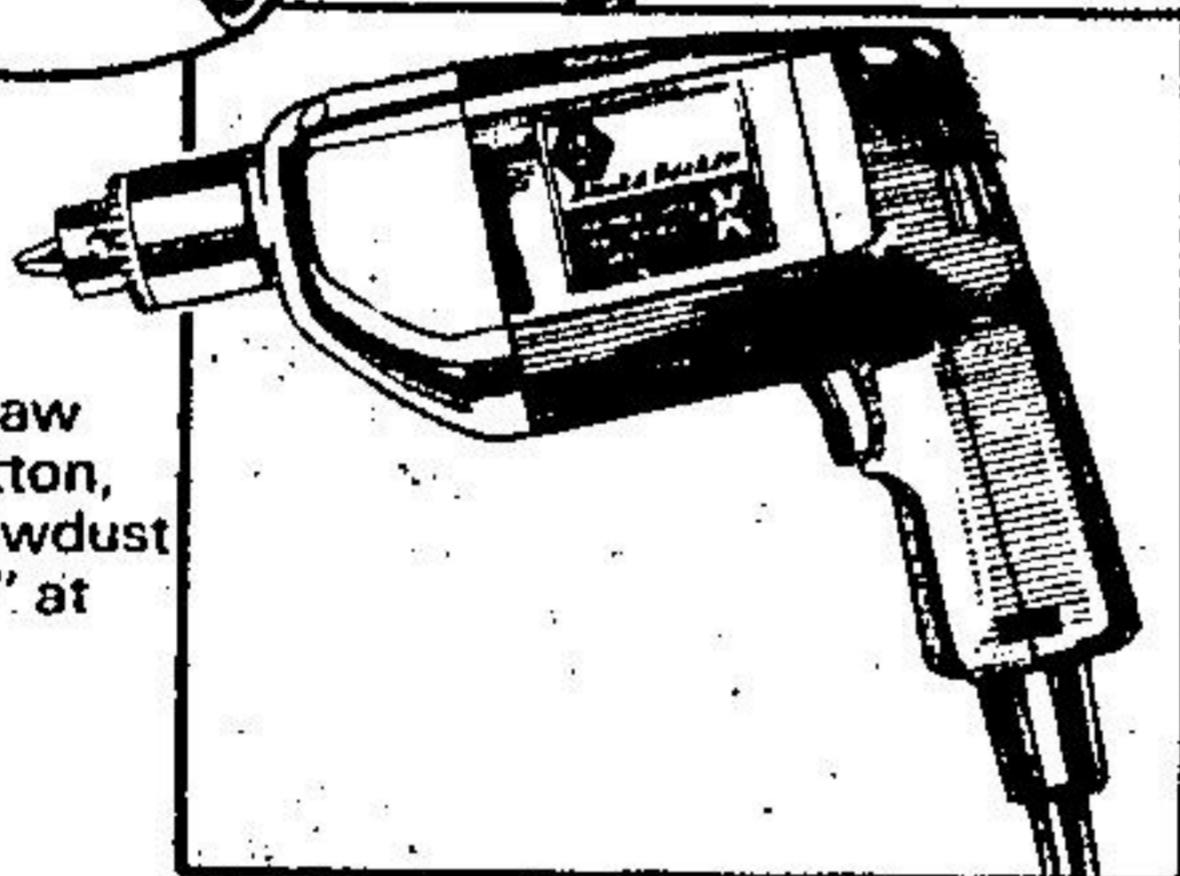

Fix it up, Finish it off...

Beaver has what you need

Mac 110 12" Chain Saw

Lightweight chain saw for cutting jobs around your yard. Automatic oiling. Wraparound Chain Brake/Hand Guard. Muffler shield. Safety chain.

95⁹⁵

7-1/4" B & D Circular Saw

Black and Decker circular saw features power lock-off button, two handle surfaces and sawdust ejection chute. Cuts 2-7/16" at 90°, 1-7/8" at 45°.

34⁸⁸

B&D 3/8" Electric Drill