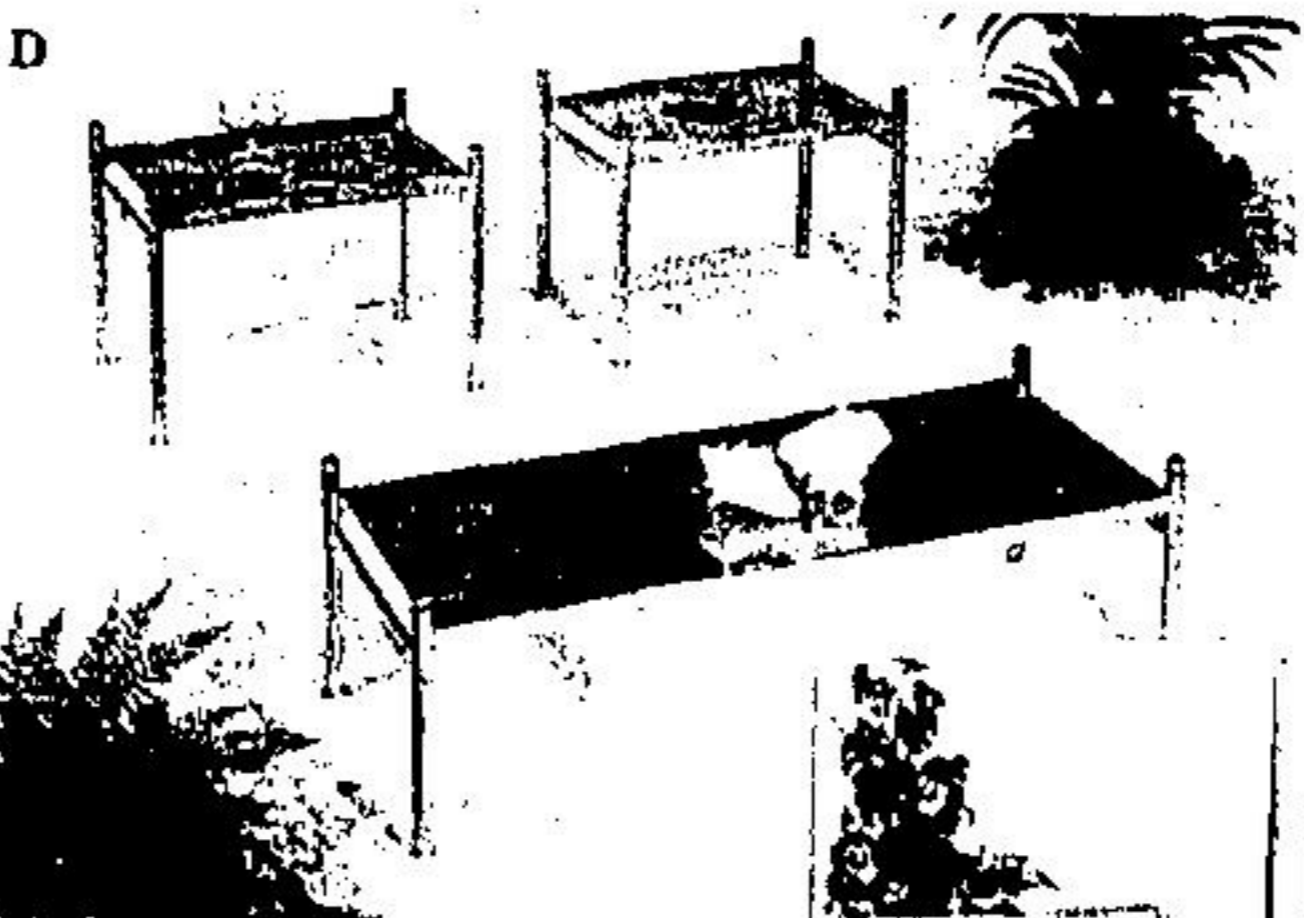

EVERYDAY DINING
BREAKFAST,
LUNCH,
DINNER

13A 5-piece dinette suite includes 36" x 48" x 60" oval shaped table on a double pedestal base with adjustable levelers. Four sturdy extra wide handle back chairs featuring wrapover electrically heat-sealed pillow backs.

After Sale Price $329.95

Introductory Price **$299.95**

13B 3-piece dinette suite includes 30" x 36" rectangular shape apartment size table on a double pedestal base with adjustable levelers. Two sturdy extra wide handle back chairs featuring wrapover electrically heat-sealed pillow back.

After Sale Price $179.95

Introductory Price **$159.95**

13C 7-piece dinette suite includes 36" x 60" x 72" rectangular shape table and six sturdy extra-wide handle-back chairs, featuring wrapover electrically heat-sealed pillow back. (Not shown.)

After Sale Price $484.95

Introductory Price **$439.95**

Marvelous Value in Occasional Tables

13D 3-piece set includes cocktail table 21" x 49" x 15" and two end tables 18" x 26" x 20" featuring Liberty's famous Mira Chrome finish and brass accents with smoked tempered safety glass.

13D Cash and Carry

Set of 3 **$214.95**

Accent your living room with this collection of chrome and glass

13E Cocktail Table	
21" x 49" x 15"	$114.95
13F Square Cocktail Table	
31" x 31" x 15"	137.95
13G Games Table	31" x 31" x 29" 154.95
13H Bunching Table	
18" x 18" x 15"	79.95
13I End Table	18" x 26" x 20" 94.95
13J Sofa Table	20" x 50" x 29" 129.95
13K Étagère	71" x 29" x 15" 199.95

B

D

Features Liberty's famous Mira Chrome finish with smoked tempered safety glass.