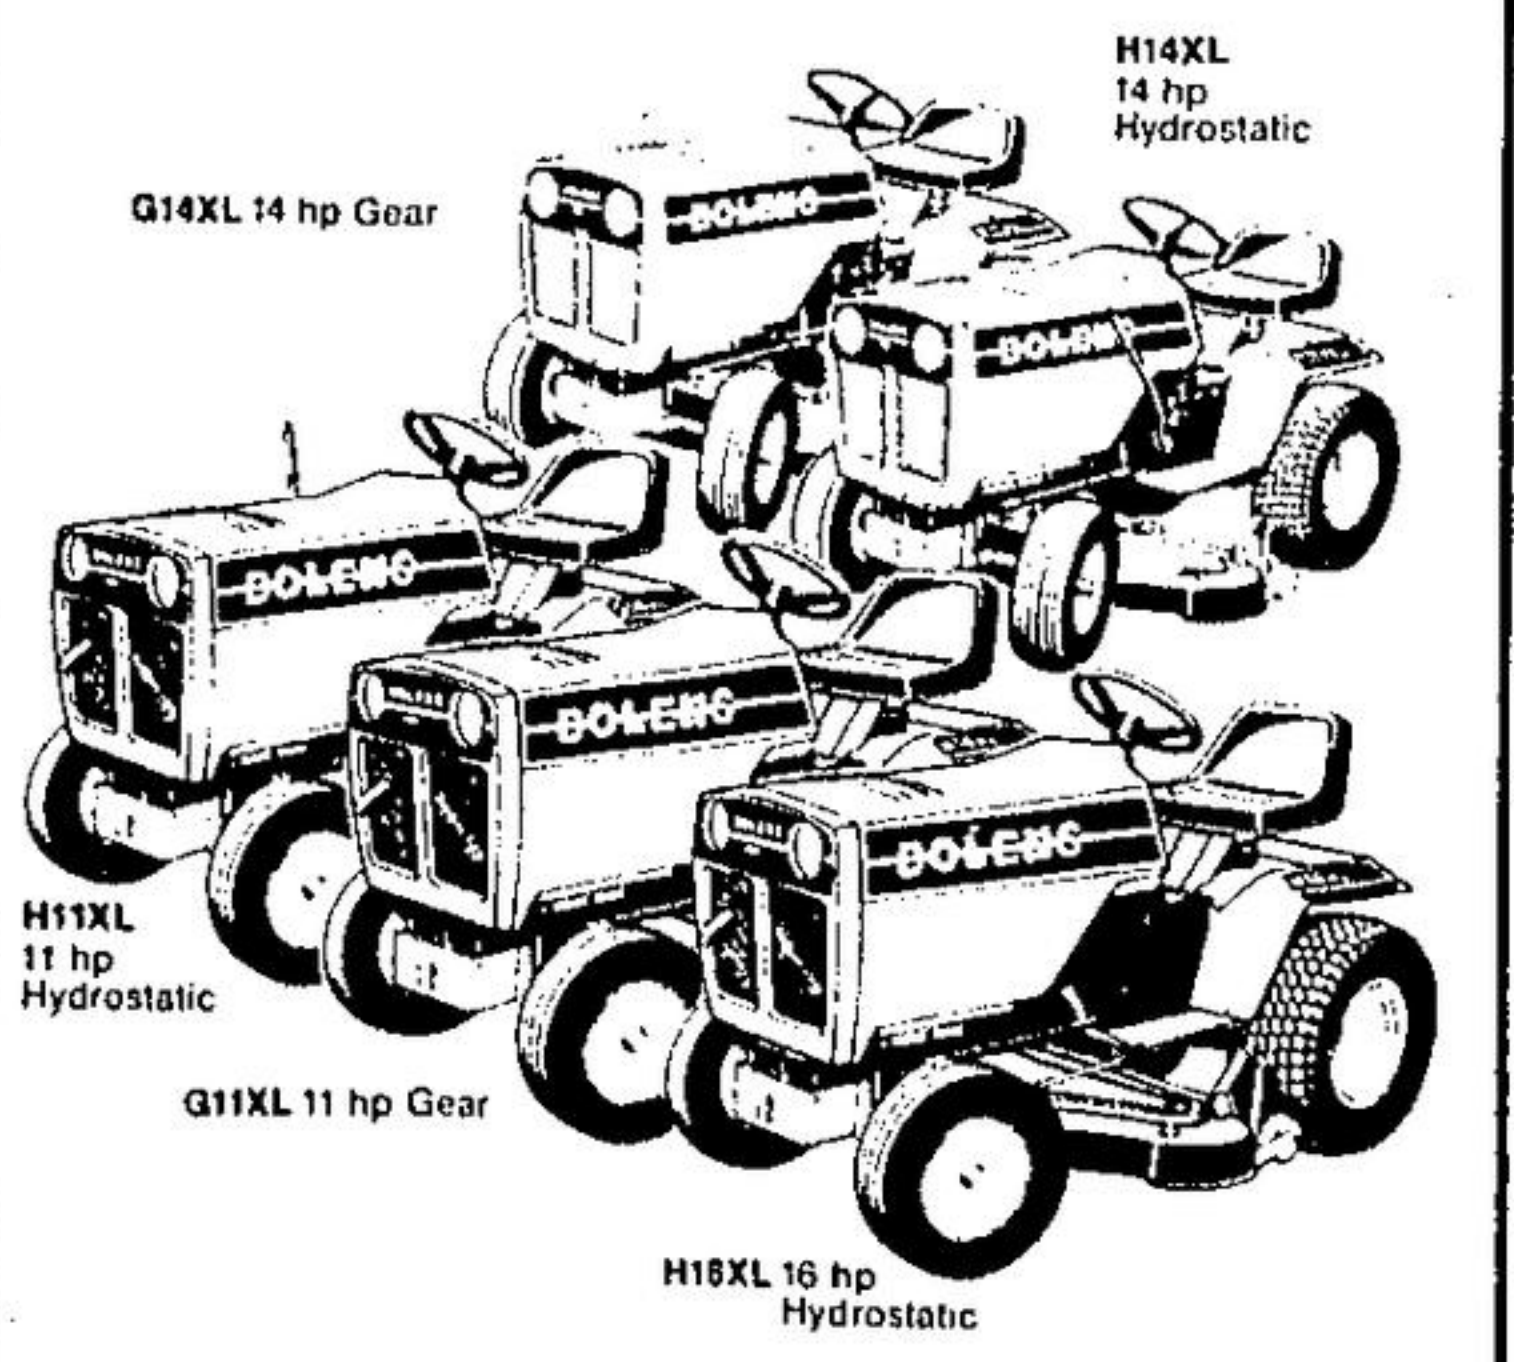

INTRODUCING Bolens Tractors XL in Performance

Here's the finest line-up of 11 hp through 16 hp Tractors in Bolens 60 year tractor history! Each powers a wide range of lawn and garden attachments. Priced right. See them today.

NOW AVAILABLE AT
MURT ALLISON Sales and Service
R.R. 1 - GEORGETOWN - 877-5259

the Greatest Carpet Offer.

Satisfaction or your money back!

SAVE

with low
Factory Power Prices

As low as **1/2** the price you might expect or even less.

CUSTOM INSTALLATION
On a large selection of Factory Carpet Specials.
Sale Priced at **99** ^{sq. yd.}
Til May 9.

SAVE 20% ON AREA RUGS
Our entire 1979 spring inventory is reduced.
While supplies last.

WE DO EVERYTHING TO PLEASE YOU.

FACTORY CARPET OUTLET
Registered Trademark of D.B. Diversified Ltd
We do everything but make the carpet.

- Floor covering specialists for broadloom, area rugs & vinyl flooring.
- Immediate custom carpet installation with lifetime service guarantee.
- Custom cutting while you wait to save you time and money.
- No money down, no payment until July on our deferred credit plan.
- Immediate delivery anywhere in Ontario.

For shop at home savings - under no obligation - call 24 hrs., 7 days a week...
663-2170
Out of town call collect

1. **DOWNSVIEW**
     1017 FINCH AVE. W.
     AT DUFFERIN.
     630-8060
   - **MISSISSAUGA**
     1458 DUNDAS ST. E.
     JUST EAST OF DIXIE RD.
     270-6600
   - **SCARBOROUGH**
     1399 KENNEDY RD.
     AT ELLESMERE.
     752-6010
   - **RICHMOND HILL**
     10720 YONGE ST. N.
     AT ELGIN MILLS RD.
     883-1723
   - **WHITBY-OSHAWA**
     1618 DUNDAS ST. E.
     EAST OF THICKSON RD.
     576-1500
   - Hamilton
     Stoney Creek
   - 969 Upper James St
     940 Queenston Rd.
2. HOURS OPEN: Mon-Fri: 9:00 a.m. to 9:00 p.m. Sat: 9:00 a.m. to 6:00 p.m.
3. 18 Giant Warehouse Outlets located in Canada, St. Catharines, Kitchener, London, Sudbury, Ottawa, Metro Montreal, Calgary.